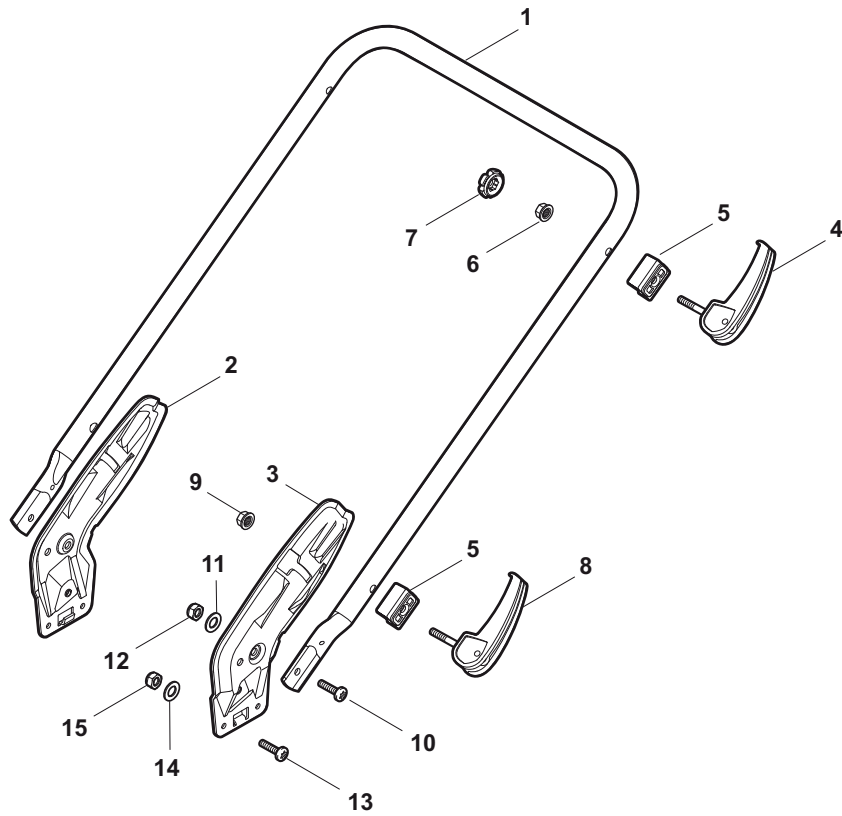

POS	PART. NO	Q.ty	DESCRIPTION	DESCRIZIONE	DESCRIPTION	BESCHREIBUNG	REMARKS
1	381006889/0	1	Handle, Lower Part	Parte Inf Maniglia	Poignée, Partie Inferieure	Griff, Unterteil	
2	381005125/0	1	Bracket, R	Staffa Dx	Etrier Droit	Steigbügel, Rechte	
3	381005127/0	1	Bracket, L	Staffa Sx	Etrier Gauche	Steigbügel, Linke	
4	381103350/0	2	Handle	Maniglia	Poignée	Griff	
5	322680016/0	4	Support	Supporto	Support	Halter	
6	122131750/0	2	Nut	Dado	Ecrou	Mutter	
7	322399835/0	2	Knob	Manopolina	Poignée	Griff	
8	381003254/0	2	Handle	Maniglia	Poignée	Griff	
9	112154220/0	2	Nut	Dado	Ecrou	Mutter	
10	112760605/0	2	Screw	Vite	Vis	Schraube	
11	112521350/0	2	Washer	Rosetta	Rondelle	Scheibe	
12	112155000/0	2	Nut	Dado	Ecrou	Mutter	
13	112727803/0	6	Screw	Vite	Vis	Schraube	
14	112523040/0	6	Washer	Rosetta	Rondelle	Scheibe	
15	112154510/0	6	Nut	Dado	Ecrou	Mutter