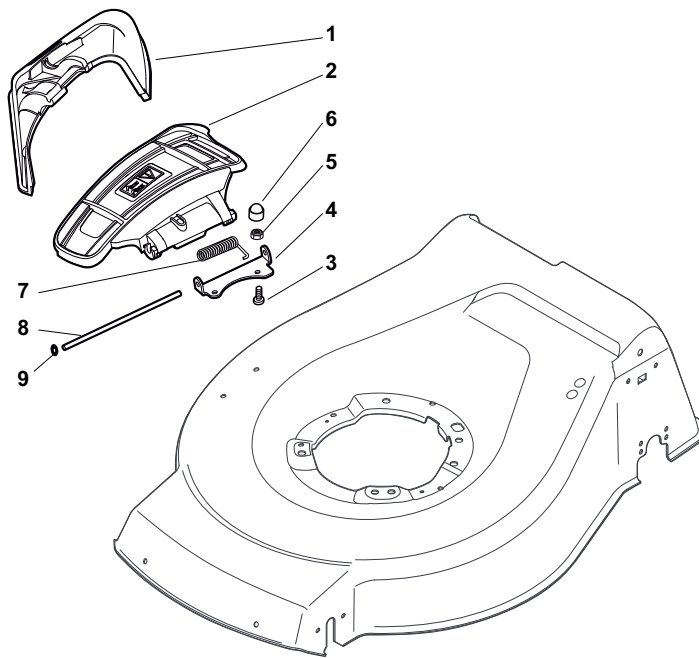

ILLUSTRATED PARTS LIST

NTL 484 W TRE Q NTL 484 W TRE

- Use GLOBAL GARDEN PRODUCT Genuine Spare Parts specified in the parts list for repair and/or replacement.
- The contents described in the parts list may change due to improvement.
- The drawings of the spare parts are only indicative and might not represent the part in question exactly.
- The indications "right" - "left" - "front" - "rear" refer to the position of the operator when using the machine.
- When placing orders of parts for repair and/or replacement, make sure that the illustrated parts list is the one applying to the machine's year of manufacture, as shown on the identification plate attached to the machine.

POS	PART. NO	Q.ty	DESCRIPTION	DESCRIZIONE	DESCRIPTION	BESCHREIBUNG	REMARKS
1	322108295/0	1	Stone-Guard	Parasassi	Pare-Pierres	Prallblech	
2	322600195/0	1	Ejection Guard	Protezione Uscita	Protection Sortie	Auswurfschutz	
3	112727803/0	2	Screw	Vite	Vis	Schraube	
4	322806639/0	1	Fulcrum Pin	Perno Fulcro	Pivot	Gelenkpunkt	
5	112154510/0	2	Nut	Dado	Ecrou	Mutter	
6	118203853/0	2	Protection	Cappuccio	Capuchon	Stecker	
7	122450456/0	1	Spring	Molla	Ressort	Feder	
8	122517869/0	1	Pin	Perno	Pivot	Bolzen	
9	112604896/0	2	Crown Fastener	Fissatore A Corona	Fixateur A Couronne	Kronescheibe	