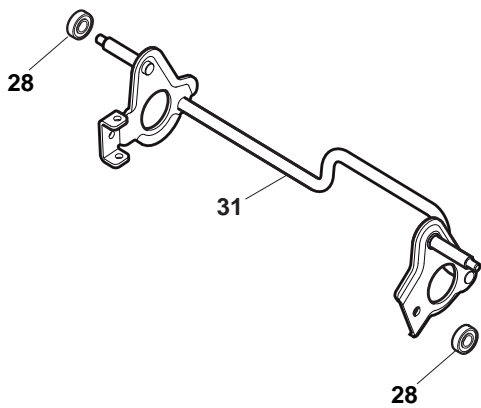

Rear Axle with Plastic Bushing