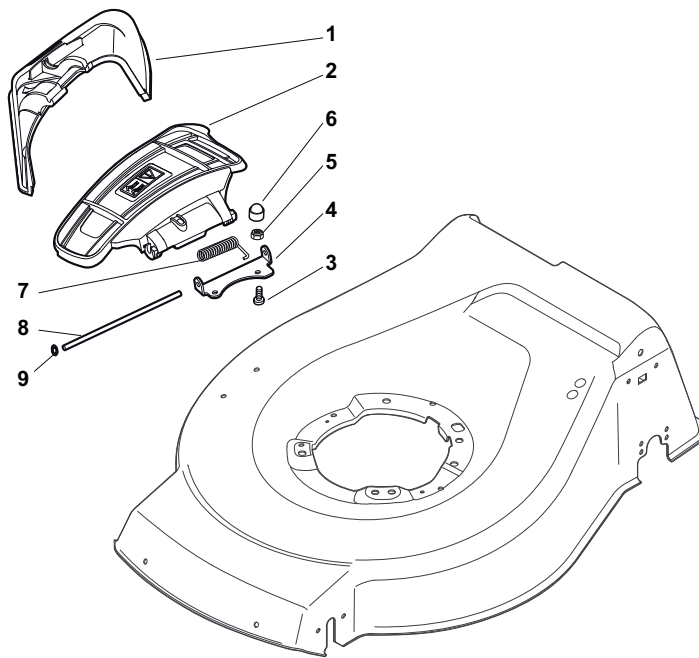

## NT 534 W TR BBC NT 534 W TRQ BBC

- Use GLOBAL GARDEN PRODUCT Genuine Spare Parts specified in the parts list for repair and/or replacement.
- The contents described in the parts list may change due to improvement.
- The drawings of the spare parts are only indicative and might not represent the part in question exactly.
- The indications "right" - "left" - "front" - "rear" refer to the position of the operator when using the machine.
- When placing orders of parts for repair and/or replacement, make sure that the illustrated parts list is the one applying to the machine's year of manufacture, as shown on the identification plate attached to the machine.

POS	PART. NO	Q.ty	DESCRIPTION	DESCRIZIONE	DESCRIPTION	BESCHREIBUNG	REMARKS
1	322108295/0	1	Stone-Guard	Parasassi	Pare-Pierres	Prallblech	
2	322600195/0	1	Ejection Guard	Protezione Uscita	Protection Sortie	Auswurfschutz	
3	112727803/0	2	Screw	Vite	Vis	Schraube	
4	322806639/0	1	Fulcrum Pin	Perno Fulcro	Pivot	Gelenkpunkt	
5	112154510/0	2	Nut	Dado	Ecrou	Mutter	
6	118203853/0	2	Protection	Cappuccio	Capuchon	Stecker	
7	122450456/0	1	Spring	Molla	Ressort	Feder	
8	122517869/0	1	Pin	Perno	Pivot	Bolzen	
9	112604896/0	2	Crown Fastener	Fissatore A Corona	Fixateur A Couronne	Kronescheibe	