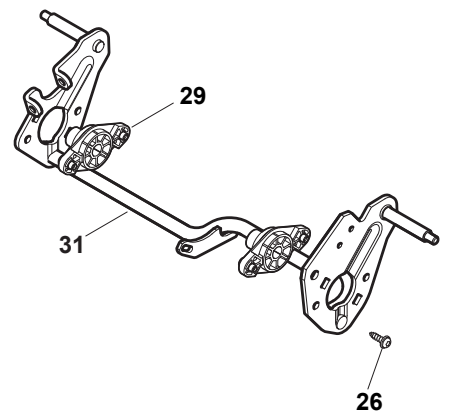

Rear Axle with Bearing

Rear Axle with Plastic Bushing