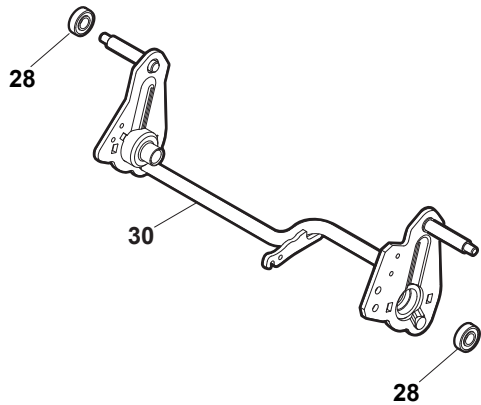

Rear Axle with Plastic Bushing