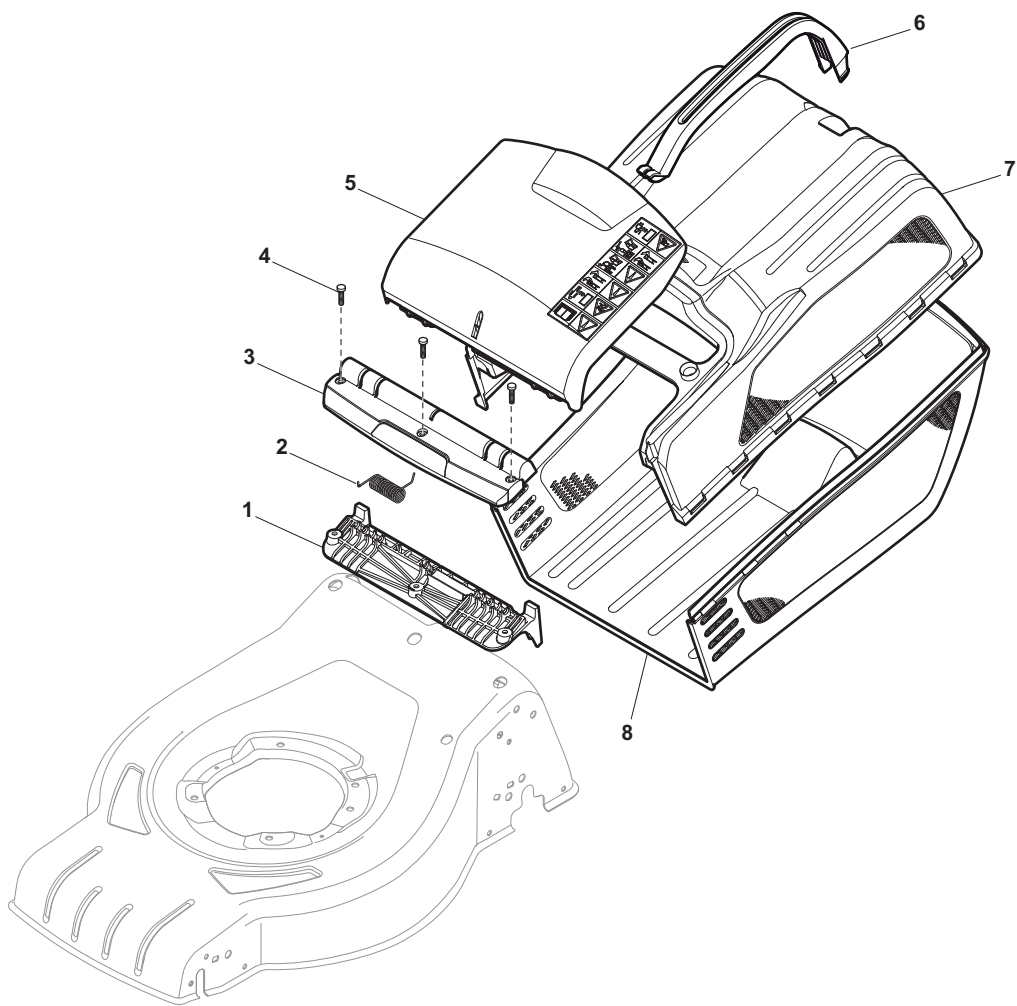

POS	PART. NO	Q.ty	DESCRIPTION	DESCRIZIONE	DESCRIPTION	BESCHREIBUNG	REMARKS
1	322785331/0	1	Support	Supporto	Support	Halter	
2	122450464/0	1	Spring	Molla	Ressort	Feder	
3	322109557/0	1	Cover, Grey	Copertura	Couvre	Kappe	Grey
3	322109556/0	1	Cover, Yellow	Copertura	Couvre	Kappe	Yellow
4	112728699/0	3	Screw	Vite	Vis	Schraube	
5	322600216/1	1	Stone-Guard, Grey	Parasassi	Pare-Pierres	Prallblech	Grey
5	322600214/1	1	Stone-Guard, Yellow	Parasassi	Pare-Pierres	Prallblech	Yellow
6	322393645/0	1	Handle	Maniglia	Poignée	Griff	
7	322486263/0	1	Grassbox Upper Part	Parte Sup.Sacco	Sac, Partie Superieure	Korb Oberteil	
8	322486267/0	1	Grassbox Lower Part	Parte Infer. Sacco	Sac, Partie Inferieure	Korb Unterteil