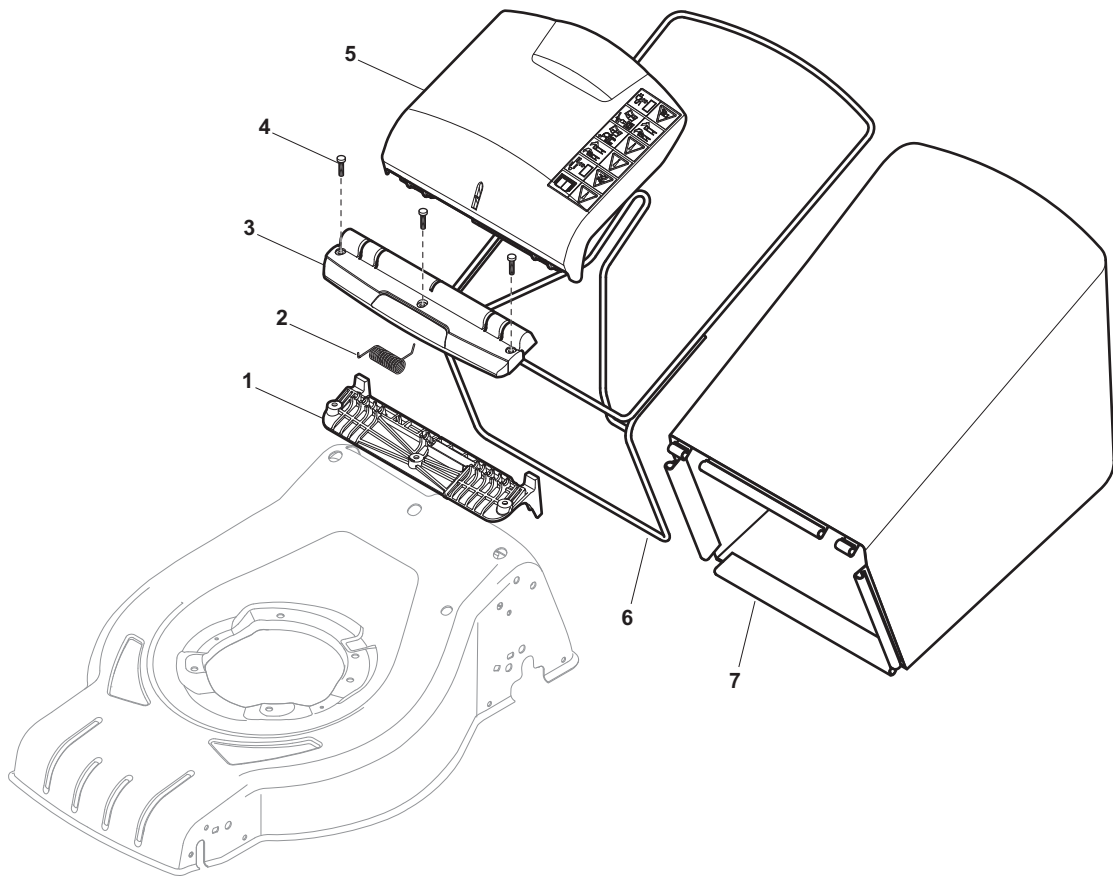

POS	PART. NO	Q.ty	DESCRIPTION	DESCRIZIONE	DESCRIPTION	BESCHREIBUNG	REMARKS
1	322785331/0	1	Support	Supporto	Support	Halter	
2	122450464/0	1	Spring	Molla	Ressort	Feder	
3	322109557/0	1	Cover, Grey	Copertura	Couvre	Kappe	Grey
3	322109556/0	1	Cover, Yellow	Copertura	Couvre	Kappe	Yellow
4	112728699/0	3	Screw	Vite	Vis	Schraube	
5	322600216/1	1	Stone-Guard, Grey	Parasassi	Pare-Pierres	Prallblech	Grey
5	322600214/1	1	Stone-Guard, Yellow	Parasassi	Pare-Pierres	Prallblech	Yellow
6	181006409/0	1	Chassis Box	Telaio Sacco	Châssis Bac	Rahmen Sack	
7	181002319/0	1	Box, Fabric	Sacco, Tela	Sac, Toile	Sack, Tuck