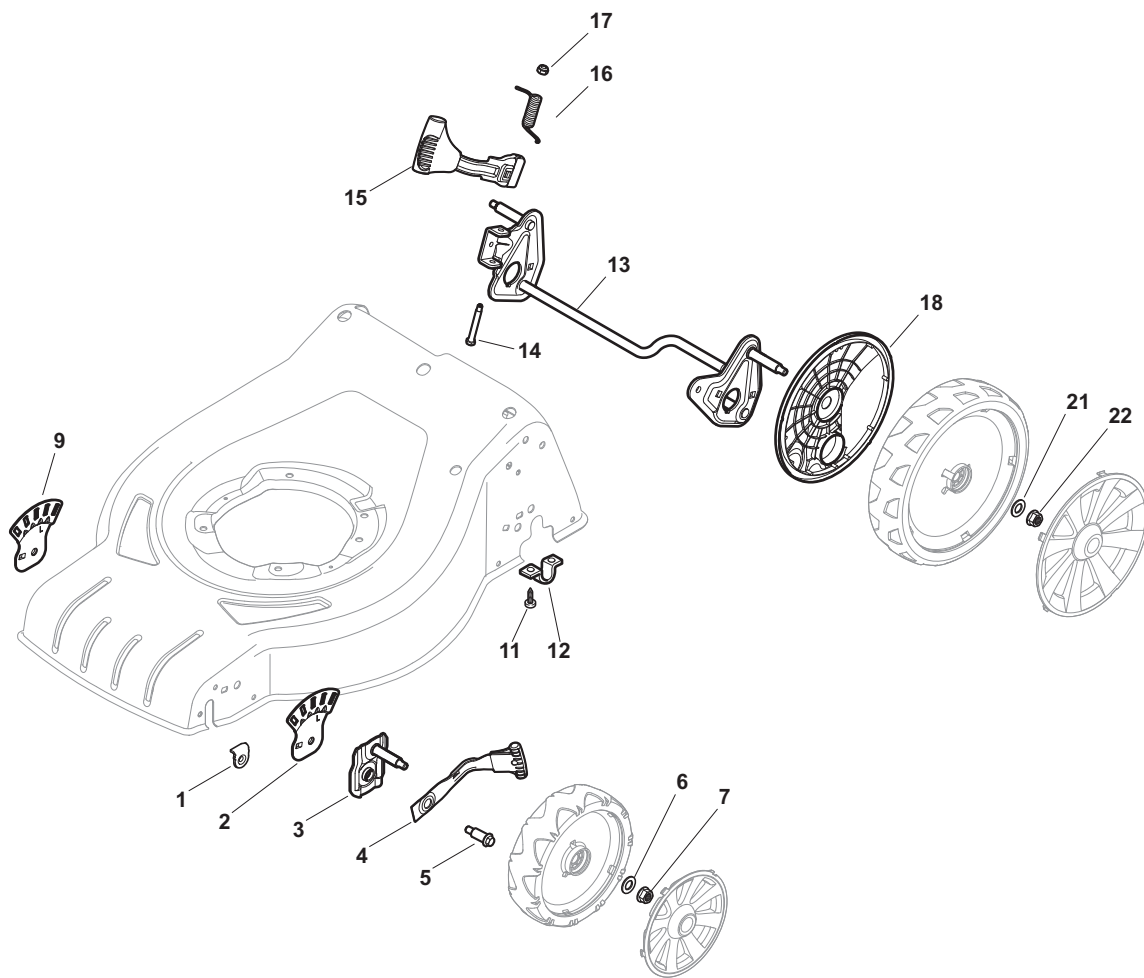

## CR-CS 484 WS CR-CS 484 WSQ

- Use GLOBAL GARDEN PRODUCT Genuine Spare Parts specified in the parts list for repair and/or replacement.
- The contents described in the parts list may change due to improvement.
- The drawings of the spare parts are only indicative and might not represent the part in question exactly.
- The indications "right" - "left" - "front" - "rear" refer to the position of the operator when using the machine.
- When placing orders of parts for repair and/or replacement, make sure that the illustrated parts list is the one applying to the machine's year of manufacture, as shown on the identification plate attached to the machine.

POS	PART. NO	Q.ty	DESCRIPTION	DESCRIZIONE	DESCRIPTION	BESCHREIBUNG	REMARKS
1	322545189/0	2	Plate	Piastrina	Plaquette	Plättchen	
2	322735597/1	1	Sector, Height Adjustment	Settore Di Regolazione	Secteur Reglage	Sektor, Höheverstellung	
3	381005141/0	2	Support, Wheel	Supporto Ruota	Support Roue	Halter, Rad	
4	381003354/0	2	Lever, Height Adjustment	Leva Regolazione Altezza	Levier, Reglage Hauteur	Hebel, Höheverstellung	
5	22519811/0	2	Pin	Perno	Pivot	Bolzen	
6	12521350/0	2	Washer	Rosetta	Rondelle	Scheibe	
7	12155000/0	2	Nut	Dado	Ecrou	Mutter	
9	322735595/1	1	Sector, Height Adjustment	Settore Di Regolazione	Secteur Reglage	Sektor, Höheverstellung	
11	112728698/0	4	Screw	Vite	Vis	Schraube	
12	22545152/0	2	Plate	Piastrina	Plaquette	Platte	
13	381302817/0	1	Axle, Rear Wheels	Asse Ruote Posteriori	Axe Roues Arriere	Achse, Hinterrad	
14	122534131/0	1	Pin	Perno	Pivot	Bolzen	
15	381003357/0	1	Lever, Height Adjustment	Leva Regolazione Altezza	Levier, Reglage Hauteur	Hebel, Höheverstellung	
16	122446192/0	1	Spring	Molla	Ressort	Feder	
17	12154510/0	1	Nut	Dado	Ecrou	Mutter	
18	322600205/0	2	Wheel Protection	Prot. Ruote	Protection Roue	Schütz, Rechtes	
21	12521350/0	2	Washer	Rosetta	Rondelle	Scheibe	
22	12155000/0	2	Nut	Dado	Ecrou	Mutter	