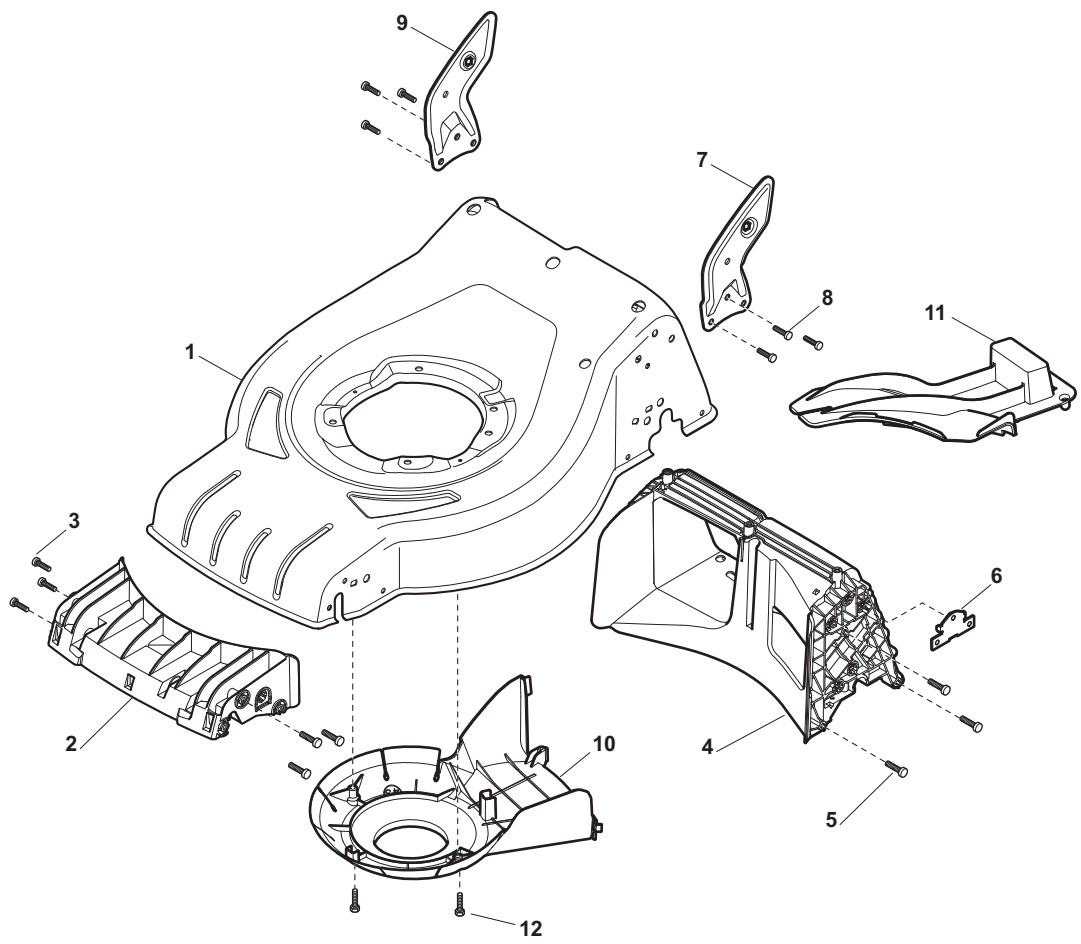

POS	PART. NO	Q.ty	DESCRIPTION	DESCRIZIONE	DESCRIPTION	BESCHREIBUNG	REMARKS
1	381004018/0	1	Deck Red	Chassis Rosso	Châssis Rouge	Gehäuse Rot	
1	381004024/0	1	Deck Black	Chassis Nero	Châssis Noir	Gehäuse Schwarz	
1	381004613/0	1	Deck Red	Chassis Rosso	Châssis Rouge	Gehäuse Rot	Side Discharge
2	322108301/0	1	Front Conveyor Assy	Convogl. Anteriore	Ens. Convoyeur Avant	Hinterleitblechvorder	
3	112728699/0	6	Screw	Vite	Vis	Schraube	
4	322108302/0	1	Rear Conveyor Assy	Convogl. Posteriore	Ens. Convoyeur Post.	Hinterleitblechsatz	
5	112728699/0	6	Screw	Vite	Vis	Schraube	
6	322545213/0	2	Plate	Piastrina	Plaquette	Platte	
7	381005139/0	1	Bracket, L	Staffa Sx	Bride G	Pratze, Linke	
8	112727801/0	6	Screw	Vite	Vis	Schraube	
9	381005137/0	1	Bracket, R	Staffa Dx	Bride D	Pratze, Rechte	
10	322060242/0	1	Protection, Belt	Carter Cinghia	Protection Courroire	Schutz, Riemen	
11	322140239/0	1	Deflector	Deflettore	Deflecteur	Deflektor	
12	12728530/0	2	Screw	Vite	Vis	Schraube