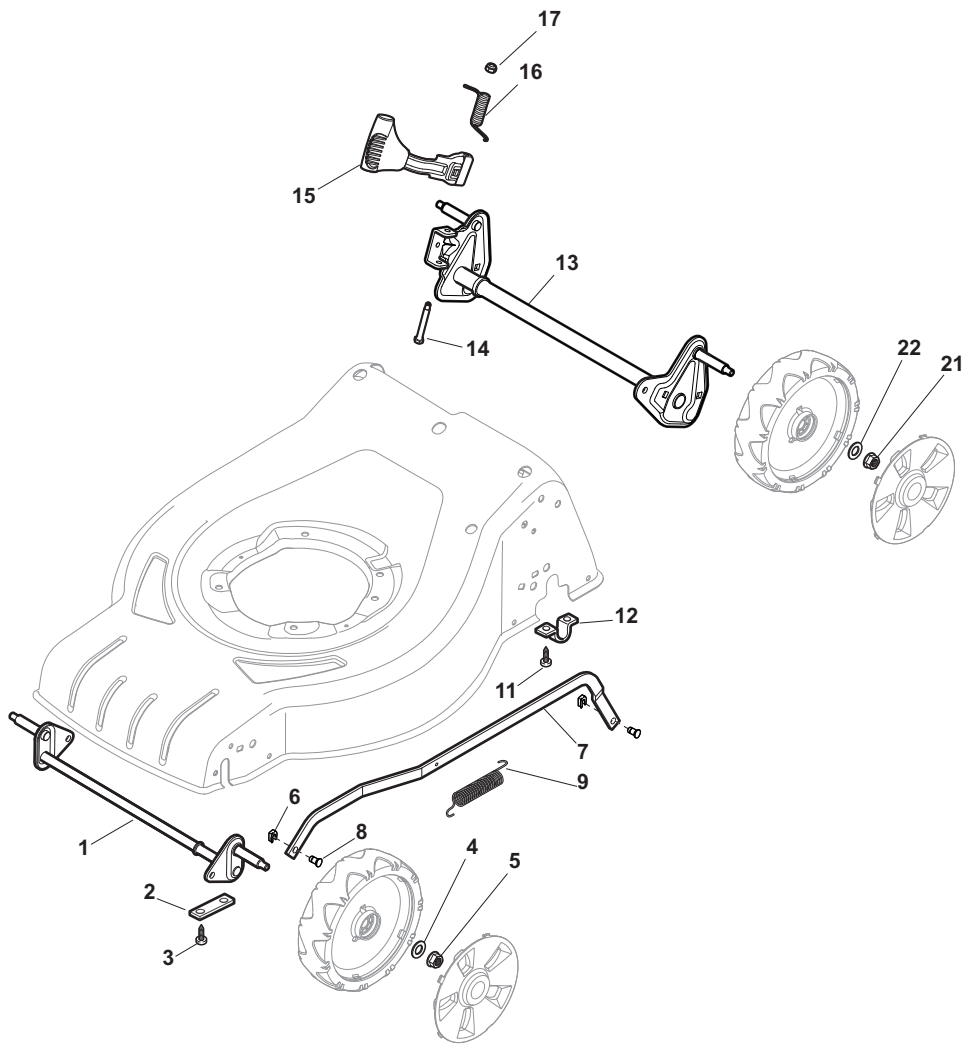

POS	PART. NO	Q.ty	DESCRIPTION	DESCRIZIONE	DESCRIPTION	BESCHREIBUNG	REMARKS
1	381302821/0	1	Axle, Front Wheels	Asse Ruote Anteriori	Axe Roues Avant	Achse, Vorderrad	
2	22545142/0	2	Plate	Piastrina	Plaquette	Platte	
3	112728698/0	4	Screw	Vite	Vis	Schraube	
4	12521350/0	2	Washer	Rosetta	Rondelle	Scheibe	
5	12155000/0	2	Nut	Dado	Ecrou	Mutter	
6	112436051/0	2	Plate	Piastrina	Plaquette	Plättchen	
7	322869671/0	1	Rod, Height Adjustment	Asta Comando Regol. Altezza	Tige Commande Reglage Hauteur	Stange, Höheverstellung	GGP-B&S-Honda
7	322869681/0	1	Rod, Height Adjustment	Asta Comando Regol. Altezza	Tige Commande Reglage Hauteur	Stange, Höheverstellung	B&S E Series
8	122519820/0	2	Pin	Perno	Pivot	Bolzen	
9	122446193/0	1	Spring	Molla	Ressort	Feder	
11	112728698/0	4	Screw	Vite	Vis	Schraube	
12	22545152/0	2	Plate	Piastrina	Plaquette	Platte	
13	381302843/0	1	Axle, Rear Wheels	Asse Ruote Posteriori	Axe Roues Arriere	Achse, Hinterrad	
14	122534131/0	1	Pin	Perno	Pivot	Bolzen	
15	381003357/0	1	Lever, Height Adjustment	Leva Regolazione Altezza	Levier, Reglage Hauteur	Hebel, Höheverstellung	
16	122446192/0	1	Spring	Molla	Ressort	Feder	
17	12154510/0	1	Nut	Dado	Ecrou	Mutter	
21	12521350/0	2	Washer	Rosetta	Rondelle	Scheibe	
22	12155000/0	2	Nut	Dado	Ecrou	Mutter