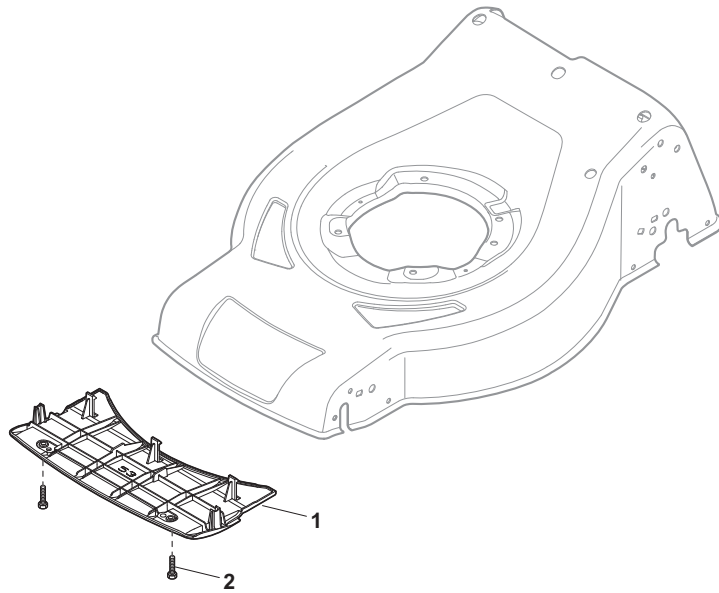

POS	PART. NO	Q.ty	DESCRIPTION	DESCRIZIONE	DESCRIPTION	BESCHREIBUNG	REMARKS
1	322500106/0	1	Front Combi	Pettine Anteriore	Peigne Avant	Vorne Comb	
2	112728698/0	2	Screw	Vite	Vis	Schraube