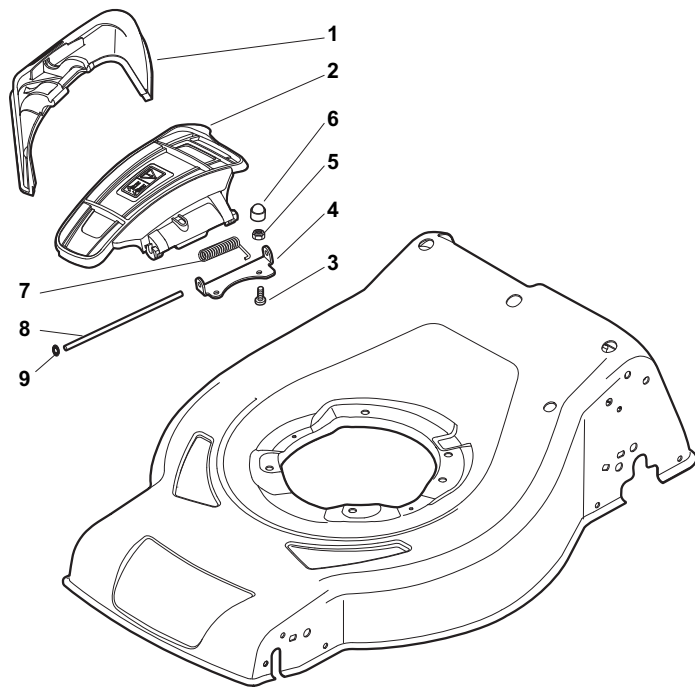

POS	PART. NO	Q.ty	DESCRIPTION	DESCRIZIONE	DESCRIPTION	BESCHREIBUNG	REMARKS
1	322108309/0	1	Stone-Guard	Parasassi	Pare-Pierres	Prallblech	
2	322600$%*/0	#	Ejection Guard	Brotezione Uscita	Brotection Sortie	3uswurfschutz	
3	112727803/0	2	Screw	Vite	Vis	Schraube	
4	322806639/0	1	Fulcrum Pin	Fulcro	Point D'Appui	Gelenkpunkt	
5	12154510/0	2	Nut	Dado	Ecrou	Mutter	
6	18203853/0	2	Protection	Cappuccio	Capuchon	Stecker	
7	122450456/0	1	Spring	Molla	Ressort	Feder	
8	122517869/0	1	Pin	Perno	Pivot	Bolzen	
9	12604896/0	2	Crown Fastener	Fissatore A Corona	Fixateur A Couronne	Kronescheibe