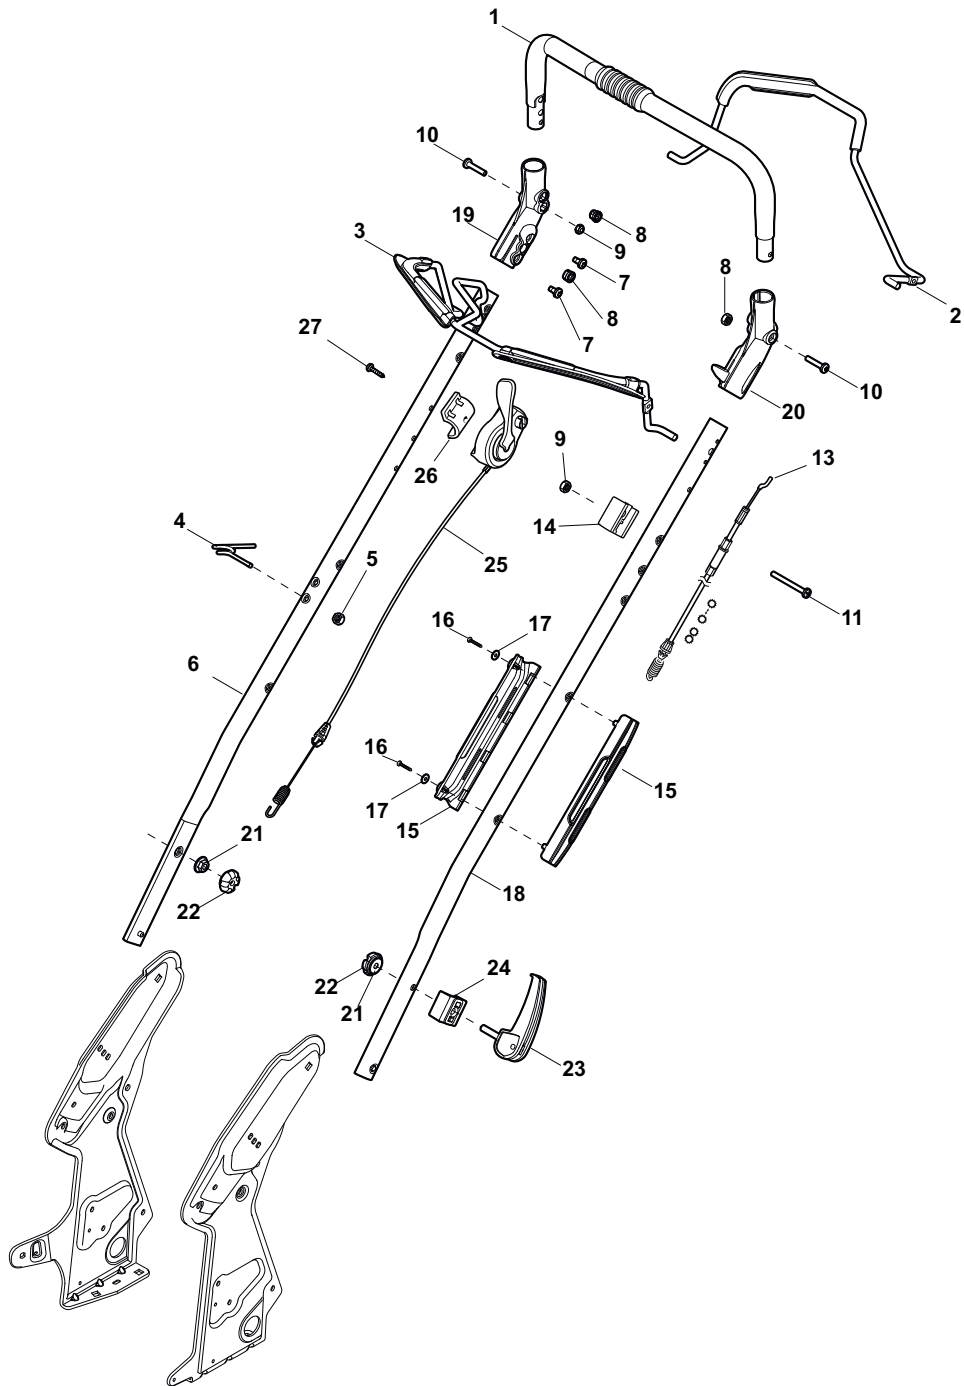

POS	PART. NO	Q.ty	DESCRIPTION	DESCRIZIONE	DESCRIPTION	BESCHREIBUNG	REMARKS
1	381006670/2	1	Handgrip	Impugnatura Manico	Poignée	Handgriff	
2	381003349/0	1	Lever, Driving	Leva Trazione	Levier Traction	Hebel, Antrieb	
3	381003346/0	1	Lever, Engine Brake	Leva Freno Motore	Levier Frein Moteur	Hebel, Motorbremse	
4	22430309/0	1	Guide Spring	Molla Guida	Ressort De Guide	Feder Führer	
5	12154330/0	1	Nut	Dado	Ecrou	Mutter	
6	381006895/0	1	Handle Black, R	Manico Nero, Dx	Mancheron Noire, D	Holm Schwarz, Rechte	
6	381006821/0	1	Handle Grey, R	Manico Grigio, Dx	Mancheron Gris, D	Holm Grau, Rechte	
7	112735662/1	4	Screw	Vite	Vis	Schraube	
8	322041967/1	3	Bush	Bussola	Douille	Buchse	
9	12154510/0	3	Nut	Dado	Ecrou	Mutter	
10	112728721/0	2	Screw	Vite	Vis	Schraube	
11	12727784/0	1	Screw	Vite	Vis	Schraube	
13	381030068/0	1	Cable, Rear Drive	Cavo Comando Trazione	Câble, Commande Traction	Kabel, Antrieb	
14	322551639/0	1	Plate	Piastrina	Plaquette	Plättchen	
15	322806644/0	1	Protection	Protezione	Protection	Schutz	
16	12727812/0	2	Screw	Vite	Vis	Schraube	
17	112523000/1	2	Washer	Rosetta	Rondelle	Scheibe	
18	381006897/0	1	Handle Black, L	Manico Nero, Sx	Mancheron Noire, G	Holm Schwarz, Linke	
18	381006823/0	1	Handle Grey, L	Manico Grigio, Sx	Mancheron Gris, G	Holm Grau, Linke	
19	322488301/0	1	Support	Supporto	Support	Halter	
20	322488303/0	1	Support	Supporto	Support	Halter	
21	112154220/0	2	Nut	Dado	Ecrou	Mutter	
22	322399835/0	2	Knob	Manopolina	Poignée	Griff	
23	381003253/0	2	Handle	Maniglia	Poignee	Griff	
24	322680017/0	2	Support	Supporto	Support	Halter	
25	381030064/0	1	Cable, Mechanical Clutch	Cavo Comando Frizione Meccanica	Câble, Commande Embrayage Mecanique	Kabel, Mechanische Kupplung	
26	322000020/0	1	Support	Supporto	Support	Halter	
27	12727786/0	2	Screw	Vite	Vis	Schraube