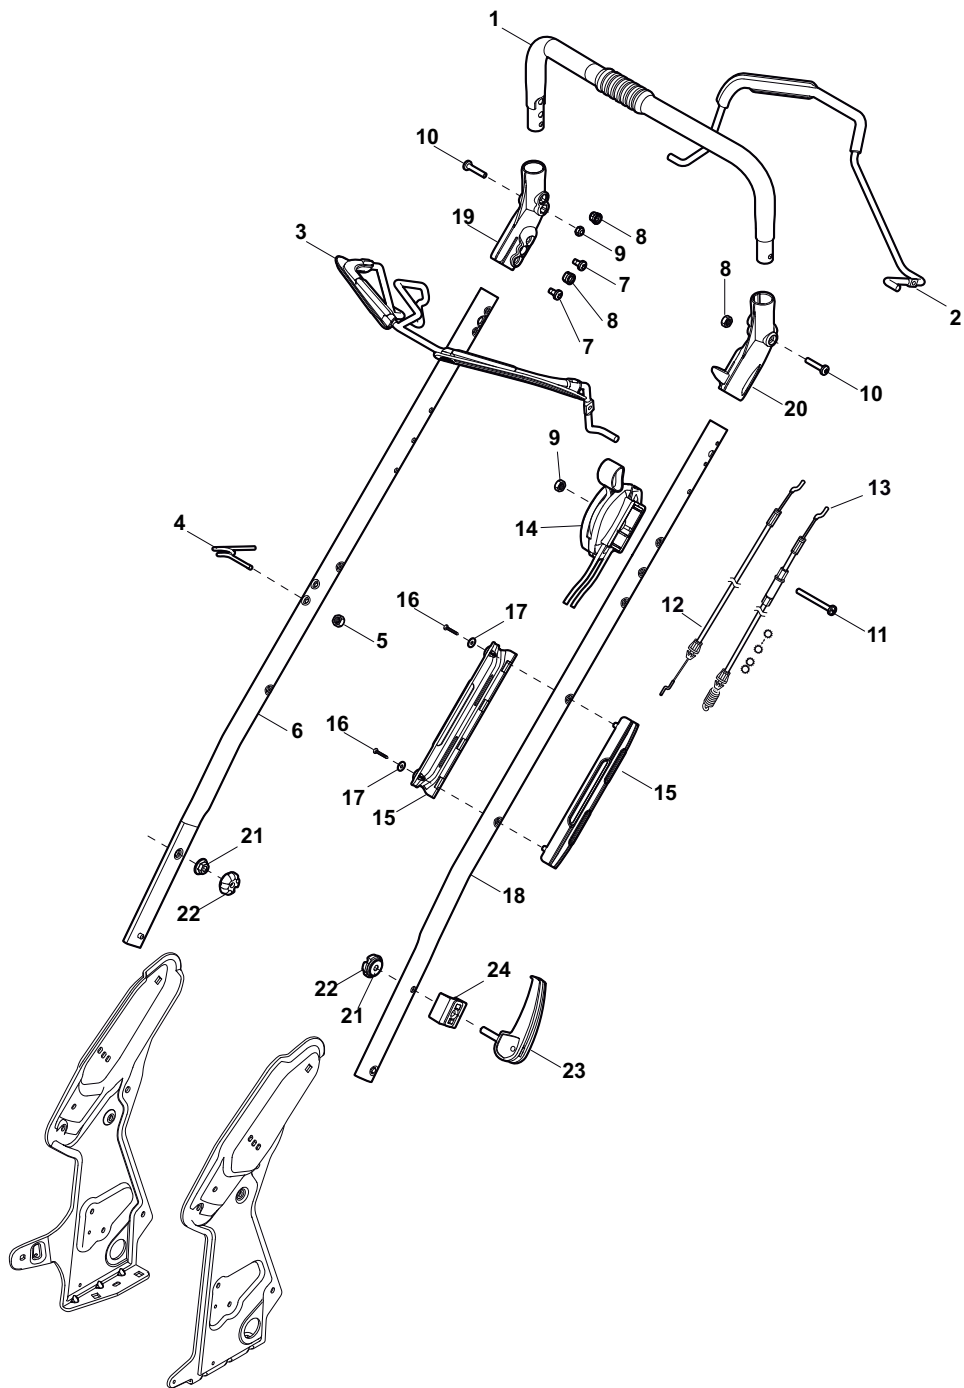

POS	PART. NO	Q.ty	DESCRIPTION	DESCRIZIONE	DESCRIPTION	BESCHREIBUNG	REMARKS
1	381006670/2	1	Handgrip	Impugnatura Manico	Poignée	Handgriff	
2	381003349/0	1	Lever, Driving	Leva Trazione	Levier Traction	Hebel, Antrieb	
3	381003344/0	1	Lever, Engine Brake	Leva Freno Motore	Levier Frein Moteur	Hebel, Motorbremse	
4	22430309/0	1	Guide Spring	Molla Guida	Ressort De Guide	Feder Führer	
5	12154330/0	1	Nut	Dado	Ecrou	Mutter	
6	381006895/0	1	Handle Black, R	Manico Nero, Parte Dx	Mancheron Noire, D	Holm Schwarz, Rechte	
6	381006821/0	1	Handle Grey, R	Manico Grigio, Parte Dx	Mancheron Gris, D	Holm Grau, Rechte	
7	112735662/1	4	Screw	Vite	Vis	Schraube	
8	322041967/1	4	Bush	Bussola	Douille	Buchse	
9	12154510/0	3	Nut	Dado	Ecrou	Mutter	
10	112728721/0	2	Screw	Vite	Vis	Schraube	
11	12727786/0	1	Screw	Vite	Vis	Schraube	
12	181030065/0	1	Cable, Thread Eng. Brake	Cavo Freno Motore	Cable Frein Moteur	Kabel, Motorbremse	
13	381030067/0	1	Cable, Rear Drive	Cavo Comando Trazione	Câble, Commande Traction	Kabel, Antrieb	
14	181005501/1	1	Throttle Cable	Cavo Acceleratore	Cable, Accelérateur	Gashebel Kabel	GGP
14	181005503/1	1	Throttle Cable	Cavo Acceleratore	Cable, Accelérateur	Gashebel Kabel	Honda
14	181005502/1	1	Throttle Cable	Cavo Acceleratore	Cable, Accelérateur	Gashebel Kabel	B&S
15	322806644/0	1	Protection	Protezione	Protection	Schutz	
16	12727812/0	2	Screw	Vite	Vis	Schraube	
17	112523000/1	2	Washer	Rosetta	Rondelle	Scheibe	
18	381006897/0	1	Handle Black, L	Manico Nero, Sx	Mancheron Noire, G	Holm Schwarz, Linke	
18	381006823/0	1	Handle Grey, L	Manico Grigio, Sx	Mancheron Gris, G	Holm Grau, Linke	
19	322488301/0	1	Support	Supporto	Support	Halter	
20	322488303/0	1	Support	Supporto	Support	Halter	
21	112154220/0	2	Nut	Dado	Ecrou	Mutter	
22	322399835/0	2	Knob	Manopolina	Poignée	Griff	
23	381003253/0	2	Handle	Maniglia	Poignée	Griff	
24	322680017/0	2	Support	Supporto	Support	Halter