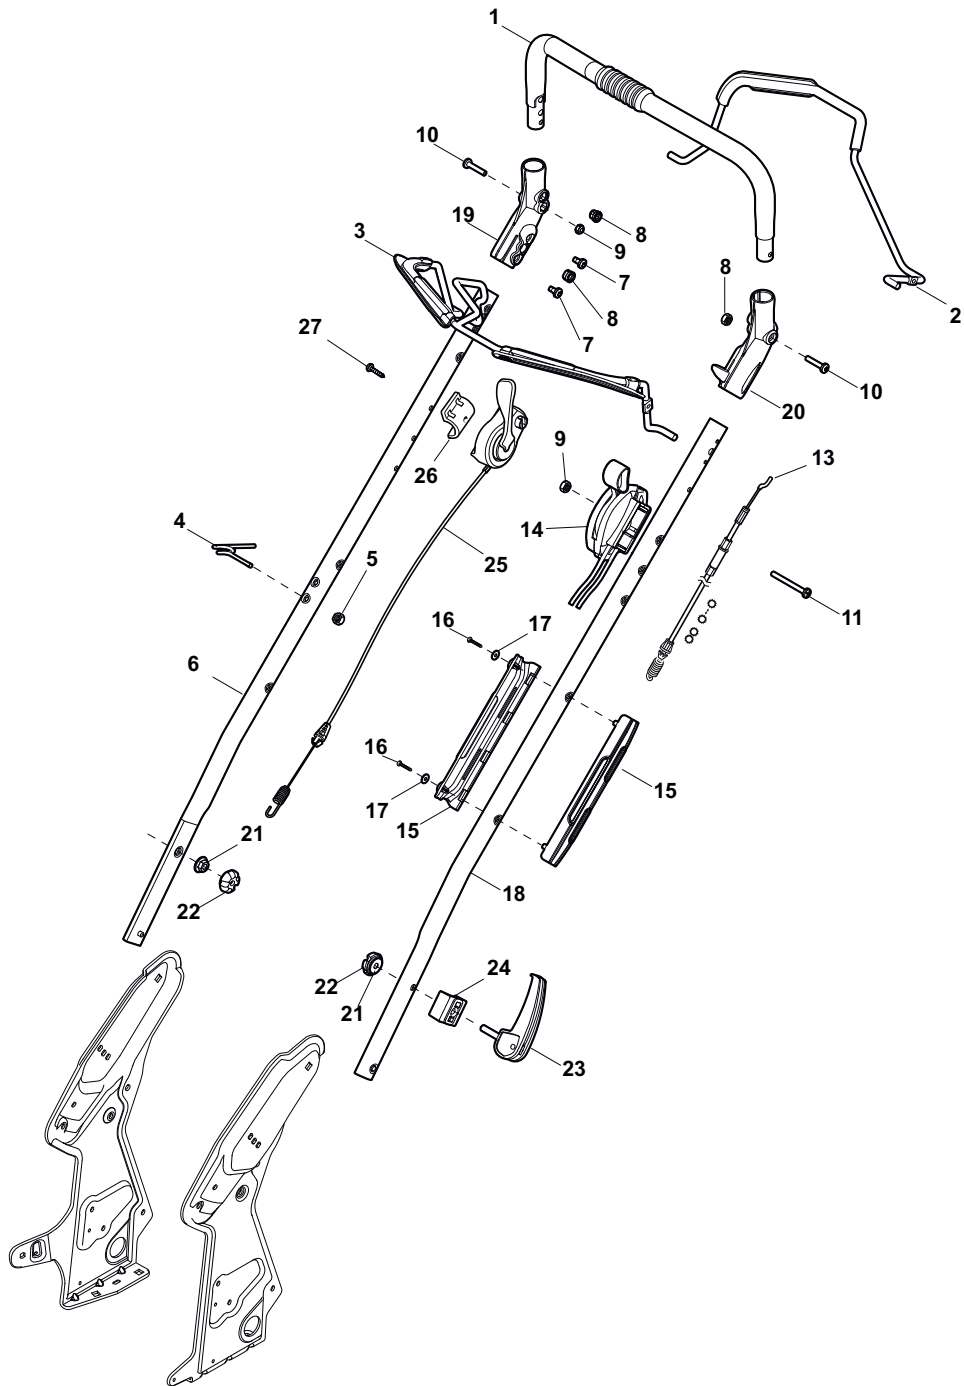

POS	PART. NO	Q.ty	DESCRIPTION	DESCRIZIONE	DESCRIPTION	BESCHREIBUNG	REMARKS
1	381006670/2	1	Handgrip	Impugnatura Manico	Poignée	Handgriff	
2	381003349/0	1	Lever, Driving	Leva Trazione	Levier Traction	Hebel, Antrieb	
3	381003346/0	1	Lever, Engine Brake	Leva Freno Motore	Levier Frein Moteur	Hebel, Motorbremse	
4	22430309/0	1	Guide Spring	Molla Guida	Ressort De Guide	Feder Führer	
5	12154330/0	1	Nut	Dado	Ecrou	Mutter	
6	381006895/0	1	Handle Black, R	Manico Nero, Dx	Mancheron Noire, D	Holm Schwarz, Rechte	
6	381006821/0	1	Handle Grey, R	Manico Grigio, Dx	Mancheron Gris, D	Holm Grau, Rechte	
7	112735662/1	4	Screw	Vite	Vis	Schraube	
8	322041967/1	3	Bush	Bussola	Douille	Buchse	
9	12154510/0	3	Nut	Dado	Ecrou	Mutter	
10	112728721/0	2	Screw	Vite	Vis	Schraube	
11	12727786/0	1	Screw	Vite	Vis	Schraube	
13	381030067/0	1	Cable, Rear Drive	Cavo Comando Trazione	Câble, Commande Traction	Kabel, Antrieb	
14	181005505/1	1	Throttle Cable	Cavo Acceleratore	Cable, Accelérateur	Gashebel Kabel	Honda
14	181005506/1	1	Throttle Cable	Cavo Acceleratore	Cable, Accelérateur	Gashebel Kabel	B&S
15	322806644/0	1	Protection	Protezione	Protection	Schutz	
16	12727812/0	2	Screw	Vite	Vis	Schraube	
17	112523000/1	2	Washer	Rosetta	Rondelle	Scheibe	
18	381006897/0	1	Handle Black, L	Manico Nero, Sx	Mancheron Noire, G	Holm Schwarz, Linke	
18	381006823/0	1	Handle Grey, L	Manico Grigio, Sx	Mancheron Gris, G	Holm Grau, Linke	
19	322488301/0	1	Support	Supporto	Support	Halter	
20	322488303/0	1	Support	Supporto	Support	Halter	
21	112154220/0	2	Nut	Dado	Ecrou	Mutter	
22	322399835/0	2	Knob	Manopolina	Poignée	Griff	
23	381003253/0	2	Handle	Maniglia	Poignée	Griff	
24	322680017/0	2	Support	Supporto	Support	Halter	
25	381030064/0	1	Cable, Mechanical Clutch	Cavo Comando Frizione Meccanica	Câble, Commande Embrayage Mecanique	Kabel, Mechanische Kupplung	
26	322000020/0	1	Support	Supporto	Support	Halter	
27	12727786/0	2	Screw	Vite	Vis	Schraube