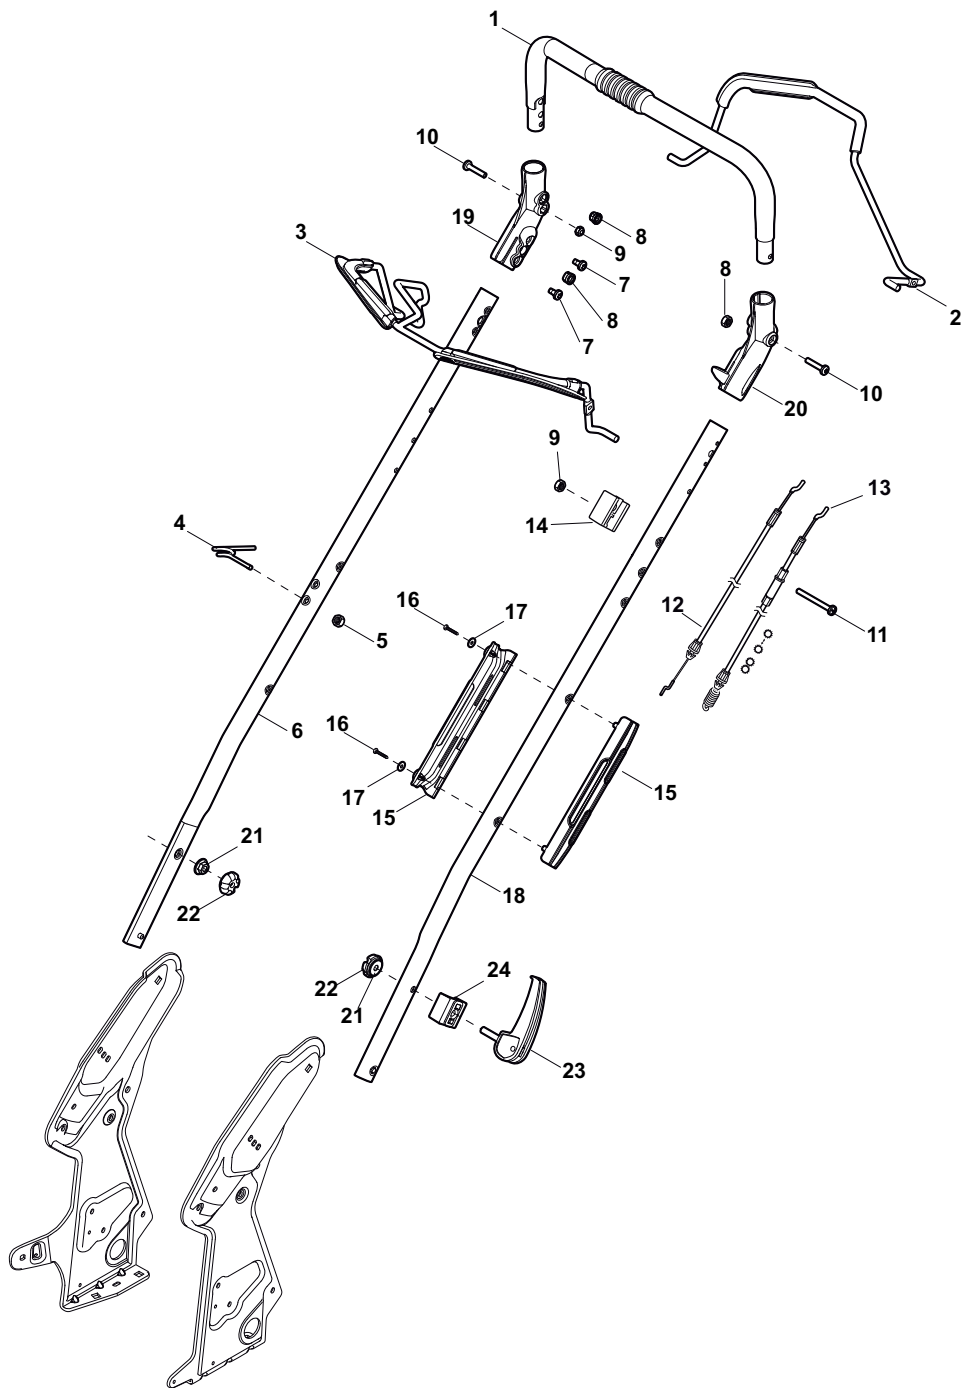

POS	PART. NO	Q.ty	DESCRIPTION	DESCRIZIONE	DESCRIPTION	BESCHREIBUNG	REMARKS
1	381006670/2	1	Handgrip	Impugnatura Manico	Poignée	Handgriff	
2	381003349/0	1	Lever, Driving	Leva Trazione	Levier Traction	Hebel, Antrieb	
3	381003344/0	1	Lever, Engine Brake	Leva Freno Motore	Levier Frein Moteur	Hebel, Motorbremse	
4	22430309/0	1	Guide Spring	Molla Guida	Ressort De Guide	Feder Führer	
5	12154330/0	1	Nut	Dado	Ecrou	Mutter	
6	381006895/0	1	Handle Black, R	Manico Nero, Parte Dx	Mancheron Noire, D	Holm Schwarz, Rechte	
6	381006821/0	1	Handle Grey, R	Manico Grigio, Parte Dx	Mancheron Gris, D	Holm Grau, Rechte	
7	112735662/1	4	Screw	Vite	Vis	Schraube	
8	322041967/1	4	Bush	Bussola	Douille	Buchse	
9	12154510/0	3	Nut	Dado	Ecrou	Mutter	
10	112728721/0	2	Screw	Vite	Vis	Schraube	
11	12727784/0	1	Screw	Vite	Vis	Schraube	
12	181030066/0	1	Cable, Thread Eng. Brake	Cavo Freno Motore	Cable Frein Moteur	Kabel, Motorbremse	
13	381030068/0	1	Cable, Rear Drive	Cavo Comando Trazione	Câble, Commande Traction	Kabel, Antrieb	
14	322551639/0	1	Plate	Piastrina	Plaquette	Plättchen	
15	322806644/0	1	Protection	Protezione	Protection	Schutz	
16	12727812/0	2	Screw	Vite	Vis	Schraube	
17	112523000/1	2	Washer	Rosetta	Rondelle	Scheibe	
18	381006897/0	1	Handle Black, L	Manico Nero, Sx	Mancheron Noire, G	Holm Schwarz, Linke	
18	381006823/0	1	Handle Grey, L	Manico Grigio, Sx	Mancheron Gris, G	Holm Grau, Linke	
19	322488301/0	1	Support	Supporto	Support	Halter	
20	322488303/0	1	Support	Supporto	Support	Halter	
21	112154220/0	2	Nut	Dado	Ecrou	Mutter	
22	322399835/0	2	Knob	Manopolina	Poignée	Griff	
23	381003253/0	2	Handle	Maniglia	Poignee	Griff	
24	322680017/0	2	Support	Supporto	Support	Halter