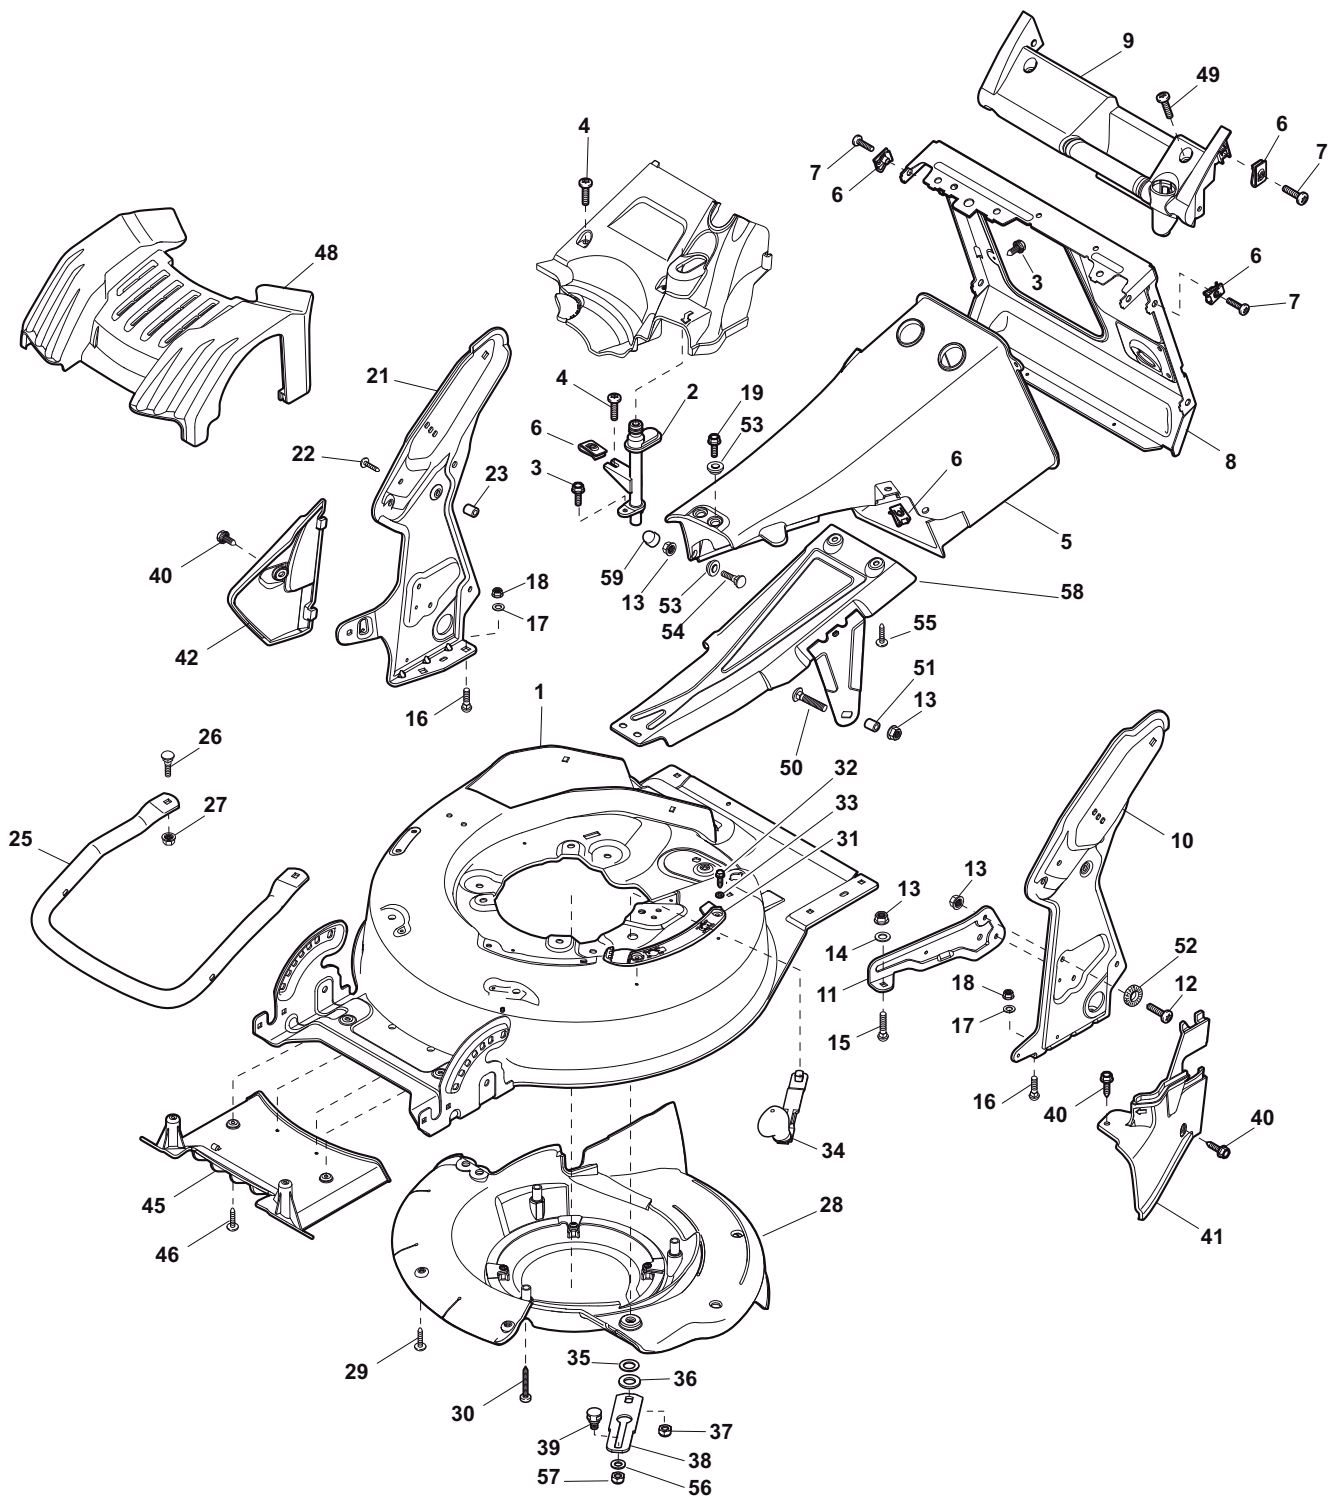

POS	PART. NO	Q.ty	DESCRIPTION	DESCRIZIONE	DESCRIPTION	BESCHREIBUNG	REMARKS
1	381003865/0	1	Deck Yellow	Chassis Giallo	Châssis Jaune	Gehäuse Gelb	
1	381003943/0	1	Deck INOX	Chassis INOX	Châssis INOX	Gehäuse INOX	
2	322034001/1	1	Washing Connection	Attacco Acqua	Attaque Lavage	Waschenverbindung	
3	125943004/0	5	Screw	Vite	Vis	Schraube	
4	112727802/0	2	Screw	Vite	Vis	Schraube	
5	322108297/0	1	Conveyor Yellow	Convogliatore Giallo	Convoyeur Jaune	Leitblechsatz Gelb	
6	112437507/0	12	Plate	Piastrina	Plaquette	Plättchen	
7	112727802/0	8	Screw	Vite	Vis	Schraube	
8	381545321/1	1	Rear Plate	Piastra Posteriore	Plaque Arriere	Hintere Platte	TR
8	381545323/1	1	Rear Plate	Piastra Posteriore	Plaque Arriere	Hintere Platte	TR/E
9	322785282/0	1	Support	Supporto	Support	Halter	
10	381545333/0	1	Bracket, L	Staffa Sx	Bride G	Pratze, Linke	
11	322545191/0	1	Support	Supporto	Support	Halter	
12	112727803/0	2	Screw	Vite	Vis	Schraube	
13	12154510/0	4	Nut	Dado	Ecrou	Mutter	
14	12521330/0	1	Washer	Rosetta	Rondelle	Scheibe	
15	12815200/0	1	Screw	Vite	Vis	Schraube	
16	12818690/0	4	Screw	Vite	Vis	Schraube	
17	12521350/0	4	Washer	Rosetta	Rondelle	Scheibe	
18	12155000/0	4	Nut	Dado	Ecrou	Mutter	
19	12729601/1	2	Screw	Vite	Vis	Schraube	
21	381545331/0	1	Bracket, R	Staffa Dx	Bride D	Pratze, Rechte	
22	112735662/1	2	Screw	Vite	Vis	Schraube	
23	122534128/0	2	Pin	Piolo	Bondon	Dübel	
25	381393701/1	2	Protection	Protezione	Protection	Schutz	
26	12815205/0	2	Screw	Vite	Vis	Schraube	
27	12154510/0	2	Nut	Dado	Ecrou	Mutter	
28	381102202/0	1	Protection Mulching	Carter Mulching	Protection Mulching	Schutz Mulching	
29	125943004/0	2	Screw	Vite	Vis	Schraube	
30	112735115/0	3	Screw	Vite	Vis	Schraube	
31	322500052/2	1	Shoe	Pattino	Bloc De Glissement	Gleitblock	
32	12731580/0	2	Screw	Vite	Vis	Schraube	
33	12521331/0	2	Washer	Rosetta	Rondelle	Scheibe	
34	381003338/0	1	Lever	Leva Comando	Levier	Hebel	
35	21660100/0	1	Washer	Rosetta	Rondelle	Scheibe	
36	12521370/0	1	Washer	Rondella	Rondelle	Scheibe	
37	12154210/0	1	Nut	Dado	Ecrou	Mutter	
38	322320009/0	1	Lever	Leva	Levier	Hebel	
39	122042022/0	1	Bush	Bussola	Douille	Buchse	
40	125943004/0	3	Screw	Vite	Vis	Schraube	
41	322109826/0	1	Guard Black	Carter Nero	Carter Noire	Blech Schwarz	
42	322109825/0	1	Guard Black	Carter Nero	Carter Noire	Blech Schwarz	
45	322500100/0	1	Air Intake Grill	Griglia Aspirazione	Grille D'Aspiration	Ansauggitter	
46	112728706/0	6	Screw	Vite	Vis	Schraube	
48	322226135/0	1	Mask, Yellow	Mascherina, Giallo	Mesque, Jaune	Maske, Gelb	
48	322226138/0	1	Mask, Black	Mascherina, Nero	Mesque, Noir	Maske, Schwarz	
49	112727801/0	2	Screw	Vite	Vis	Schraube	
50	112815270/0	2	Screw	Vite	Vis	Schraube	
51	122671664/0	2	Spacer	Distanziale	Entretoise	Distanzring	
52	12540040/0	2	Washer	Rosetta	Rondelle	Scheibe	
53	325160039/0	6	Spacer	Distanziale	Entretoise	Distanzring	
54	112794986/0	1	Screw	Vite	Vis	Schraube	
55	112727799/0	2	Screw	Vite	Vis	Schraube	
56	12521350/0	1	Washer	Rondella	Rondelle	Scheibe	
57	12155000/0	1	Nut	Dado	Ecrou	Mutter	
58	381608501/0	1	Stiffening Lower	Rinforzo Inf	Réinforcement Inf	Verstärkung	
59	18203853/0	1	Protection	Capuccio	Capuchon	Stecker