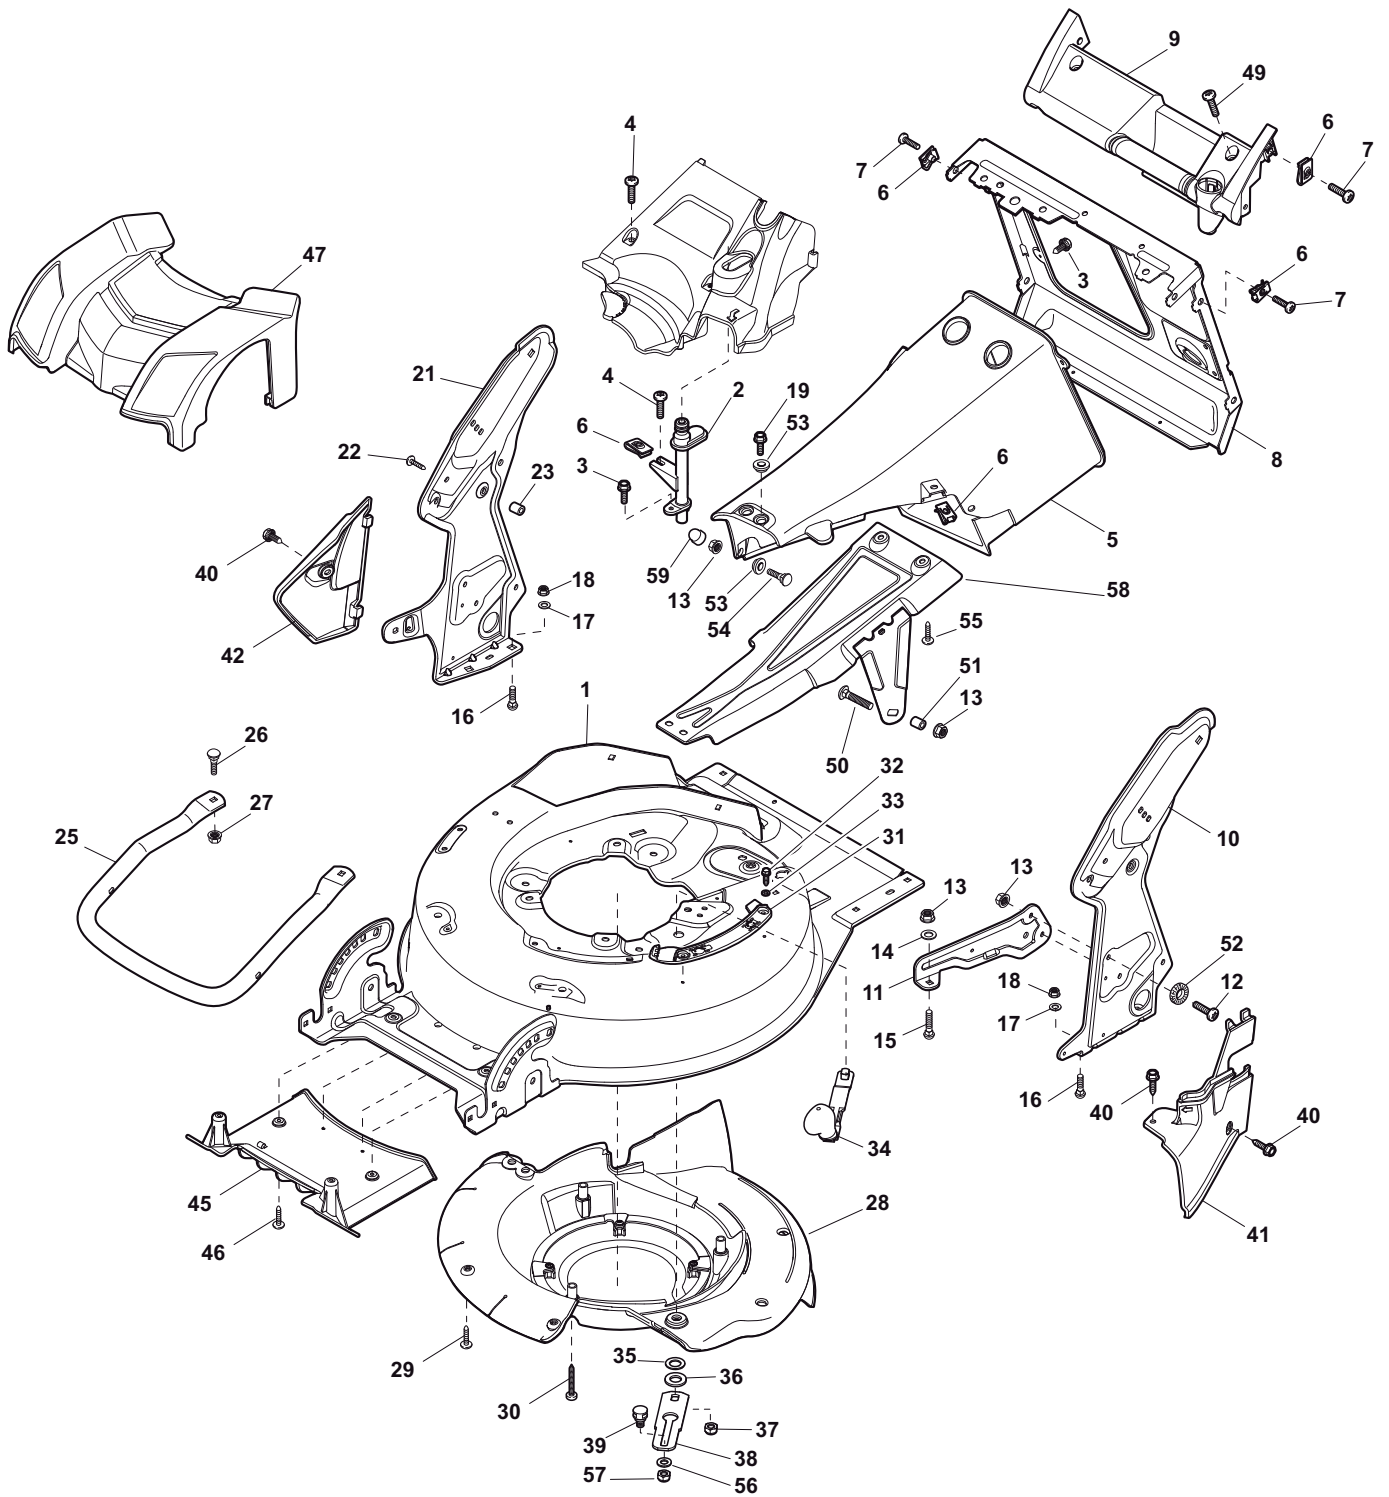

POS	PART. NO	Q.ty	DESCRIPTION	DESCRIZIONE	DESCRIPTION	BESCHREIBUNG	REMARKS
1	381003867/0	1	Deck Grey	Chassis Grigio	Châssis Gris	Gehäuse Grau	
1	381003943/0	1	Deck INOX	Chassis INOX	Châssis INOX	Gehäuse INOX	
2	322034001/1	1	Washing Connection	Attacco Acqua	Attaque Lavage	Waschenverbindung	
3	125943004/0	5	Screw	Vite	Vis	Schraube	
4	112727802/0	2	Screw	Vite	Vis	Schraube	
5	322108296/0	1	Conveyor Red	Convogliatore Rosso	Convoyeur Rouge	Leitblechsatz Rot	
6	112437507/0	12	Plate	Piastrina	Plaquette	Plättchen	
7	112727802/0	8	Screw	Vite	Vis	Schraube	
8	381545321/1	1	Rear Plate	Piastra Posteriore	Plaque Arriere	Hintere Platte	TR
8	381545323/1	1	Rear Plate	Piastra Posteriore	Plaque Arriere	Hintere Platte	TR/E
9	322785282/0	1	Support	Supporto	Support	Halter	
10	381545333/0	1	Bracket, L	Staffa Sx	Bride G	Pratze, Linke	
11	322545191/0	1	Support	Supporto	Support	Halter	
12	112727803/0	2	Screw	Vite	Vis	Schraube	
13	12154510/0	4	Nut	Dado	Ecrou	Mutter	
14	12521330/0	1	Washer	Rosetta	Rondelle	Scheibe	
15	12815200/0	1	Screw	Vite	Vis	Schraube	
16	12818690/0	4	Screw	Vite	Vis	Schraube	
17	12521350/0	4	Washer	Rosetta	Rondelle	Scheibe	
18	12155000/0	4	Nut	Dado	Ecrou	Mutter	
19	12729601/1	2	Screw	Vite	Vis	Schraube	
21	381545331/0	1	Bracket, R	Staffa Dx	Bride D	Pratze, Rechte	
22	112735662/1	2	Screw	Vite	Vis	Schraube	
23	122534128/0	2	Pin	Piolo	Bondon	Dübel	
25	381393701/1	2	Protection	Protezione	Protection	Schutz	
26	12815205/0	2	Screw	Vite	Vis	Schraube	
27	12154510/0	2	Nut	Dado	Ecrou	Mutter	
28	381102202/0	1	Protection Mulching	Carter Mulching	Protection Mulching	Schutz Mulching	
29	125943004/0	2	Screw	Vite	Vis	Schraube	
30	112735115/0	3	Screw	Vite	Vis	Schraube	
31	322500052/2	1	Shoe	Pattino	Bloc De Glissement	Gleitblock	
32	12731580/0	2	Screw	Vite	Vis	Schraube	
33	12521331/0	2	Washer	Rosetta	Rondelle	Scheibe	
34	381003338/0	1	Lever	Leva Comando	Levier	Hebel	
35	21660100/0	1	Washer	Rosetta	Rondelle	Scheibe	
36	12521370/0	1	Washer	Rondella	Rondelle	Scheibe	
37	12154210/0	1	Nut	Dado	Ecrou	Mutter	
38	322320009/0	1	Lever	Leva	Levier	Hebel	
39	122042022/0	1	Bush	Bussola	Douille	Buchse	
40	125943004/0	3	Screw	Vite	Vis	Schraube	
41	322109826/0	1	Guard Black	Carter Nero	Carter Noire	Blech Schwarz	
42	322109825/0	1	Guard Black	Carter Nero	Carter Noire	Blech Schwarz	
45	322500100/0	1	Air Intake Grill	Griglia Aspirazione	Grille D'Aspiration	Ansauggitter	
46	112728706/0	6	Screw	Vite	Vis	Schraube	
47	322226134/0	1	Mask, Red	Mascherina, Rosso	Mesque, Rouge	Maske, Rot	
49	112727801/0	2	Screw	Vite	Vis	Schraube	
50	112815270/0	2	Screw	Vite	Vis	Schraube	
51	122671664/0	2	Spacer	Distanziale	Entretoise	Distanzring	
52	12540040/0	2	Washer	Rosetta	Rondelle	Scheibe	
53	325160039/0	6	Spacer	Distanziale	Entretoise	Distanzring	
54	112794986/0	1	Screw	Vite	Vis	Schraube	
55	112727799/0	2	Screw	Vite	Vis	Schraube	
56	12521350/0	1	Washer	Rondella	Rondelle	Scheibe	
57	12155000/0	1	Nut	Dado	Ecrou	Mutter	
58	381608501/0	1	Stiffening Lower	Rinforzo Inf	Réinforcement Inf	Verstärkung	
59	18203853/0	1	Protection	Capuccio	Capuchon	Stecker