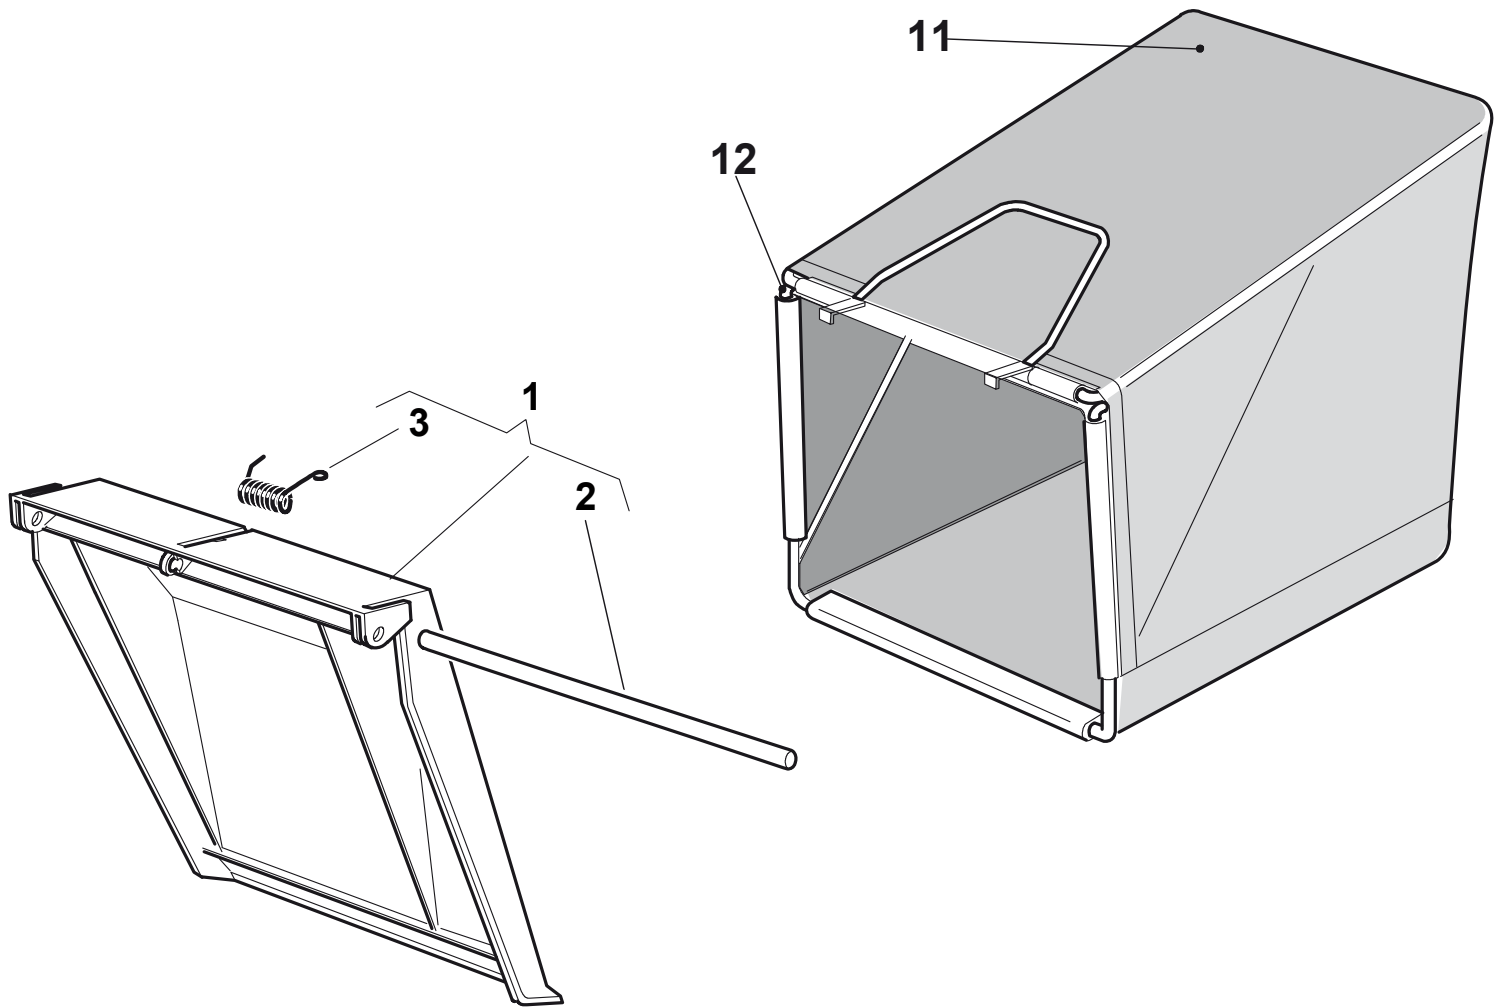

N.	CODE	Q.TY	DESCRIZIONE	DESCRIPTION	DESCRIPTION	BESCHREIBUNG	REMARK
1	381008041/0	1	Parasassi	Stone-Guard	Pare-Pierres	Prallblech	
2	22450270/0	1	Molla	Spring	Ressort	Feder	
3	22517907/0	1	Perno	Pin	Pivot	Bolzen	
11	81002124/1	1	Sacco, Tela	Box, Fabric	Sac, Toile	Sack, Tuck	
12	81006430/0	1	Telaio Sacco	Chassis Box	Châssis Bac	Rahmen Sack