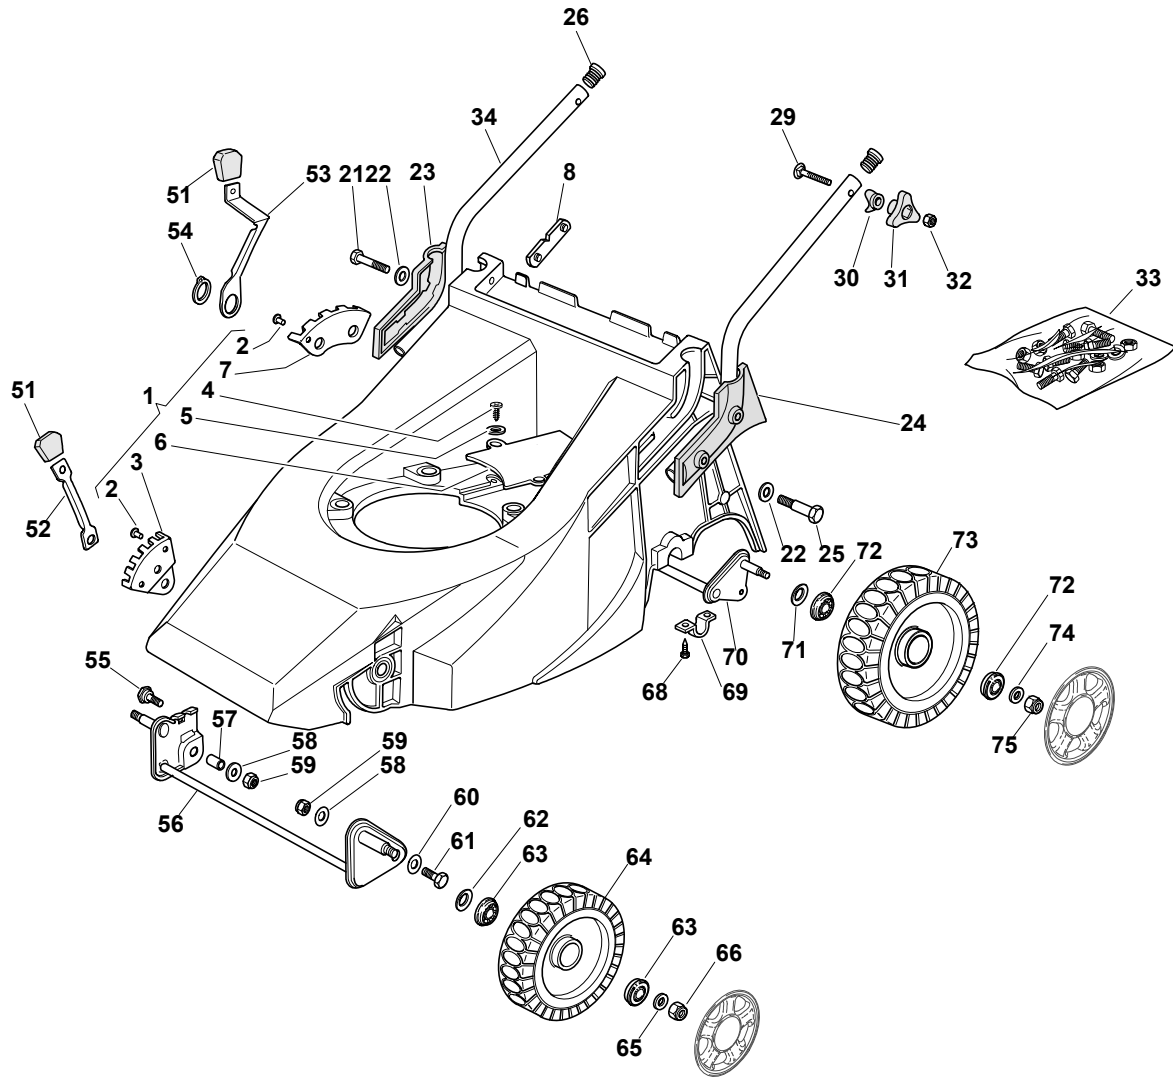

N.	CODE	Q.TY	DESCRIZIONE	DESCRIPTION	DESCRIPTION	BESCHREIBUNG	REMARK
1	81001415/1	1	Chassis Rosso	Deck Red	Châssis Rouge	Gehäuse Rot	
2	12500070/0	3	Rivetto	Rivet	Rivet	Niete	
3	22735535/0	1	Settore Regolazione Altezza	Sector, Height Adjustment	Secteur Reglage Hauteur	Sektor, Höheverstellung	
4	12728680/0	2	Vite	Screw	Vis	Schraube	
5	12523020/0	3	Rosetta	Washer	Rondelle	Scheibe	
6	22060171/0	1	Carter Cinghia	Protection, Belt	Protection	Schutz, Riemen	
7	22735508/0	1	Settore Regolazione Altezza	Sector, Height Adjustment	Secteur Reglage Hauteur	Sektor, Höheverstellung	
8	22551632/1	2	Piastrina Fissaggio Manico	Plate For Handle Fastening	Plaquette Fixage Mancheron	Platte Holmbefestigung	
21	12691400/0	2	Vite	Screw	Vis	Schraube	
22	12521350/0	4	Rosetta	Washer	Rondelle	Scheibe	
23	22600042/0	1	Prot. Manico Dx	Protection, R	Protection Mancheron D	Schutz,	
24	22600043/0	1	Prot. Manico Sx	Protection, L	Protection Mancheron G	Schutz, Linkerholm	
25	12691900/0	2	Vite	Screw	Vis	Schraube	
26	18566110/0	2	Puntale	Cap	Bouchon	Gummistopfen	
29	12819120/0	2	Vite	Screw	Vis	Schraube	
30	22680006/1	2	Rosetta	Washer	Rondelle	Scheibe	
31	22399900/0	2	Manopolina	Knob	Poignée	Griff	
32	12293200/0	2	Dado	Nut	Ecrou	Mutter	
33	81008594/0	1	Dotazione Viteria	Outfit, Screws	Dotation Visserie	Satz, Schrauben	
34	81006917/0	2	Manico, Parte Inf	Handle, Lower Part	Mancheron, Partie Inferieure	Holm, Unterteil	
51	22400000/1	2	Manopolina	Knob	Poignée	Griff	
52	22321502/1	1	Leva Regolazione Altezza	Lever, Height Adjustment	Levier, Reglage Hauteur	Hebel, Höheverstellung	
53	22321497/0	1	Leva Regolazione Altezza	Lever, Height Adjustment	Levier, Reglage Hauteur	Hebel, Höheverstellung	
54	12609260/0	1	Anello Arresto	Ring	Anneau De Tennue	Ring	
55	22519510/0	1	Perno	Pin	Pivot	Bolzen	
56	81001408/0	1	Asse Ruote Anteriori	Axle, Front Wheels	Axe Roues Avant	Achse, Vorderrad	
57	22170950/0	1	Distanziale Dx	R Spacer	Entretoise D	Rechter Distanzring