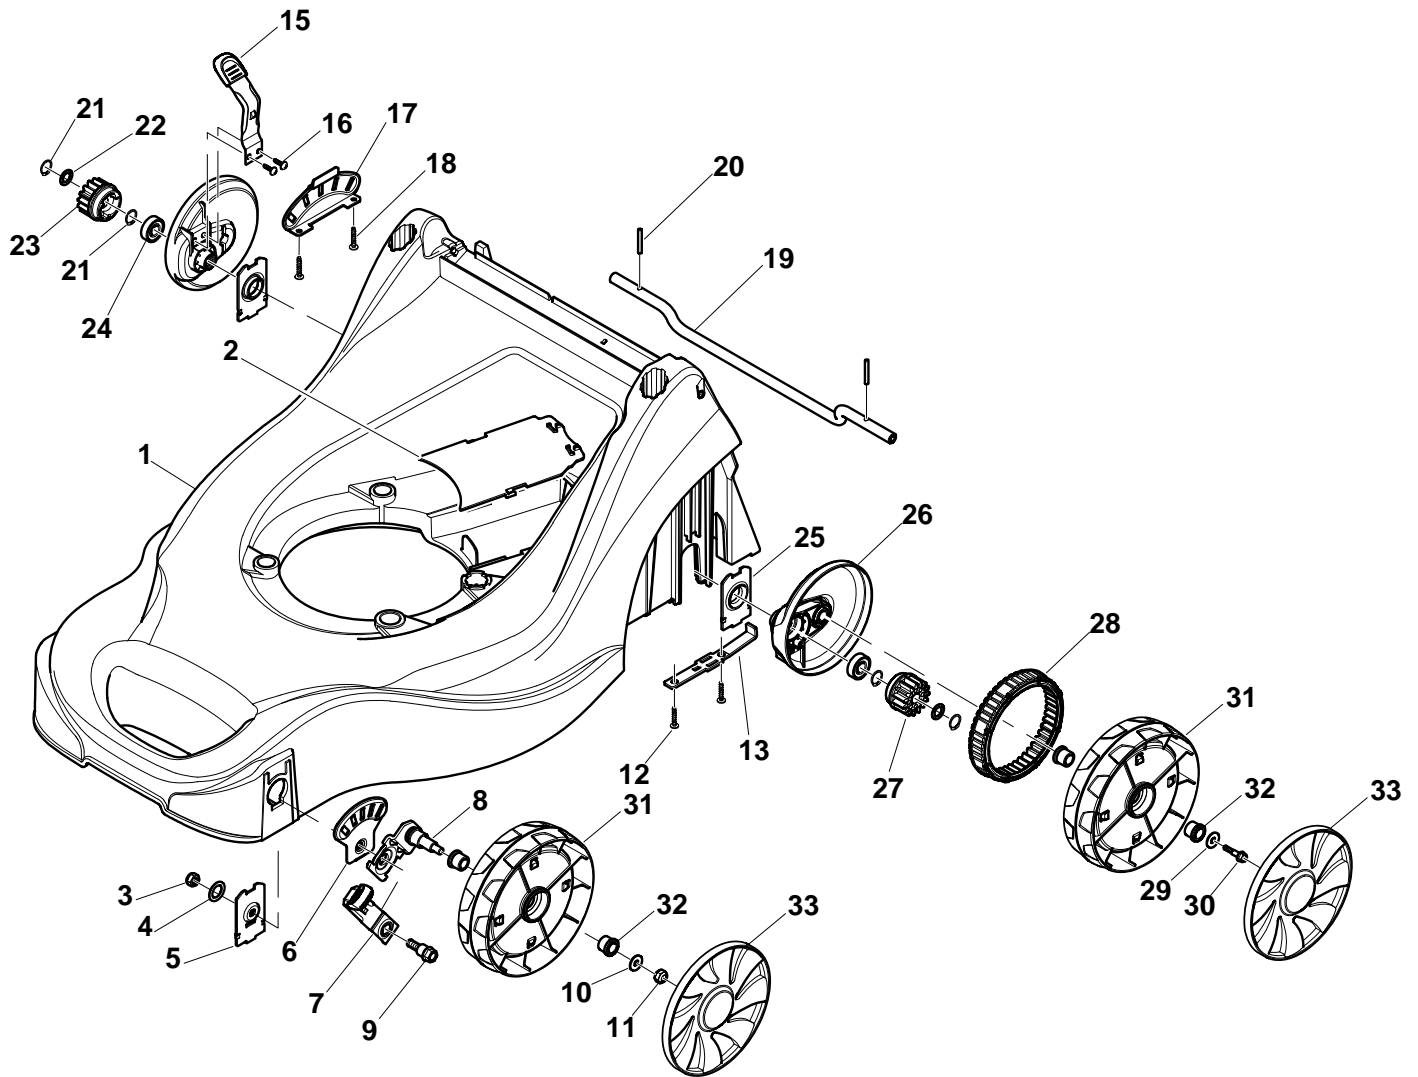

Genuine Spare Parts

EP 414 TR

Catalogo delle parti di ricambio
Spare parts catalogue
Catalogue des pieces de rechange
Ersatzteilkatalog

2011

- Use GLOBAL GARDEN PRODUCT Genuine Spare Parts specified in the parts list for repair and/or replacement.
- The contents described in the parts list may change due to improvement.
- The drawings of the spare parts are only indicative and might not represent the part in question exactly.
- The indications "right" - "left" - "front" - "rear" refer to the position of the operator when using the machine.
- When placing orders of parts for repair and/or replacement, make sure that the illustrated parts list is the one applying to the machine's year of manufacture, as shown on the identification plate attached to the machine.

N.	CODE	Q.TY	DESCRIZIONE	DESCRIPTION	DESCRIPTION	BESCHREIBUNG	REMARK
29	12523040/0	2	Rosetta	Washer	Rondelle	Scheibe	
30	12735592/0	2	Vite	Screw	Vis	Schraube	
31	322686101/0	4	Ruota Ø 175	Wheel Ø 175	Roue Ø 175	Rad Ø 175	
32	322034516/0	8	Bussola	Bush	Douille	Buchse	
33	322110642/0	4	Coprimozzo Grigio	Hub Cap Grey	Couvre-Moyeu Gris	Radkappe Grau	