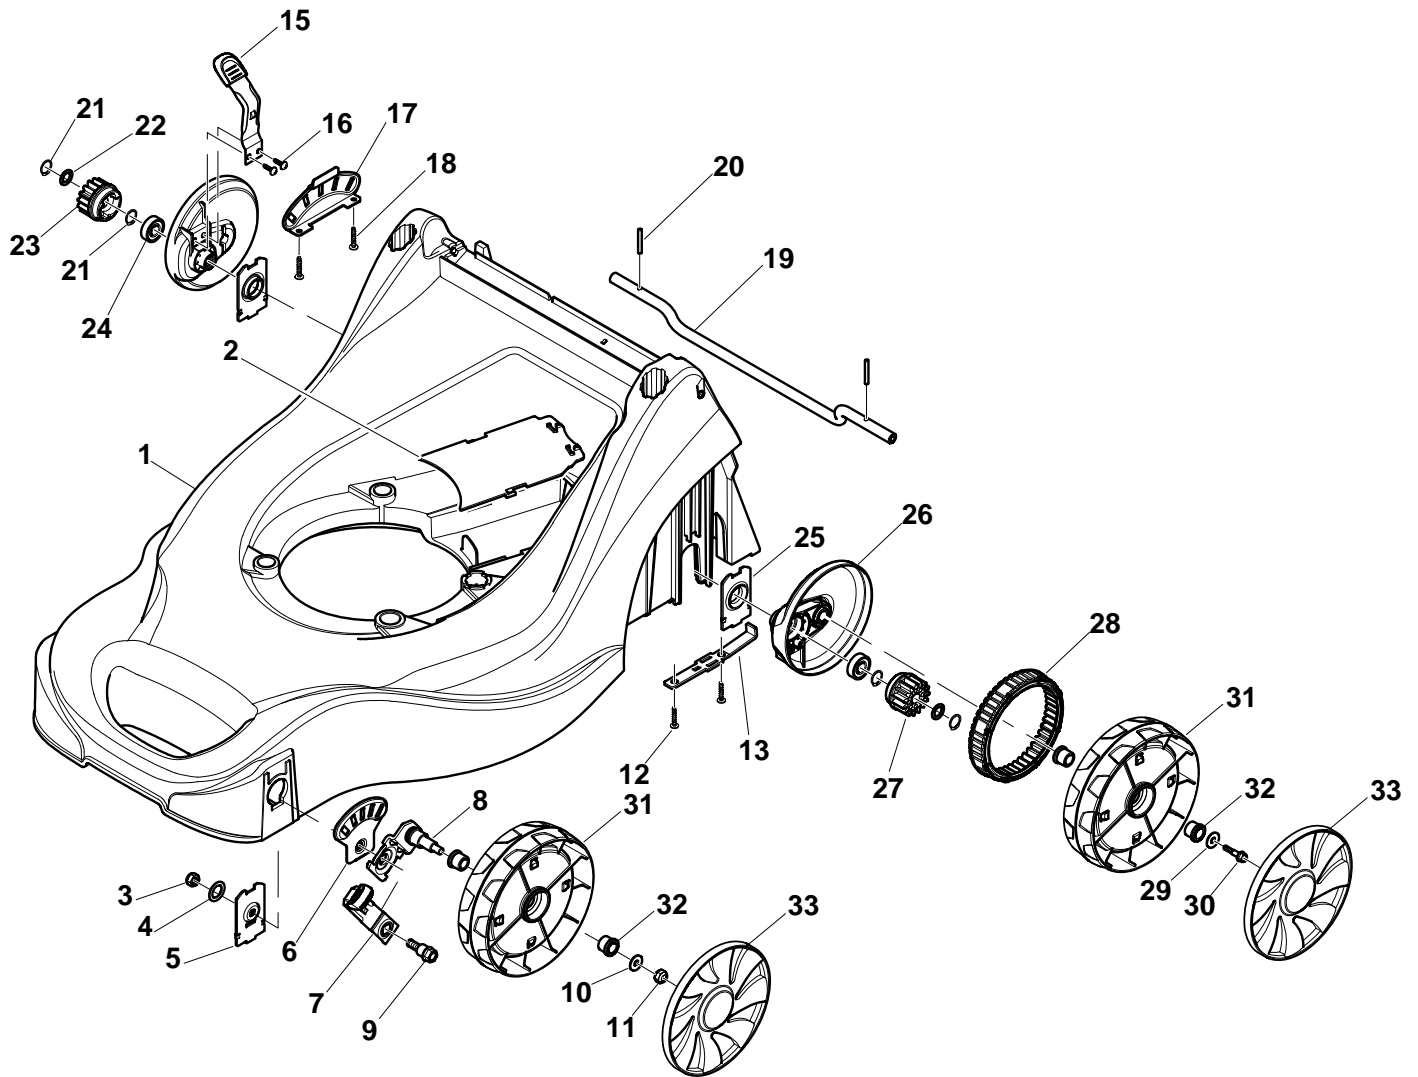

N.	CODE	Q.TY	DESCRIZIONE	DESCRIPTION	DESCRIPTION	BESCHREIBUNG	REMARK
1	322066750/0	1	Chassis Rosso	Deck Red	Châssis Rouge	Gehäuse Rot	
2	322060245/0	1	Carter Cinghia	Protection, Belt	Protection	Schutz, Riemen	
3	12293200/0	2	Dado	Nut	Ecrou	Mutter	
4	12540060/0	2	Rondella	Washer	Rondelle	Scheibe	
5	322785361/0	2	Supporto Ruote	Support, Wheels	Support Roue	Halter, Rad	
6	322735599/0	2	Settore Di Regolazione	Sector, Height Adj.	Secteur Reglage H.	Sektor, Höhenverstellung	
7	381003352/0	2	Leva Regolazione Altezza	Lever, Height Adj.	Levier Reglage H.	Hebel, Höhenverstellung	
8	381005089/0	2	Supporto Ruota	Support, Wheel	Support Roue	Halter, Rad	
9	22519811/0	2	Perno	Pin	Pivot	Bolzen	
10	12523060/0	2	Rosetta	Washer	Rondelle	Scheibe	
11	12155000/0	2	Dado	Nut	Ecrou	Mutter	
12	12728690/0	4	Vite	Screw	Vis	Schraube	
13	322608563/0	2	Rinforzo Posteriore	Rear Stiffening	Réinforcement Arriere	Hinterverstärkung	
15	381003353/0	1	Leva Regolazione Altezza	Lever, Height Adj.	Levier Reglage H.	Hebel, Höhenverstellung	
16	12728689/0	2	Vite	Screw	Vis	Schraube	
17	322735601/0	1	Settore Di Regolazione	Sector, Height Adj.	Secteur Reglage H.	Sektor, Höhenverstellung	
18	12728690/0	2	Vite	Screw	Vis	Schraube	
19	122033417/0	1	Asse Ruote Posteriori	Axle, Rear Wheels	Axe Roues Arriere	Achse, Hinterrad	
20	22753001/0	2	Spina	Pin	Goupille	Stift	
21	12608600/0	4	Seeger	Seeger	Seeger	Seeger	
22	12521370/0	2	Rondella	Washer	Rondelle	Scheibe	
23	322570135/0	1	Pignone Dx	Pinion R	Pignon D	Ritzel Rechtes	
24	19216035/0	2	Cuscinetto	Bearing	Coussinet	Lager	
25	322785379/0	2	Supporto	Support	Support	Halter	
26	322600203/0	2	Prot. Ruote	Protection, Wheel	Protection Roue	Schütz	
27	322570136/0	1	Pignone Sx	Pinion L	Pignon G	Ritzel Linkes	
28	322120118/0	2	Corona Trascinamento	Ring Gear	Couronne	Kranz