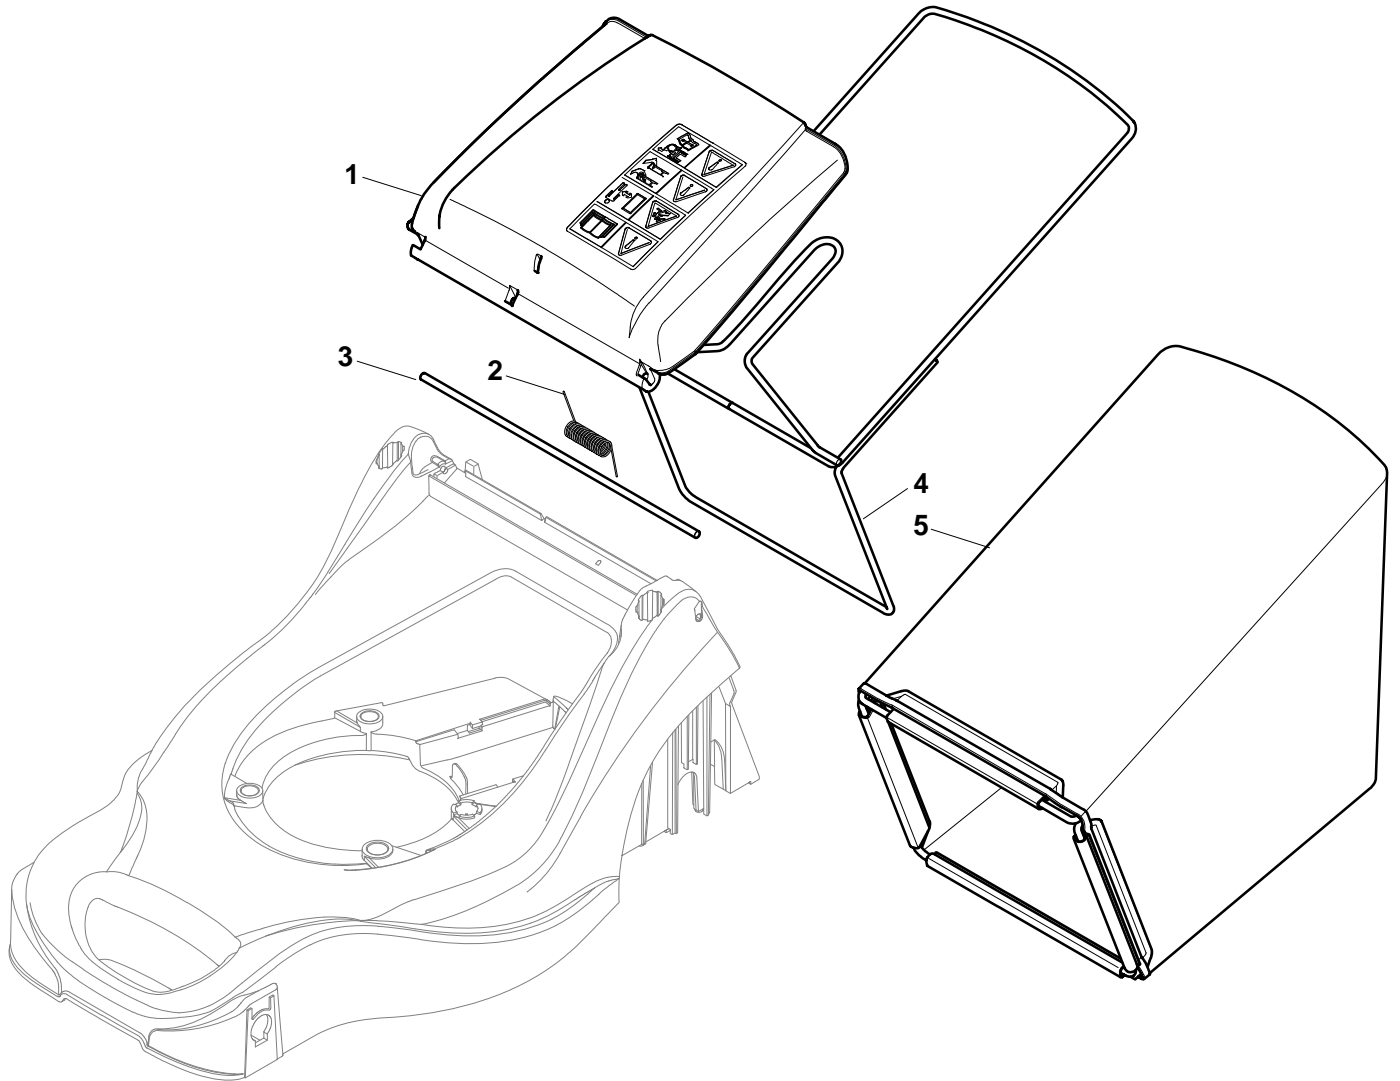

N.	CODE	Q.TY	DESCRIZIONE	DESCRIPTION	DESCRIPTION	BESCHREIBUNG	REMARK
1	322600212/0	1	Parasassi	Stone-Guard	Pare-Pierres	Prallblech	
2	122450467/0	1	Molla	Spring	Ressort	Feder	
3	122517870/0	1	Perno	Pin	Pivot	Bolzen	
4	181006420/0	1	Telaio Sacco	Chassis Box	Châssis Bac	Rahmen Sack	
5	181002320/0	1	Sacco, Tela	Box, Fabric	Sac, Toile	Sack, Tuck