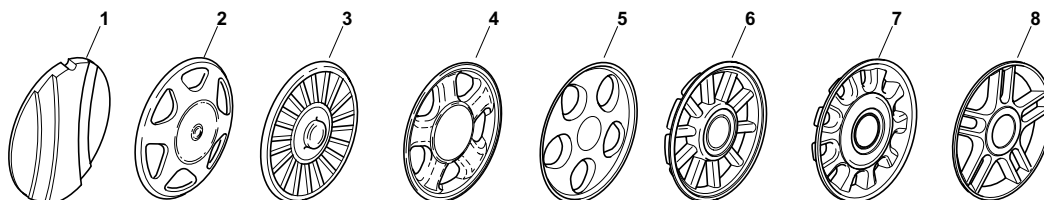

Genuine Spare Parts

Catalogo delle parti di ricambio
Spare parts catalogue
Catalogue des pieces de rechange
Ersatzteilkatalog

2010

- Use GLOBAL GARDEN PRODUCT Genuine Spare Parts specified in the parts list for repair and/or replacement.
- The contents described in the parts list may change due to improvement.
- The drawings of the spare parts are only indicative and might not represent the part in question exactly.
- The indications "right" - "left" - "front" - "rear" refer to the position of the operator when using the machine.
- When placing orders of parts for repair and/or replacement, make sure that the illustrated parts list is the one applying to the machine's year of manufacture, as shown on the identification plate attached to the machine.

GLOBAL GARDEN PRODUCTS

ENCLOSURE 1

POS.	CODE	Q.TY	DESCRIZIONE	DESCRIPTION	DESCRIPTION	BESCHREIBUNG	REMARKS
1	22110252/1		Coprimozzo Bianco	Hub Cap White	Couvre-Moyeu	Radkappe Weiße	
1	22110254/1		Coprimozzo Giallo	Hub Cap Yellow	Couvre-Moyeu	Radkappe Gelbe	
1	22110255/1		Coprimozzo Rosso	Hub Cap Red	Couvre-Moyeu	Radkappe Rote	
2	22110344/0		Coprimozzo Bianco	Hub Cap White	Couvre-Moyeu	Radkappe Weiße	
2	22110395/0		Coprimozzo Grigio	Hub Cap Grey	Couvre-Moyeu Gris	Radkappe Grau	
3	22110347/0		Coprimozzo Grigio	Hub Cap Grey	Couvre-Moyeu Gris	Radkappe Grau	
4	22110381/0		Coprimozzo Grigio	Hub Cap Grey	Couvre-Moyeu Gris	Radkappe Grau	
5	22110416/0		Coprimozzo Grigio	Hub Cap Grey	Couvre-Moyeu Gris	Radkappe Grau	
6	22110495/0		Coprimozzo Grigio	Hub Cap Grey	Couvre-Moyeu Gris	Radkappe Grau	
7	22110493/0		Coprimozzo Grigio	Hub Cap Grey	Couvre-Moyeu Gris	Radkappe Grau	
8	22110491/0		Coprimozzo Grigio	Hub Cap Grey	Couvre-Moyeu Gris	Radkappe Grau	