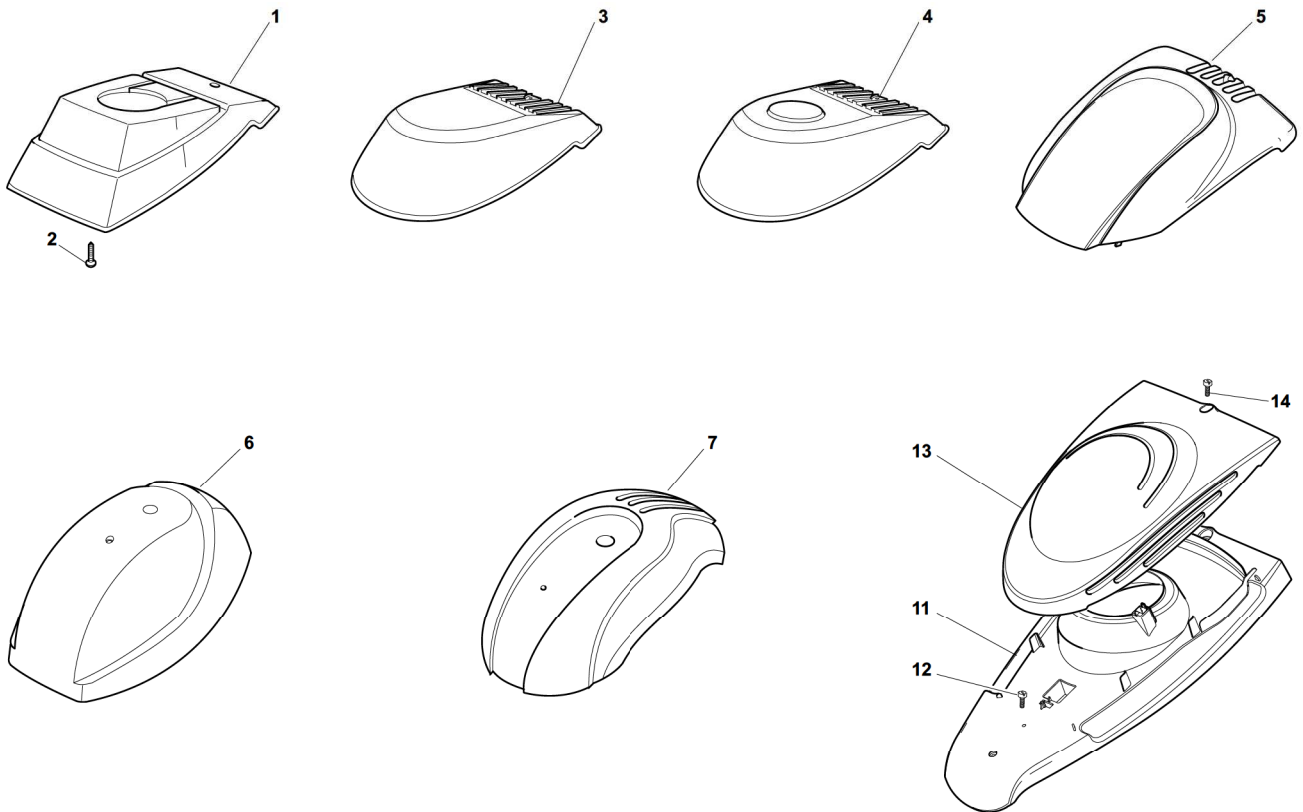

# ENCLOSURE 4

2009

004.0

1 / 1

POS.	CODE	Q.TY	DESCRIZIONE	DESCRIPTION	DESCRIPTION	BESCHREIBUNG	REMARKS
1	22055037/2	1	Capottina	Cover	Capot	Haube	
2	12728450/0	1	Vite	Screw	Vis	Schraube	
3	22055059/1	1	Capottina	Cover	Capot	Haube	
4	81002006/1	1	Capottina	Cover	Capot	Haube	
5	22055064/1	1	Capottina	Cover	Capot	Haube	
6	22055063/0	1	Capottina	Cover	Capot	Haube	
7	22055049/1	1	Capottina	Cover	Capot	Haube	
11	22785205/0	1	Supporto Capottina	Support, Cover	Support Capot	Halter, Haube	
12	12728525/0	1	Vite	Screw	Vis	Schraube	
13	22055106/0	1	Capottina, Rosso	Cover, Red	Capot Rouge	Haube Rot	
13	22055107/0	1	Capottina, Giallo	Cover, Yellow	Capot Jaune	Haube Gelb	
13	22055117/0	1	Capottina, Grigio	Cover, Grey	Capot Grau	Haube Gris	
14	12728710/0	1	Vite	Screw	Vis	Schraube	