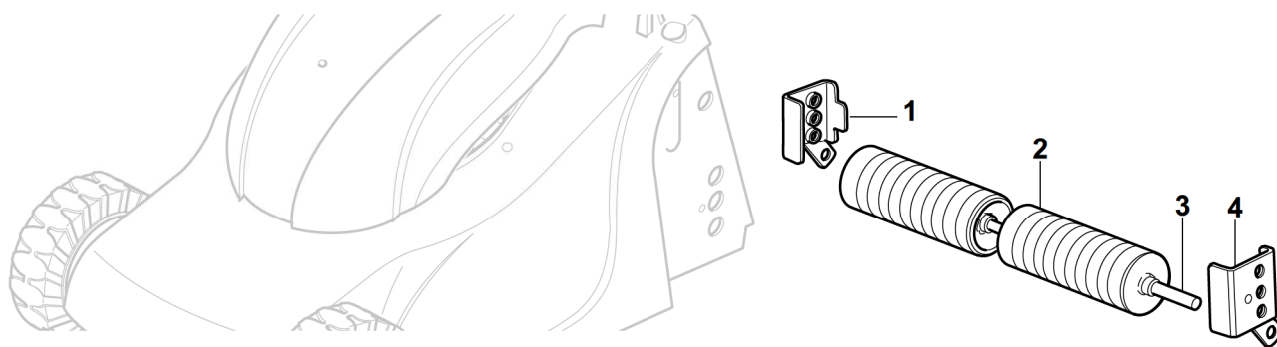

POS.	CODE	Q.TY	DESCRIZIONE	DESCRIPTION	DESCRIPTION	BESCHREIBUNG	REMARKS
1	81005097/1	1	Supporto Ruota Dx	Support, R Wheel	Support Roue Droit	Halter, Rad R	
2	22670010/1	2	Roller	Roller	Roller	Roller	
3	22519805/1	1	Perno Roller	Pin, Roller	Pivot, Roller	Bolzen, Roller	
4	81005099/1	1	Supporto Ruota Sx	Support, L Wheel	Support, G Roue	Halter, Rad Linker