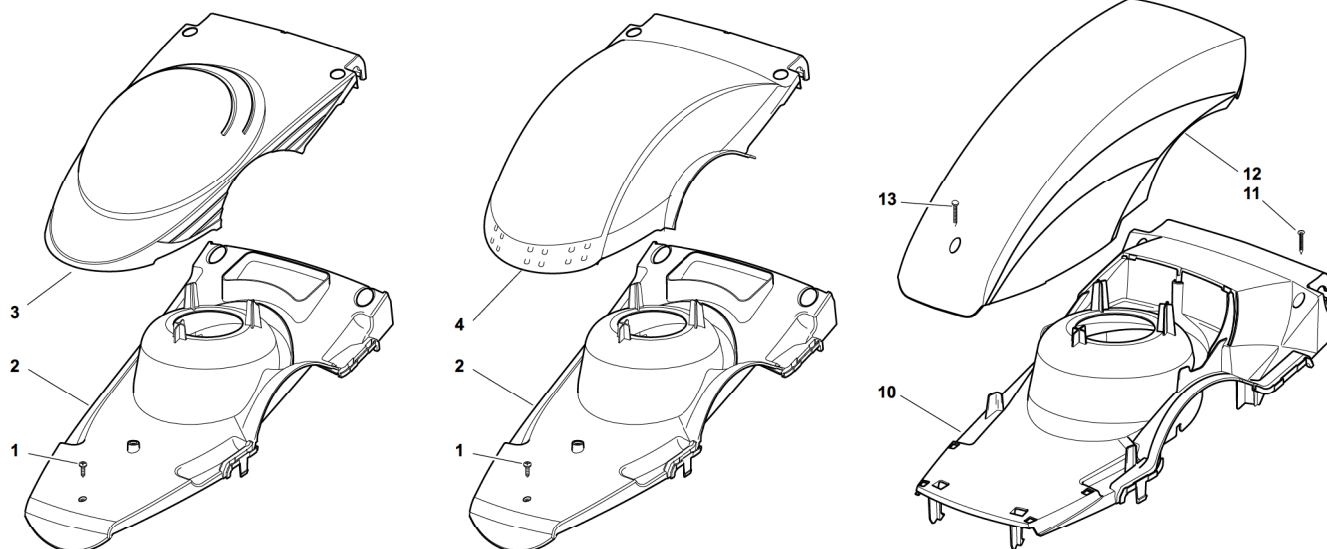

# ENCLOSURE 5

2009

005.0

1 / 1

POS.	CODE	Q.TY	DESCRIZIONE	DESCRIPTION	DESCRIPTION	BESCHREIBUNG	REMARKS
1	12728524/0	1	Vite	Screw	Vis	Schraube	
2	322109723/1	1	Supporto Capottina, Grigio	Support, Cover	Support Capot	Halter, Haube	
3	22055108/0	1	Capottina Rosso	Cover Red	Capot Rouge	Haube Rot	
3	22055109/0	1	Capottina Giallo	Cover Yellow	Capot Jaune	Haube Gelb	
3	22055124/0	1	Capottina Grigio	Cover Grey	Capot Gris	Haube Grau	
4	322055479/0	1	Capottina, Rosso	Cover, Red	Capot Rouge	Haube Rot	
4	322055493/0	1	Capottina Giallo	Cover Yellow	Capot Jaune	Haube Gelb	
10	22109733/0	1	Supporto Capottina, Grigio	Support, Cover	Support Capot	Halter, Haube	
11	12728685/0	2	Vite	Screw	Vis	Schraube	
12	22055123/0	1	Capottina Grigio	Cover Grey	Capot Gris	Haube Grau	
13	12728524/0	1	Vite	Screw	Vis	Schraube	