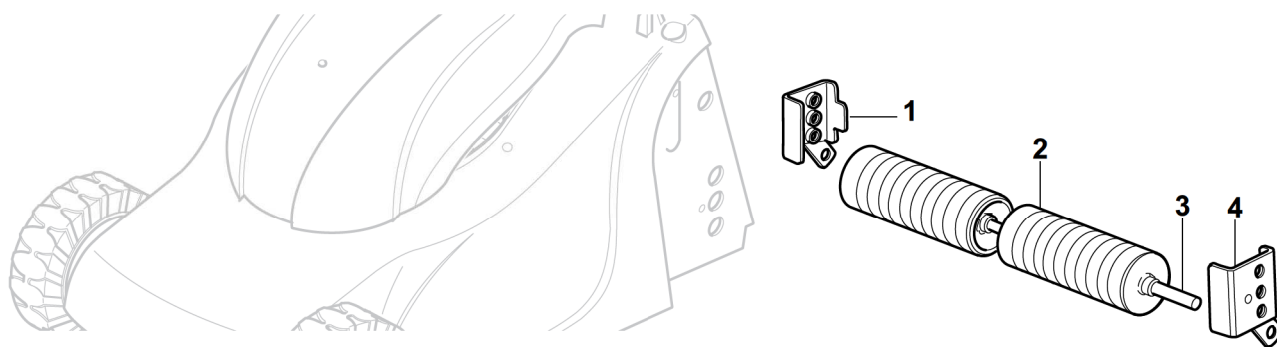

POS.	CODE	Q.TY	DESCRIZIONE	DESCRIPTION	DESCRIPTION	BESCHREIBUNG	REMARKS
1	81005097/1	1	Supporto Ruota Dx	Support, R Wheel	Support Roue Droit	Halter, Rad R	
2	22670011/1	2	Roller	Roller	Roller	Roller	
3	22519806/1	1	Perno Roller	Pin, Roller	Pivot, Roller	Bolzen, Roller	
4	81005099/1	1	Supporto Ruota Sx	Support, L Wheel	Support, G Roue	Halter, Rad Linker