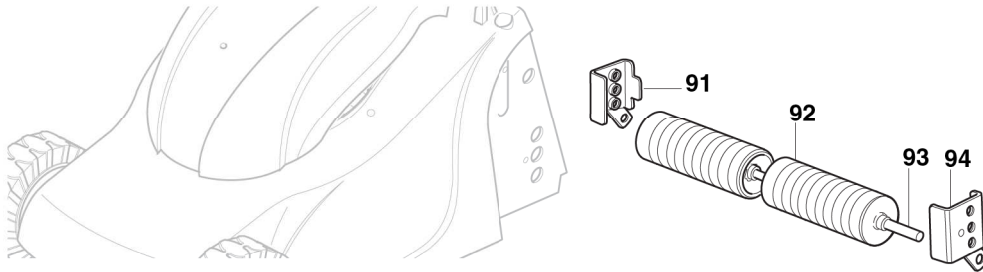

C 390

2008

171a.0

1 / 1

POS.	CODE	Q.TY	DESCRIZIONE	DESCRIPTION	DESCRIPTION	BESCHREIBUNG	REMARKS
91	81005097/1	1	SUPPORTO RUOTA DX	SUPPORT, R WHEEL	SUPPORT ROUE DROIT	HALTER, RAD R	
92	22670011/1	2	ROLLER	ROLLER	ROLLER	ROLLER	
93	22519806/1	1	PERNO ROLLER	PIN, ROLLER	PIVOT, ROLLER	BOLZEN, ROLLER	
94	81005099/1	1	SUPPORTO RUOTA SX	SUPPORT, L WHEEL	SUPPORT, G ROUE	HALTER, RAD LINKER