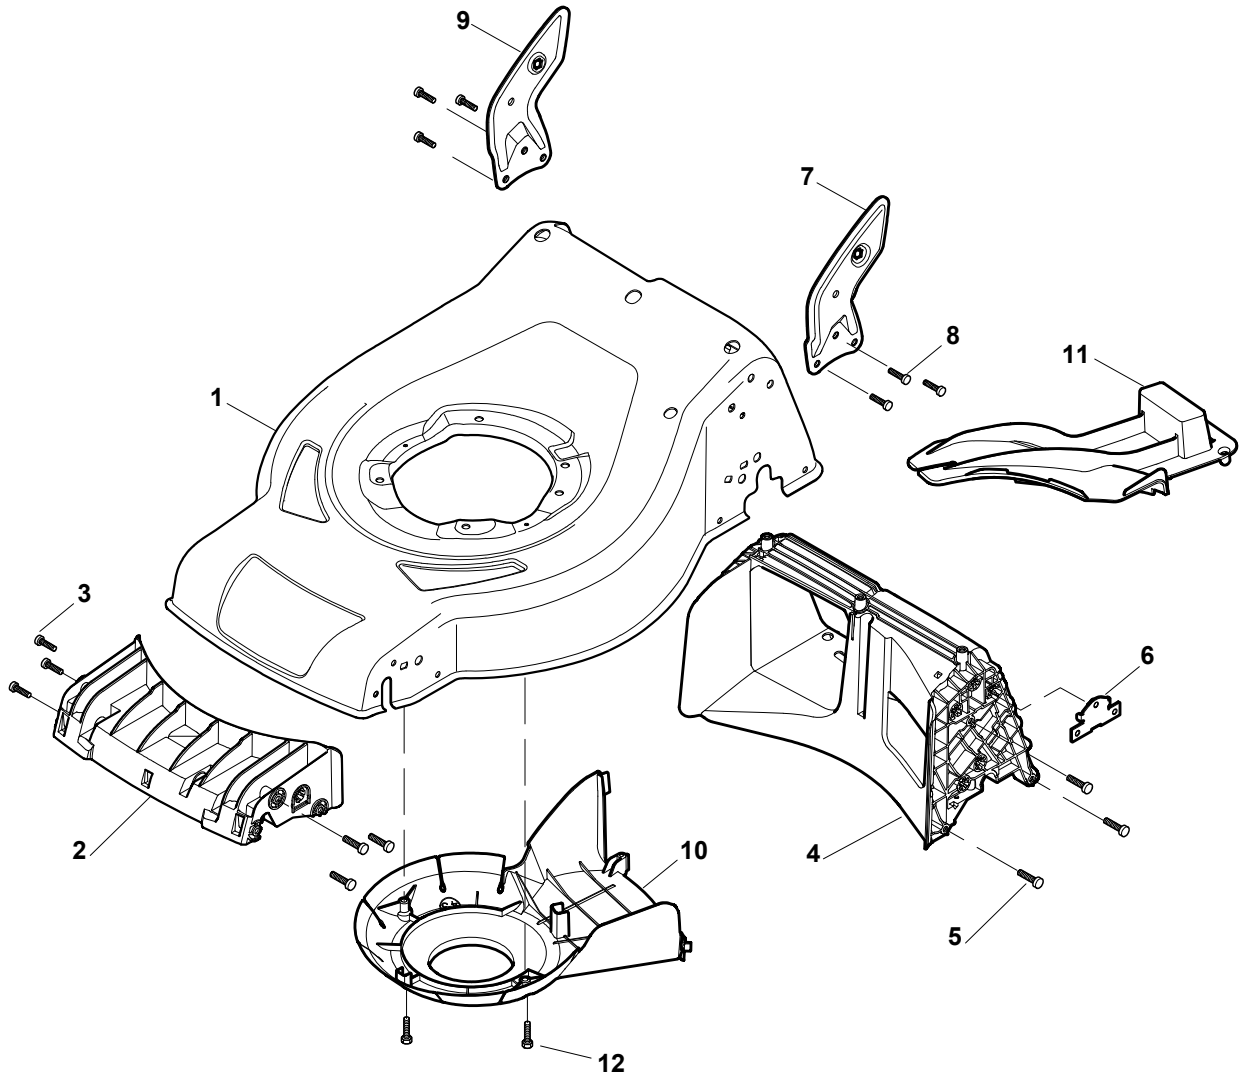

N.	CODE	Q.TY	DESCRIZIONE	DESCRIPTION	DESCRIPTION	BESCHREIBUNG	REMARK
1	381004019/0	1	Chassis Rosso	Deck Red	Châssis Rouge	Gehäuse Rot	
1	381004050/0	1	Chassis Nero	Deck Black	Châssis Noir	Gehäuse Schwarz	
2	322108300/0	1	Convogl. Anteriore	Front Conveyor Assy	Ens. Convoyeur Avant	Hinterleitblechvorder	
3	112728699/0	6	Vite	Screw	Vis	Schraube	
4	322108302/0	1	Convogl. Posteriore	Rear Conveyor Assy	Ens. Convoyeur Post.	Hinterleitblechsatz	
5	112728699/0	6	Vite	Screw	Vis	Schraube	
6	322545213/0	2	Piastrina	Plate	Plaquette	Platte	
7	381005139/0	1	Staffa Sx	Bracket, L	Bride G	Pratze, Linke	
8	112727801/0	6	Vite	Screw	Vis	Schraube	
9	381005137/0	1	Staffa Dx	Bracket, R	Bride D	Pratze, Rechte	
10	322060241/0	1	Carter Cinghia	Protection, Belt	Protection Courroie	Schutz, Riemen	
11	322140240/0	1	Deflettore	Deflector	Deflecteur	Deflektor	
12	12728530/0	2	Vite	Screw	Vis	Schraube