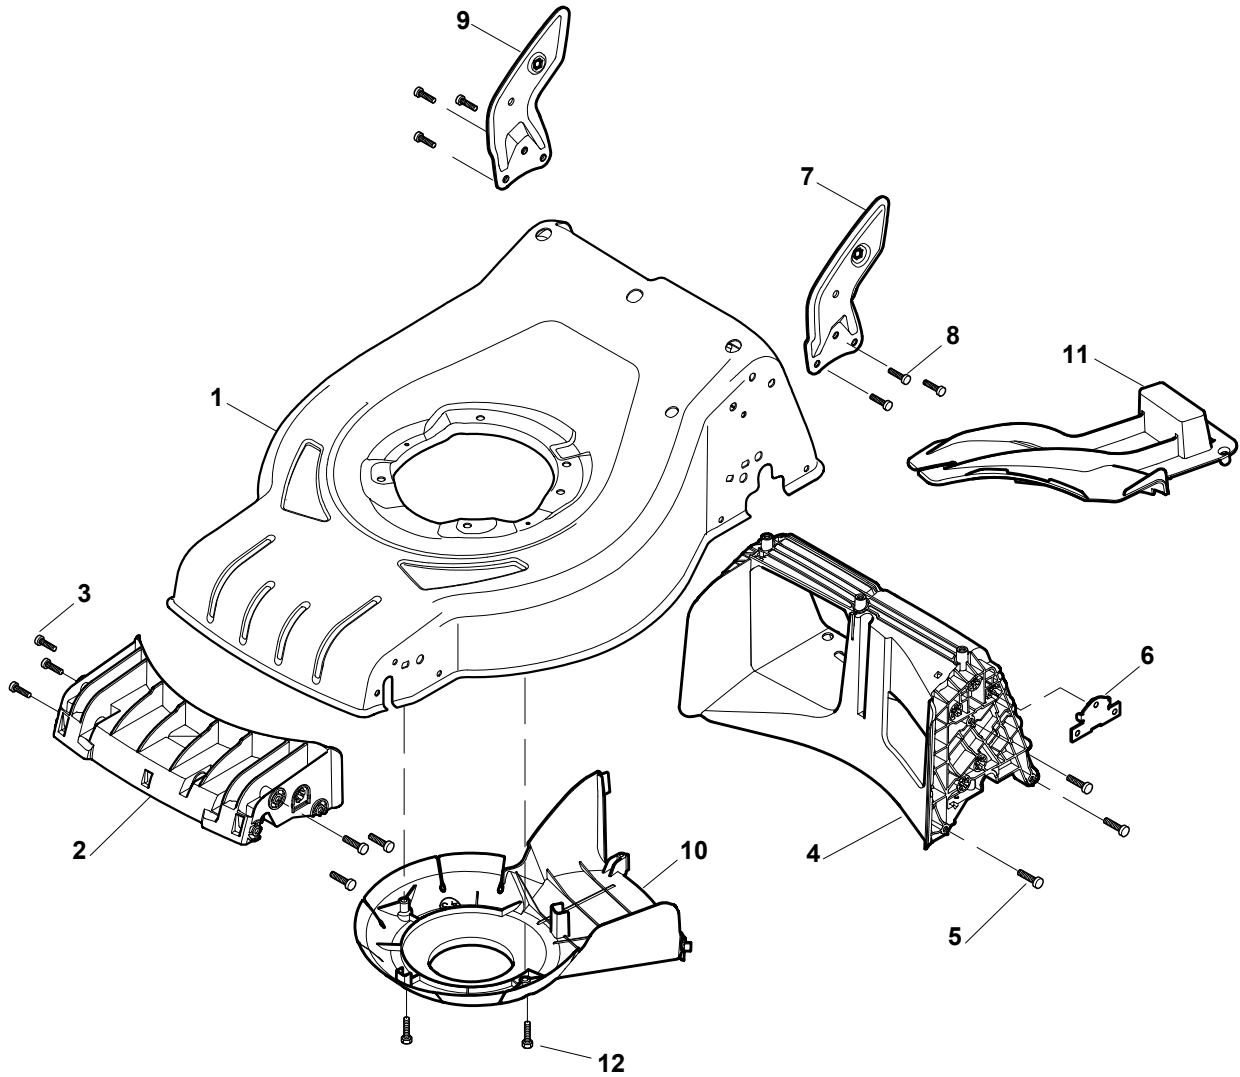

N.	CODE	Q.TY	DESCRIZIONE	DESCRIPTION	DESCRIPTION	BESCHREIBUNG	REMARK
1	381004017/0	1	Chassis Rosso	Deck Red	Châssis Rouge	Gehäuse Rot	
2	322108300/0	1	Convogl. Anteriore	Front Conveyor Assy	Ens. Convoyeur Avant	Hinterleitblechvorder	
3	112728699/0	6	Vite	Screw	Vis	Schraube	
4	322108302/0	1	Convogl. Posteriore	Rear Conveyor Assy	Ens. Convoyeur Post.	Hinterleitblechsatz	
5	112728699/0	6	Vite	Screw	Vis	Schraube	
6	322545213/0	2	Piastrina	Plate	Plaquette	Platte	
7	381005139/0	1	Staffa Sx	Bracket, L	Bride G	Pratze, Linke	
8	112727801/0	6	Vite	Screw	Vis	Schraube	
9	381005137/0	1	Staffa Dx	Bracket, R	Bride D	Pratze, Rechte	
10	322060241/0	1	Carter Cinghia	Protection, Belt	Protection Courroie	Schutz, Riemen	
11	322140240/0	1	Deflettore	Deflector	Deflecteur	Deflektor	
12	12728530/0	2	Vite	Screw	Vis	Schraube