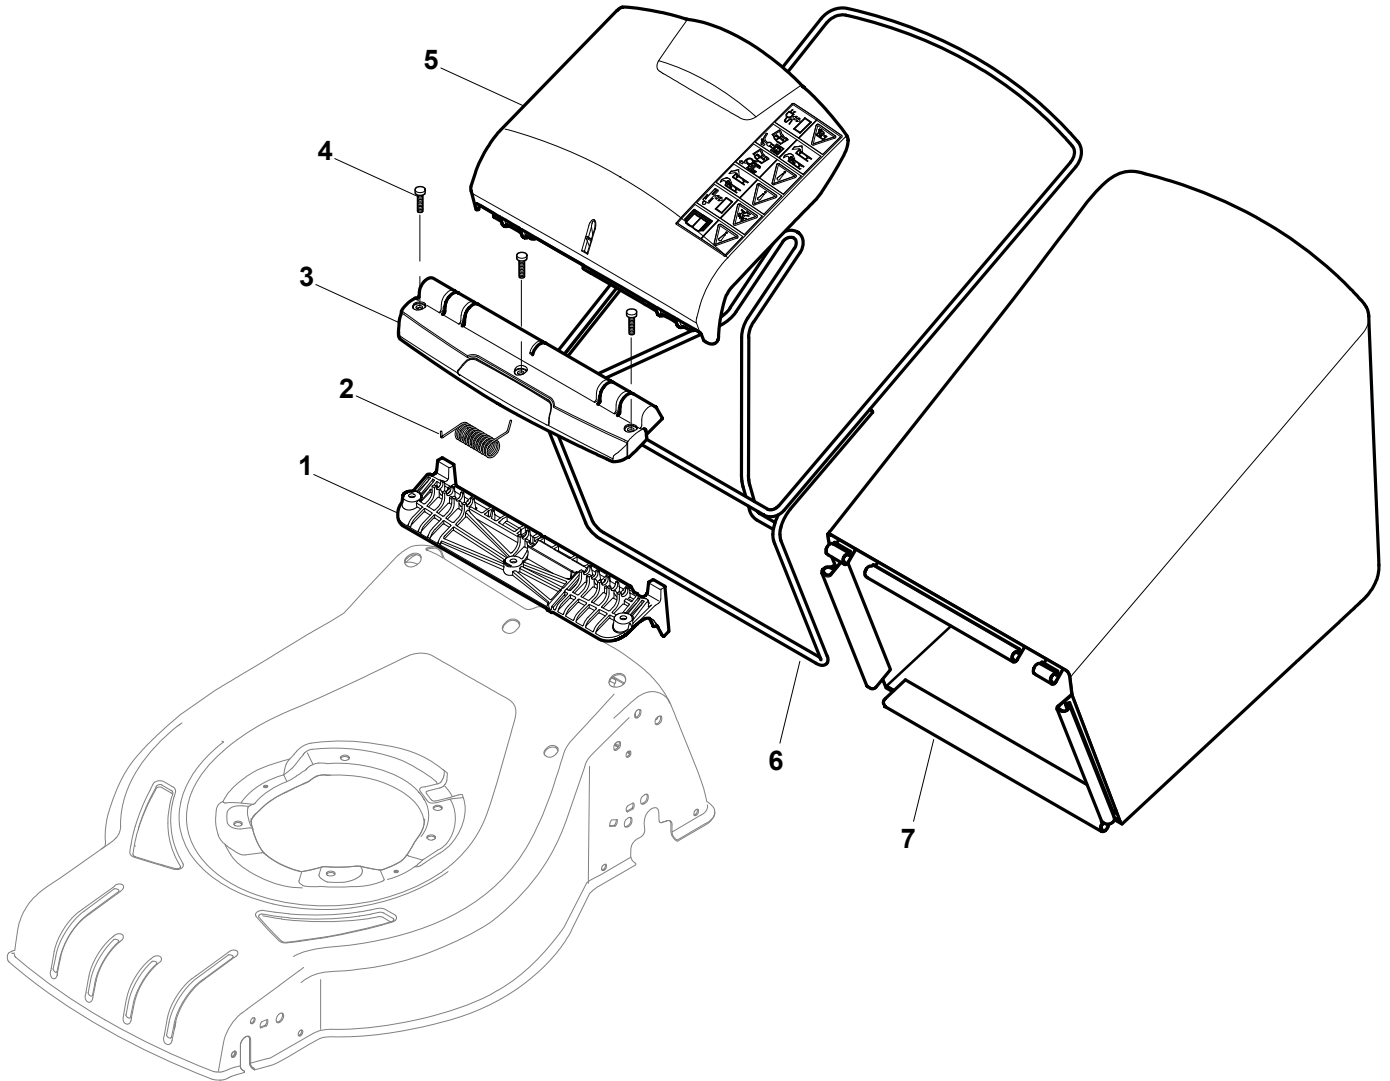

N.	CODE	Q.TY	DESCRIZIONE	DESCRIPTION	DESCRIPTION	BESCHREIBUNG	REMARK
1	322785331/0	1	Supporto	Support	Support	Halter	
2	122450464/0	1	Molla	Spring	Ressort	Feder	
3	322109556/0	1	Copertura	Cover	Couvre	Kappe	Yellow
3	322109557/0	1	Copertura	Cover	Couvre	Kappe	Grey
4	112728699/0	3	Vite	Screw	Vis	Schraube	
5	322600214/0	1	Parasassi	Stone-Guard	Pare-Pierres	Prallblech	Yellow
5	322600216/0	1	Parasassi	Stone-Guard	Pare-Pierres	Prallblech	Grey
6	181006409/0	1	Telaio Sacco	Chassis Box	Châssis Bac	Rahmen Sack	
7	181002319/0	1	Sacco, Tela	Box, Fabric	Sac, Toile	Sack, Tuck