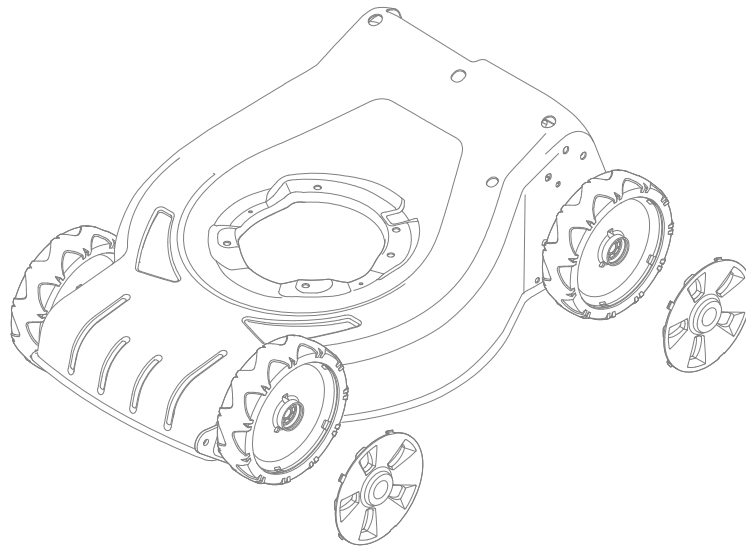

N.	CODE	Q.TY	DESCRIZIONE	DESCRIPTION	DESCRIPTION	BESCHREIBUNG	REMARK
A1	22110252/1	4	Coprimezzo Bianco	Hub Cap White	Couvre-Moyeu	Radkappe Weiße	
A1	22110254/1	4	Coprimezzo Giallo	Hub Cap Yellow	Couvre-Moyeu	Radkappe Gelbe	
A1	22110255/1	4	Coprimezzo Rosso	Hub Cap Red	Couvre-Moyeu	Radkappe Rote	
A1	22110381/0	4	Coprimezzo Grigio	Hub Cap Grey	Couvre-Moyeu Gris	Radkappe Grau	
A2	22110344/0	4	Coprimezzo Bianco	Hub Cap White	Couvre-Moyeu	Radkappe Weiße	
A2	22110395/0	4	Coprimezzo Grigio	Hub Cap Grey	Couvre-Moyeu Gris	Radkappe Grau	
A3	22110347/0	4	Coprimezzo Grigio	Hub Cap Grey	Couvre-Moyeu Gris	Radkappe Grau	
A4	22110381/0	4	Coprimezzo Grigio	Hub Cap Grey	Couvre-Moyeu Gris	Radkappe Grau	
A5	22110416/0	4	Coprimezzo Grigio	Hub Cap Grey	Couvre-Moyeu Gris	Radkappe Grau	
A6	22110491/0	4	Coprimezzo Grigio	Hub Cap Grey	Couvre-Moyeu Gris	Radkappe Grau	
A7	22110493/0	4	Coprimezzo Grigio	Hub Cap Grey	Couvre-Moyeu Gris	Radkappe Grau	
A8	22110495/0	4	Coprimezzo Grigio	Hub Cap Grey	Couvre-Moyeu Gris	Radkappe Grau	
A9	322110636/0	4	Coprimezzo Grigio	Hub Cap Grey	Couvre-Moyeu	Radkappe	
A10	322110638/0	4	Coprimezzo Grigio	Hub Cap Grey	Couvre-Moyeu	Radkappe