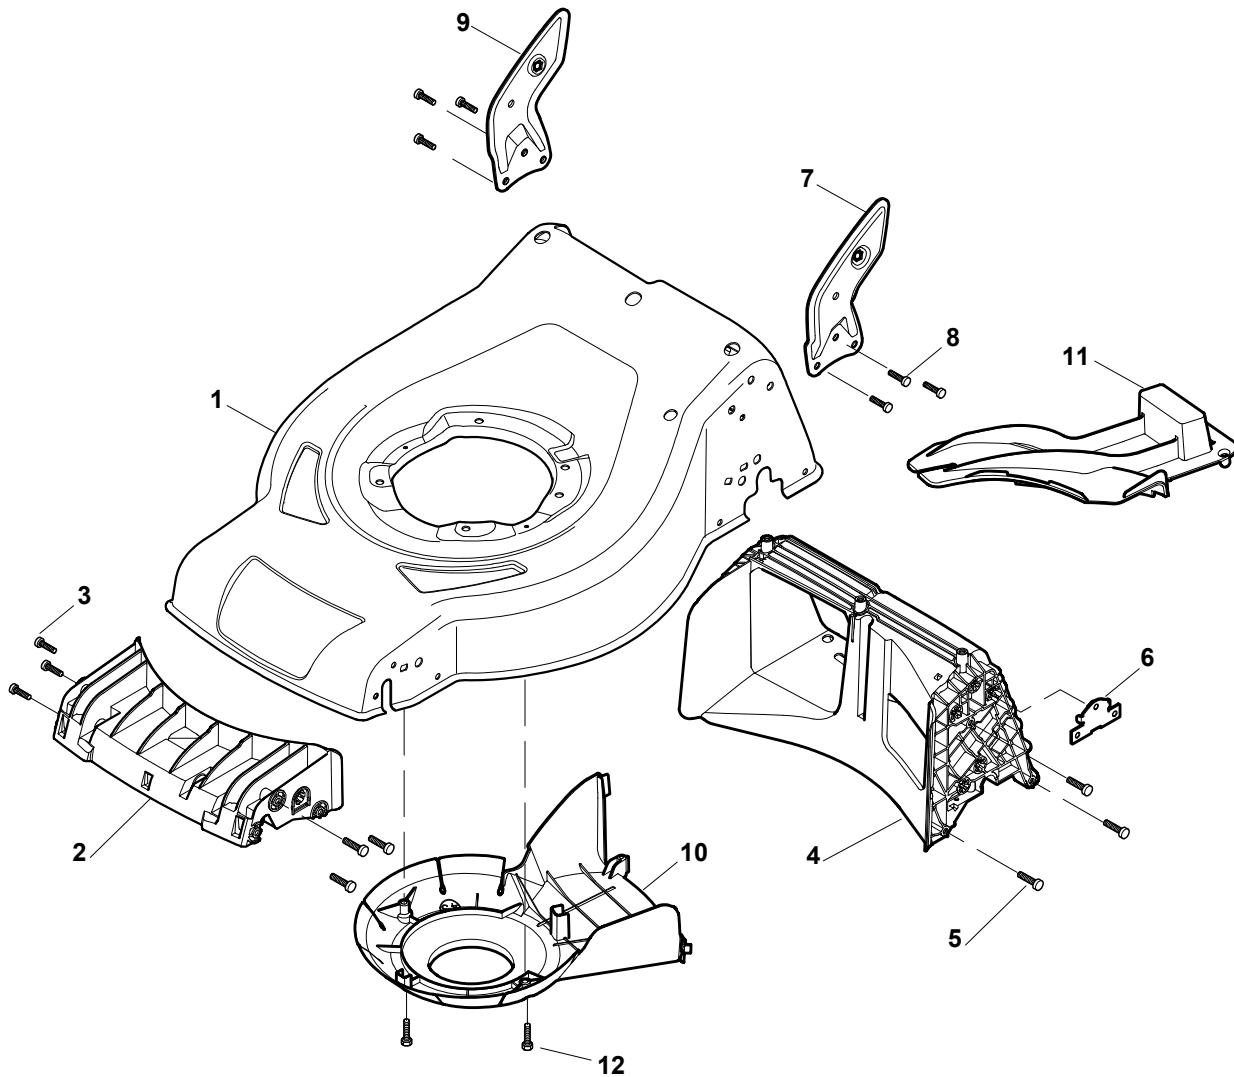

N.	CODE	Q.TY	DESCRIZIONE	DESCRIPTION	DESCRIPTION	BESCHREIBUNG	REMARK
1	381004019/0	1	Chassis Rosso	Deck Red	Châssis Rouge	Gehäuse Rot	
1	381004050/0	1	Chassis Nero	Deck Black	Châssis Noir	Gehäuse Schwarz	
2	322108300/0	1	Convogl. Anteriore	Front Conveyor Assy	Ens. Convoyeur Avant	Hinterleitblechvorder	
3	112728699/0	6	Vite	Screw	Vis	Schraube	
4	322108302/0	1	Convogl. Posteriore	Rear Conveyor Assy	Ens. Convoyeur Post.	Hinterleitblechsatz	
5	112728699/0	6	Vite	Screw	Vis	Schraube	
6	322545213/0	2	Piastrina	Plate	Plaquette	Platte	
7	381005139/0	1	Staffa Sx	Bracket, L	Bride G	Pratze, Linke	
8	112727801/0	6	Vite	Screw	Vis	Schraube	
9	381005137/0	1	Staffa Dx	Bracket, R	Bride D	Pratze, Rechte	
10	322060241/0	1	Carter Cinghia	Protection, Belt	Protection Courroie	Schutz, Riemen	
11	322140240/0	1	Deflettore	Deflector	Deflecteur	Deflektor	
12	12728530/0	2	Vite	Screw	Vis	Schraube