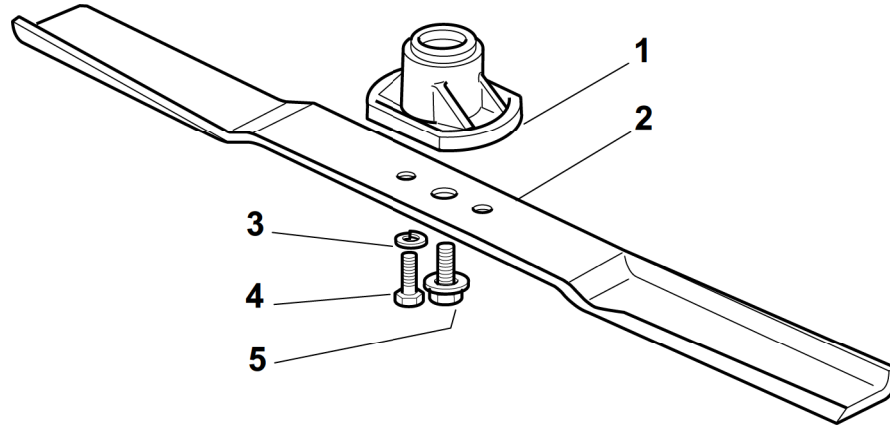

POS.	CODE	Q.TY	DESCRIZIONE	DESCRIPTION	DESCRIPTION	BESCHREIBUNG	REMARKS
1	322463186/3	1	Mozzo	Hub	Moyeu	Halter	
2	81004341/3	1	Coltello Standard	Blade Standard	Lame Standard	Messer Standard	
3	12583500/0	2	Grower	Grower	Grower	Federring	
4	12793101/0	2	Vite	Screw	Vis	Schraube	
5	81004352/0	1	Vite	Screw	Vis	Schraube