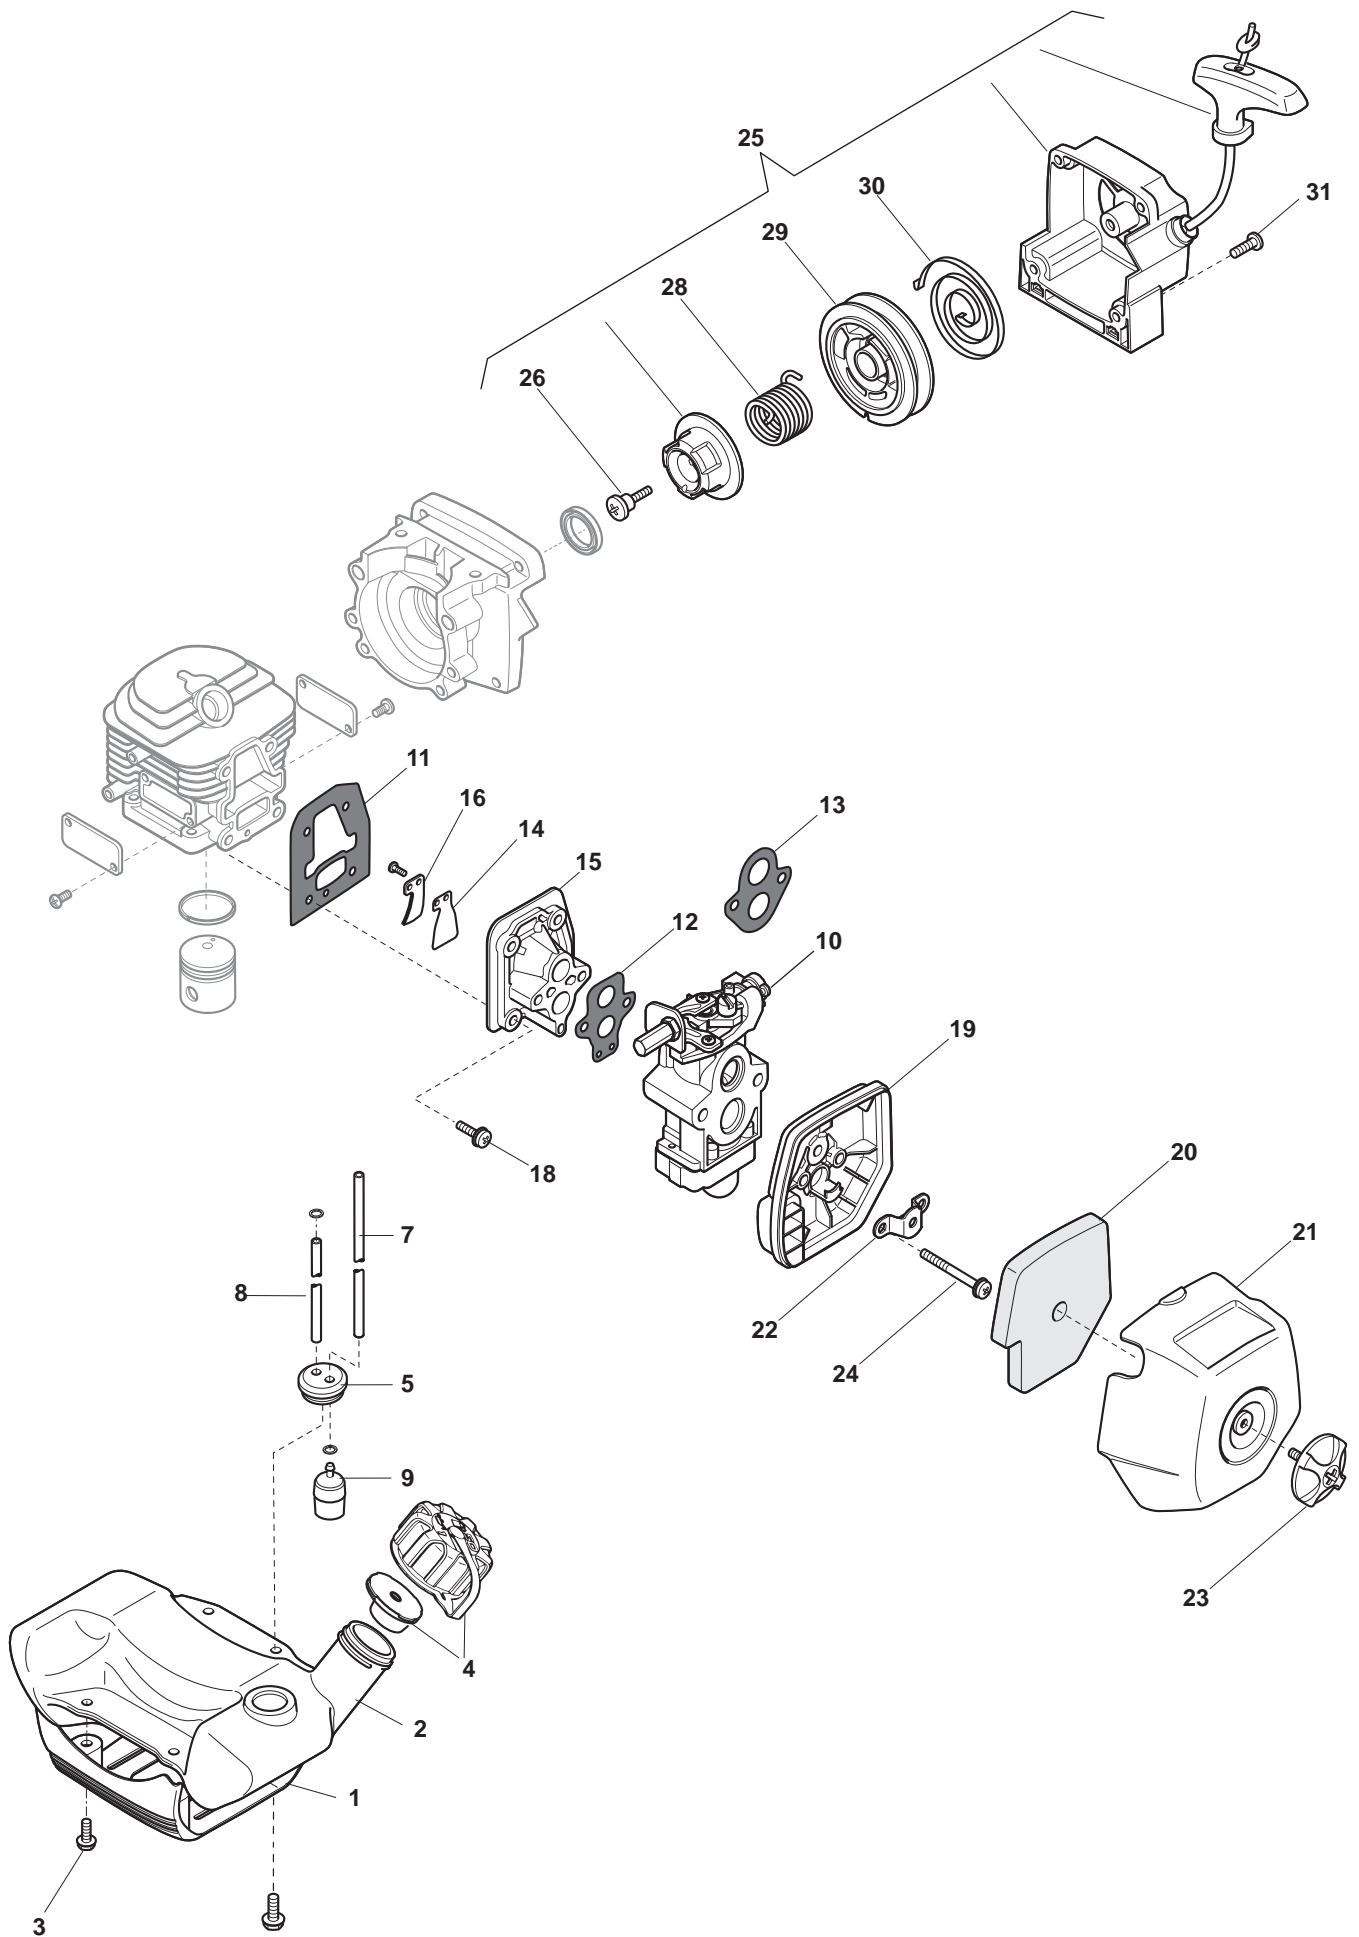

SBC 645 KD				Engine parts
POS	CODE	Q.TY	DESCRIPTION	NOTES
1	118801857/0	1	Tank Support	
2	118801892/0	1	Tank	
3	2135030	4	Screw	
4	118801957/0	1	Oil Cap	
5	118801926/0	1	Grommet	
7	118801949/0	1	Fuel Line	
8	118801954/0	1	Tube	
9	183520004/0	1	Intake	
10	118801827/0	1	Carburettor	
11	118801973/0	1	Cylinder Gasket	
12	118801967/0	1	Carburetor Gasket	
13	118801971/0	1	Gasket	
14	118801791/0	1	Breather Valve Ass.Y	
15	118801832/0	1	Insulator	
16	118801854/0	1	Stopper	
18	2135060	4	Screw	
19	118801765/0	1	Air Cleaner Base	
20	118801769/0	1	Air Filter	
21	118801785/0	1	Yellow Filter Cover	
22	118801834/0	1	Deflector	
23	118801939/0	1	Screw	
24	2135250	2	Screw	
25	118801878/0	1	Starter Assy Black	
26	118801945/0	1	Screw	
28	118801998/0	1	Spring	
29	118801902/0	1	Starter Pulley	
30	118801937/0	1	Spring	
31	2135030	4	Screw