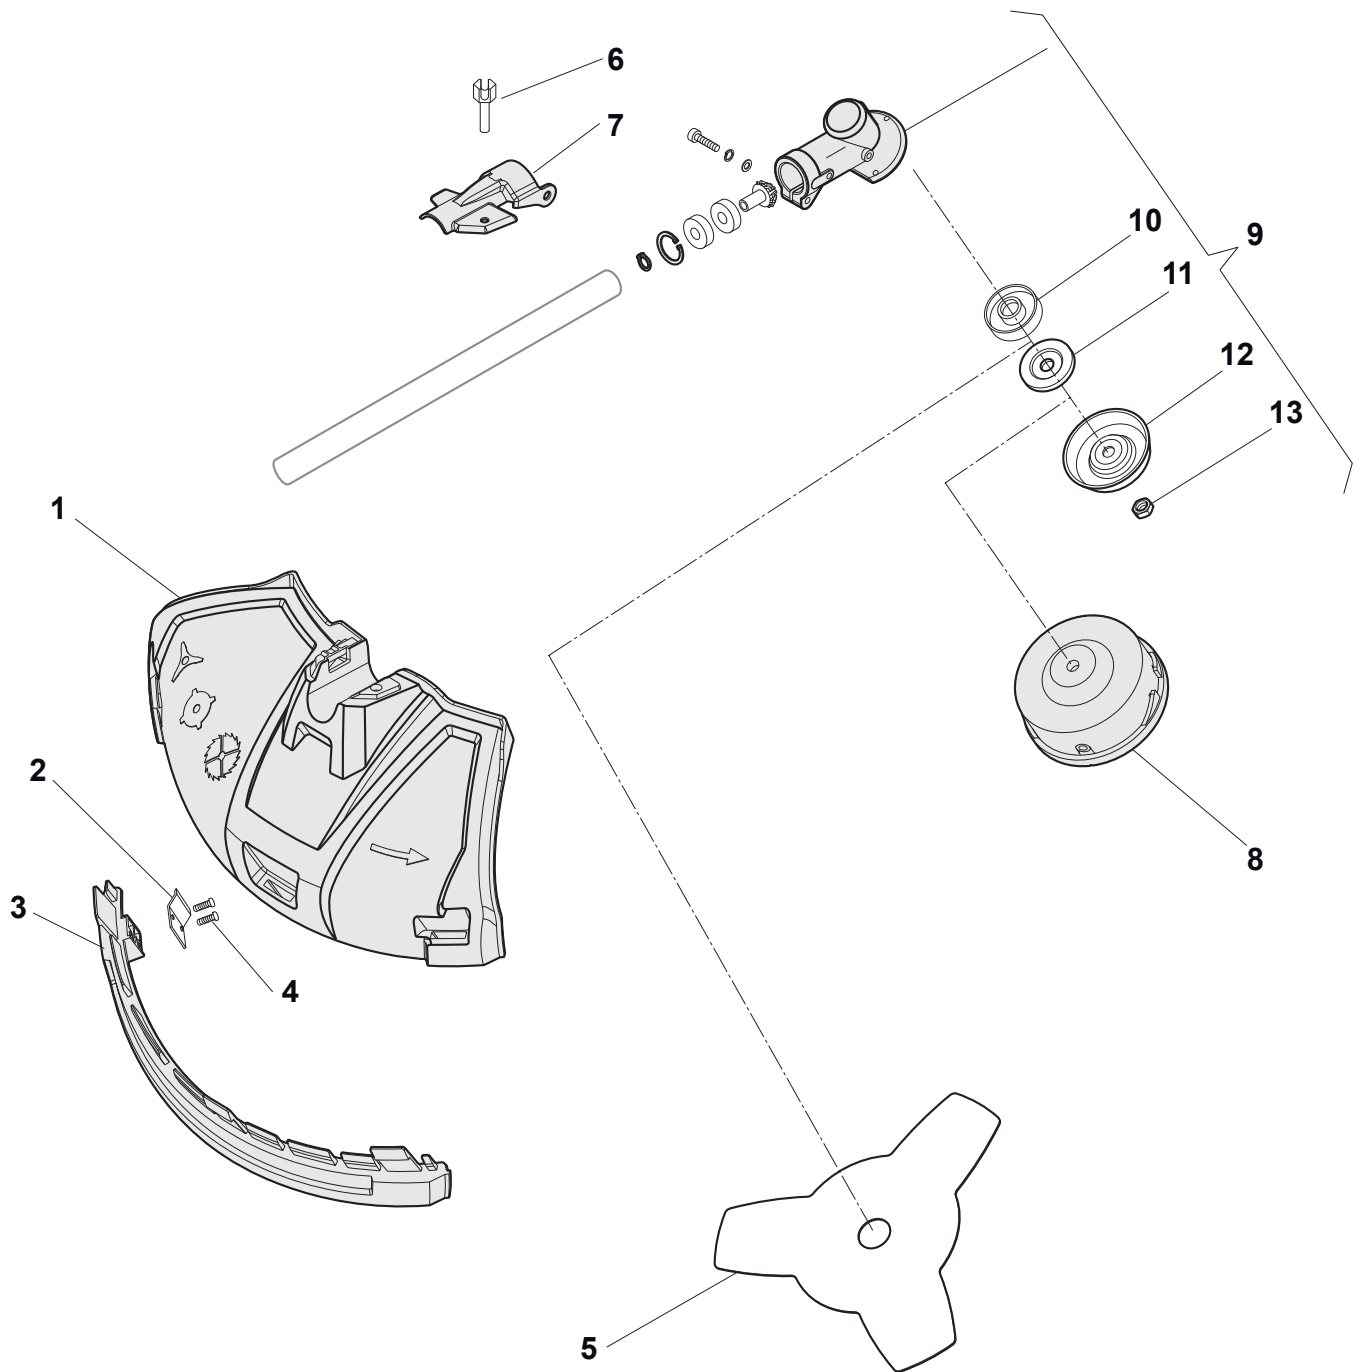

SBC 645 KD			Transmission Parts	
POS	CODE	Q.TY	DESCRIPTION	NOTES
1	118802495/0	1	Clutch drum	
2	112610800/0	1	Seeger ring	
3	119216048/0	1	Bearing	
4	112609200/0	1	Seeger ring	
5	118802497/0	1	Output block	
6	112521330/0	4	Washer	
7	112521330/0	4	Washer	
8	2132590	4	Screw	
9	118802553/0	1	Rear Shock Absorber	
10	118802554/0	1	Pipe	
11	112521330/0	2	Washer	
12	112521330/0	2	Washer	
13	112727794/0	1	Screw	
14	2132180	1	Screw	
15	118802552/0	1	Front Shock Absorber	
16	118802555/0	1	Tube	
20	118802496/0	6	Transmission tube assy	
21	118802457/0	1	Drive shaft	
52	2122520	1	Screw	
53	112521320/0	1	Washer	
54	112521320/0	1	Washer	
55	118802563/0	1	Left Handle	
56	118802564/0	1	Handgrip Support	
57	112291000/0	1	Nut	
58	118802482/0	1	Arm	
59	118802577/0	1	Screw	
60	118802575/0	1	Locking briquetting	
61	118802574/0	1	Locking handle	
62	118802576/0	1	Shaft	
63	118802572/0	1	Handle Cover	
64	118802573/0	1	Handle	
65	118802507/0	1	Cable Sheath	
66	112728440/0	1	Screw	
67	118802567/0	1	Plate	
68	118802505/0	1	Protection	
69	118802506/0	1	Lower Guard	
70	118802566/0	1	Shock Absorber	
71	112728519/0	1	Screw	
72	118802565/0	1	Locking hoop	
73	118802569/0	2	Bumper	
74	112731601/0	2	Screw	
75	2312150	2	Washer	
76	118802570/0	2	Bumper	
77	118802568/0	2	Spring	
78	118802571/0	1	Shock absorber	
79	118802527/0	1	Grommet	
80	118800202/0	1	Switch	
81	118802524/0	1	Button	
82	2123110	1	Screw	
83	112521320/0	1	Washer	
84	118802557/0	1	Handle Cover, Left Part	
85	118802562/0	1	Spring	
86	118802561/0	1	Safety lever	
87	118802559/0	1	Adjust lever	
88	118802560/0	1	Spring	
89	118802525/0	1	Spring	
90	118802558/0	1	Trigger	
91	118802526/0	1	Pin	
92	118802456/0	1	Throttle cable	
93	118802598/0	1	Earth cable	
94	118802484/0	1	Conductor casing	
95	118802556/0	1	Handle Cover, Right Part	
96	112735101/0	1	Screw	
97	112154330/0	1	Nut	
98	123878020/0	3	Screw	