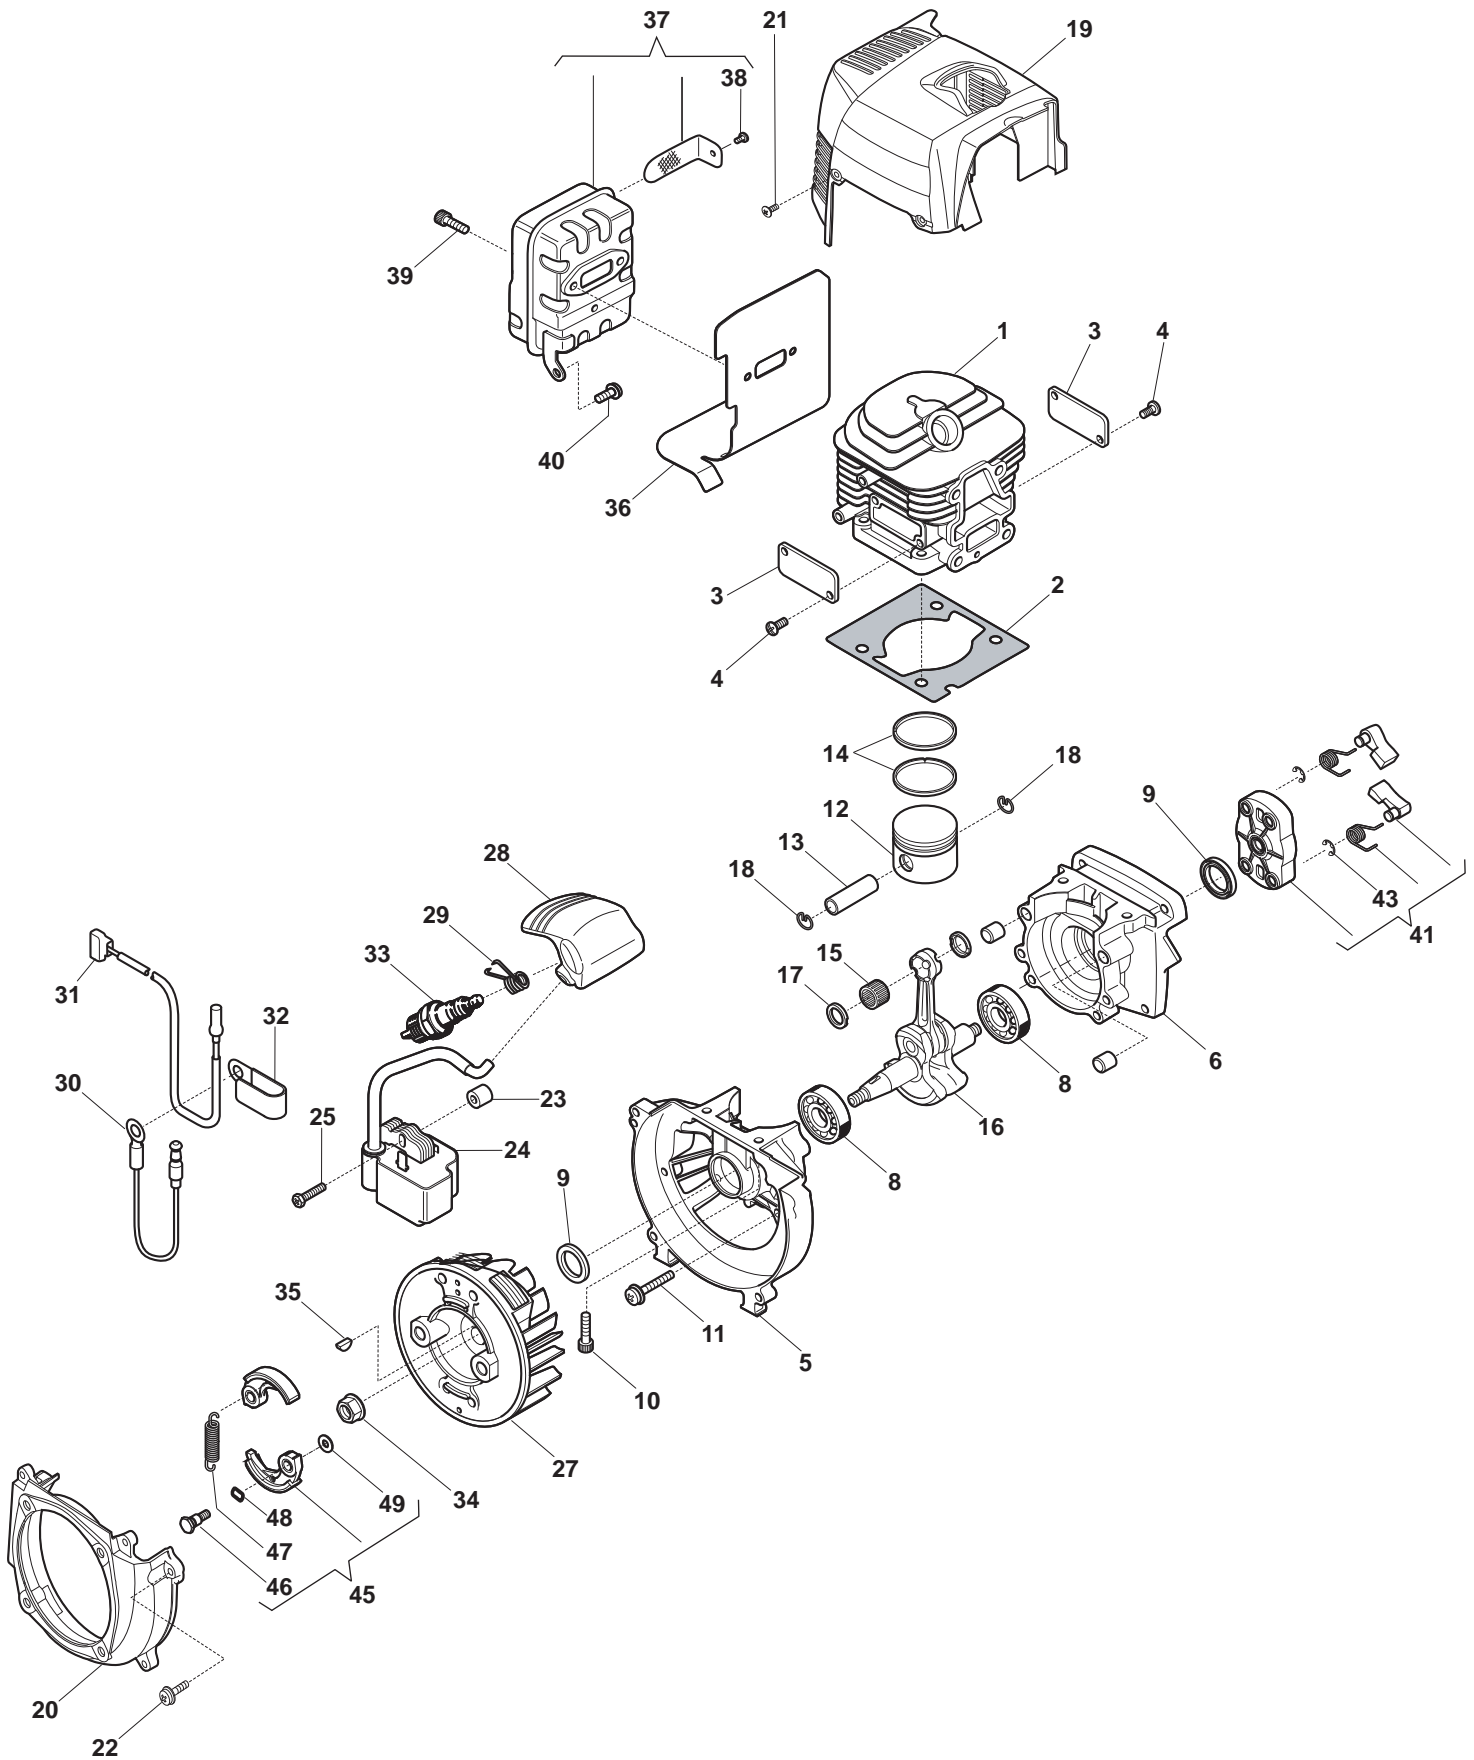

SBC 645 KD				Engine parts
POS	CODE	Q.TY	DESCRIPTION	NOTES
1	118801959/0	1	Cylinder	
2	118801777/0	1	Cylinder Gasket	
3	118801815/0	2	Plate	
4	123878020/0	4	Screw	
5	118801822/0	1	Crankcase	
6	118801983/0	1	Crankcase	
8	119216048/0	2	Bearing	
9	118801922/0	2	Seal Ring	
10	2135030	4	Screw	
11	112789210/0	4	Screw	
12	118801793/0	1	Piston	
13	118801798/0	1	Piston Pin	
14	118801803/0	1	Piston Ring	
15	118801808/0	1	Needle Bearing	
16	118801887/0	1	Crankshaft	
17	118801909/0	2	Spacer	
18	118801914/0	2	Washer, Piston Pin	
19	118802006/0	1	Cylinder Cover Yellow	
20	118801897/0	1	Housing	
21	123878020/0	2	Screw	
22	2135040	4	Screw	
23	118801830/0	2	Insulator	
24	118801848/0	1	Electronic Coil	
25	112728685/0	2	Screw	
27	118801839/0	1	Flywheed	
28	118801843/0	1	Spark Plug Cover	
29	3657050	1	Terminal	
30	118801851/0	1	Earth Cable	
31	118801986/0	1	Coil-Switch Cable	
32	118801942/0	1	Clamp	
33	3210024	1	Spark Plug	
34	2432050	1	Nut	
35	3151010	1	Flywheel Key	
36	118801778/0	1	Muffler Gasket	
37	118801870/0	1	Muffler	
38	118801906/0	1	Screw	
39	2135040	2	Screw	
40	2135010	1	Screw	
41	118801873/0	1	Starter Pulley	
43	118801912/0	2	Snap Ring	
45	118801811/0	1	Clutch Ass.Y	
46	118801918/0	2	Pin	
47	118801932/0	1	Spring	
48	118801956/0	2	Washer	
49	2312080	2	Washer