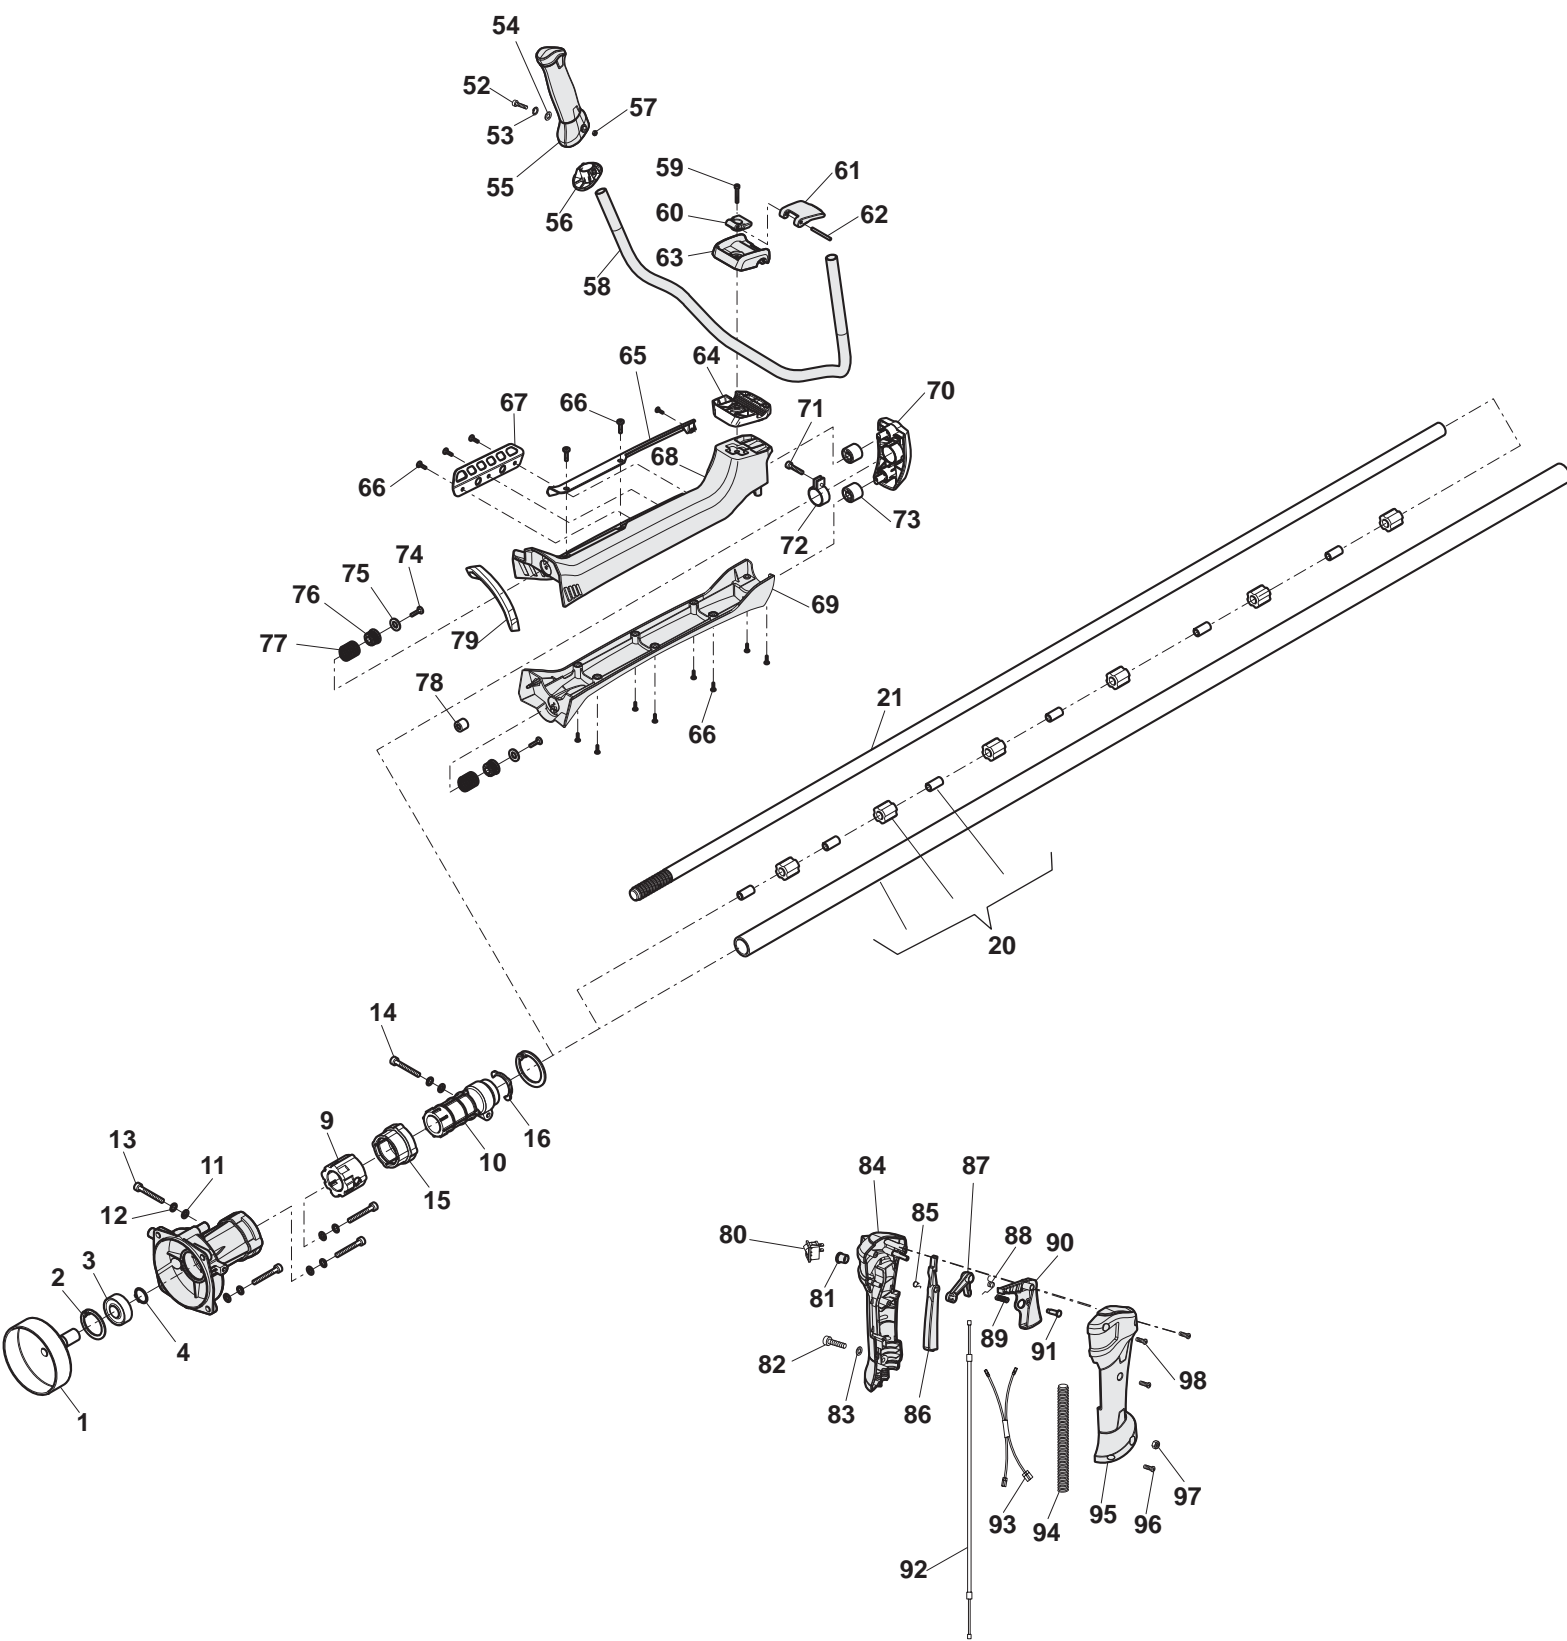

SBC 645 KD			Transmission Parts	
POS	CODE	Q.TY	DESCRIPTION	NOTES
1	118802495/0	1	Clutch drum	
2	112610800/0	1	Seeger ring	
3	119216048/0	1	Bearing	
4	112609200/0	1	Seeger ring	
5	118802497/0	1	Output block	
6	112521330/0	4	Washer	
7	112521330/0	4	Washer	
8	2132590	4	Screw	
9	118802553/0	1	Rear Shock Absorber	
10	118802554/0	1	Pipe	
11	112521330/0	2	Washer	
12	112521330/0	2	Washer	
13	112727794/0	1	Screw	
14	2132180	1	Screw	
15	118802552/0	1	Front Shock Absorber	
16	118802555/0	1	Tube	
20	118802496/0	6	Transmission tube assy	
21	118802457/0	1	Drive shaft	
52	2122520	1	Screw	
53	112521320/0	1	Washer	
54	112521320/0	1	Washer	
55	118802563/0	1	Left Handle	
56	118802564/0	1	Handgrip Support	
57	112291000/0	1	Nut	
58	118802482/0	1	Arm	
59	118802577/0	1	Screw	
60	118802575/0	1	Locking briquetting	
61	118802574/0	1	Locking handle	
62	118802576/0	1	Shaft	
63	118802572/0	1	Handle Cover	
64	118802573/0	1	Handle	
65	118802507/0	1	Cable Sheath	
66	112728440/0	1	Screw	
67	118802567/0	1	Plate	
68	118802505/0	1	Protection	
69	118802506/0	1	Lower Guard	
70	118802566/0	1	Shock Absorber	
71	112728519/0	1	Screw	
72	118802565/0	1	Locking hoop	
73	118802569/0	2	Bumper	
74	112731601/0	2	Screw	
75	2312150	2	Washer	
76	118802570/0	2	Bumper	
77	118802568/0	2	Spring	
78	118802571/0	1	Shock absorber	
79	118802527/0	1	Grommet	
80	118800202/0	1	Switch	
81	118802524/0	1	Button	
82	2123110	1	Screw	
83	112521320/0	1	Washer	
84	118802557/0	1	Handle Cover, Left Part	
85	118802562/0	1	Spring	
86	118802561/0	1	Safety lever	
87	118802559/0	1	Adjust lever	
88	118802560/0	1	Spring	
89	118802525/0	1	Spring	
90	118802558/0	1	Trigger	
91	118802526/0	1	Pin	
92	118802456/0	1	Throttle cable	
93	118802598/0	1	Earth cable	
94	118802484/0	1	Conductor casing	
95	118802556/0	1	Handle Cover, Right Part	
96	112735101/0	1	Screw	
97	112154330/0	1	Nut	
98	123878020/0	3	Screw	