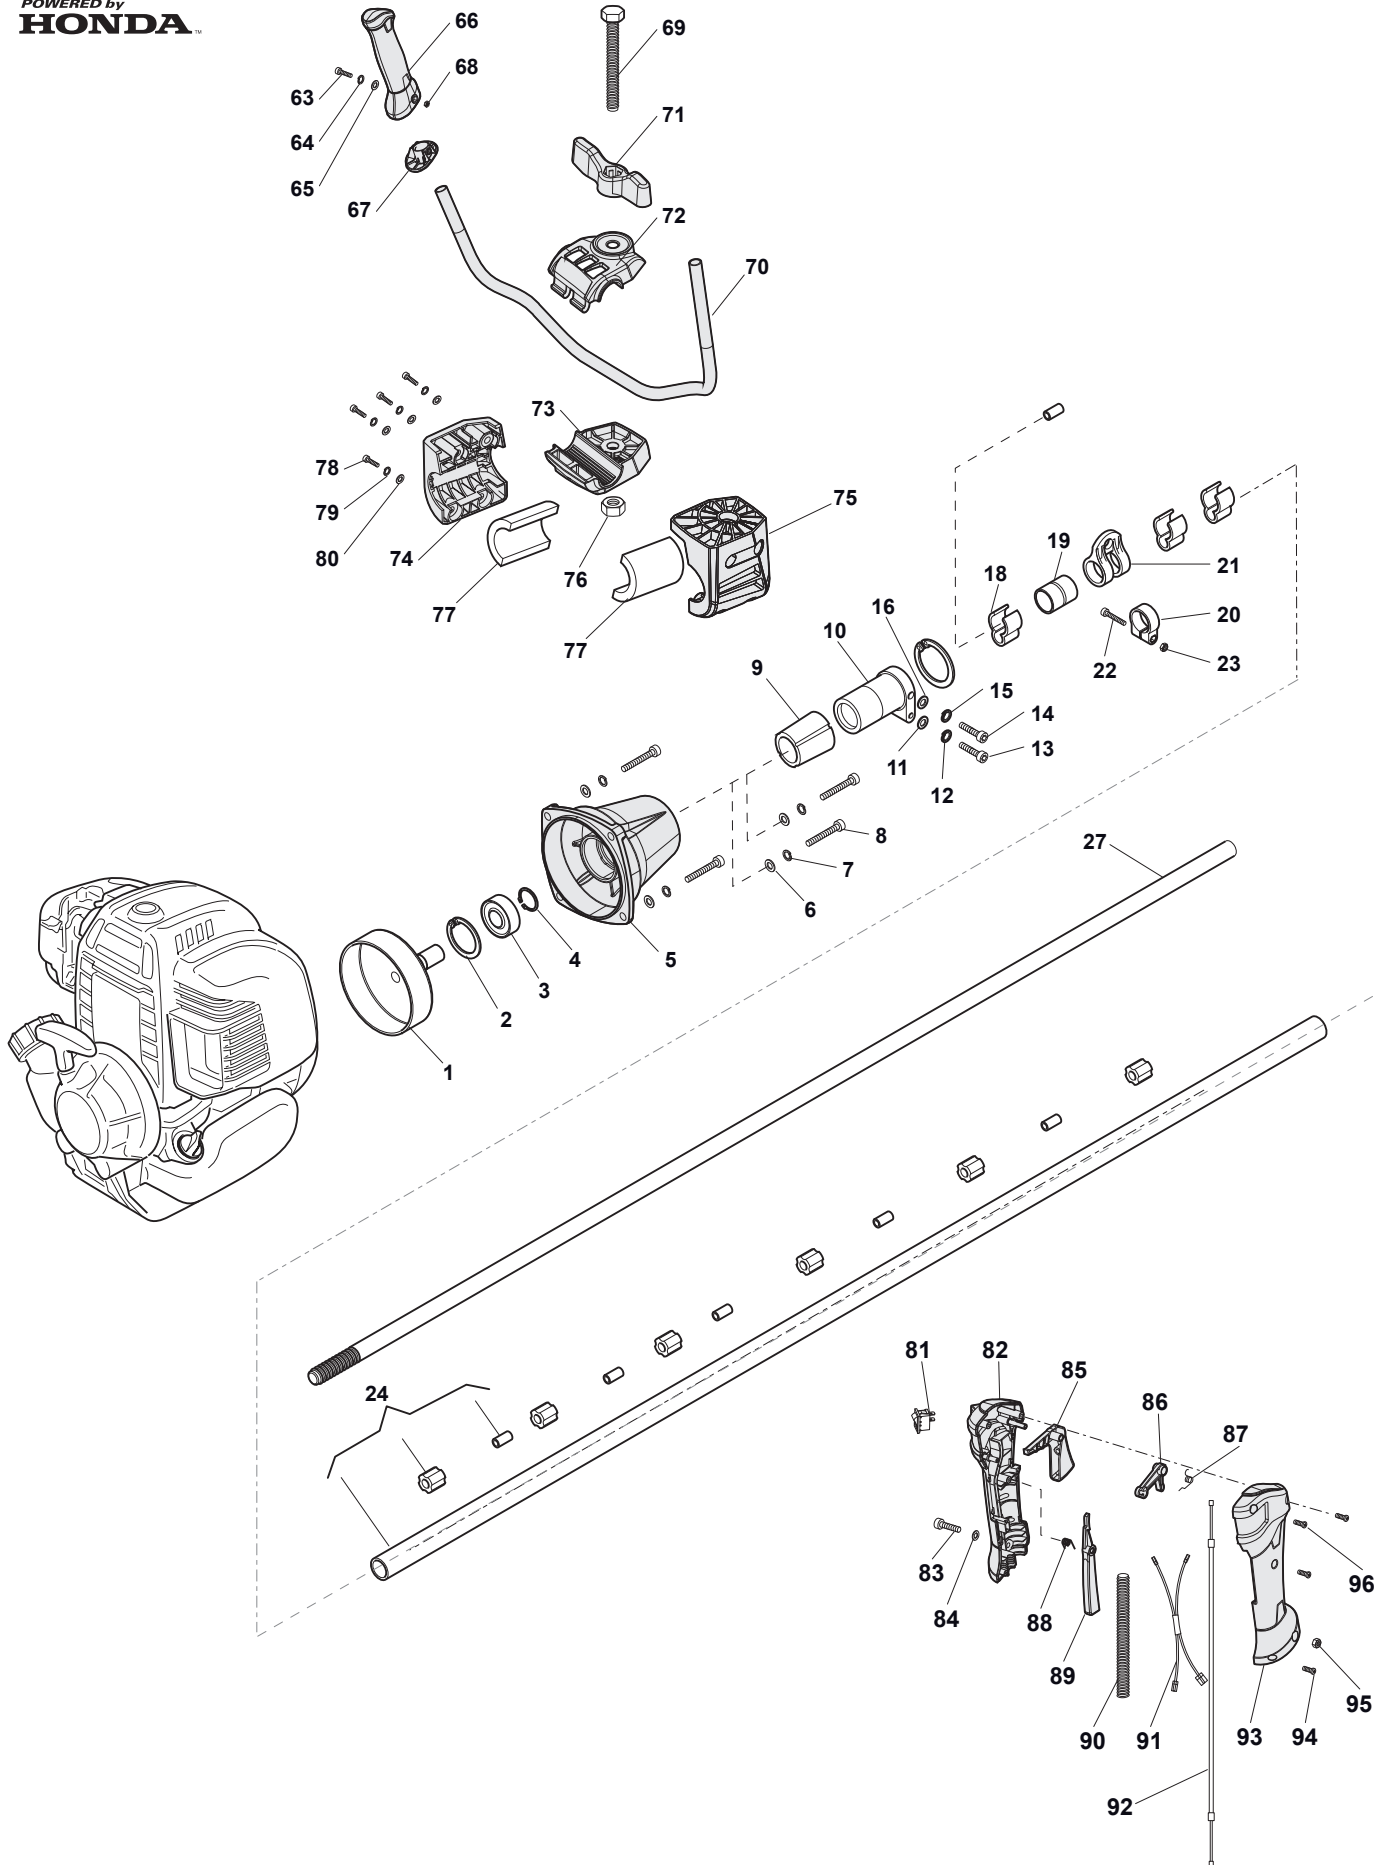

POWERED by
HONDA

Utgåva Issue 42 - 2016		Transmission		Transmission	
Pos. Fig.	Antal Q.ty	Art nr Part No	Benämning	Description	Anmärkning Notes
1	1	118802495/0	Kopplingstrumma	Clutch Drum	
2	1	112610800/0	Sparring Sgh 35	Seeger	
3	1	119216048/0	Kullager	Bearing	
4	1	112609200/0	Segersäkring	Seeger	
5	1	118802492/0	Output block	Output block	
6	4	112521330/0	Bricka	Washer	
7	4	112521330/0	Bricka	Washer	
8	4	2132180	Skruv	Screw	
9	1	118802493/0	Stötfangare	Bumper	
10	1	118802494/0	Sleeve	Sleeve	
11	1	112521330/0	Bricka	Washer	
12	1	112521330/0	Bricka	Washer	
13	1	2132180	Skruv	Screw	
14	1	2135010	Skruv	Screw	
15	1	112521320/0	Bricka	Washer	
16	1	112521320/0	Bricka	Washer	
18	2	118802596/0	Wire Buckle	Wire Buckle	
19	1	118802586/0	Plastic Bushings	Plastic Bushings	
20	1	118802588/0	Ring	Ring	
21	1	118802587/0	Kablagestöd	Harness Support	
22	1	112760475/0	Skruv	Screw	
23	1	112291000/0	Mutter	Nut	
24	1	118802491/0	Transmissionsslang	Transmission Tube Ass.Y	
27	1	118802457/0	Transmission shaft	Transmission shaft	
63	1	2122520	Skruv	Screw	
64	1	112521320/0	Bricka	Washer	
65	1	112521320/0	Bricka	Washer	
66	1	118802563/0	Left Handgrip	Left Handgrip	
67	1	118802564/0	Styrinfästning Kpl	Handgrip Support	
68	1	112291000/0	Mutter	Nut	
69	1	112691900/0	Skruv	Screw	
70	1	118802482/0	Styre	Handlebar	
71	1	118802489/0	Knopp	Knob	
72	1	118802485/0	Handle Cover	Handle Cover	
73	1	118802486/0	Lower Handle Cover	Lower Handle Cover	
74	1	118802488/0	Handlebar holder, Right	Handlebar holder, Right	
75	1	118802487/0	Handlebar holder, Light	Handlebar holder, Light	
76	1	112293200/0	Mutter	Nut	
77	2	118802490/0	Rubber pad	Rubber pad	
78	4	112760475/0	Skruv	Screw	
79	4	112521320/0	Bricka	Washer	
80	4	112521320/0	Bricka	Washer	
81	1	118800202/0	Brytare	Switch	
82	1	118802557/0	Handle Cover, Left Part	Handle Cover, Left Part	
83	1	2123110	Skruv	Screw	
84	1	112521320/0	Bricka	Washer	
85	1	118802558/0	Trigger	Trigger	
86	1	118802559/0	Inställningsspak	Adjustment Lever	
87	1	118802560/0	Torsion spring	Torsion spring