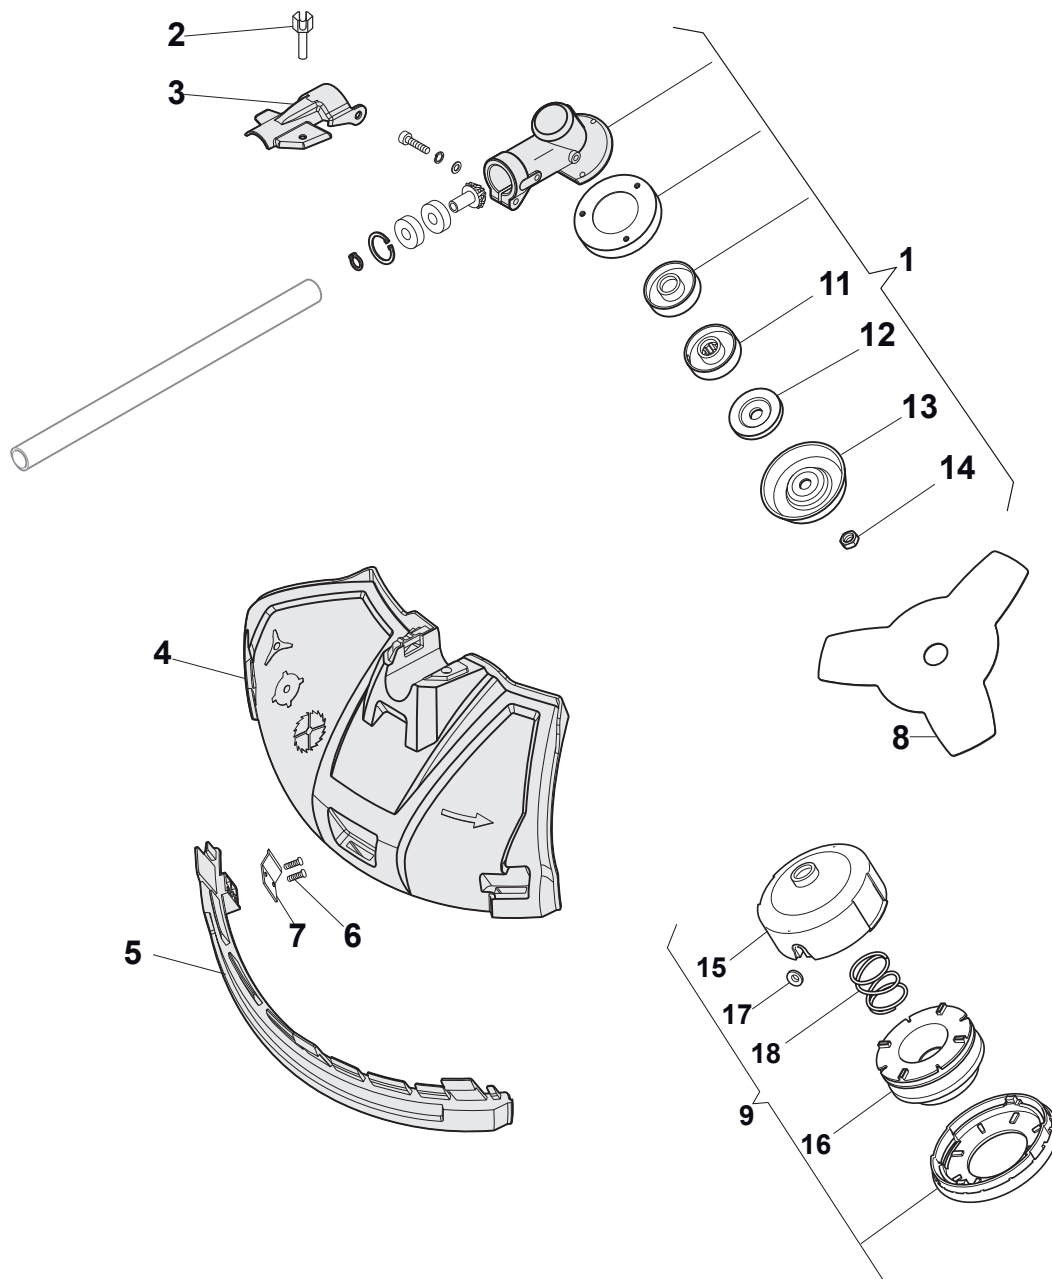

Utgåva Issue 42 - 2016		Växellada Gear case			
Pos. Fig.	Antal Q.ty	Art nr Part No	Benämning	Description	Anmärkning Notes
1	1	118802460/0	Snäckväxelhus	Gear Case Assy	
2	1	118802579/0	Skruv	Screw	
3	1	118802480/0	Plat	Plate	
4	1	118802323/0	Säkerhetsskydd Kpl	Safety Cover Assy	
5	1	118802580/0	Safety cover Ass.Y	Safety cover Ass.Y	
6	2	123878121/0	Skruv	Screw	
7	1	118802578/0	Tradavklippare	Line Cutter Blade	
8	1	1911-9146-01	Kniv 3T	3T Blade	
9	1	1911-9142-01	Skärhuvud	Line Cutter Head	
11	1	118802464/0	Plat	Plate	
12	1	118802465/0	Plat	Plate	
13	1	118802466/0	Kapa	Cover	
14	1	2452090	Mutter	Nut	
15	1	118804099/0	Kåpa	Cover	
16	1	118804088/0	Spool Without Line	Spool Without Line	
17	1	118804089/0	Line Retainer	Line Retainer	
18	1	118804090/0	Fjäder	Spring