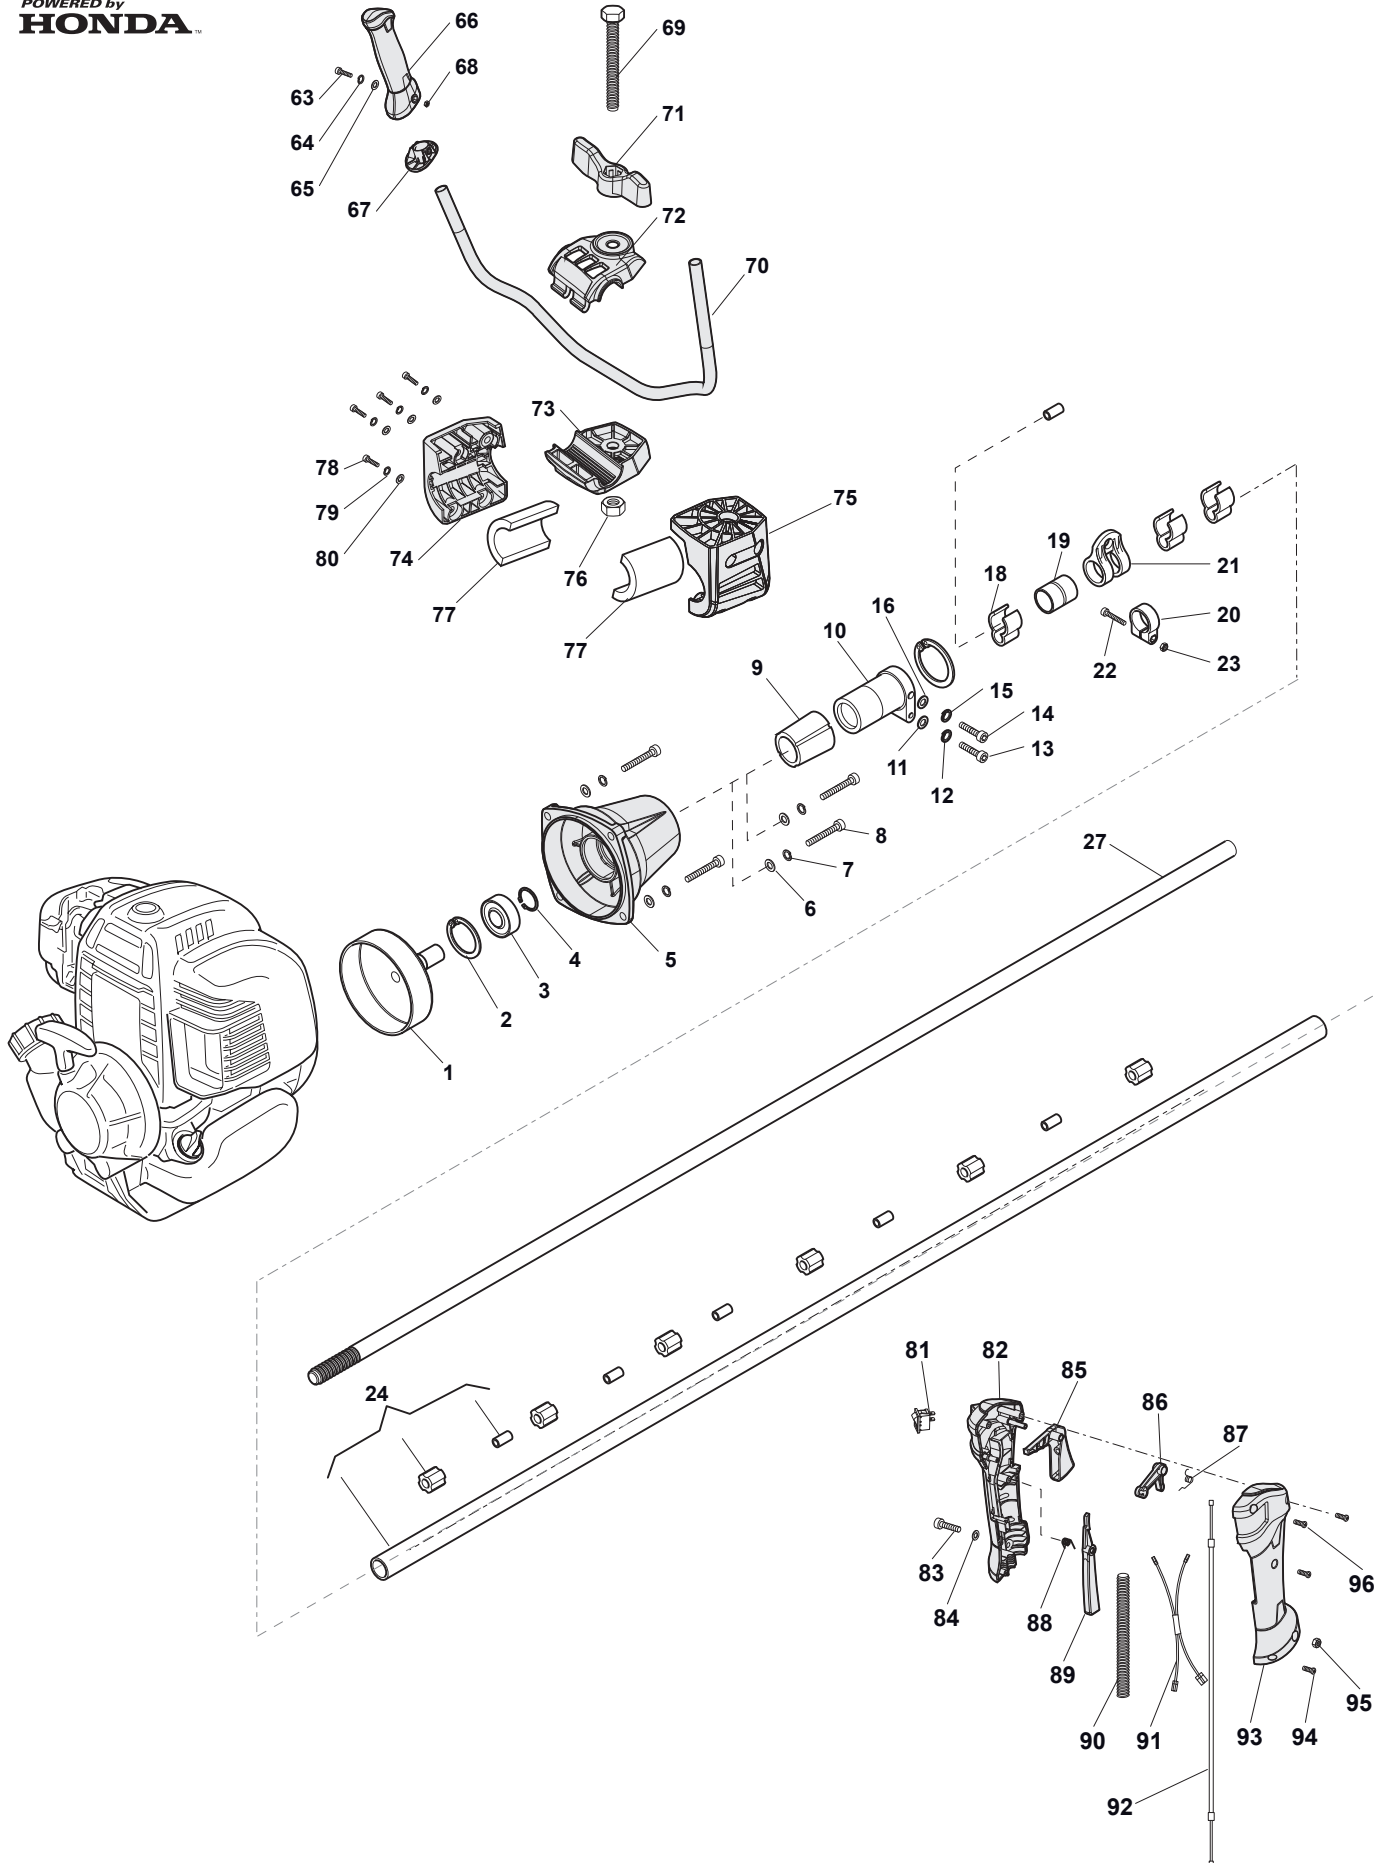

POWERED by
HONDA

Utgåva Issue 42 - 2016		Transmission		Transmission	
Pos. Fig.	Antal Q.ty	Art nr Part No	Benämning	Description	Anmärkning Notes
88	1	118802562/0	Torsion spring	Torsion spring	
89	1	118802561/0	Safety lever	Safety lever	
90	1	118802484/0	Conductor casing	Conductor casing	
91	1	118802598/0	Jordkabel	Earth Cable	
92	1	118802724/0	Gasreglage	Throttle Cable	
93	1	118802556/0	Handle Cover, Right Part	Handle Cover, Right Part	
94	1	112735101/0	Skruv	Screw	
95	1	112154330/0	Mutter	Nut	
96	3	123878020/0	Skruv	Screw