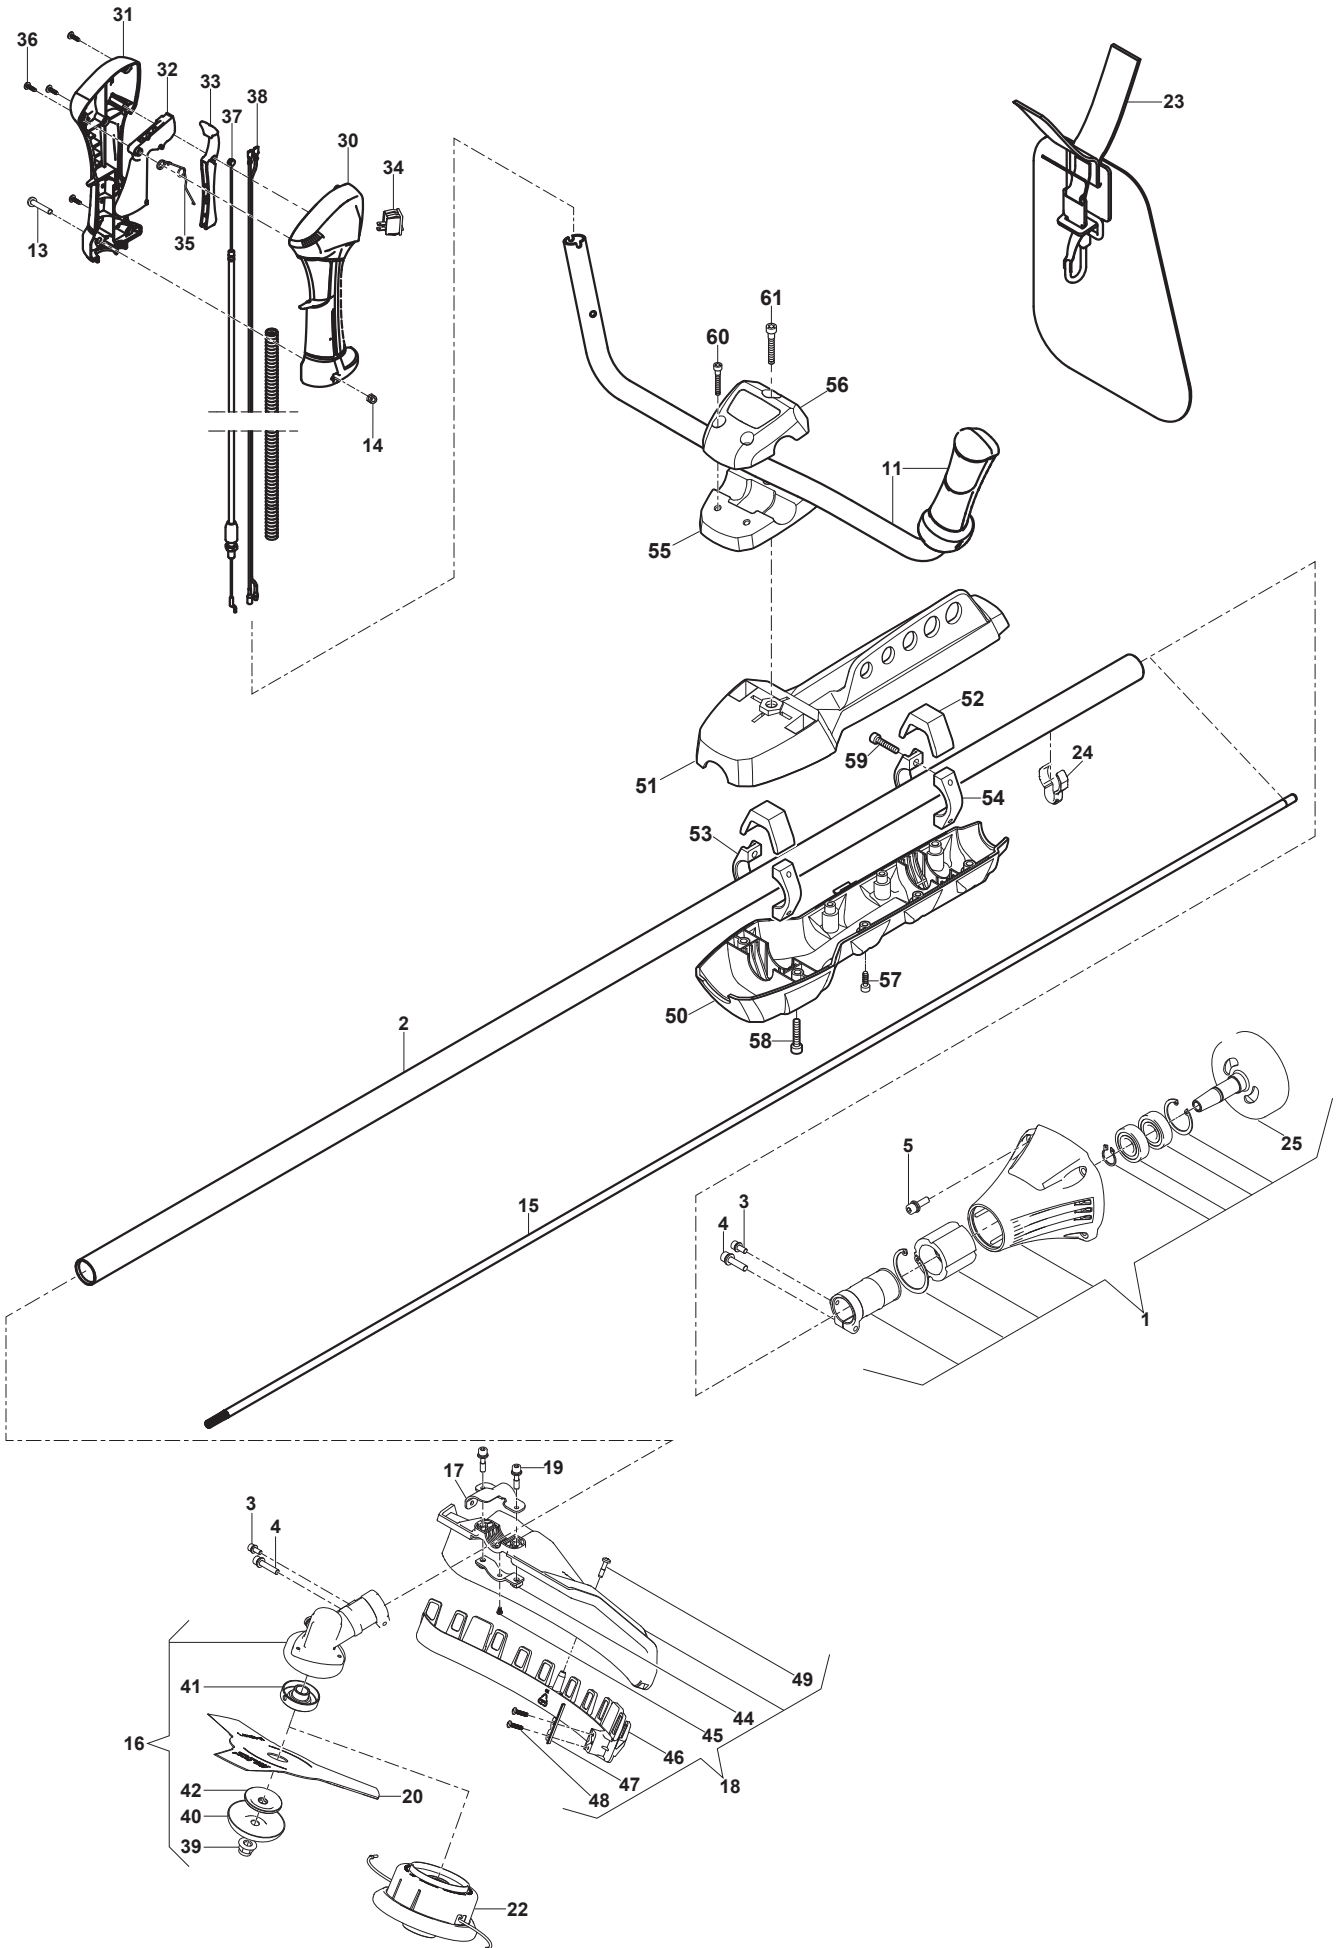

Reservdelskatalog Parts Catalogue

SBC 232 D

287221002/17 - Season 2017

- Use GLOBAL GARDEN PRODUCT Genuine Spare Parts specified in the parts list for repair and/or replacement.
 - The contents described in the parts list may change due to improvement.
 - The drawings of the spare parts are only indicative and might not represent the part in question exactly.
 - The indications "right" - "left" - "front" - "rear" refer to the position of the operator when using the machine.
- When placing orders of parts for repair and/or replacement, make sure that the illustrated parts list is the one applying to the machine's year of manufacture, as shown on the identification plate attached to the machine.

Utgåva Issue 36 - 2016		Motor	Engine		
Pos. Fig.	Antal Q.ty	Art nr Part No	Benämning	Description	Anmärkning Notes
51	2	2135250	Skruv	Screw	
52	1	118804547/0	Pappersfilter	Paper Filter	
53	1	118803968/0	Luftfilterkåpa-gul	Filter Cover Yellow	
54	1	118803174/0	Handtagsknopp	Knob, Grey	
55	2	112760475/0	Skruvsats	Outfit, Screws	
56	2	6981268	Skruv	Screw	
57	2	112727356/0	Skruv	Screw	
58	1	118804086/0	Luftledare	Air Guide	
59	4	112727810/0	Skruv	Screw	
60	1	118803163/0	Tändstiftshatt	Spark Plug Cap	
61	1	322735152/0	Cap-Tank	Oil Cap	
62	1	118804006/0	Bränsleslang	Fuel Hose	
63	1	112727796/0	Skruv	Screw	
64	1	112523020/0	Bricka	Washer	
65	1	118803975/0	Cam, Starter	Starter Cam	
66	1	118804061/0	Startfjäder	Starter Spring	
67	1	118803976/0	Remskiva	Starter Pulley	
68	1	118803181/0	Startsnöre	Starter Cord	
69	1	118804060/0	Fjäder	Spring	
70	1	118804068/0	Rope Guide	Rope Guide	
71	1	118803984/0	Starthandtag	Starter Handle	
72	1	118804069/0	Starter Plate Gul	Yellow Starter Plate	
73	2	112521331/0	Bricka	Washer	