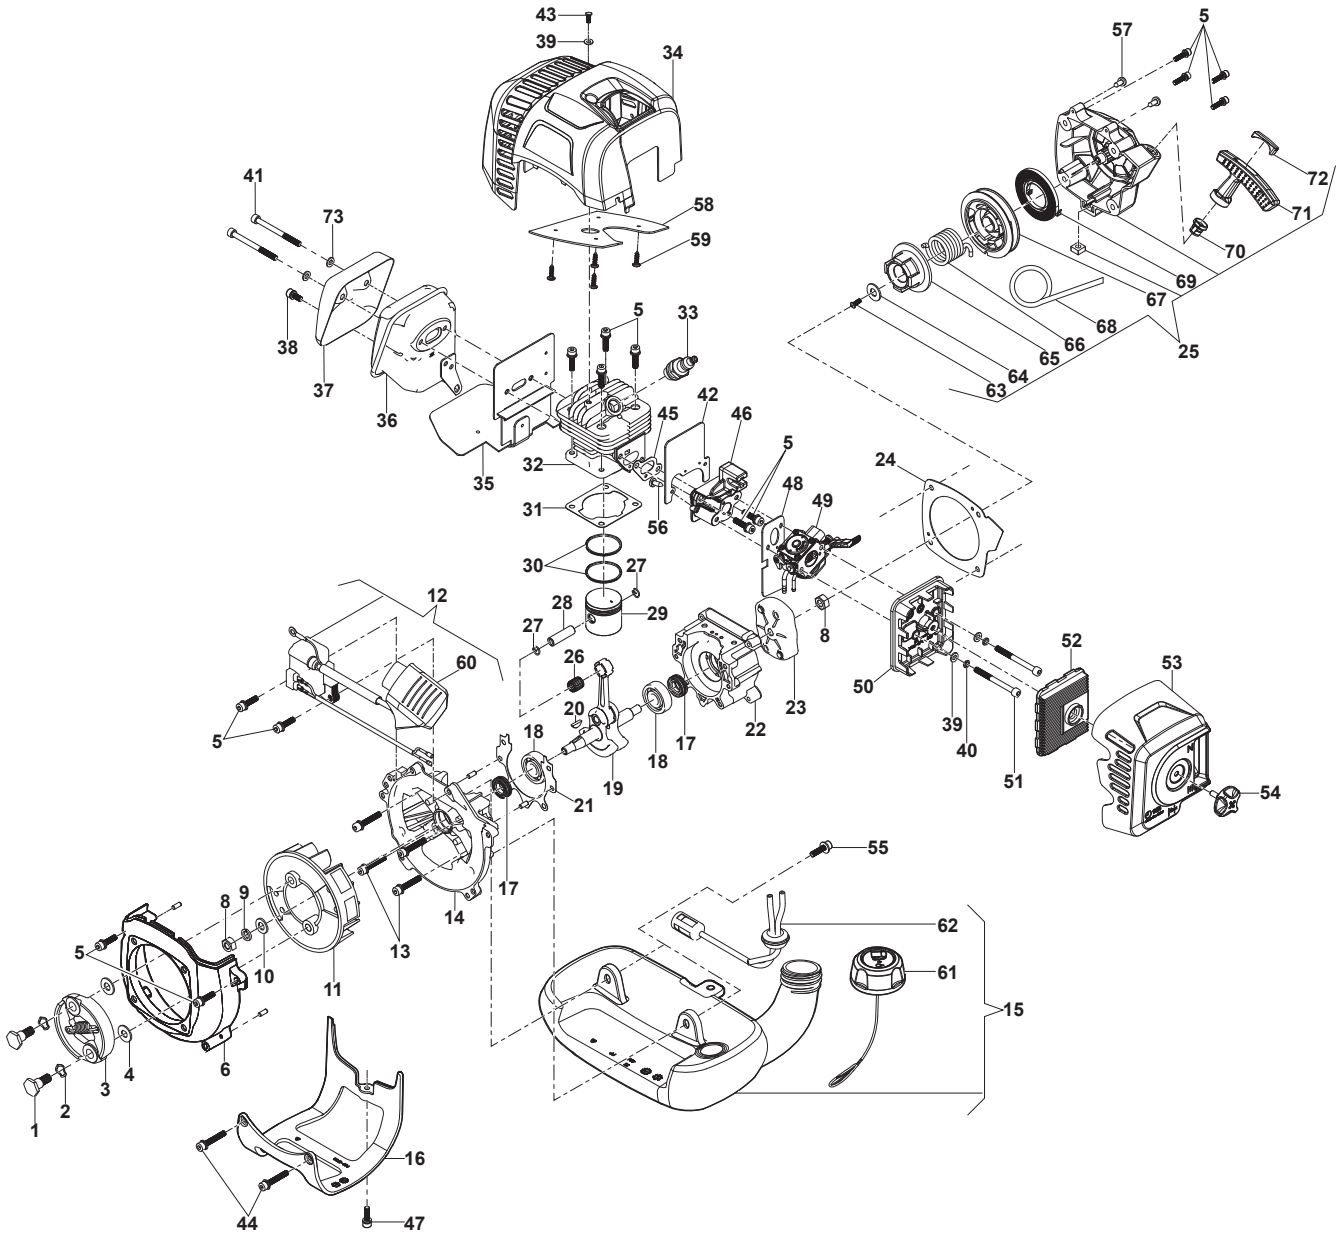

Reservdelskatalog Parts Catalogue

SBC 232 D

287221002/17 - Season 2017

- Use GLOBAL GARDEN PRODUCT Genuine Spare Parts specified in the parts list for repair and/or replacement.
 - The contents described in the parts list may change due to improvement.
 - The drawings of the spare parts are only indicative and might not represent the part in question exactly.
 - The indications "right" - "left" - "front" - "rear" refer to the position of the operator when using the machine.
- When placing orders of parts for repair and/or replacement, make sure that the illustrated parts list is the one applying to the machine's year of manufacture, as shown on the identification plate attached to the machine.

Utgåva Issue 36 - 2016		Motor	Engine		
Pos. Fig.	Antal Q.ty	Art nr Part No	Benämning	Description	Anmärkning Notes
51	2	2135250	Skruv	Screw	
52	1	118804547/0	Pappersfilter	Paper Filter	
53	1	118803968/0	Luftfilterkåpa-gul	Filter Cover Yellow	
54	1	118803174/0	Handtagsknopp	Knob, Grey	
55	2	112760475/0	Skruvsats	Outfit, Screws	
56	2	6981268	Skruv	Screw	
57	2	112727356/0	Skruv	Screw	
58	1	118804086/0	Luftledare	Air Guide	
59	4	112727810/0	Skruv	Screw	
60	1	118803163/0	Tändstiftshatt	Spark Plug Cap	
61	1	322735152/0	Cap-Tank	Oil Cap	
62	1	118804006/0	Bränsleslang	Fuel Hose	
63	1	112727796/0	Skruv	Screw	
64	1	112523020/0	Bricka	Washer	
65	1	118803975/0	Cam, Starter	Starter Cam	
66	1	118804061/0	Startfjäder	Starter Spring	
67	1	118803976/0	Remskiva	Starter Pulley	
68	1	118803181/0	Startsnöre	Starter Cord	
69	1	118804060/0	Fjäder	Spring	
70	1	118804068/0	Rope Guide	Rope Guide	
71	1	118803984/0	Starthandtag	Starter Handle	
72	1	118804069/0	Starter Plate Gul	Yellow Starter Plate	
73	2	112521331/0	Bricka	Washer	