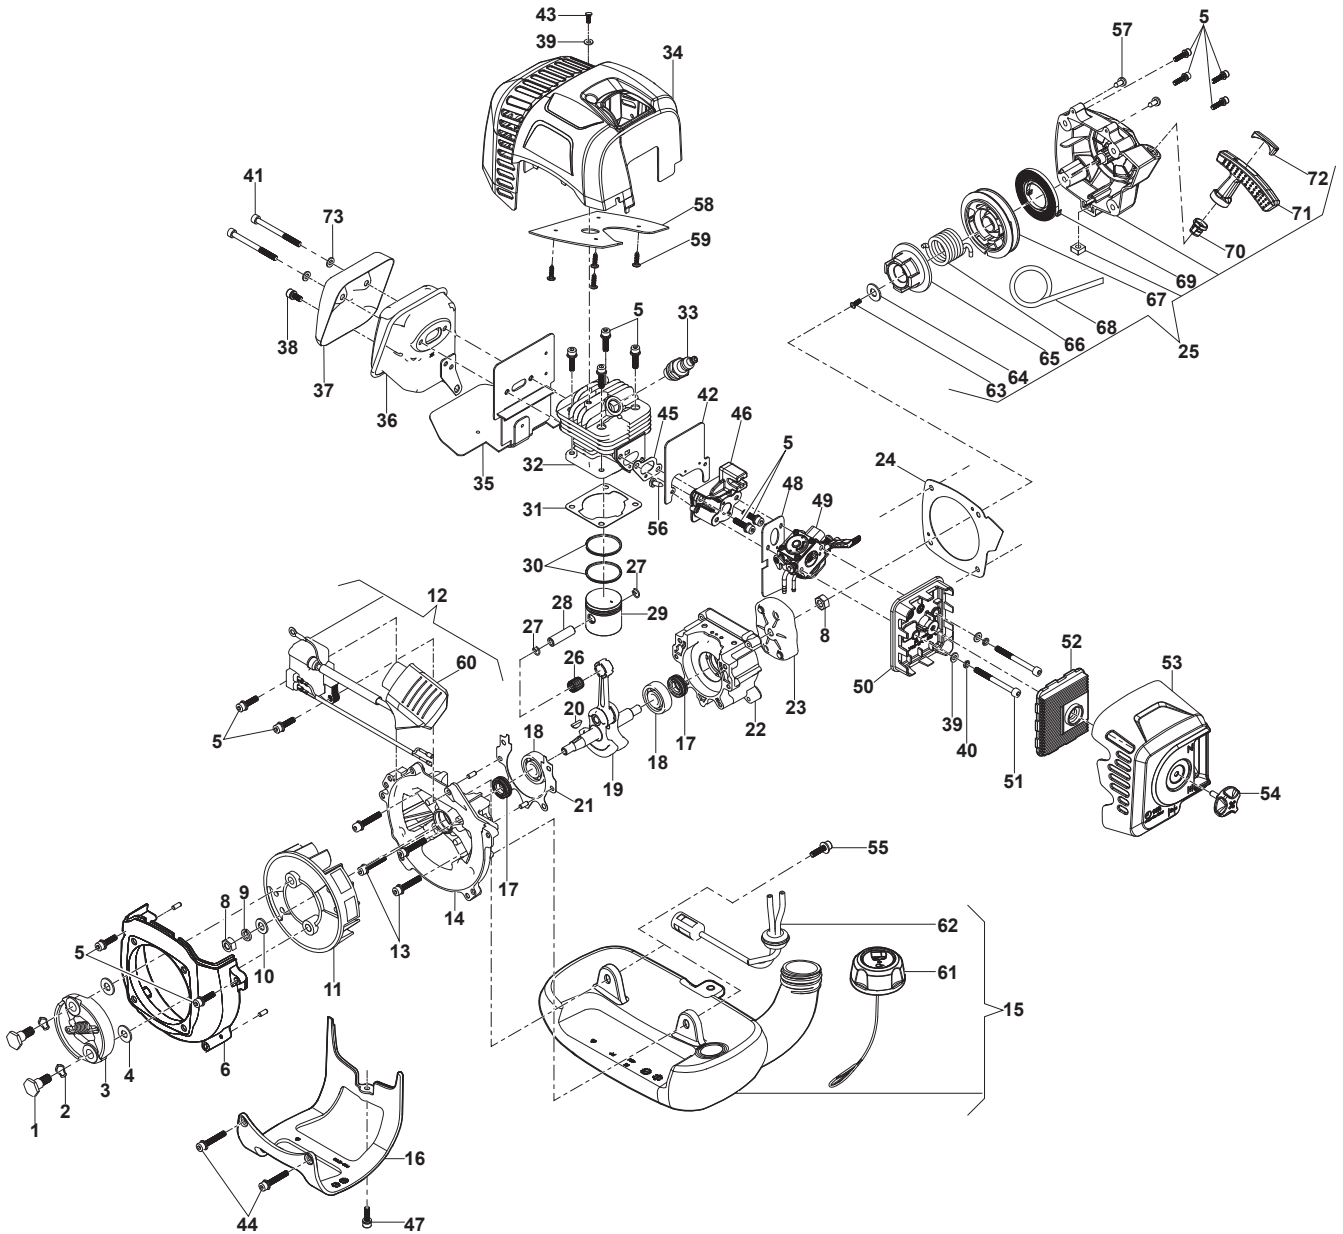

Utgåva Issue 36 - 2016		Motor	Engine		
Pos. Fig.	Antal Q.ty	Art nr Part No	Benämning	Description	Anmärkning Notes
1	2	118804038/0	Skruv	Screw	
2	2	118804045/0	Bricka	Washer	
3	1	118804000/0	Koppling	Clutch	
4	2	118804046/0	Bricka	Washer	
5	14	112789008/0	Skruv	Screw	
6	1	118804032/0	Svånghjullock	Flywheel Cover	
8	2	112155015/0	Mutter	Nut	
9	1	112369500/0	Bricka	Elastic Washer	
10	1	112521350/0	Bricka	Washer	
11	1	118804012/0	Flywheel	Flywheel	
12	1	118804011/0	Elektronikspole	Ignition Assy	
13	4	2135130	Skruv	Screw	
14	1	118804024/0	Vevhus	Crank Case	
15	1	118804003/0	Bränsletank Kpl	Fuel Tank Assy	
16	1	118803961/0	Fäste	Support	
17	2	118801188/0	Ventilations slang Tc12X22X7	Seal Ring	
18	2	3112030	Kullager	Ball Bearing	
19	1	118803988/0	Vevaxel & Anslutningsstag Set	Crankshaft	
20	1	123072002/0	Svånghjulkil	Flywheel Key	
21	1	118804076/0	Vevhuspackning	Crankcase Gasket	
22	1	118804026/0	Vevhus	Crank Case	
23	1	118803996/0	Starter	Starter Cup	
24	1	118804051/0	Packning	Gasket	
25	1	118803994/0	Start Kpl	Starter Assy	
26	1	118803997/0	Nållager	Needle Bearing	
27	2	118804059/0	Kolv sprint Lasring	Circlip	
28	1	118804041/0	Kolv sprint	Piston Pin	
29	1	118804031/0	Kolv	Piston	
30	2	118804021/0	Kolvring	Piston Ring	
31	1	118804077/0	Cylinderpackning	Cylinder Gasket	
32	1	118804030/0	Cylinder	Cylinder	
33	1	3210024	Tändstift (Rcj7Y)	Spark Plug	
34	1	118803969/0	Cylinderkåpa kpl Gul	Yellow Cylinder Cover	
35	1	118804084/0	Ljuddämparpackning	Muffler Gasket	
36	1	118803991/0	Ljuddämpare	Muffler	
37	1	118804047/0	Ljuddämparskydd	Muffler Guard	
38	1	2135180	Skruv	Screw	
39	3	112521320/0	Bricka	Washer	
40	2	112581500/0	Lasbricka	Grower	
41	2	118801180/0	Skruv	Screw	
42	1	118804053/0	Insugningsrörpackning	Intake Manifold Gasket	
43	1	112727796/0	Skruv	Screw	
44	2	2135120	Skruv	Screw	
45	1	118804078/0	Packning	Gasket	
46	1	118804067/0	Insugningsrör	Intake Manifold	
47	1	6981102	Skruvsats	Outfit, Screws	
48	1	118804082/0	Packning, Förgasare/Insulator	Carburetor Gasket	
49	1	118804007/0	Förgasare Kpl	Carburetor	
50	1	118804063/0	Basplatta	Air Cleaner Base