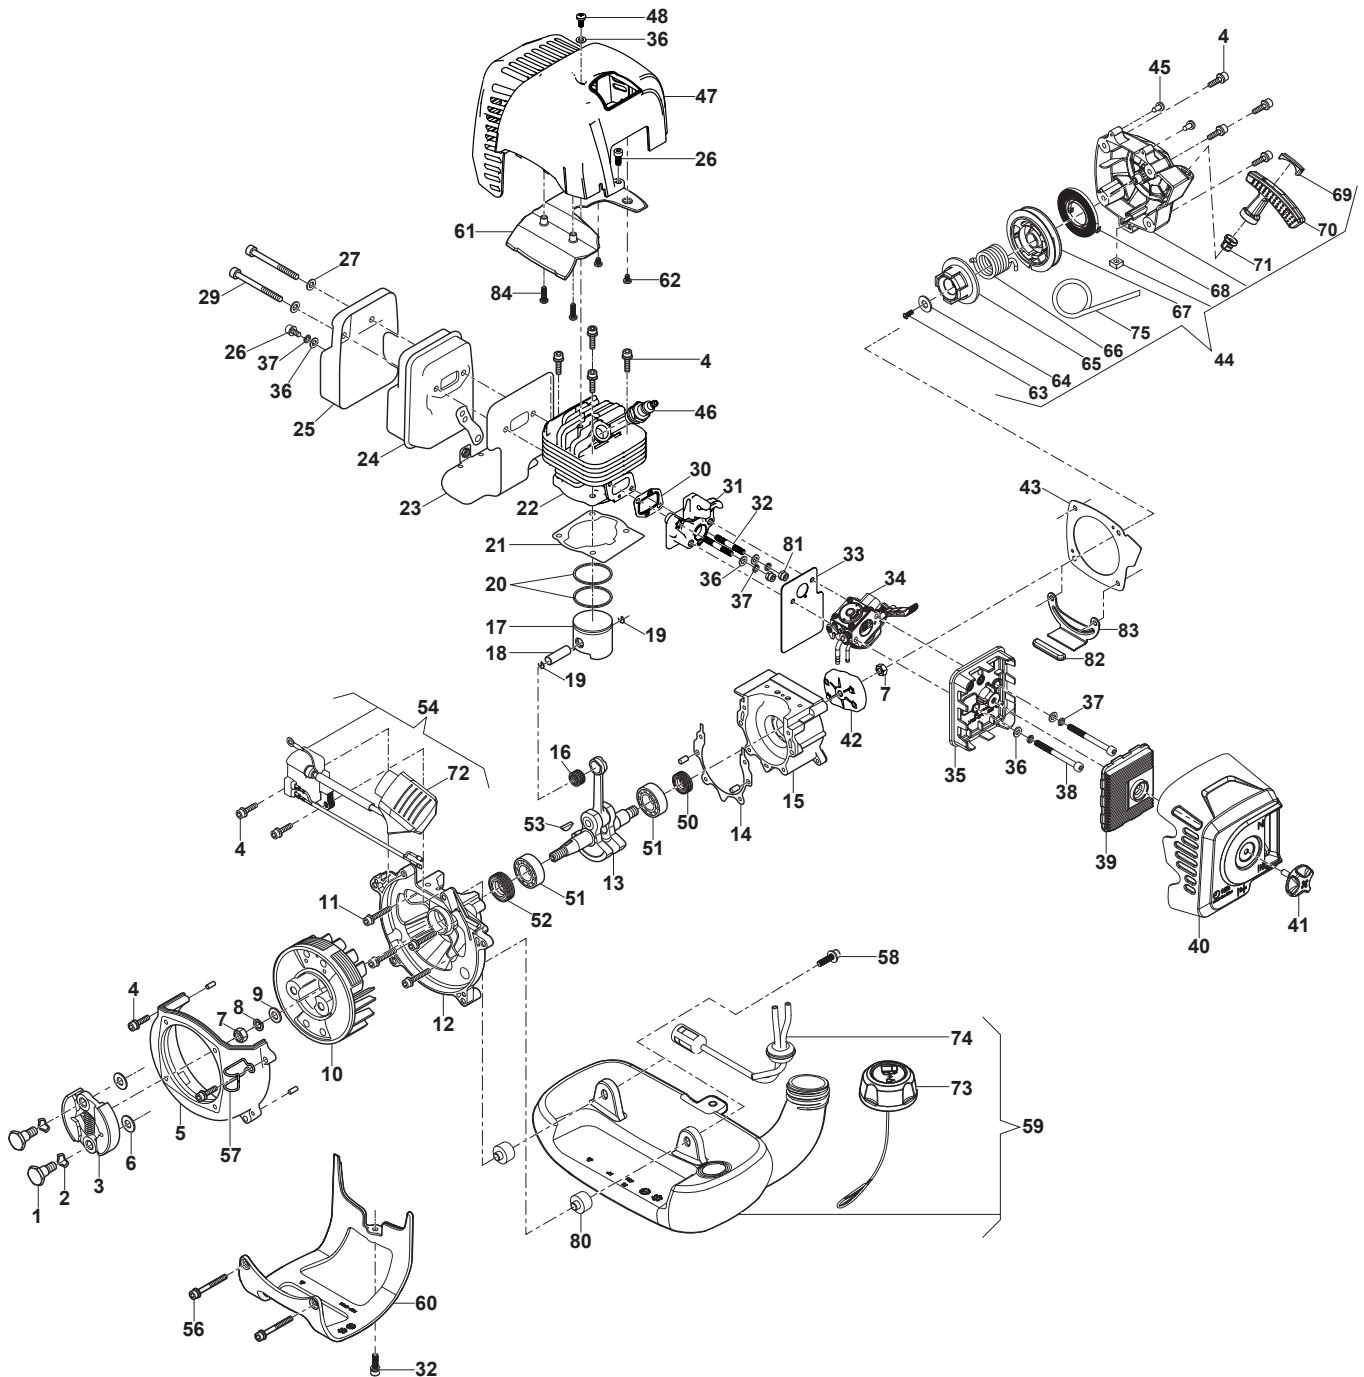

Utgåva Issue 29 - 2017		Motor	Engine		
Pos. Fig.	Antal Q.ty	Art nr Part No	Benämning	Description	Anmärkning Notes
1	2	118804038/0	Skruv	Screw	
2	2	118804045/0	Bricka	Washer	
3	1	118804000/0	Koppling	Clutch	
4	12	112789008/0	Skruv	Screw	
5	1	118804033/0	Svänghjulslock	Flywheel Cover	
6	2	118804046/0	Bricka	Washer	
7	2	112155015/0	Mutter	Nut	
8	1	112369500/0	Bricka	Elastic Washer	
9	1	112521350/0	Bricka	Washer	
10	1	118804013/0	Flywheel	Flywheel	
11	4	2135130	Skruv	Screw	
12	1	118804025/0	Vevhus	Crank Case	
13	1	118803990/0	Vevaxel & Anslutningsstag Set	Crankshaft	
14	1	118804079/0	Vevhuspackning	Crankcase Gasket	
15	1	118804027/0	Vevhus	Crank Case	
16	1	118804019/0	Nållager	Needle Bearing	
17	1	118804036/0	Kolv	Piston	
18	1	118804040/0	Kolvsprint	Piston Pin	
19	2	118804049/0	Kolvsprint Lasring	Circlip	
20	2	118804023/0	Kolvring	Piston Ring	
21	1	118804080/0	Cylinderpackning	Cylinder Gasket	
22	1	118804035/0	Cylinder	Cylinder	
23	1	118804085/0	Ljuddämparpackning	Muffler Gasket	
24	1	118803992/0	Ljuddämpare	Muffler	
25	1	118804048/0	Ljuddämparskydd	Muffler Guard	
26	2	2135040	Skruv	Screw	
27	2	112521330/0	Bricka	Washer	
29	2	118801180/0	Skruv	Screw	
30	1	118804081/0	Packning	Gasket	
31	1	118804064/0	Insugningsrör	Intake Manifold	
32	2	118804549/0	Skruv	Dowel Screw	
32	1	6981102	Skruvsats	Outfit, Screws	
33	1	118804083/0	Packning,Förgasare/Insulator	Carburetor Gasket	
34	1	118804009/0	Förgasare Kpl	Carburetor	
35	1	118804063/0	Basplatta	Air Cleaner Base	
36	6	112521320/0	Bricka	Washer	
37	5	112581500/0	Lasbricka	Grower	
38	2	2135250	Skruv	Screw	
39	1	118804547/0	Pappersfilter	Paper Filter	
40	1	118803968/0	Luftfilterkåpa-gul	Filter Cover Yellow	
41	1	118803174/0	Handtagsknopp	Knob, Grey	
42	1	118803996/0	Starter	Starter Cup	
43	1	118804051/0	Packning	Gasket	
44	1	118803994/0	Start Kpl	Starter Assy	
45	2	123878121/0	Skruv	Screw	
46	1	3210024	Tändstift	Spark Plug	
47	1	118803970/0	Cylinderkåpa kpl Gul	Yellow Cylinder Cover	
48	1	112727796/0	Skruv	Screw	
50	1	118801188/0	Ventilations slang	Seal Ring