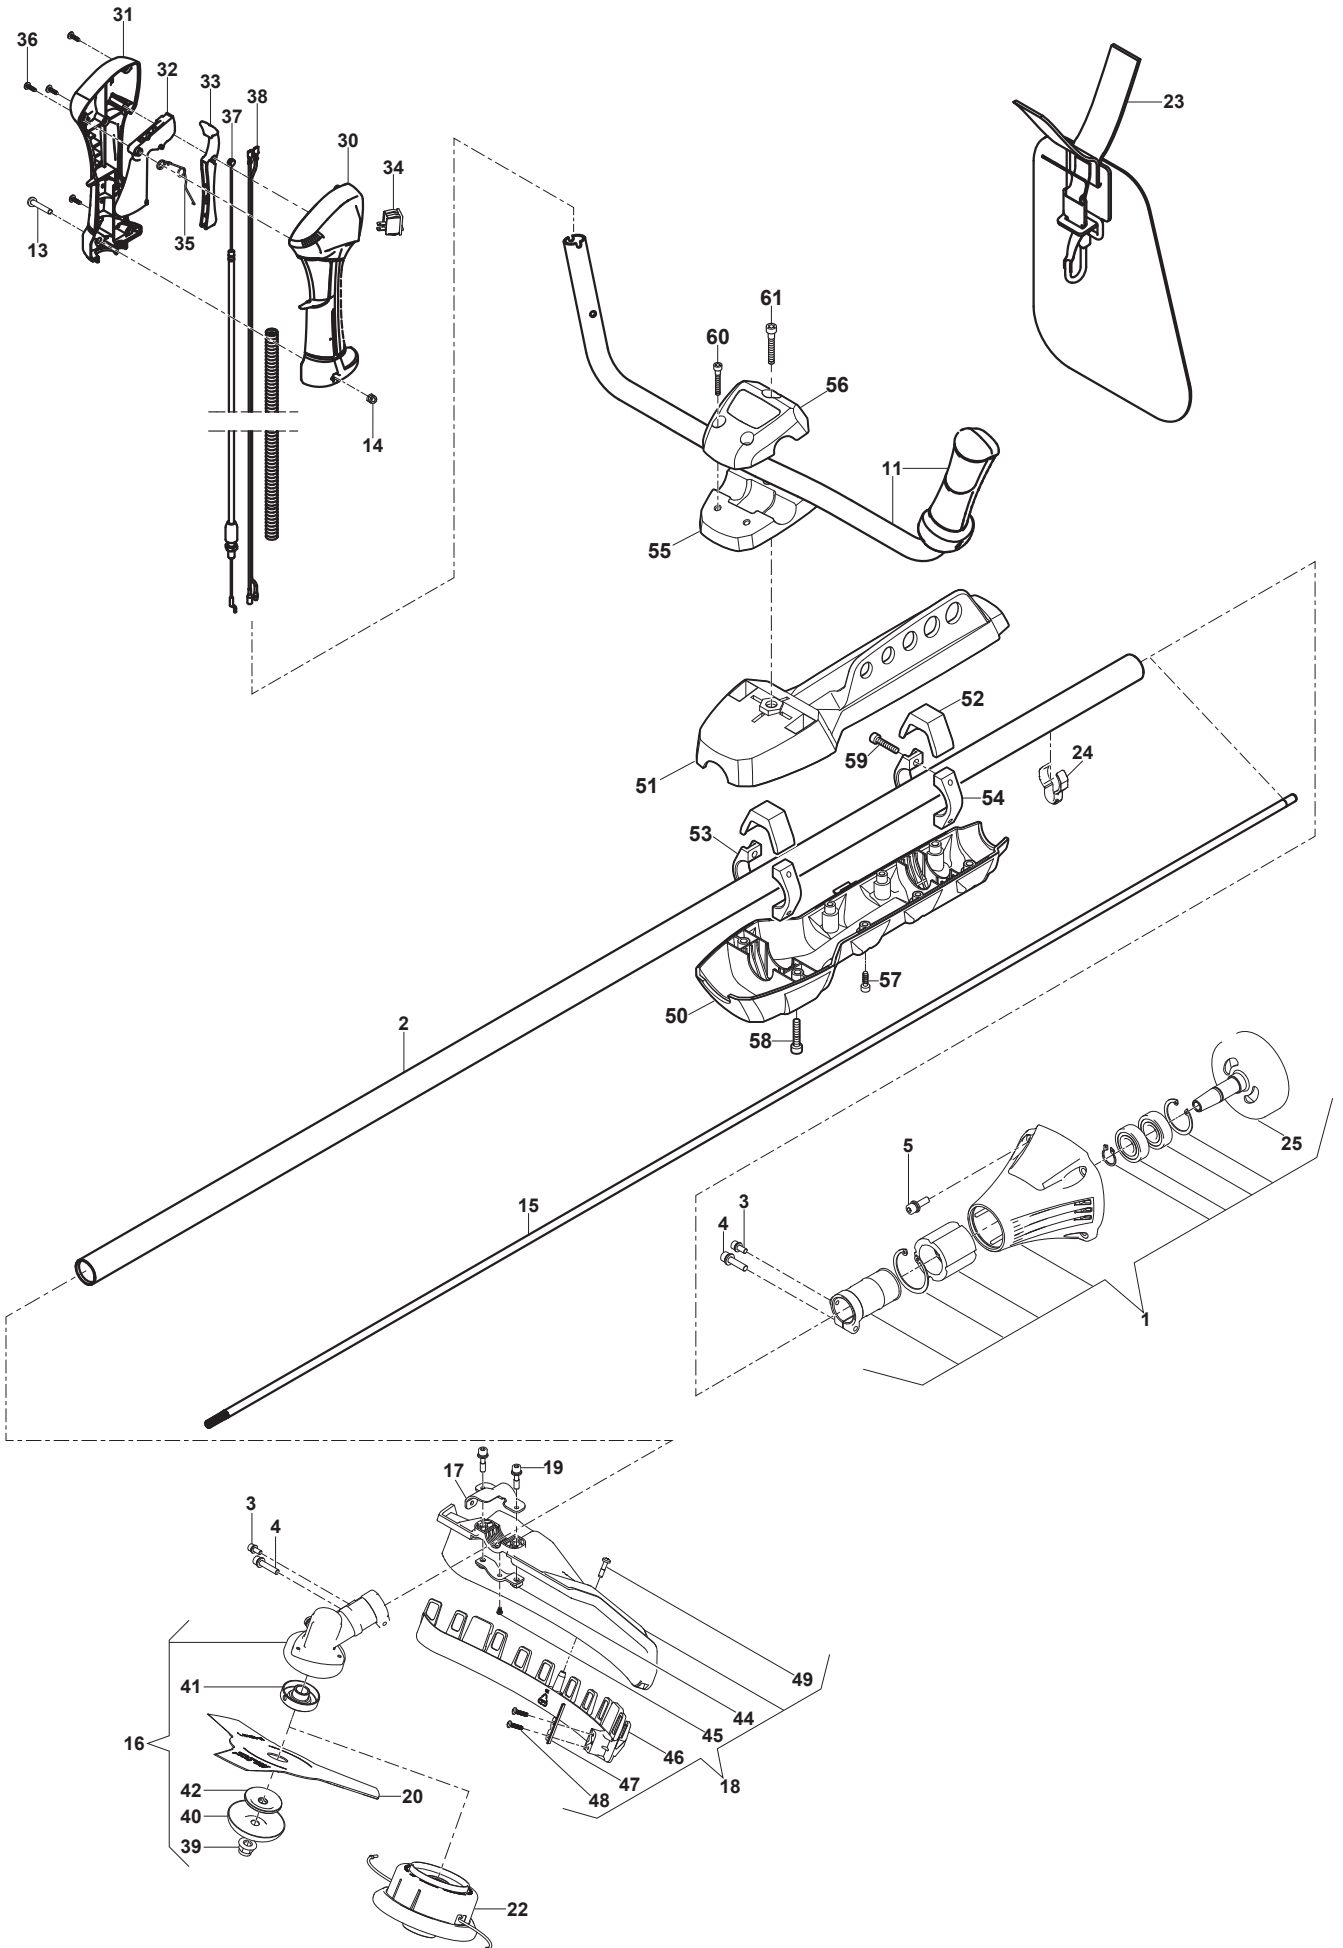

Reservdelskatalog Parts Catalogue

SBC 252 D

287421002/17 - Season 2017

- Use STIGA S.p.A. Genuine Spare Parts specified in the parts list for repair and/or replacement.
 - The contents described in the parts list may change due to improvement.
 - The drawings of the spare parts are only indicative and might not represent the part in question exactly.
 - The indications "right" - "left" - "front" - "rear" refer to the position of the operator when using the machine.
- When placing orders of parts for repair and/or replacement, make sure that the illustrated parts list is the one applying to the machine's year of manufacture, as shown on the identification plate attached to the machine.

Utgåva Issue 29 - 2017		Motor	Engine		
Pos. Fig.	Antal Q.ty	Art nr Part No	Benämning	Description	Anmärkning Notes
51	2	3112040	Kullager	Ball Bearing	
52	1	118804020/0	Ventilationssläng	Seal Ring	
53	1	123072002/0	Svänghjul	Flywheel Key	
54	1	118804864/0	Elektronikspole	Ignition Assy	
56	2	2135110	Skruv	Screw	
57	1	118804055/0	Wireklämma	Wire Clamp	
58	2	112760475/0	Skruv	Screw	
59	1	118804004/0	Bränsletank Kpl	Fuel Tank Assy	
60	1	118803962/0	Fäste	Support	
61	1	118804087/0	Luftledare	Air Guide	
62	2	112727815/0	Skruv	Screw	
63	1	112727796/0	Skruv	Screw	
64	1	112523020/0	Bricka	Washer	
65	1	118803975/0	Cam, Starter	Starter Cam	
66	1	118804061/0	Startfjäder	Starter Spring	
67	1	118803976/0	Remskiva	Starter Pulley	
68	1	118804060/0	Fjäder	Spring	
69	1	118804069/0	Starter Plate Gul	Yellow Starter Plate	
70	1	118803984/0	Starthandtag	Starter Handle	
71	1	118804068/0	Rope Guide	Rope Guide	
72	1	118803163/0	Tändstiftshatt	Spark Plug Cap	
73	1	322735152/0	Cap-Tank	Oil Cap	
74	1	118804005/0	Bränsleslang	Fuel Hose	
75	1	118803181/0	Startsnöre	Starter Cord	
80	2	118804548/0	Gummihylsa	Grommet	
81	2	112154330/0	Mutter	Nut	
82	1	118804550/0	Gummihylsa	Rubber Sleeve	
83	1	118804551/0	Fäste	Fuel Tank Plate	
84	2	112728099/1	Skruv	Screw	