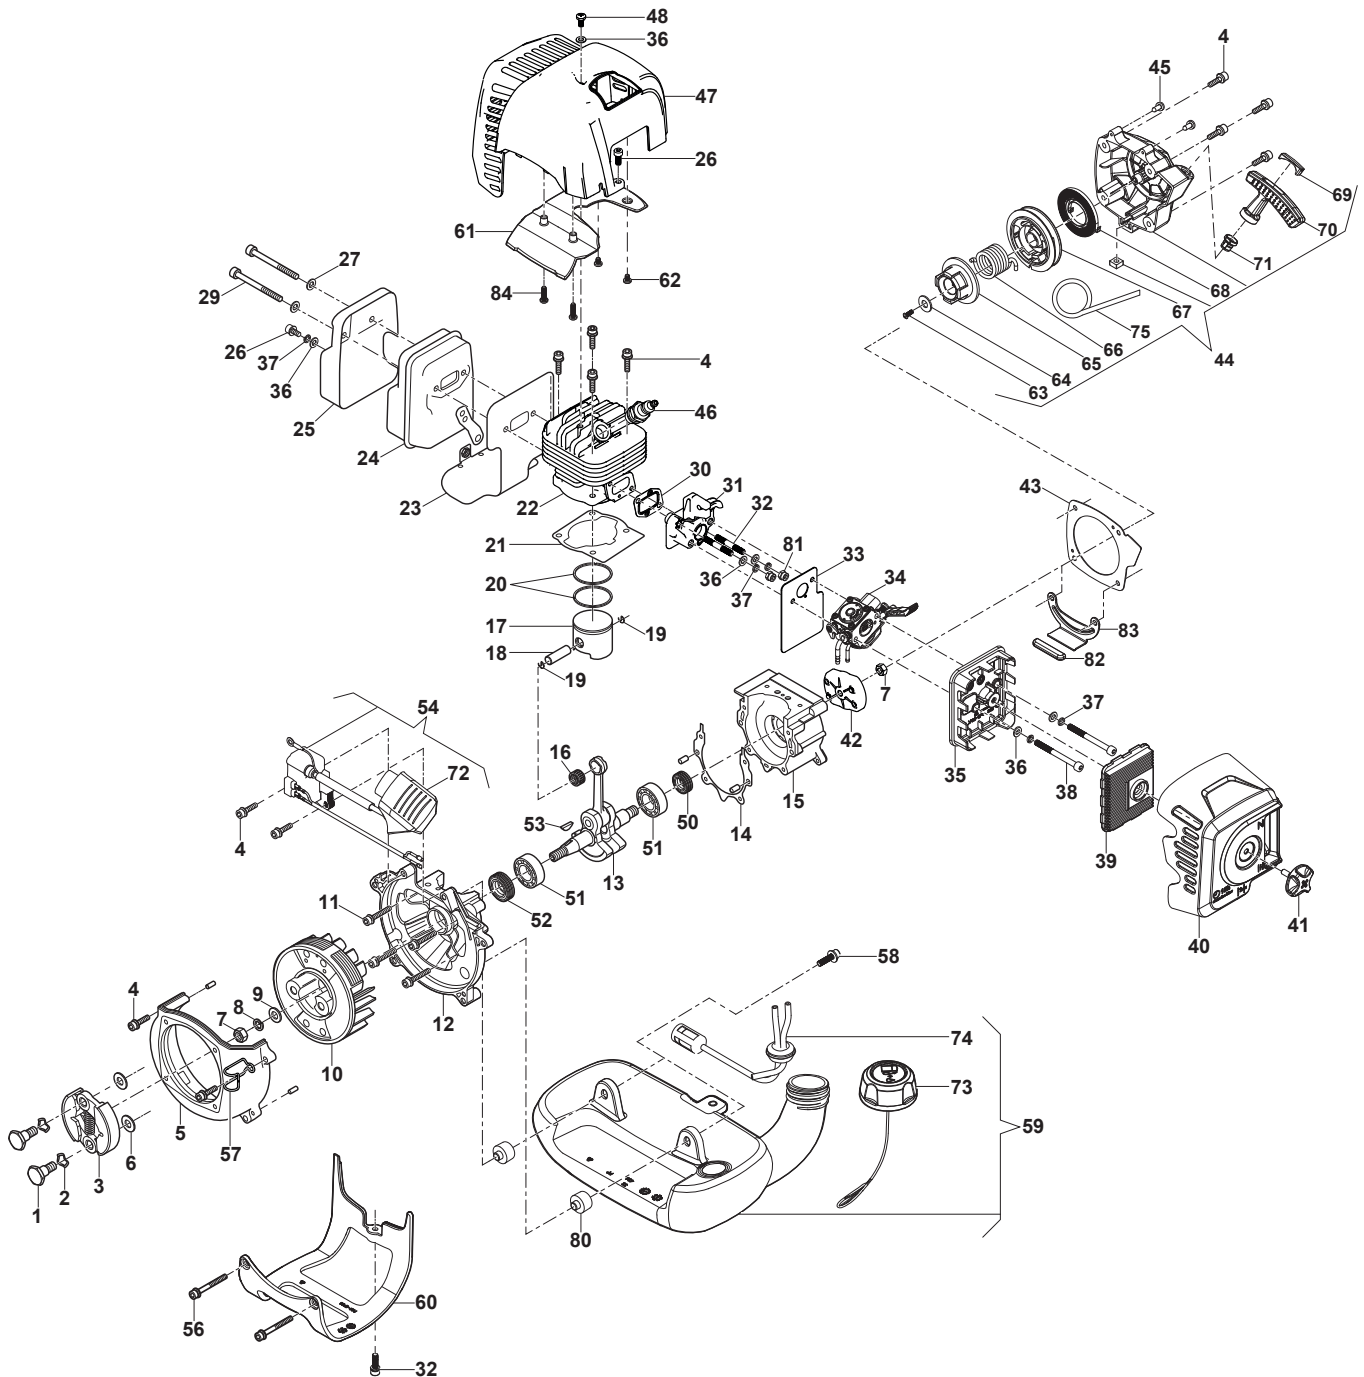

Reservdelskatalog Parts Catalogue

SBC 252 D

287421002/17 - Season 2017

- Use STIGA S.p.A. Genuine Spare Parts specified in the parts list for repair and/or replacement.
 - The contents described in the parts list may change due to improvement.
 - The drawings of the spare parts are only indicative and might not represent the part in question exactly.
 - The indications "right" - "left" - "front" - "rear" refer to the position of the operator when using the machine.
- When placing orders of parts for repair and/or replacement, make sure that the illustrated parts list is the one applying to the machine's year of manufacture, as shown on the identification plate attached to the machine.

Utgåva Issue 29 - 2017		Motor	Engine		
Pos. Fig.	Antal Q.ty	Art nr Part No	Benämning	Description	Anmärkning Notes
51	2	3112040	Kullager	Ball Bearing	
52	1	118804020/0	Ventilationssläng	Seal Ring	
53	1	123072002/0	Svänghjul	Flywheel Key	
54	1	118804864/0	Elektronikspole	Ignition Assy	
56	2	2135110	Skruv	Screw	
57	1	118804055/0	Wireklämma	Wire Clamp	
58	2	112760475/0	Skruv	Screw	
59	1	118804004/0	Bränsletank Kpl	Fuel Tank Assy	
60	1	118803962/0	Fäste	Support	
61	1	118804087/0	Luftledare	Air Guide	
62	2	112727815/0	Skruv	Screw	
63	1	112727796/0	Skruv	Screw	
64	1	112523020/0	Bricka	Washer	
65	1	118803975/0	Cam, Starter	Starter Cam	
66	1	118804061/0	Startfjäder	Starter Spring	
67	1	118803976/0	Remskiva	Starter Pulley	
68	1	118804060/0	Fjäder	Spring	
69	1	118804069/0	Starter Plate Gul	Yellow Starter Plate	
70	1	118803984/0	Starthandtag	Starter Handle	
71	1	118804068/0	Rope Guide	Rope Guide	
72	1	118803163/0	Tändstiftshatt	Spark Plug Cap	
73	1	322735152/0	Cap-Tank	Oil Cap	
74	1	118804005/0	Bränsleslang	Fuel Hose	
75	1	118803181/0	Startsnöre	Starter Cord	
80	2	118804548/0	Gummihylsa	Grommet	
81	2	112154330/0	Mutter	Nut	
82	1	118804550/0	Gummihylsa	Rubber Sleeve	
83	1	118804551/0	Fäste	Fuel Tank Plate	
84	2	112728099/1	Skruv	Screw	