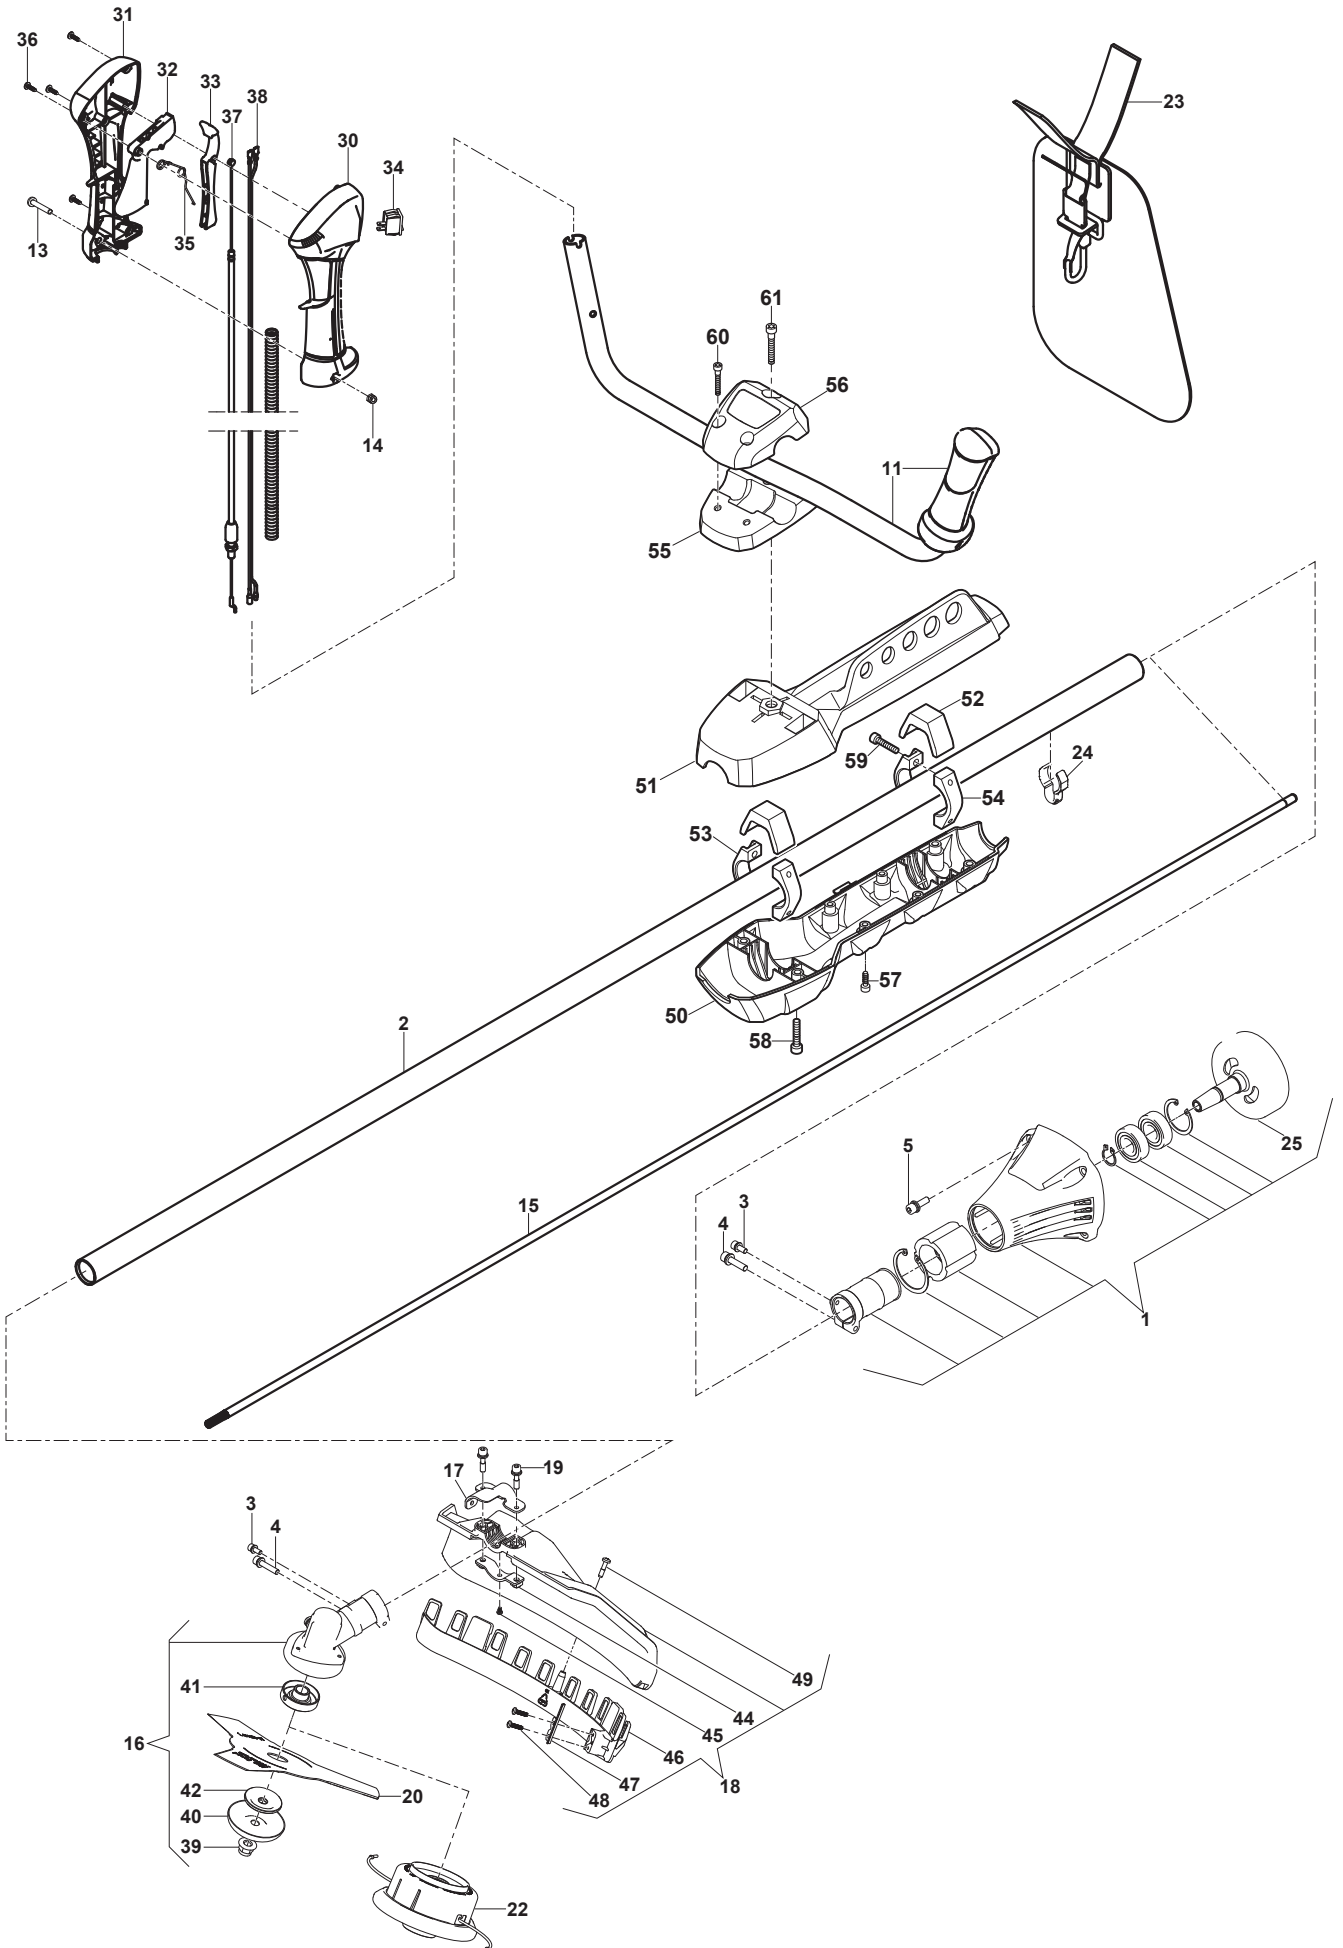

Reservdelskatalog Parts Catalogue

SBC 242 D

287321002/17 - Season 2017

- Use GLOBAL GARDEN PRODUCT Genuine Spare Parts specified in the parts list for repair and/or replacement.
 - The contents described in the parts list may change due to improvement.
 - The drawings of the spare parts are only indicative and might not represent the part in question exactly.
 - The indications "right" - "left" - "front" - "rear" refer to the position of the operator when using the machine.
- When placing orders of parts for repair and/or replacement, make sure that the illustrated parts list is the one applying to the machine's year of manufacture, as shown on the identification plate attached to the machine.

Utgåva Issue 36 - 2016		Motor	Engine		
Pos. Fig.	Antal Q.ty	Art nr Part No	Benämning	Description	Anmärkning Notes
51	2	3112040	Kullager	Ball Bearing	
52	1	118804020/0	Ventilationssläng	Seal Ring	
53	1	123072002/0	Svänghjul	Flywheel Key	
54	1	118804010/0	Elektronikspole	Ignition Assy	
56	2	2135110	Skruv	Screw	
57	1	118804055/0	Wireklämma	Wire Clamp	
58	2	112760475/0	Skruvsats	Outfit, Screws	
59	1	118804004/0	Bränsletank Kpl	Fuel Tank Assy	
60	1	118803962/0	Fäste	Support	
61	1	118804087/0	Luftledare	Air Guide	
62	2	112727815/0	Skruv	Screw	
63	1	112727796/0	Skruv	Screw	
64	1	112523020/0	Bricka	Washer	
65	1	118803975/0	Cam, Starter	Starter Cam	
66	1	118804061/0	Startfjäder	Starter Spring	
67	1	118803976/0	Remskiva	Starter Pulley	
68	1	118804060/0	Fjäder	Spring	
69	1	118804069/0	Starter Plate Gul	Yellow Starter Plate	
70	1	118803984/0	Starthandtag	Starter Handle	
71	1	118804068/0	Rope Guide	Rope Guide	
72	1	118803163/0	Tändstiftshatt	Spark Plug Cap	
73	1	322735152/0	Cap-Tank	Oil Cap	
74	1	118804005/0	Bränsleslang	Fuel Hose	
75	1	118803181/0	Startsnöre	Starter Cord	
80	2	118804548/0	Gummihylsa	Grommet	
81	2	112154330/0	Mutter	Nut	
82	1	118804550/0	Gummihylsa	Rubber Sleeve	
83	1	118804551/0	Fäste	Fuel Tank Plate	
84	2	112728099/1	Skruv	Screw	