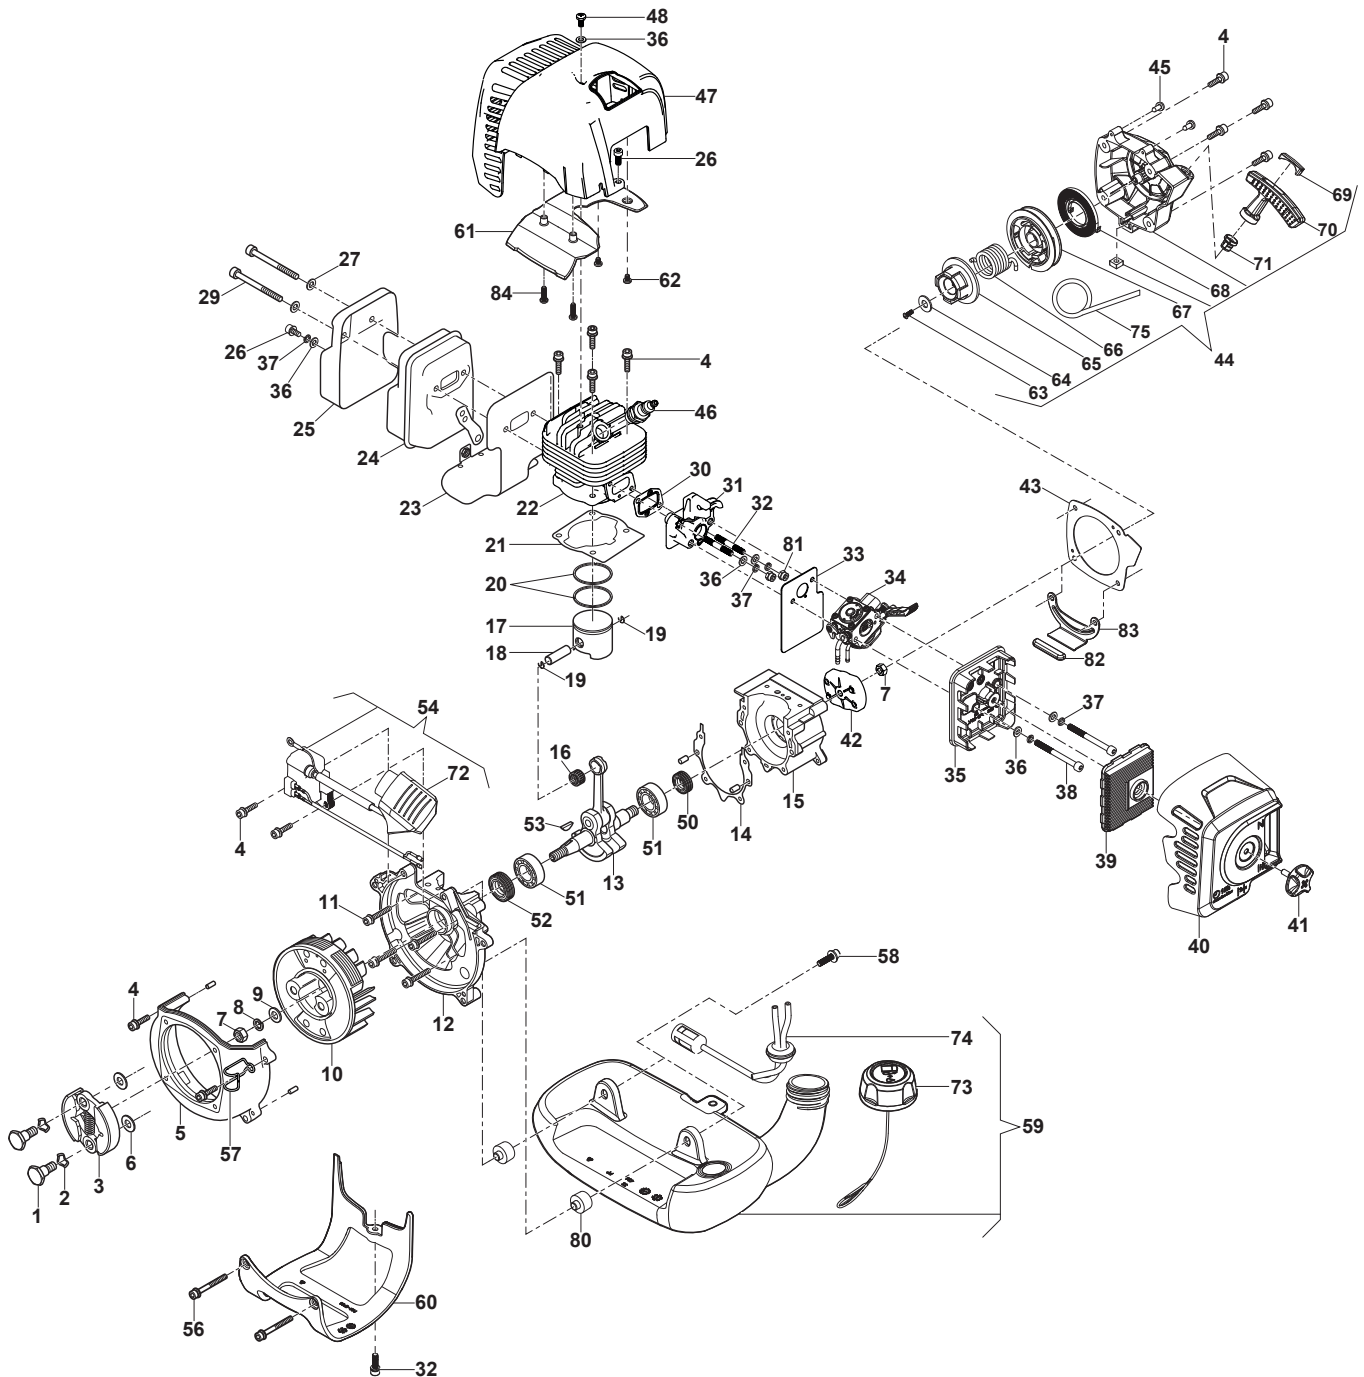

Reservdelskatalog Parts Catalogue

SBC 242 D

287321002/17 - Season 2017

- Use GLOBAL GARDEN PRODUCT Genuine Spare Parts specified in the parts list for repair and/or replacement.
 - The contents described in the parts list may change due to improvement.
 - The drawings of the spare parts are only indicative and might not represent the part in question exactly.
 - The indications "right" - "left" - "front" - "rear" refer to the position of the operator when using the machine.
- When placing orders of parts for repair and/or replacement, make sure that the illustrated parts list is the one applying to the machine's year of manufacture, as shown on the identification plate attached to the machine.

Utgåva Issue 36 - 2016		Motor	Engine		
Pos. Fig.	Antal Q.ty	Art nr Part No	Benämning	Description	Anmärkning Notes
51	2	3112040	Kullager	Ball Bearing	
52	1	118804020/0	Ventilationssläng	Seal Ring	
53	1	123072002/0	Svänghjul	Flywheel Key	
54	1	118804010/0	Elektronikspole	Ignition Assy	
56	2	2135110	Skruv	Screw	
57	1	118804055/0	Wireklämma	Wire Clamp	
58	2	112760475/0	Skruvsats	Outfit, Screws	
59	1	118804004/0	Bränsletank Kpl	Fuel Tank Assy	
60	1	118803962/0	Fäste	Support	
61	1	118804087/0	Luftledare	Air Guide	
62	2	112727815/0	Skruv	Screw	
63	1	112727796/0	Skruv	Screw	
64	1	112523020/0	Bricka	Washer	
65	1	118803975/0	Cam, Starter	Starter Cam	
66	1	118804061/0	Startfjäder	Starter Spring	
67	1	118803976/0	Remskiva	Starter Pulley	
68	1	118804060/0	Fjäder	Spring	
69	1	118804069/0	Starter Plate Gul	Yellow Starter Plate	
70	1	118803984/0	Starthandtag	Starter Handle	
71	1	118804068/0	Rope Guide	Rope Guide	
72	1	118803163/0	Tändstiftshatt	Spark Plug Cap	
73	1	322735152/0	Cap-Tank	Oil Cap	
74	1	118804005/0	Bränsleslang	Fuel Hose	
75	1	118803181/0	Startsnöre	Starter Cord	
80	2	118804548/0	Gummihylsa	Grommet	
81	2	112154330/0	Mutter	Nut	
82	1	118804550/0	Gummihylsa	Rubber Sleeve	
83	1	118804551/0	Fäste	Fuel Tank Plate	
84	2	112728099/1	Skruv	Screw	