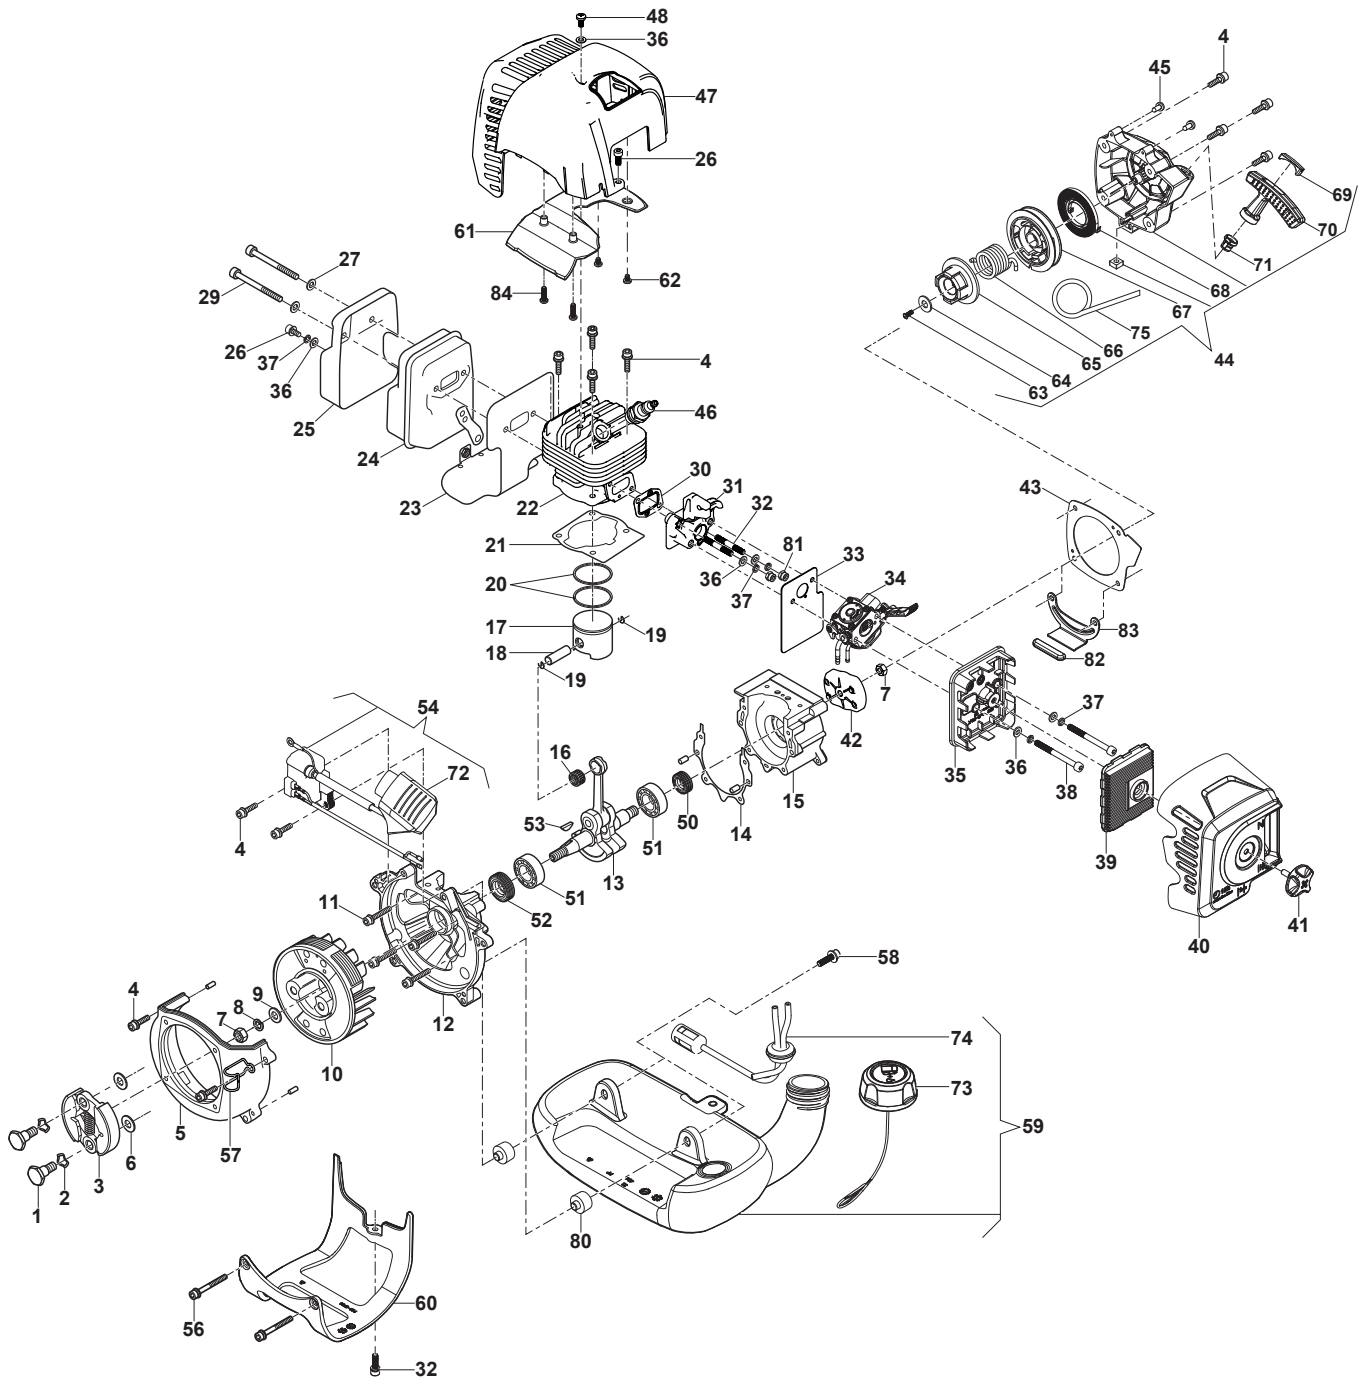

Utgåva Issue 36 - 2016		Motor	Engine		
Pos. Fig.	Antal Q.ty	Art nr Part No	Benämning	Description	Anmärkning Notes
1	2	118804038/0	Skruv	Screw	
2	2	118804045/0	Bricka	Washer	
3	1	118804000/0	Koppling	Clutch	
4	12	112789008/0	Skruv	Screw	
5	1	118804033/0	Svånghjulslock	Flywheel Cover	
6	2	118804046/0	Bricka	Washer	
7	2	112155015/0	Mutter	Nut	
8	1	112369500/0	Bricka	Elastic Washer	
9	1	112521350/0	Bricka	Washer	
10	1	118804013/0	Flywheel	Flywheel	
11	4	2135130	Skruv	Screw	
12	1	118804025/0	Vevhus	Crank Case	
13	1	118803989/0	Vevaxel & Anslutningsstag Set	Crankshaft	
14	1	118804079/0	Vevhuspackning	Crankcase Gasket	
15	1	118804027/0	Vevhus	Crank Case	
16	1	118804018/0	Nållager	Needle Bearing	
17	1	118804028/0	Kolv	Piston	
18	1	118804039/0	Kolvsprint	Piston Pin	
19	2	118804049/0	Kolvsprint Lasring	Circlip	
20	2	118804022/0	Kolvring	Piston Ring	
21	1	118804080/0	Cylinderpackning	Cylinder Gasket	
22	1	118804034/0	Cylinder	Cylinder	
23	1	118804085/0	Ljuddämparpackning	Muffler Gasket	
24	1	118803992/0	Ljuddämpare	Muffler	
25	1	118804048/0	Ljuddämparskydd	Muffler Guard	
26	2	2135040	Skruv	Screw	
27	2	112521330/0	Bricka	Washer	
29	2	118801180/0	Skruv	Screw	
30	1	118804081/0	Packning	Gasket	
31	1	118804064/0	Insugningsrör	Intake Manifold	
32	2	118804549/0	Skruv	Dowel Screw	
32	1	6981102	Skruvsats	Outfit, Screws	
33	1	118804083/0	Packning,Förgasare/Insulator	Carburetor Gasket	
34	1	118804008/0	Förgasare Kpl	Carburetor	
35	1	118804063/0	Basplatta	Air Cleaner Base	
36	6	112521320/0	Bricka	Washer	
37	5	112581500/0	Lasbricka	Grower	
38	2	2135250	Skruv	Screw	
39	1	118804547/0	Pappersfilter	Paper Filter	
40	1	118803968/0	Luftfilterkåpa-gul	Filter Cover Yellow	
41	1	118803174/0	Handtagsknopp	Knob, Grey	
42	1	118803996/0	Starter	Starter Cup	
43	1	118804051/0	Packning	Gasket	
44	1	118803994/0	Start Kpl	Starter Assy	
45	2	123878121/0	Skruv	Screw	
46	1	3210024	Tändstift (Rcj7Y)	Spark Plug	
47	1	118803970/0	Cylinderkåpa kpl Gul	Yellow Cylinder Cover	
48	1	112727796/0	Skruv	Screw	
50	1	118801188/0	Ventilations slang Tc12X22X7	Seal Ring