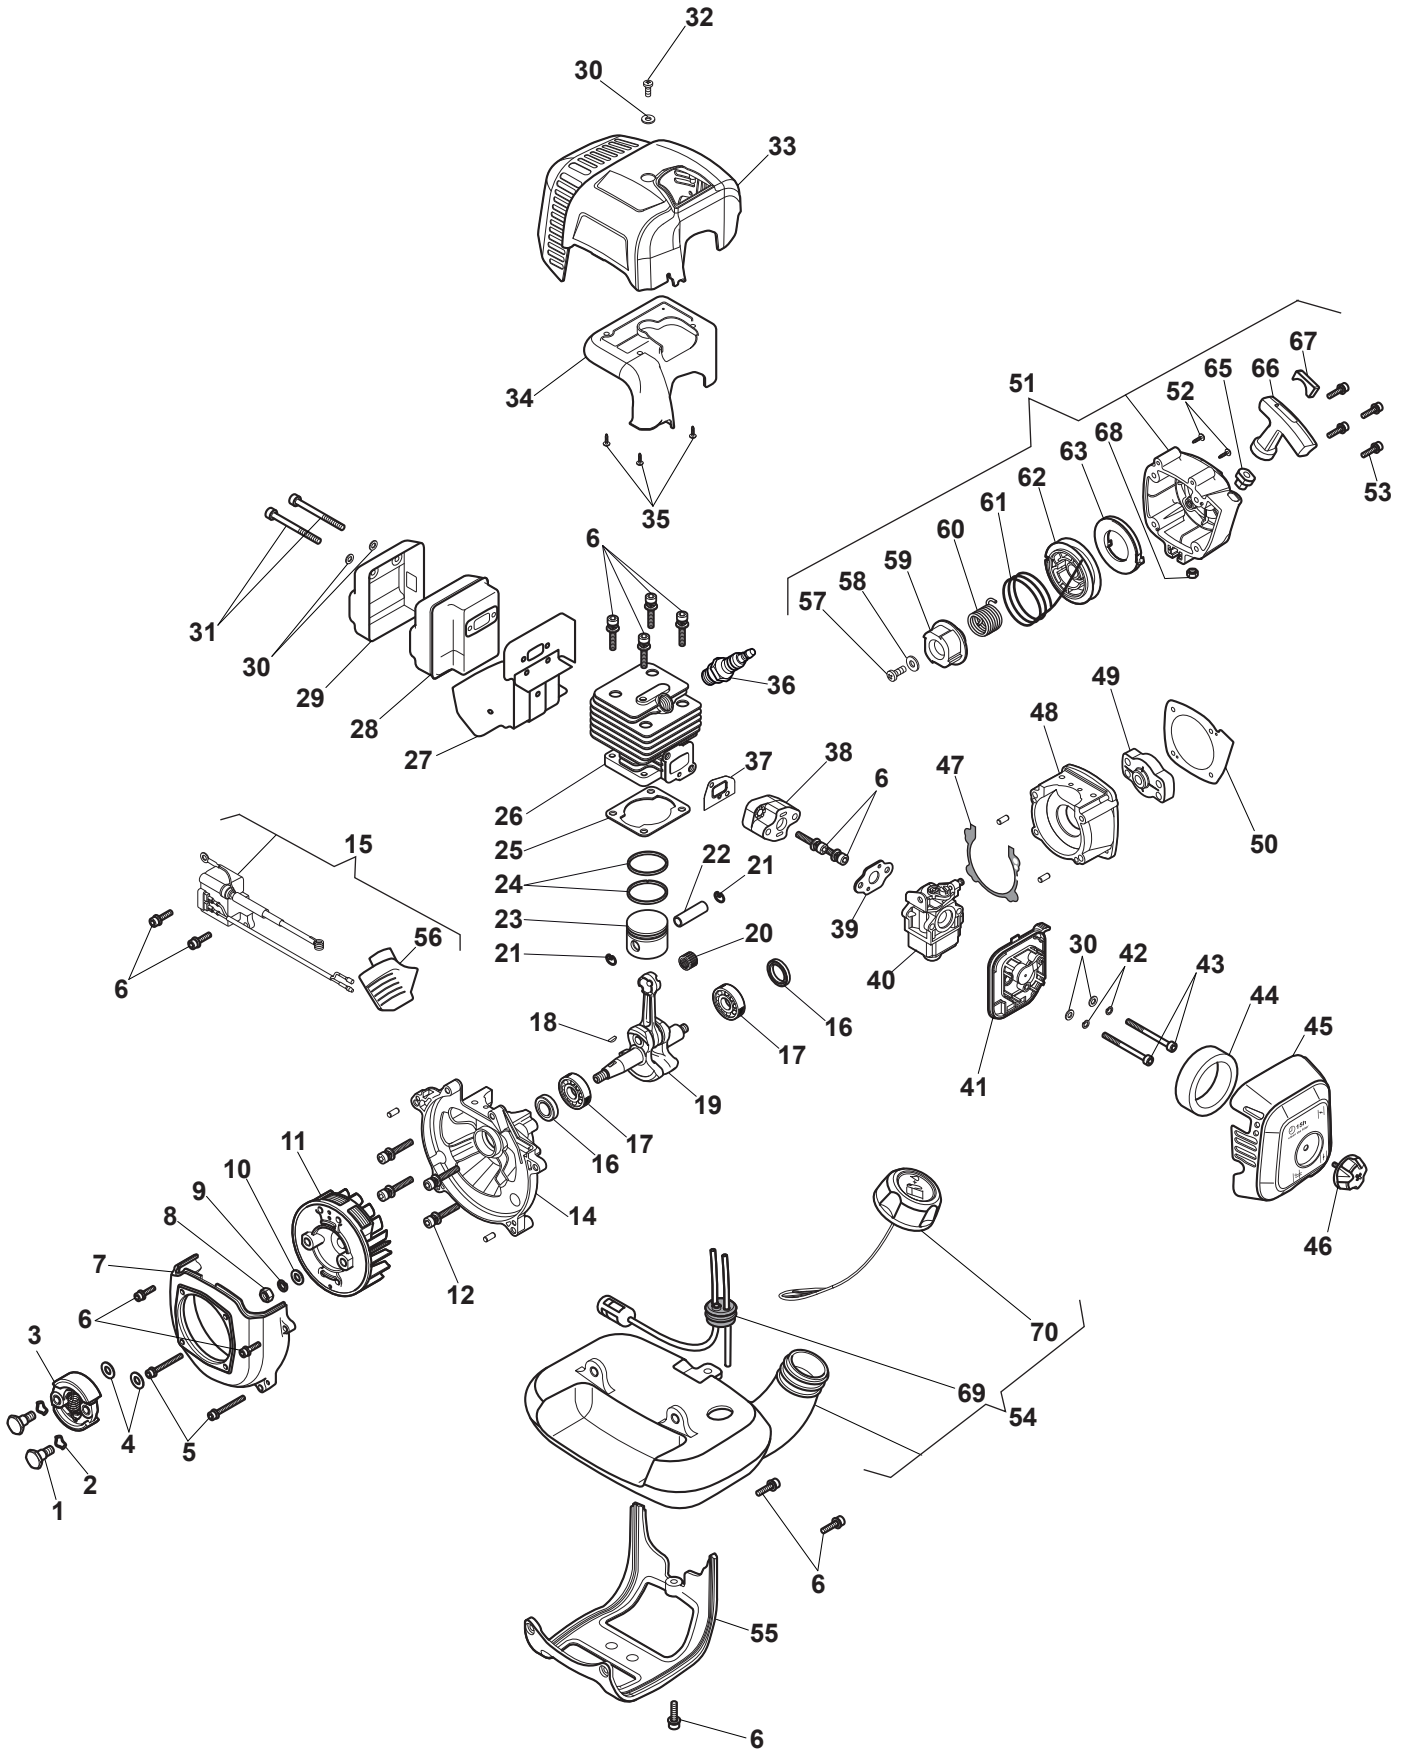

Reservdelskatalog Parts Catalogue

SBC 226 JD

287121102/15 - Season 2016

- Use GLOBAL GARDEN PRODUCT Genuine Spare Parts specified in the parts list for repair and/or replacement.
 - The contents described in the parts list may change due to improvement.
 - The drawings of the spare parts are only indicative and might not represent the part in question exactly.
 - The indications "right" - "left" - "front" - "rear" refer to the position of the operator when using the machine.
- When placing orders of parts for repair and/or replacement, make sure that the illustrated parts list is the one applying to the machine's year of manufacture, as shown on the identification plate attached to the machine.

Utgåva Issue 17 - 2016		Motor	Engine		
Pos. Fig.	Antal Q.ty	Art nr Part No	Benämning	Description	Anmärkning Notes
51	1	118803177/0	Start Kpl Gul	Starter Assy Yellow	
52	2	112727810/0	Skruv	Screw	
53	4	6981149	Skruv	Screw	
54	1	118803189/0	Bränsletank Kpl	Fuel Tank Assy	
55	1	118803191/0	Fäste	Support	
56	1	118803163/0	Tändstiftshatt	Spark Plug Cap	
57	1	2135180	Skruv	Screw	
58	1	2312150	Bricka	Washer	
59	1	118803179/0	Gummitätning	Cap	
60	1	118803180/0	Fjäder	Spring	
61	1	118803181/0	Startsnöre	Starter Cord	
62	1	118803182/0	Remskiva	Starter Pulley	
63	1	118803183/0	Fjäder	Spring	
65	1	118803185/0	Rope Guide	Rope Guide	
66	1	118803186/0	Starthandtag	Starter Handle	
67	1	118803187/0	Starter Plate Gul	Yellow Starter Plate	
68	1	112291000/0	Mutter	Nut	
69	1	118803190/0	Bränsleslang	Fuel Hose	
70	1	322735152/0	Cap-Tank	Oil Cap	