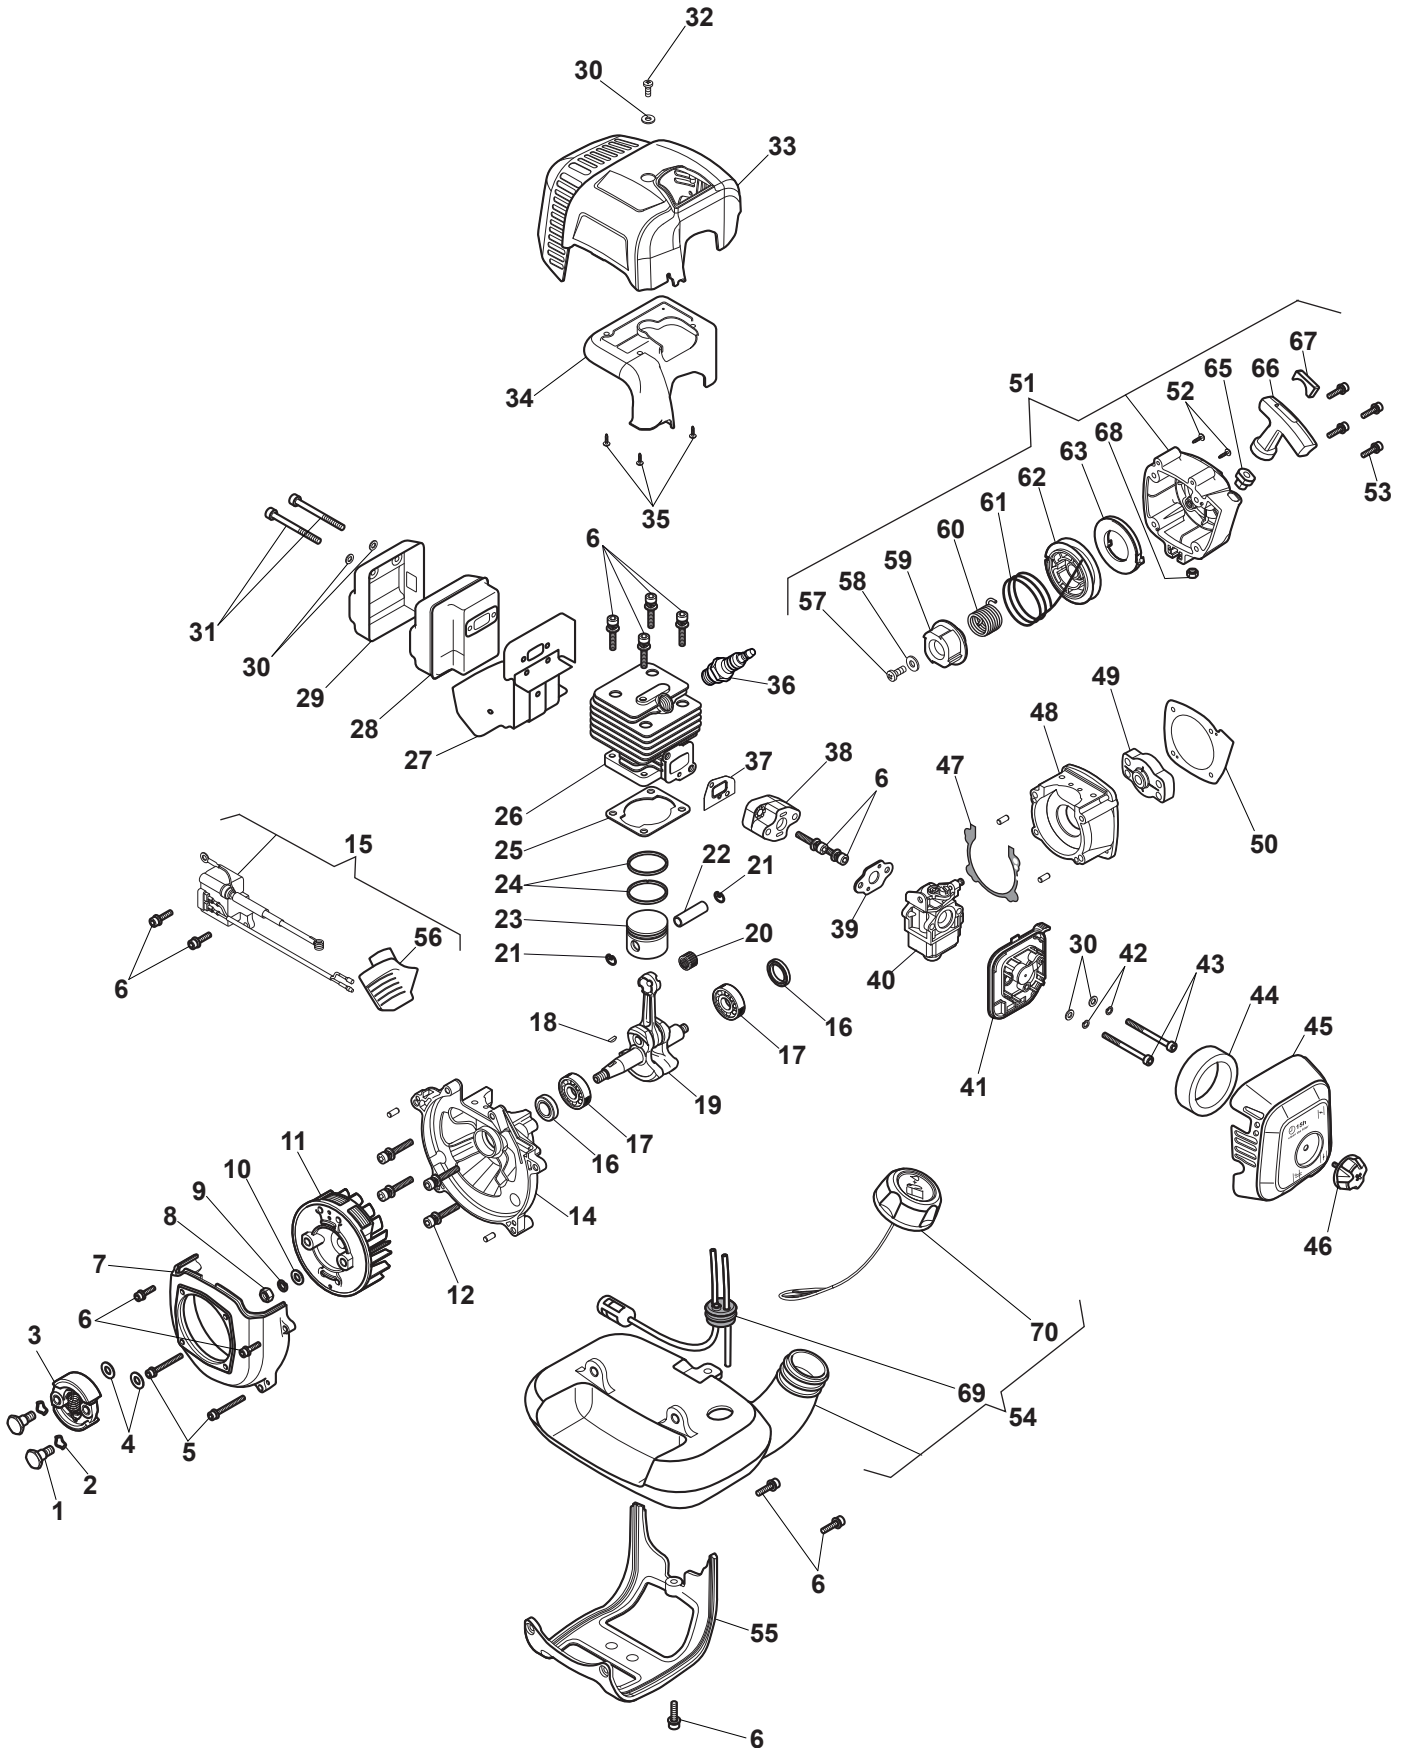

Utgåva Issue 17 - 2016		Motor	Engine		
Pos. Fig.	Antal Q.ty	Art nr Part No	Benämning	Description	Anmärkning Notes
1	2	118801189/0	Skruv	Screw	
2	2	118804045/0	Bricka	Washer	
3	1	118802113/0	Koppling	Clutch Drive	
4	2	2312010	Bricka	Flat washer	
5	2	2135120	Skruv	Screw	
6	13	2135030	Skruv	Screw	
7	1	118803161/0	Lock	Flywheel Cover	
8	1	112293200/0	Mutter	Nut	
9	1	112583500/0	Lasbricka	Grower	
10	1	6981128	Bricka	Washer	
11	1	118802073/0	Svänghjul	Flywheel	
12	4	2135050	Skruv	Screw	
14	1	118802078/0	Vevhus	Crank Case	
15	1	118803162/0	Elektronikspole	Electronic Coil	
16	2	118801188/0	Ventilations slang Tc12X22X7	Seal Ring	
17	2	119216035/0	Lager	Bearing	
18	1	123072002/0	Svänghjul kil	Flywheel Key	
19	1	118802066/0	Vevaxel & Anslutningsstag Set	Crankshaft	
20	1	118803164/0	Nållager	Needle Bearing	
21	2	118802084/0	Kolv sprint Lasring	Circlip	
22	1	118802081/0	Kolv sprint	Piston Pin	
23	1	118802076/0	Kolv	Piston	
24	2	118802077/0	Kolvring	Piston Ring	
25	1	118803165/0	Cylinderpackning	Cylinder Gasket	
26	1	118802074/0	Cylinder	Cylinder	
27	1	118803166/0	Ljuddämparpackning	Muffler Gasket	
28	1	118803167/0	Ljuddämpare	Muffler	
29	1	118803168/0	Ljuddämparskydd	Muffler Guard	
30	5	112521320/0	Bricka	Washer	
31	2	2122210	Skruv	Screw	
32	1	112727790/0	Skruv	Screw	
33	1	322055254/0	Cylinderkåpa kpl Gul	Yellow Cylinder Cover	
34	1	118803169/0	Filerkåpa	Air Cleaner Cover	
35	3	1126-1049-01	Skruv	Screw	
36	1	3210024	Tändstift (Rcj7Y)	Spark Plug	
37	1	118803170/0	Packning	Gasket	
38	1	118802086/0	Insugningsrör	Intake Manifold	
39	1	118803171/0	Packning, Förgasare/Insulator	Carburetor Gasket	
40	1	118803172/0	Förgasare Kpl	Carburetor	
41	1	118803173/0	Cover	Cover	
42	2	112581500/0	Lasbricka	Grower	
43	2	2135250	Skruv	Screw	
44	1	118801526/0	Luftfilter	Air Filter	
45	1	322055255/0	Luftfilterkåpa-gul	Filter Cover Yellow	
46	1	118803174/0	Handtagsknopp	Knob, Grey	
47	1	118803175/0	Vevhuspackning	Crankcase Gasket	
48	1	118802079/0	Vevhus	Crank Case	
49	1	118802069/0	Starter	Starter Cup	
50	1	118803176/0	Packning	Gasket