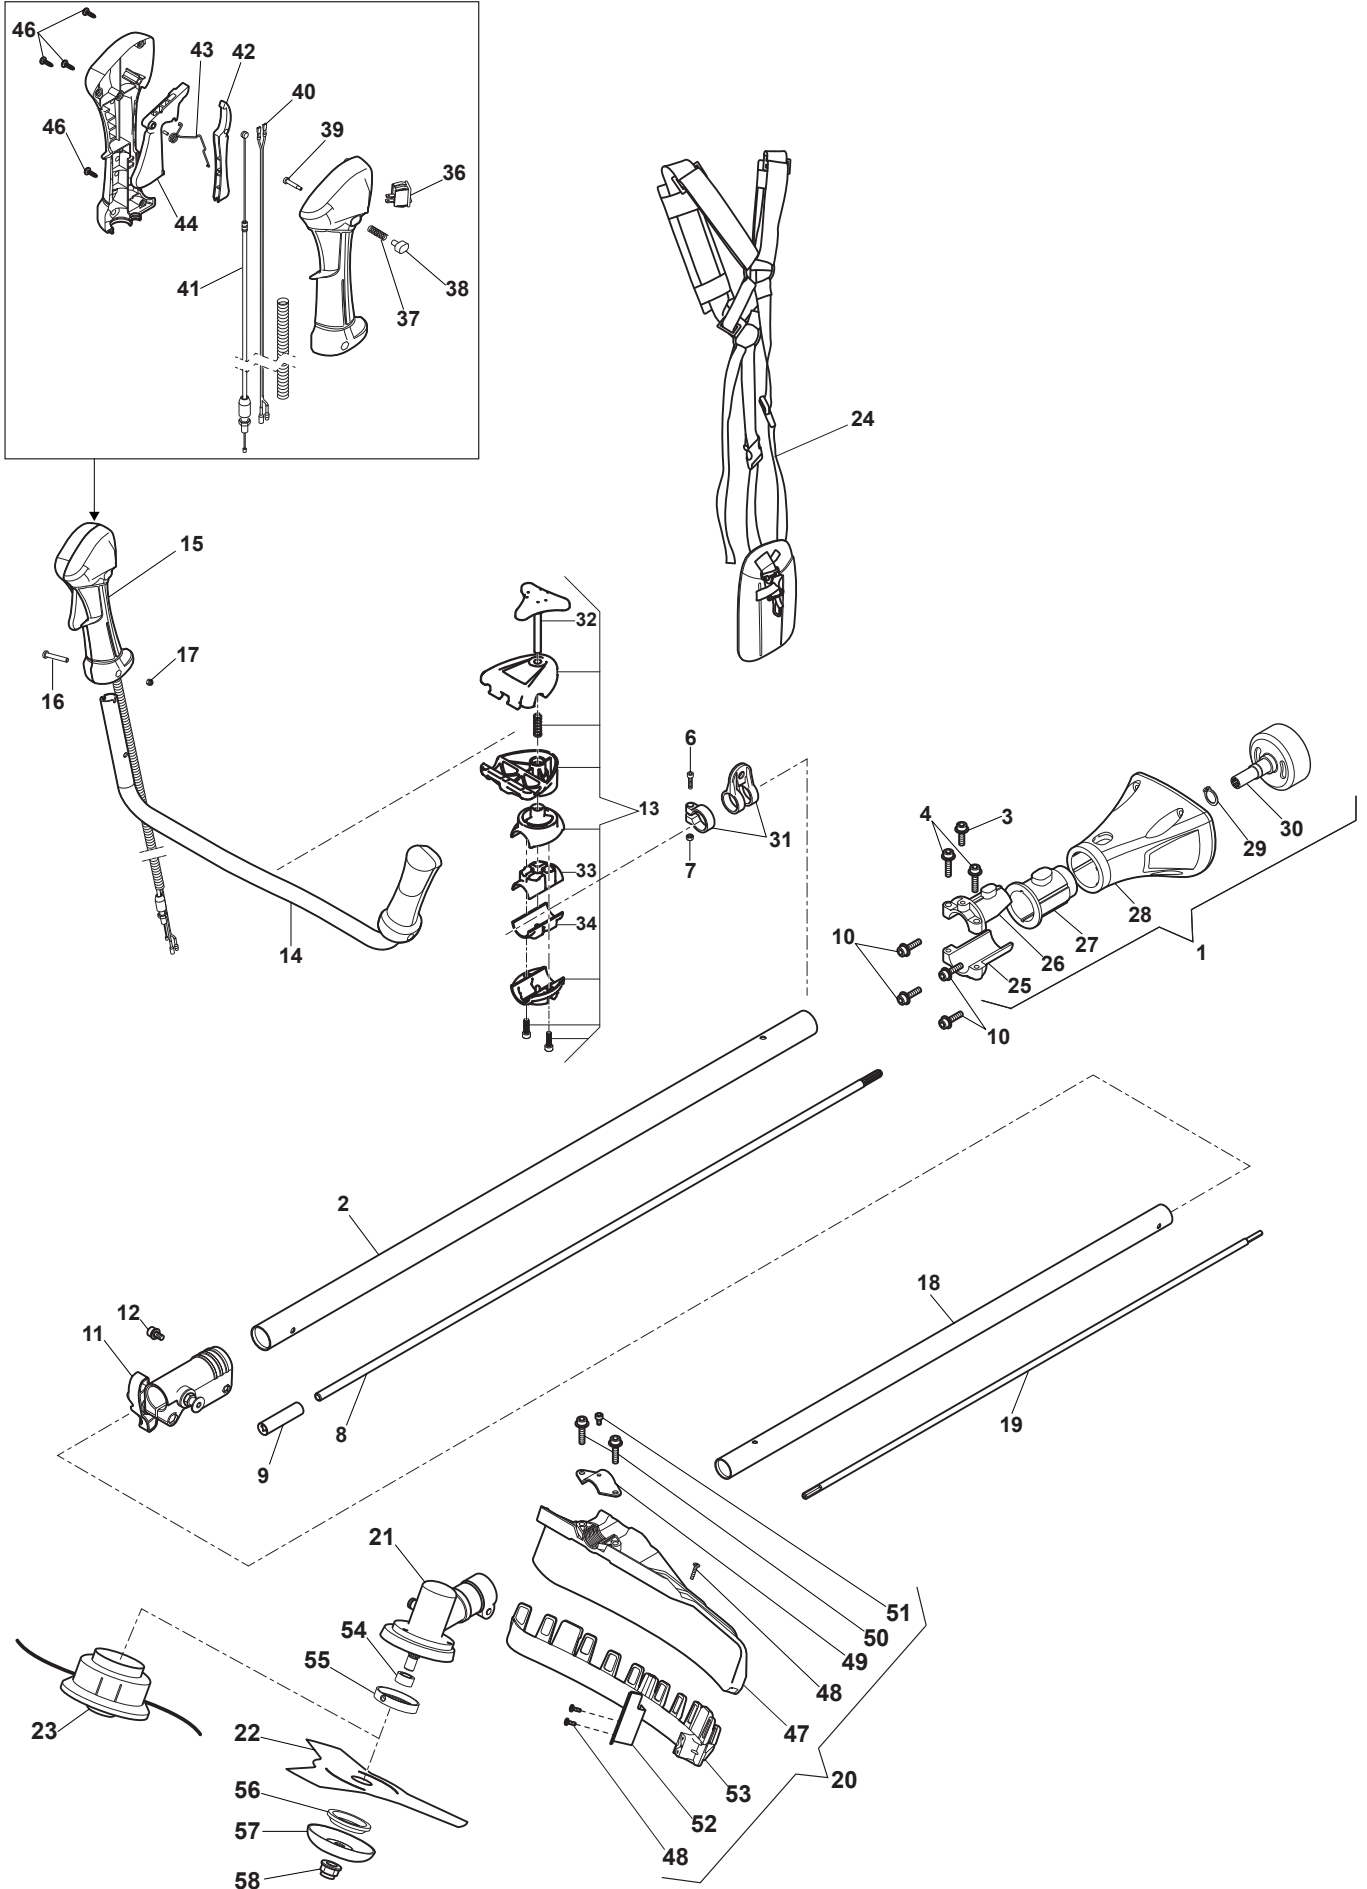

Reservdelskatalog Parts Catalogue

SBC 226 JD

287121102/15 - Season 2016

- Use GLOBAL GARDEN PRODUCT Genuine Spare Parts specified in the parts list for repair and/or replacement.
 - The contents described in the parts list may change due to improvement.
 - The drawings of the spare parts are only indicative and might not represent the part in question exactly.
 - The indications "right" - "left" - "front" - "rear" refer to the position of the operator when using the machine.
- When placing orders of parts for repair and/or replacement, make sure that the illustrated parts list is the one applying to the machine's year of manufacture, as shown on the identification plate attached to the machine.

Utgåva Issue 17 - 2016		Motor	Engine		
Pos. Fig.	Antal Q.ty	Art nr Part No	Benämning	Description	Anmärkning Notes
51	1	118803177/0	Start Kpl Gul	Starter Assy Yellow	
52	2	112727810/0	Skruv	Screw	
53	4	6981149	Skruv	Screw	
54	1	118803189/0	Bränsletank Kpl	Fuel Tank Assy	
55	1	118803191/0	Fäste	Support	
56	1	118803163/0	Tändstiftshatt	Spark Plug Cap	
57	1	2135180	Skruv	Screw	
58	1	2312150	Bricka	Washer	
59	1	118803179/0	Gummitätning	Cap	
60	1	118803180/0	Fjäder	Spring	
61	1	118803181/0	Startsnöre	Starter Cord	
62	1	118803182/0	Remskiva	Starter Pulley	
63	1	118803183/0	Fjäder	Spring	
65	1	118803185/0	Rope Guide	Rope Guide	
66	1	118803186/0	Starthandtag	Starter Handle	
67	1	118803187/0	Starter Plate Gul	Yellow Starter Plate	
68	1	112291000/0	Mutter	Nut	
69	1	118803190/0	Bränsleslang	Fuel Hose	
70	1	322735152/0	Cap-Tank	Oil Cap	