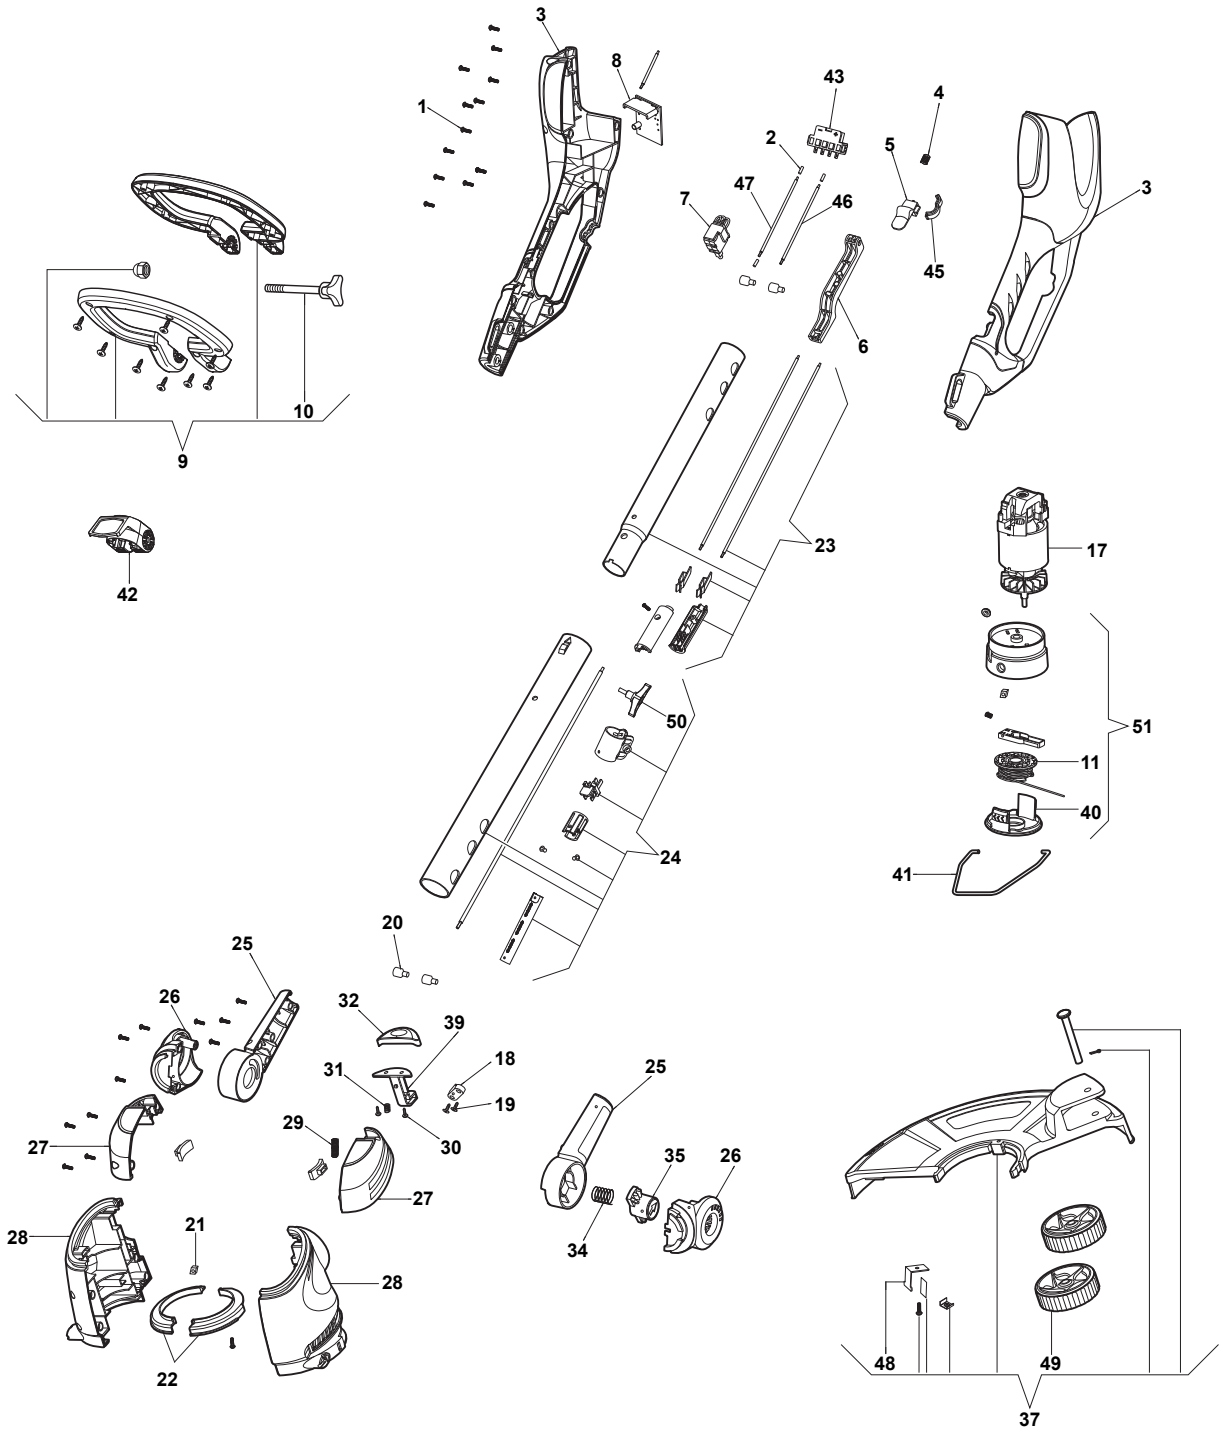

Utgåva Issue 14 - 2017		Röjsagar Batteri	Brushcutter Battery		
Pos. Fig.	Antal Q.ty	Art nr Part No	Benämning	Description	Anmärkning Notes
1	32	112735645/0	Skruv	Screw	
2	24	118804114/0	Värmekrympbara Röret	Heat Shrinkable Tube	
3	1	118804654/0	Handtag kpl, Gra	Handle Assy, Grey	
4	1	118803228/0	Fjäder	Spring	
5	1	118803443/0	Knapp, Gul	Button, Yellow	
6	1	118803462/0	Brytare, Gul	Switch, Yellow	
7	1	118803342/0	Brytare	Switch	
8	1	118803336/1	Pcb	Pcb	
9	1	118810451/0	Rämre Handtag kpl, Gul	Front Handle Assy, Yellow Knob	
10	1	118803455/0	Knopp, Gul	Knob, Yellow	
11	1	118803775/0	Spool	Spool	
17	1	118803467/0	Motor	Engine	
18	1	118803321/0	Fäste	Clamp	
19	2	112727810/0	Skruv	Screw	
20	4	118803230/0	Terminal	Terminal	
21	1	122131758/0	Mutter	Nut	
22	1	118803372/0	Ring	Ring	
23	1	118804199/0	Övre Axel Kpl	Upper Shaft Assy	
24	1	118804200/0	Nedre axel Kpl, Gul	Lower shaft Assy, Yellow Knob	
25	1	118804657/0	Hus, Gra	Housing, Grey	
26	1	118804658/0	Kåpa, Gra	Cover, Grey	
27	1	118803374/0	Kapa	Cover	
28	1	118804656/0	Hus, Gra	Housing, Grey	
29	1	118803288/0	Fjäder	Spring	
30	2	112735641/0	Skruv	Screw	
31	1	118803289/0	Fjäder	Spring	
32	1	118803435/0	Knapp, Gul	Button, Yellow	
34	1	118810449/0	Fjäder	Spring	
35	1	118804195/0	Knapp- gra, Gul	Button, Yellow	
37	1	118804202/0	Guard, Hjul Gra	Guard Assy, Grey Wheels	
39	1	118804660/0	Knappen Spak	Button Lever	
40	1	118803323/0	Spolkåpa	Spool Cover	
41	1	118803397/0	Guide	Guide	
42	1	118803429/0	Fäste	Clamp	
43	1	118803304/0	Insert Block	Insert Block	
45	1	118804655/0	Plat, Gra	Retaining Plate, Grey	
46	1	118804193/0	Vit Tråd	White Wire	
47	1	118804194/0	Svart Tråd	Black Wire	
48	1	118804196/0	Tradavklippare	Line Cutter Blade	
49	1	118804198/0	Hjul	Wheel	
50	1	118803425/0	Knopp, Gul	Knob, Yellow	
51	1	118804661/0	Skärhuvud Kpl	Line Cutter Head Assy