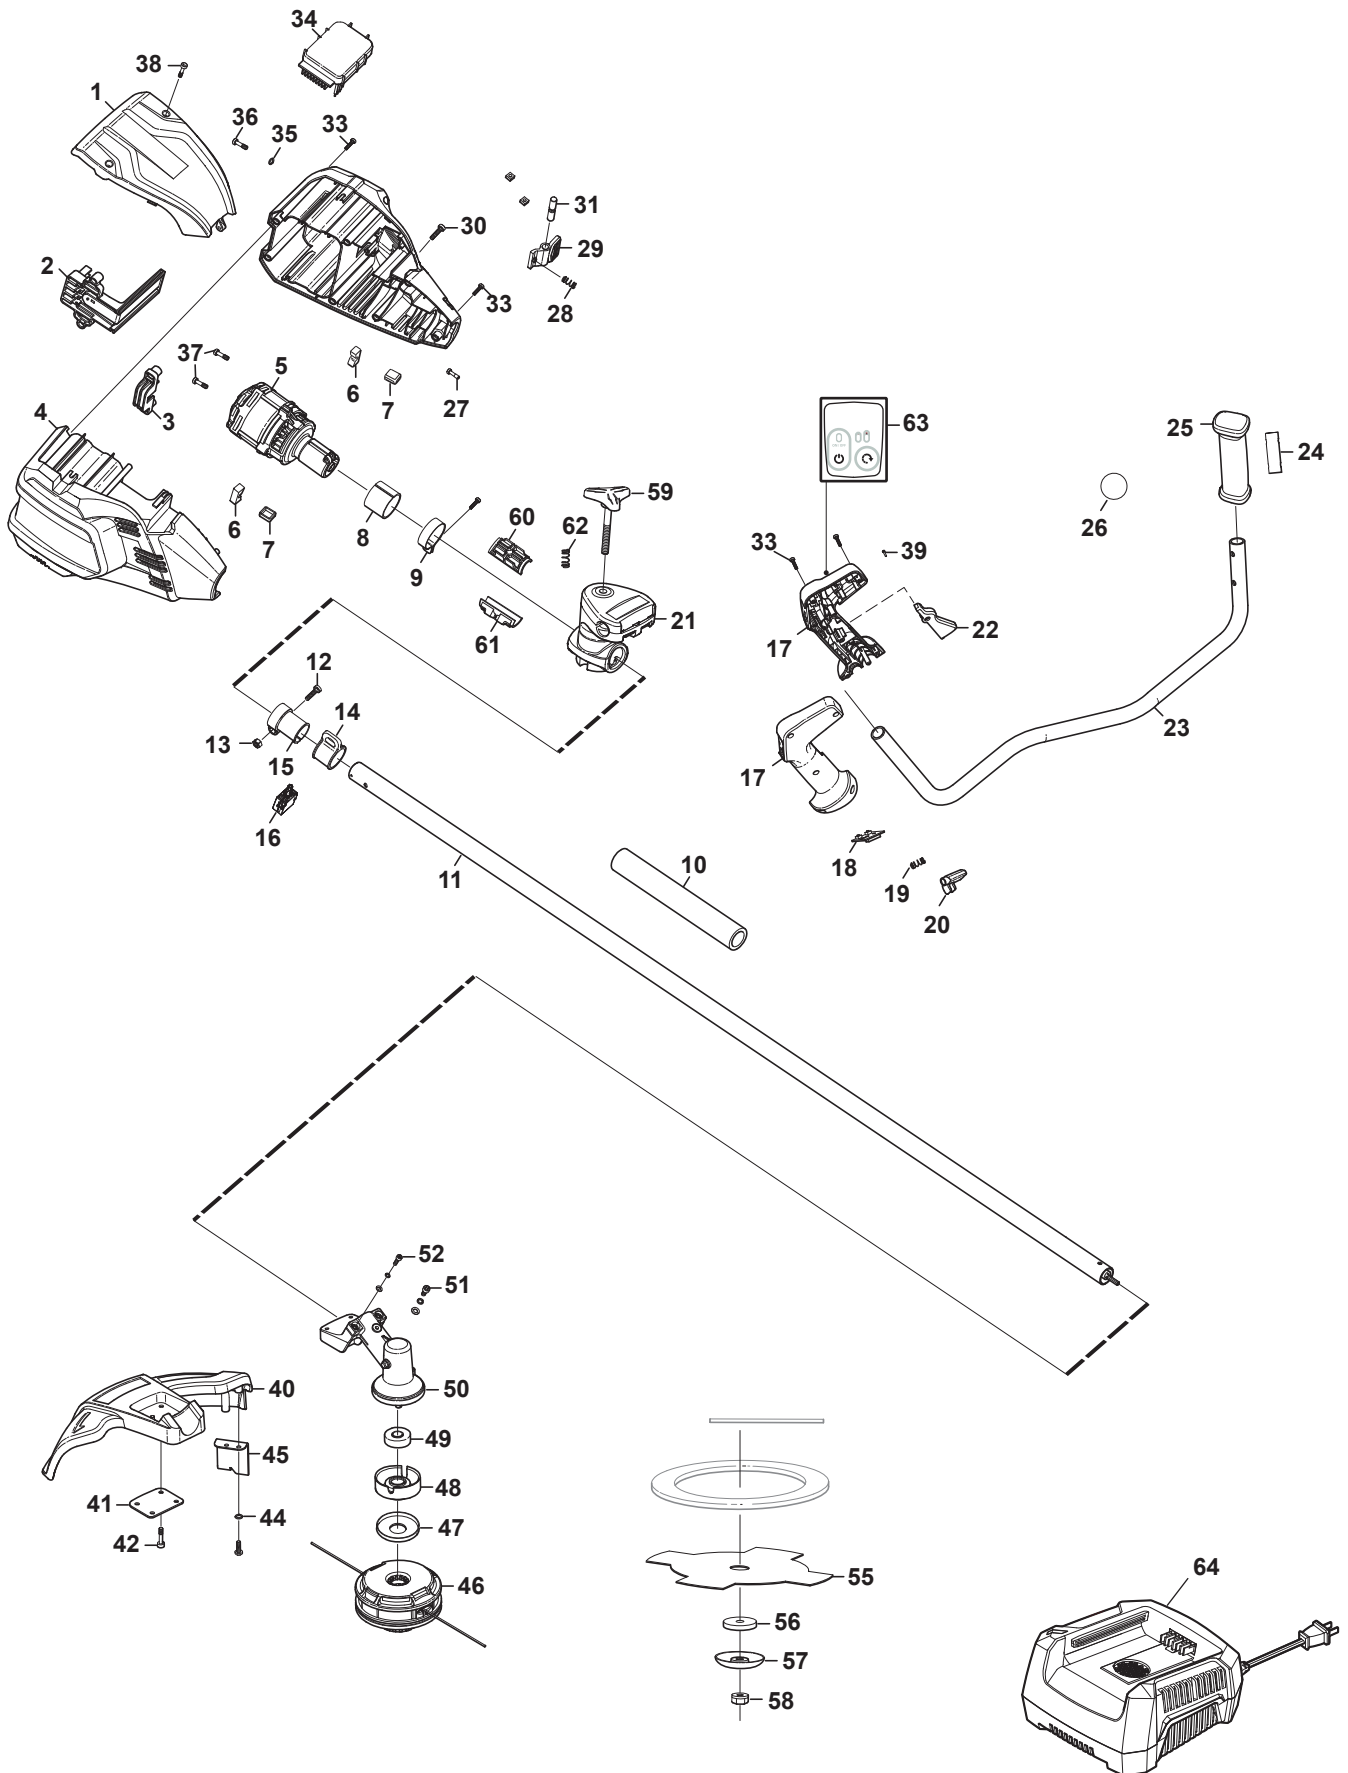

Reservdelskatalog Parts Catalogue

SBC 80D AE

272401088/S16 - Season 2016

- Use GLOBAL GARDEN PRODUCT Genuine Spare Parts specified in the parts list for repair and/or replacement.
 - The contents described in the parts list may change due to improvement.
 - The drawings of the spare parts are only indicative and might not represent the part in question exactly.
 - The indications "right" - "left" - "front" - "rear" refer to the position of the operator when using the machine.
- When placing orders of parts for repair and/or replacement, make sure that the illustrated parts list is the one applying to the machine's year of manufacture, as shown on the identification plate attached to the machine.

Utgåva Issue 17 - 2016		Röjsagar Batteri Brushcutter Battery			
Pos. Fig.	Antal Q.ty	Art nr Part No	Benämning	Description	Anmärkning Notes
52	2	6981117	Skruv	Washer	
55	1	118803285/0	Kniv	Blade	
56	1	118810424/0	Plåt	Plate	
57	1	118810425/0	Ringmutter	Ring Nut	
58	1	118810426/0	Mutter	Nut	
59	1	118810427/0	Knopp	Knob	
60	1	118810428/0	Hylsa	Rubber Blanket	
61	1	118810429/0	Hylsa	Rubber Blanket	
62	1	118810430/0	Fjäder	Spring	
63	1	114369713/0	Dekal	Switch On/Off label	
64	1	118204142/0	Batteriladdare UK	Battery Charger UK	
64	1	118204141/0	Batteriladdare CE	Battery Charger CE	