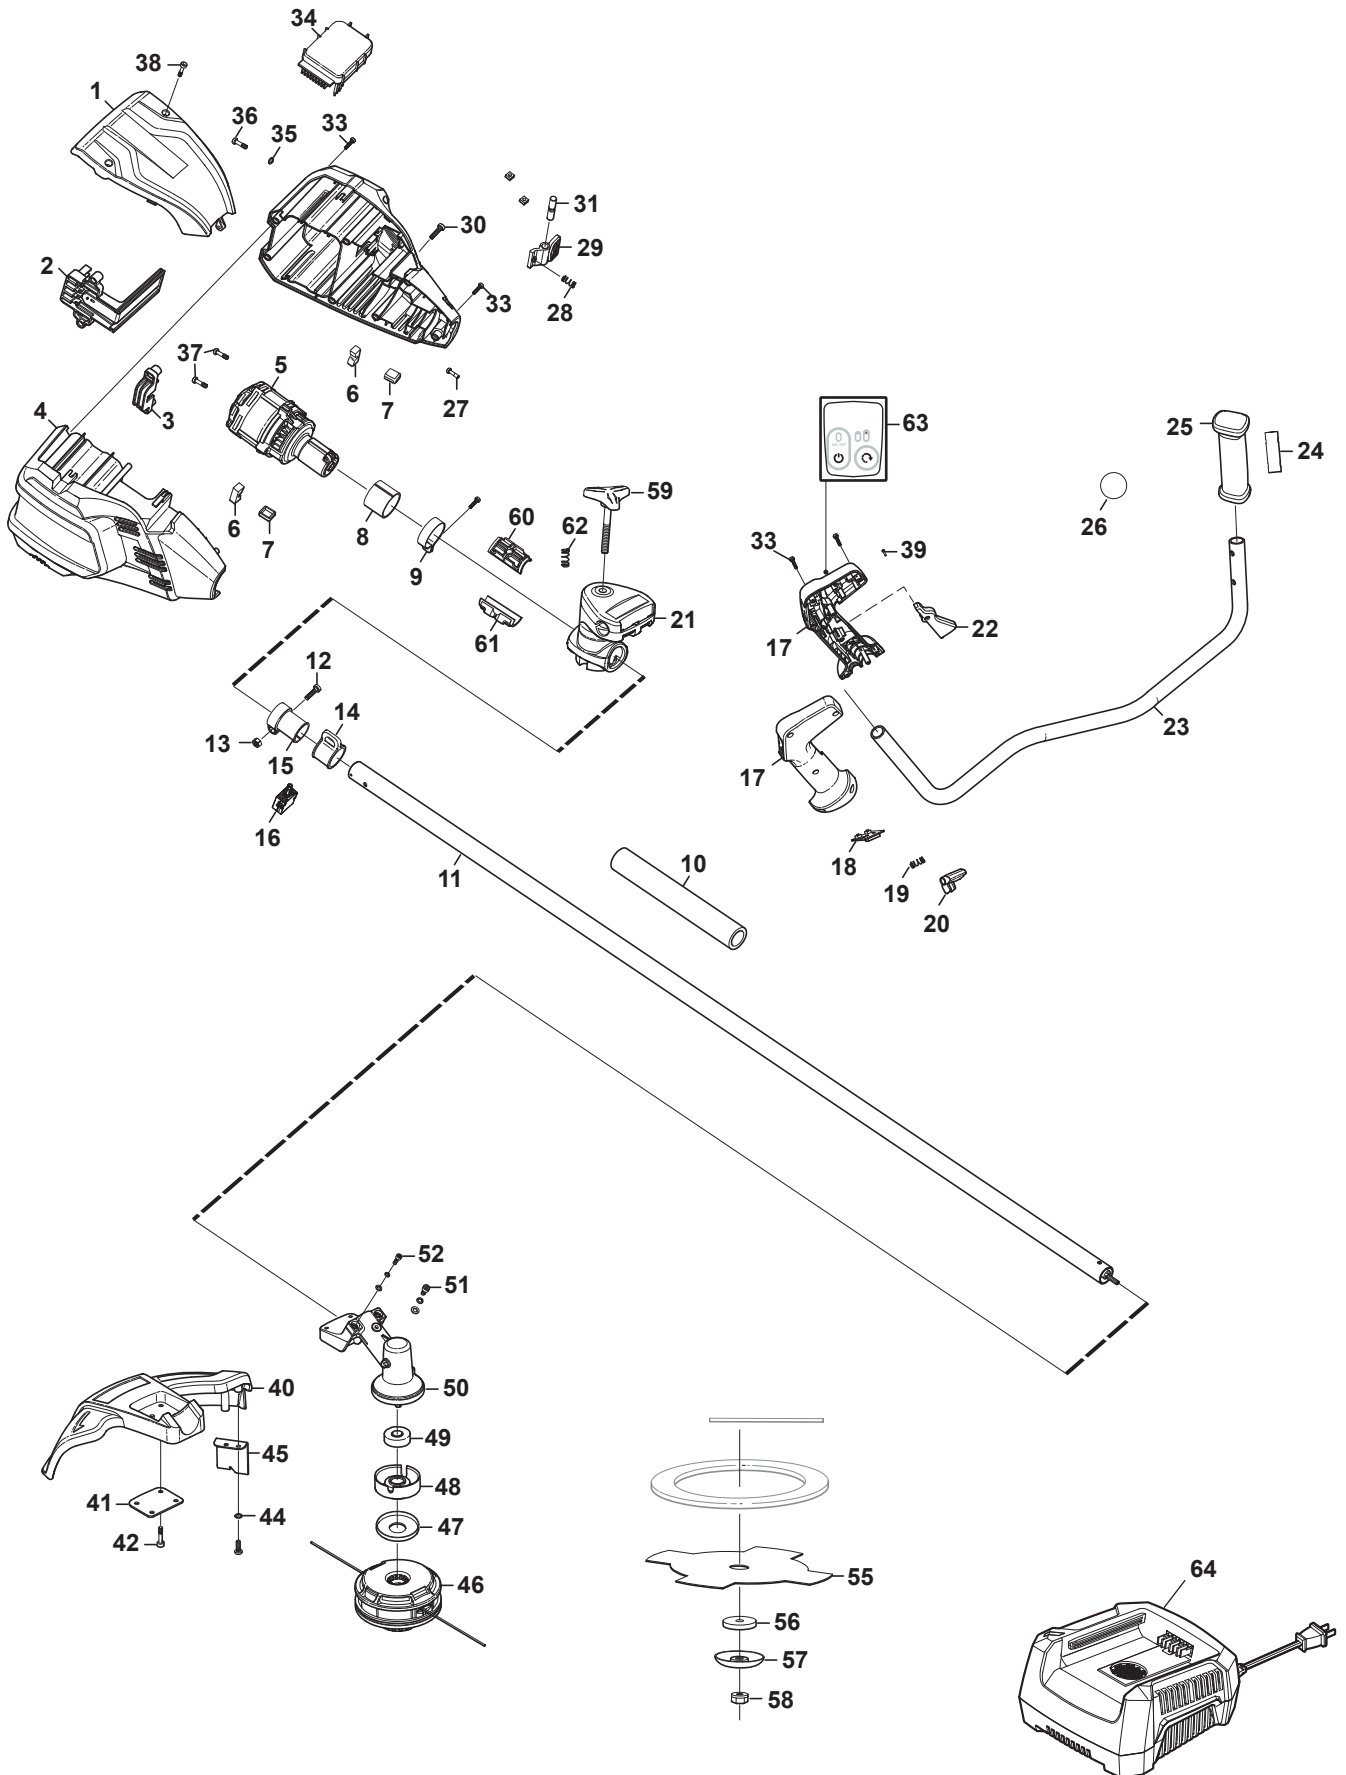

Utgåva Issue 17 - 2016		Röjsagar Batteri	Brushcutter Battery		
Pos. Fig.	Antal Q.ty	Art nr Part No	Benämning	Description	Anmärkning Notes
1	1	118810328/0	Handtagsstöd	Housing cover	
2	1	118810293/0	Skärläge	Inserting seat	
3	1	118810329/0	Clamp	Clamp	
4	1	118810410/0	Hus	Housing	
5	1	118810411/0	Motor	Engine	
6	2	118804125/0	Bricka	Rubber Washer	
7	2	118804124/0	Bricka	Rubber Washer	
8	1	118810337/0	Länk	Rubber blanket	
9	1	118810313/0	Hallare	Hoop	
10	1	118810431/0	Rör	Tube	
11	1	118810412/0	Drivaxelrör	Transmission pipe	
12	1	6981101	Skruvsats	Outfit, Screws	
13	1	112154330/0	Mutter	Nut	
14	1	118804129/0	Fäste	Support	
15	1	118804130/0	Fäste	Support	
16	1	118810413/0	Mikrobrytare	Control Switch	
17	1	118810414/0	Semi-Handtag Höger kpl	Semi-Handgrip, Right	
18	1	118810415/0	Kabelhärva	Wiring harness	
19	1	118810416/0	Fjäder	Spring	
20	1	118810417/0	Lock	Cap	
21	1	118810418/0	Hallare	Holder	
22	1	118810419/0	Gasreglage	Trigger Switch	
23	1	118810420/0	Styrrör	Handle Tube	
24	1	118810421/0	Hylsa	Rubber sleeve	
25	1	118810422/0	Kopplingshandtag	Handle	
26	2	118810387/0	Knapp	PCB button	
27	1	112727790/0	Skruv	Screw	
28	1	118810281/0	Fjäder	Spring	
29	1	118810380/0	Knapp	Battery Button	
30	1	112728525/0	Skruv	Screw	
31	1	118810305/0	Stift	Pin	
33	13	6981116	Skruvsats	Outfit, Screws	
34	1	118810423/0	PCB components	PCB components	
35	1	112581200/0	Fj.Bricka 4.1X7.1X0.9	Grower	
36	2	112726389/0	Skruv	Screw	
37	3	112726389/0	Skruv	Screw	
38	2	112727810/0	Skruv	Screw	
39	1	112727810/0	Skruv	Screw	
40	1	118810367/0	Lucka	Stone Guard	
41	1	118810314/0	Skydd	Protection	
42	4	118810322/0	Skruv	Screw	
44	2	112581500/0	Lasbricka	Grower	
45	1	118810318/0	Trådavklippare	Line Cutter Blade	
46	1	118810304/0	Hedges Nylon Head	Hedges Nylon Head	
47	1	118810312/0	Bowl	Bowl	
48	1	118810327/0	Blade fix seat	Blade fix seat	
49	1	118810326/0	Axle sleeve	Axle sleeve	
50	1	118810345/0	Växellådshus	Gear Case	
51	1	2122260	Skruv	Screw