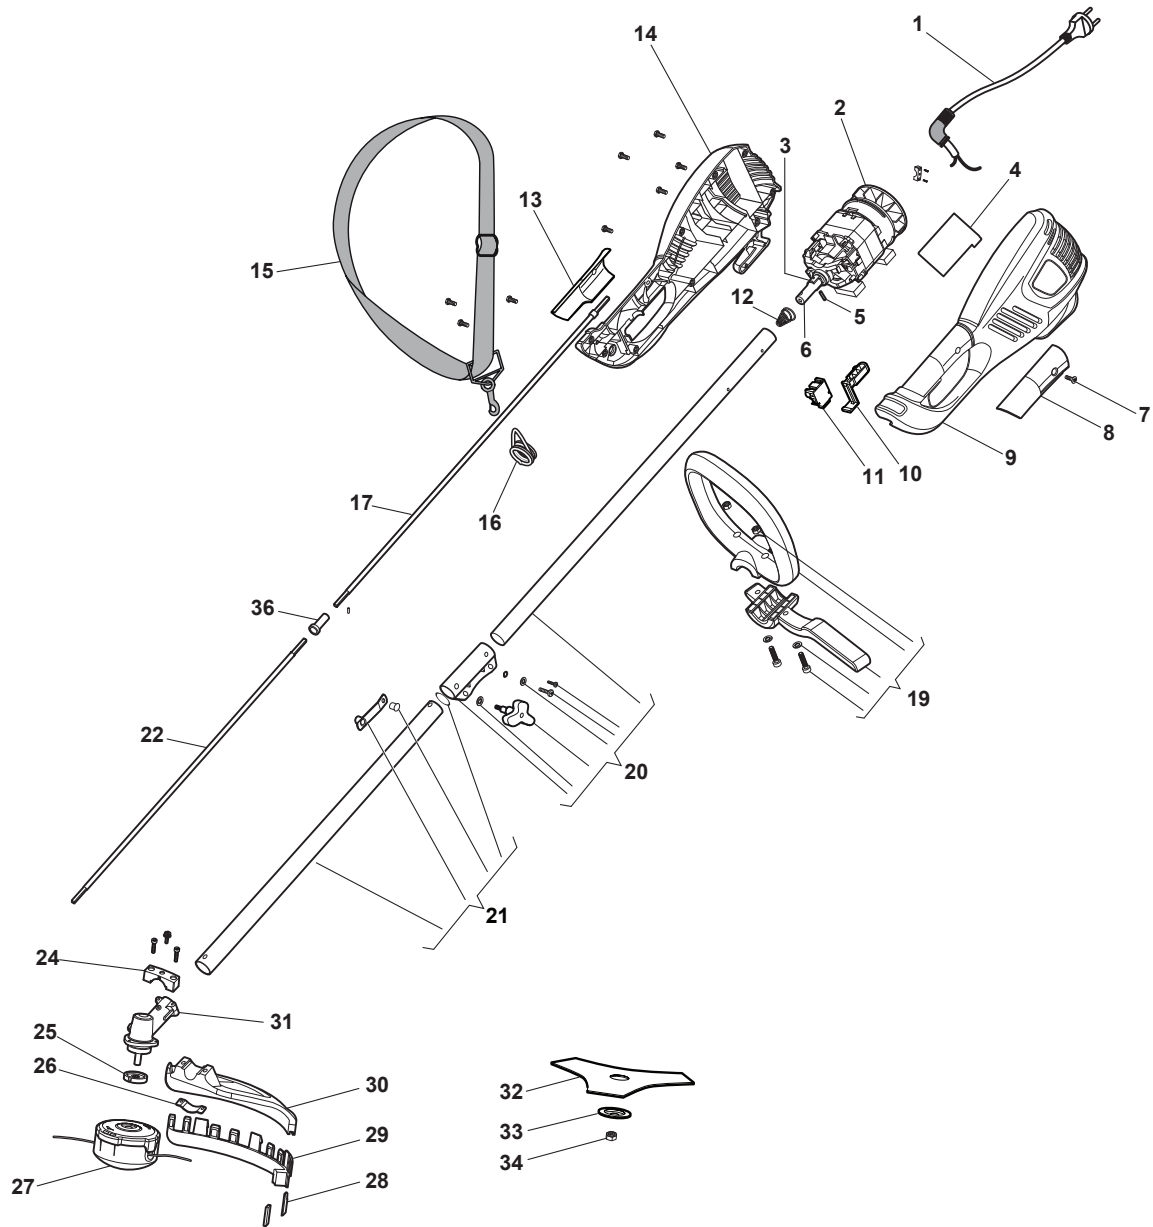

Utgåva Issue 35 - 2017		Eltrimmer Electric grass trimmer			
Pos. Fig.	Antal Q.ty	Art nr Part No	Benämning	Description	Anmärkning Notes
1	1	118802127/0	Jordkabel	Cord	
2	1	118802117/0	Motor kpl	Motor Assy	
3	1	118802119/0	Kapa kpl	Connect Cover Assembly	
4	1	118802128/0	Instrumentpanel	Circuit Board	
5	1	123753001/0	Spännstift	Pin	
6	1	118802132/0	Anslutning	Connector Assy	
7	2	112726389/0	Skruv	Screw	
8	1	118802120/0	Hus kapa Overmold	Left Housing Cover Overmould	
9	1	118804887/0	Handtag-Vä, Gra	Left Handle Assy, Grey	
10	1	118802149/0	Spak	Trigger	
11	1	118802129/0	Brytare	Switch	
12	1	118802141/0	Fjäder	Spring	
13	1	118802121/0	Hus kapa Overmold	Right Housing Cover Overmould	
14	1	118804886/0	Handtag-Hö, Gra	Right Handle Assy, Grey	
15	1	118802118/0	Strap	Strap	
16	1	118802142/0	Kablagestöd	Harness Support	
17	1	118802133/0	Transmissionsaxel	Transmission Shaft	
19	1	118802123/0	Handtag	Front Handgrip Assy	
20	1	118802125/0	Transmissionslang	Transmission Tube Ass.Y	
21	1	118802126/0	Transmissionslang	Transmission Tube Ass.Y	
22	1	118802135/0	Handtag	Handle	
24	1	118802143/0	Fäste	Cover	
25	1	118802136/0	Övre Ringmutter	Upper Ring Nut	
26	1	118802131/0	Fäste	Compress Board	
27	1	118801751/0	Tradavklippare Head	Cutting Line Assy	
28	1	118802138/0	Tradavklippare	Line Cutter	
29	1	118802154/0	TFälgerskydd - svart	Lower Guard	
30	1	118802153/0	TFälgerkapa	Safety Cover	
31	1	118802124/0	Växellada kpl	Gear Case Assy	
32	1	118801752/0	Röjklinga 3T	3 Teeth Disc	
33	1	118802130/0	Bricka	Washer	
34	1	2452090	Mutter	Nut	
36	1	118802139/0	Axelanslutning	Soft Shaft Connector