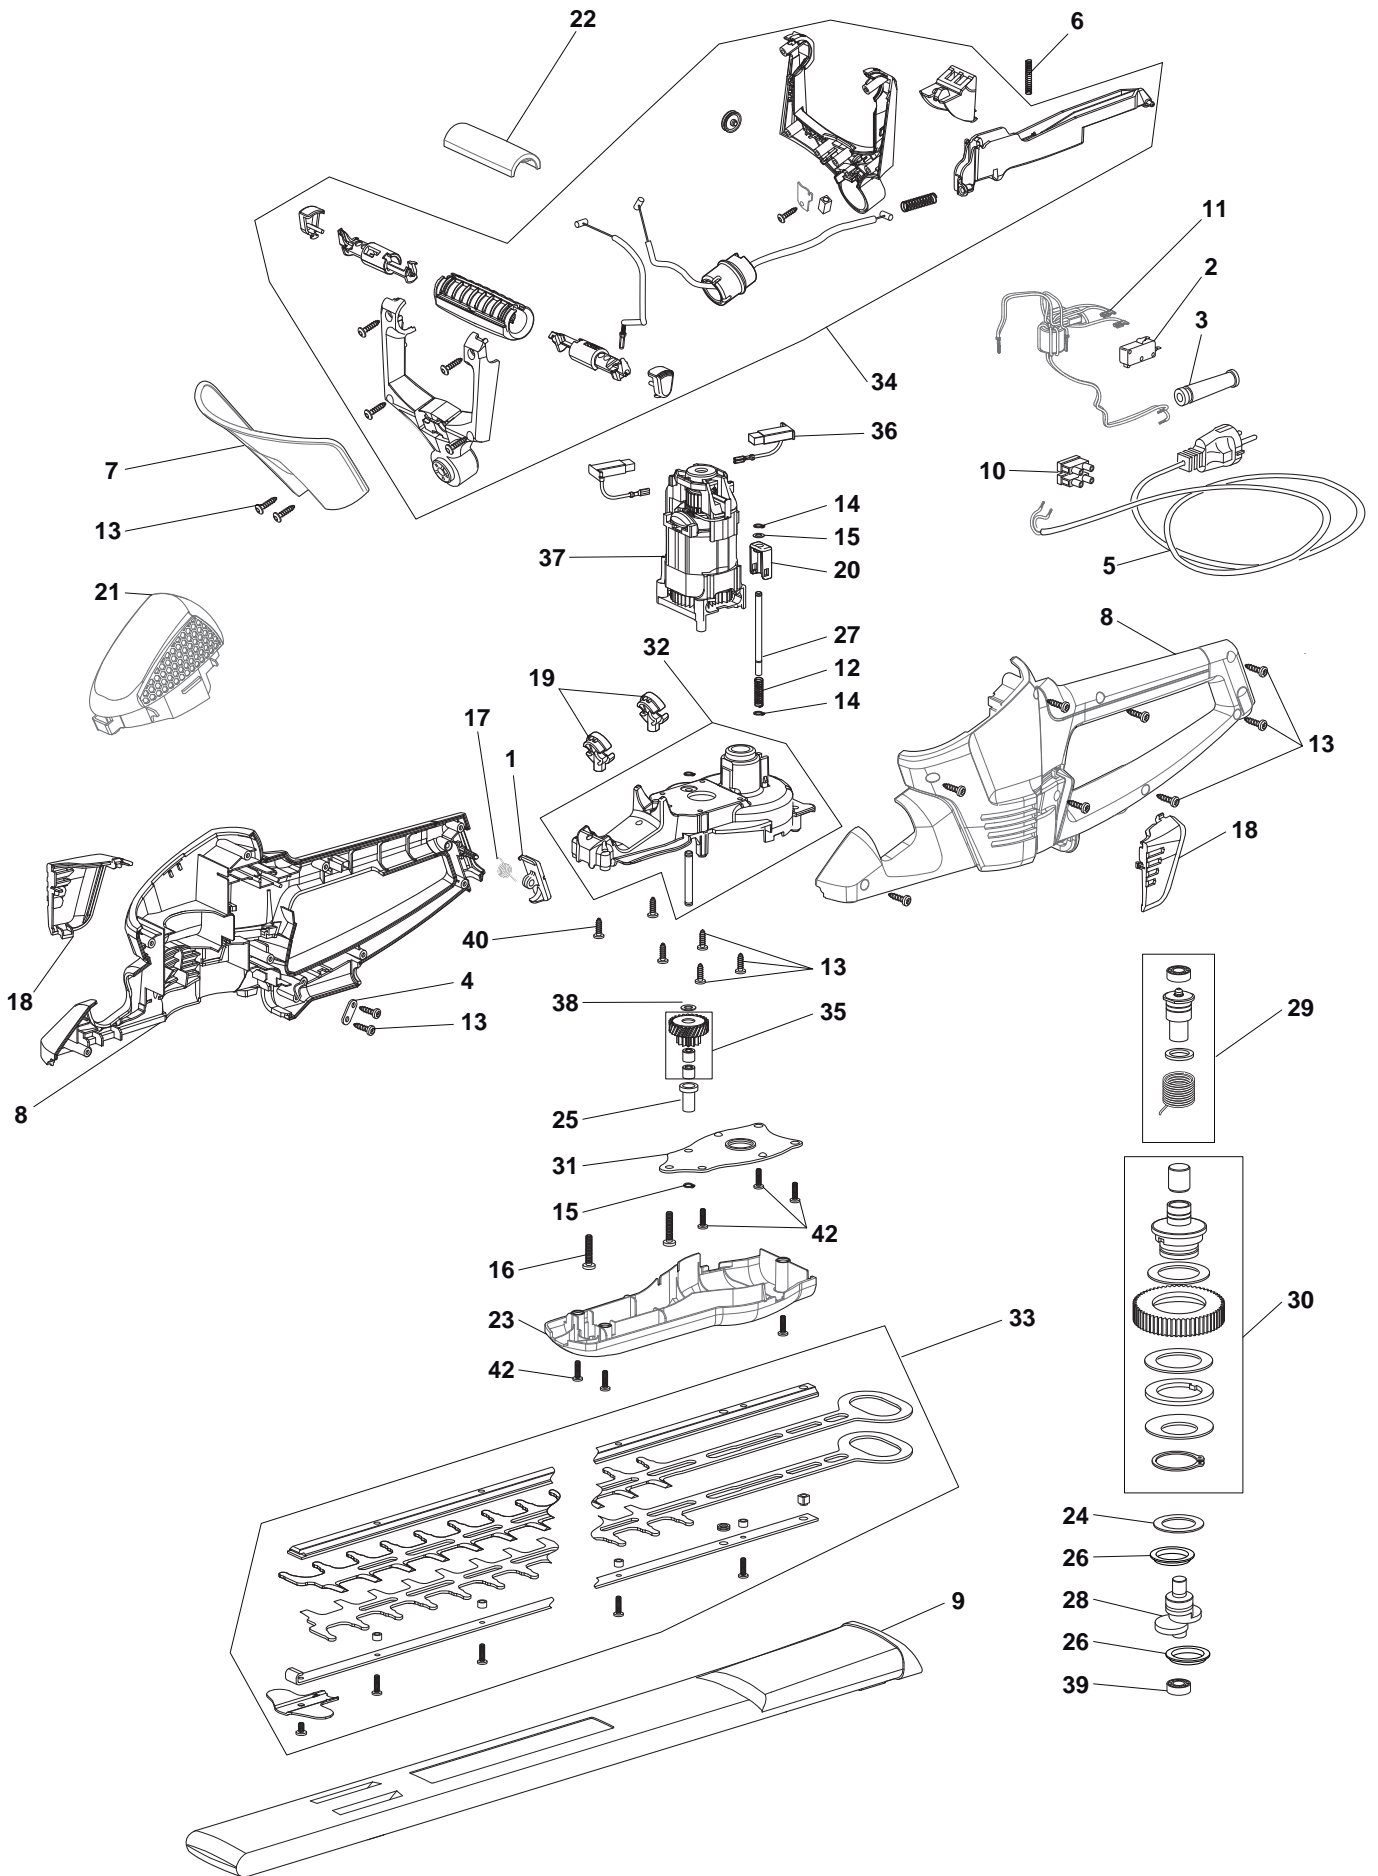

Genuine Spare Parts

www.stiga.com

SHT 700 Model Year 2012

- Use GLOBAL GARDEN PRODUCT Genuine Spare Parts specified in the parts list for repair and/or replacement.
- The contents described in the parts list may change due to improvement.
- The drawings of the spare parts are only indicative and might not represent the part in question exactly.
- The indications "right" - "left" - "front" - "rear" refer to the position of the operator when using the machine.
- When placing orders of parts for repair and/or replacement, make sure that the illustrated parts list is the one applying to the machine's year of manufacture, as shown on the identification plate attached to the machine.

THIS INFORMATION IS NOT INTENDED FOR SALE OR RESALE, AND THIS NOTICE MUST REMAIN ON ALL COPIES.

Position	Part No.	Q.Ty	Description
1	118801642/0	1	Cable Hook
2	1911-1579-01	1	Switch
3	1911-1066-01	1	Cord Protector
4	1911-1267-01	1	Restrainer
5	1911-1488-01	1	Power Cord Assy
6	118801655/0	1	Spring
7	118801656/0	1	Hand Guard
8	118801657/0	2	Housing
9	1911-1519-01	1	Blade Cover
10	1911-1104-01	1	Cable
11	118801658/0	1	Wire set
12	118801659/0	1	Spring
13	1911-1105-01	16	Screw
14	1911-1528-01	2	Circlip
15	1911-1529-01	2	Washer
16	112735657/0	2	Screw
17	118801660/0	1	Spring
18	118801661/0	2	Right/Left Hood
19	118801662/0	2	Ring
20	118801663/0	1	Spring Cap
21	118801664/0	1	Engine Cover
22	118801665/0	1	Grip Hood
23	118801666/0	1	Lower Case
24	118801667/0	1	Washer
25	118801668/0	1	Bush
26	118801669/0	2	Elastic Ring
27	118801670/0	1	Clutch pin
28	118801671/0	1	Pinion
29	118801672/0	1	Gear shaft
30	118801673/0	1	Spur gear
31	118801674/0	1	Support Plate
32	118801675/0	1	Upper Case
33	118801676/0	1	Blades
34	118801677/0	1	Handle Assy
35	118801678/0	1	Gear Assembly
36	1911-1617-01	2	Carbon Brush
37	1911-1616-01	1	Engine
38	1911-1550-01	1	Washer
39	118801679/0	1	Bearing
40	112726389/0	2	Screw
41	118801680/0	1	Ring
42	123878023/0	6	Screw