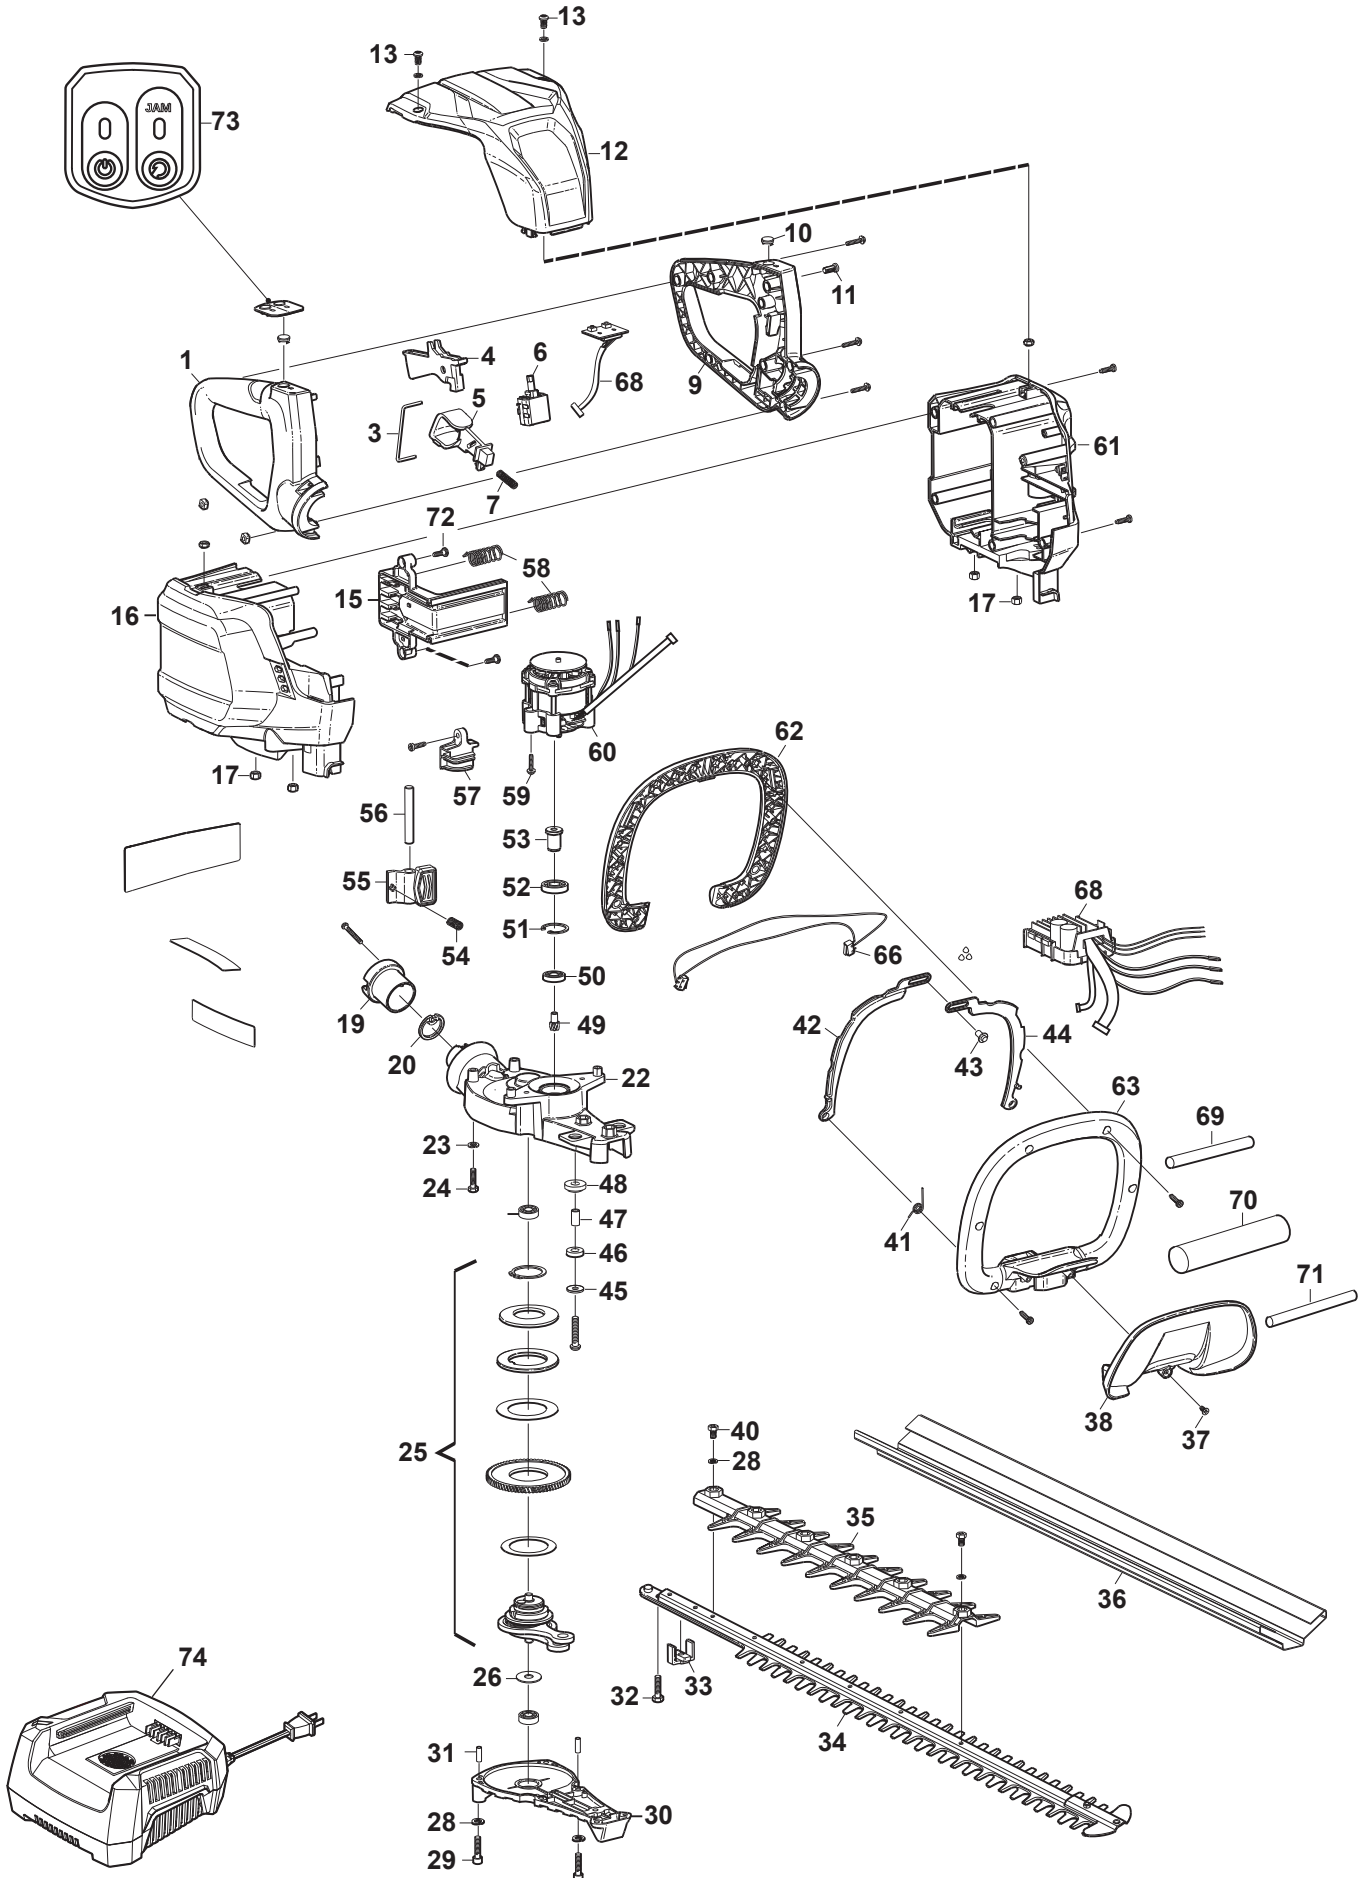

Utgåva Issue 17 - 2016		Häcksax batteri Hedge cutter battery			
Pos. Fig.	Antal Q.ty	Art nr Part No	Benämning	Description	Anmärkning Notes
56	1	118810306/0	Stift	Pin	
57	1	118810294/0	Fäste	Clamp	
58	2	118810284/0	Fjäder	Spring	
59	3	112728525/0	Skruv	Screw	
60	1	118810299/0	Engine	Motor	
61	1	118810385/0	Hus-HÖ	Right housing	
62	1	118810360/0	Handtagshalvor främre	Auxiliary handle, rear part	
63	1	118810362/0	Handtagshalvor bakre	Auxiliary handle, front part	
66	2	118810343/0	Brytare	Switch	
68	1	118810399/0	PCB Board	PCB Board	
69	6	118804114/0	Värmekrympbara röret	Heat shrinkable tube	
70	10	118810401/0	Värmekrympbara röret	Heat shrinkable tube	
71	4	118810402/0	Värmekrympbara röret	Heat shrinkable tube	
72	2	112727810/0	Skruv	Screw	
73	2	114369716/0	Dekal	Switch On/Off label	
74	1	118204142/0	Batteriladdare UK	Battery Charger UK	
74	1	118204141/0	Batteriladdare CE	Battery Charger CE