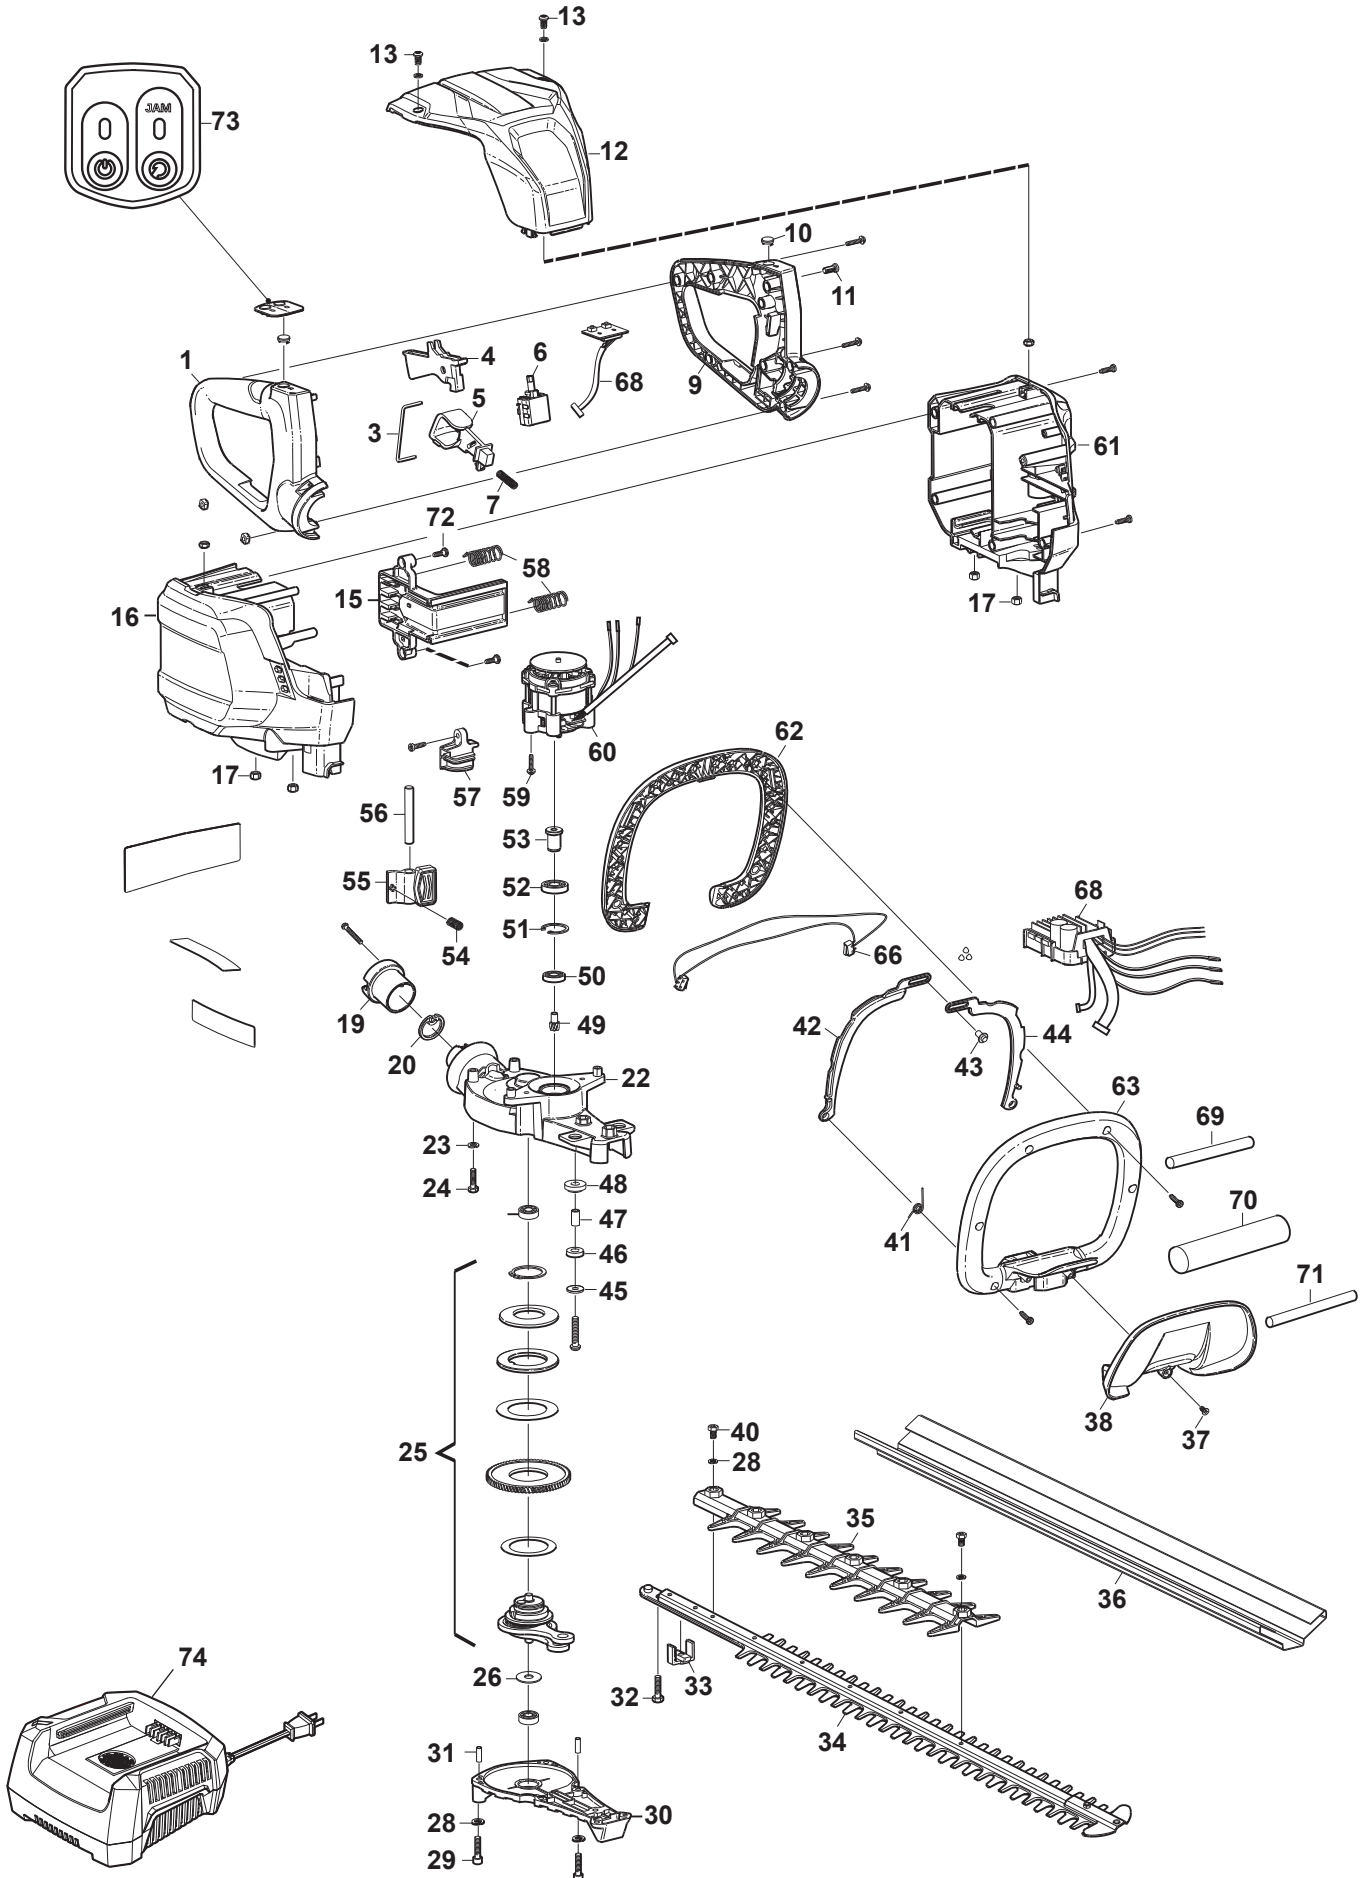

Utgåva Issue 17 - 2016		Häcksax batteri	Hedge cutter battery		
Pos. Fig.	Antal Q.ty	Art nr Part No	Benämning	Description	Anmärkning Notes
1	1	118810372/0	Semi-Handtag Höger kpl	Semi-Handgrip, Right	
3	1	118810286/0	Cable	Wire	
4	1	118810375/0	Gasreglage	Trigger	
5	1	118810371/0	Knopp	Rotate knob	
6	1	118810397/0	Brytare	Switch	
7	1	118810404/0	Fjäder	Spring	
9	1	118810370/0	Semi-Handgrip, vänster	Semi-Handgrip, Left	
10	2	118810386/0	Knapp	PCB button	
11	17	112728524/0	Skruv	Screw	
12	1	118810364/0	Kåpa	Upper Cover	
13	2	112726389/0	Skruv	Screw	
15	1	118810293/0	Skärläge	Inserting seat	
16	1	118810383/0	Hus-Vä	Left housing	
17	4	6985048	Mutter	Nut	
19	1	118810291/0	Klämma	Rotating card sets	
20	1	118810295/0	Damping pad	Damping pad	
22	1	118810282/0	Gear Box	Gear Box	
23	6	112581500/0	Lasbricka	Grower	
24	6	112789020/0	Skruv	Screw	
25	1	118810478/0	Gear eccentric block assy	Gear eccentric block assy	
26	1	118810409/0	Packning	Gasket	
28	2	112581200/0	Fj.Bricka	Grower	
29	2	2132510	Skruv	Screw	
30	6	118810283/0	Hus-nedre	Gear case cover	
31	1	118810406/0	Stift	Pin	
32	2	112789100/0	Skruv	Screw	
33	2	118810287/0	Fäste	Bracket	
34	1	118810353/0	Kniv	Blade	
35	1	118810378/0	Knivbalkskydd	Blade Guard	
36	1	118810290/0	Svärdsåp	Blade Cover	
37	1	112726388/0	Skruv	Screw	
38	3	118810381/0	Dammskydd	Guard	
40	1	2132510	Skruv	Screw	
41	6	118810307/0	Fjäder	Spring	
42	1	118810363/0	Skydd-VÄ	Support, Left	
43	1	118810368/0	Stift	Pin	
44	1	118810366/0	Stöd-Hö	Support, Right	
45	1	118810298/0	Packning	Gasket	
46	2	118810297/0	Distans	Cushioning	
47	2	118810285/0	Distans	Cushioning	
48	2	118810296/0	Distans	Cushioning	
49	2	118810408/0	Drev	Pinion	
50	1	119216037/0	Kullager	Left Output Shaft	
51	1	118810405/0	Segersåkring	Seeger	
52	1	118810479/0	Lager	Ball Bearing	
53	1	118810288/0	Hylsa	Sleeve	
54	1	118810281/0	Fjäder	Spring	
55	1	118810380/0	Knapp	Battery Button