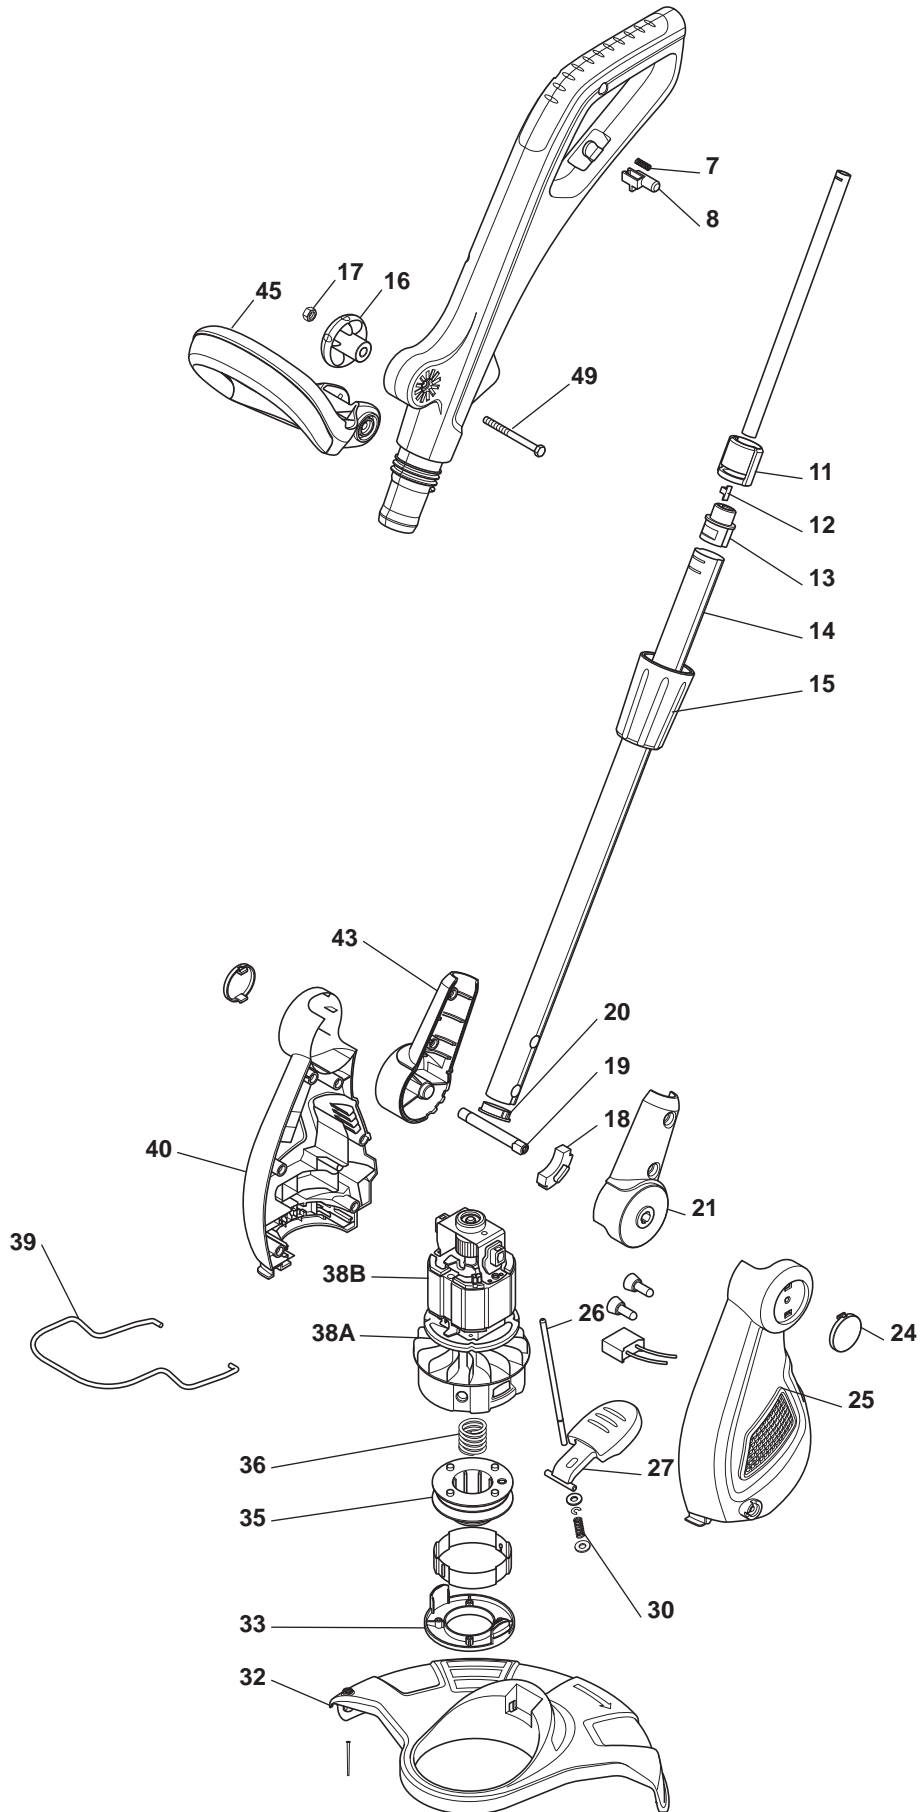

# Illustrated Parts List

for model:

**SGT 600**

- Use GLOBAL GARDEN PRODUCT genuine spare parts specified in the parts list for repair and/or replacement.
- Then contents described in the parts list may change due to improvement.
- The drawings of the spare part are only indicative and might not represent the part in question exactly.
- The indications "right" - "left" - "front" - "rear" refer to the position of the operator when using the machine.
- When placing orders of parts for repair and/or replacement, make sure that the illustrated parts list is the one applying to the machine's year of manufacture, as shown on the identification plate attached to the machine.

THIS INFORMATION IS NOT INTENDED FOR SALE OR RESALE, AND THIS NOTICE MUST REMAIN ON ALL COPIES.

[www.ggp-group.com](http://www.ggp-group.com)

POSITION	PART No.	Q.Ty	DESCRIPTION	NOTES
7	118800546/0	1	Spring	
8	118800547/0	1	Button	
11	118800548/0	1	Bush	
12	118800549/0	1	Retainer	
13	118800550/0	1	Bush	
14	118800551/0	1	Handle, Lower Part	
15	118800552/0	1	Ring Nut, External	
16	118800545/0	1	Knob	
17	112292100/0	1	Nut	
18	118800535/0	1	Guide	
19	118800534/0	1	Pin	
20	118800553/0	1	Oil Seal	
21	118800554/0	1	Case	
24	118800555/0	2	Cap	
25	118800556/0	1	Case	
26	118800557/0	1	Shaft	
27	118800536/0	1	Pedal	
30	118800537/0	1	Spring	
32	118800558/0	1	Safety Cover Ass.Y	
33	118800561/0	1	Lower Guard	
35	1911-9126-01	1	Cutting Line Assy	
36	118800563/0	1	Spring	
38a	118800540/0	1	Fan Motor	
38b	118800539/0	1	Motor	
39	118800538/0	1	Protection	
40	118800559/0	1	Case	
43	118800560/0	1	Case	
45	118800543/0	1	Front Handle Ass.Y	
49	2112100	1	Screw	