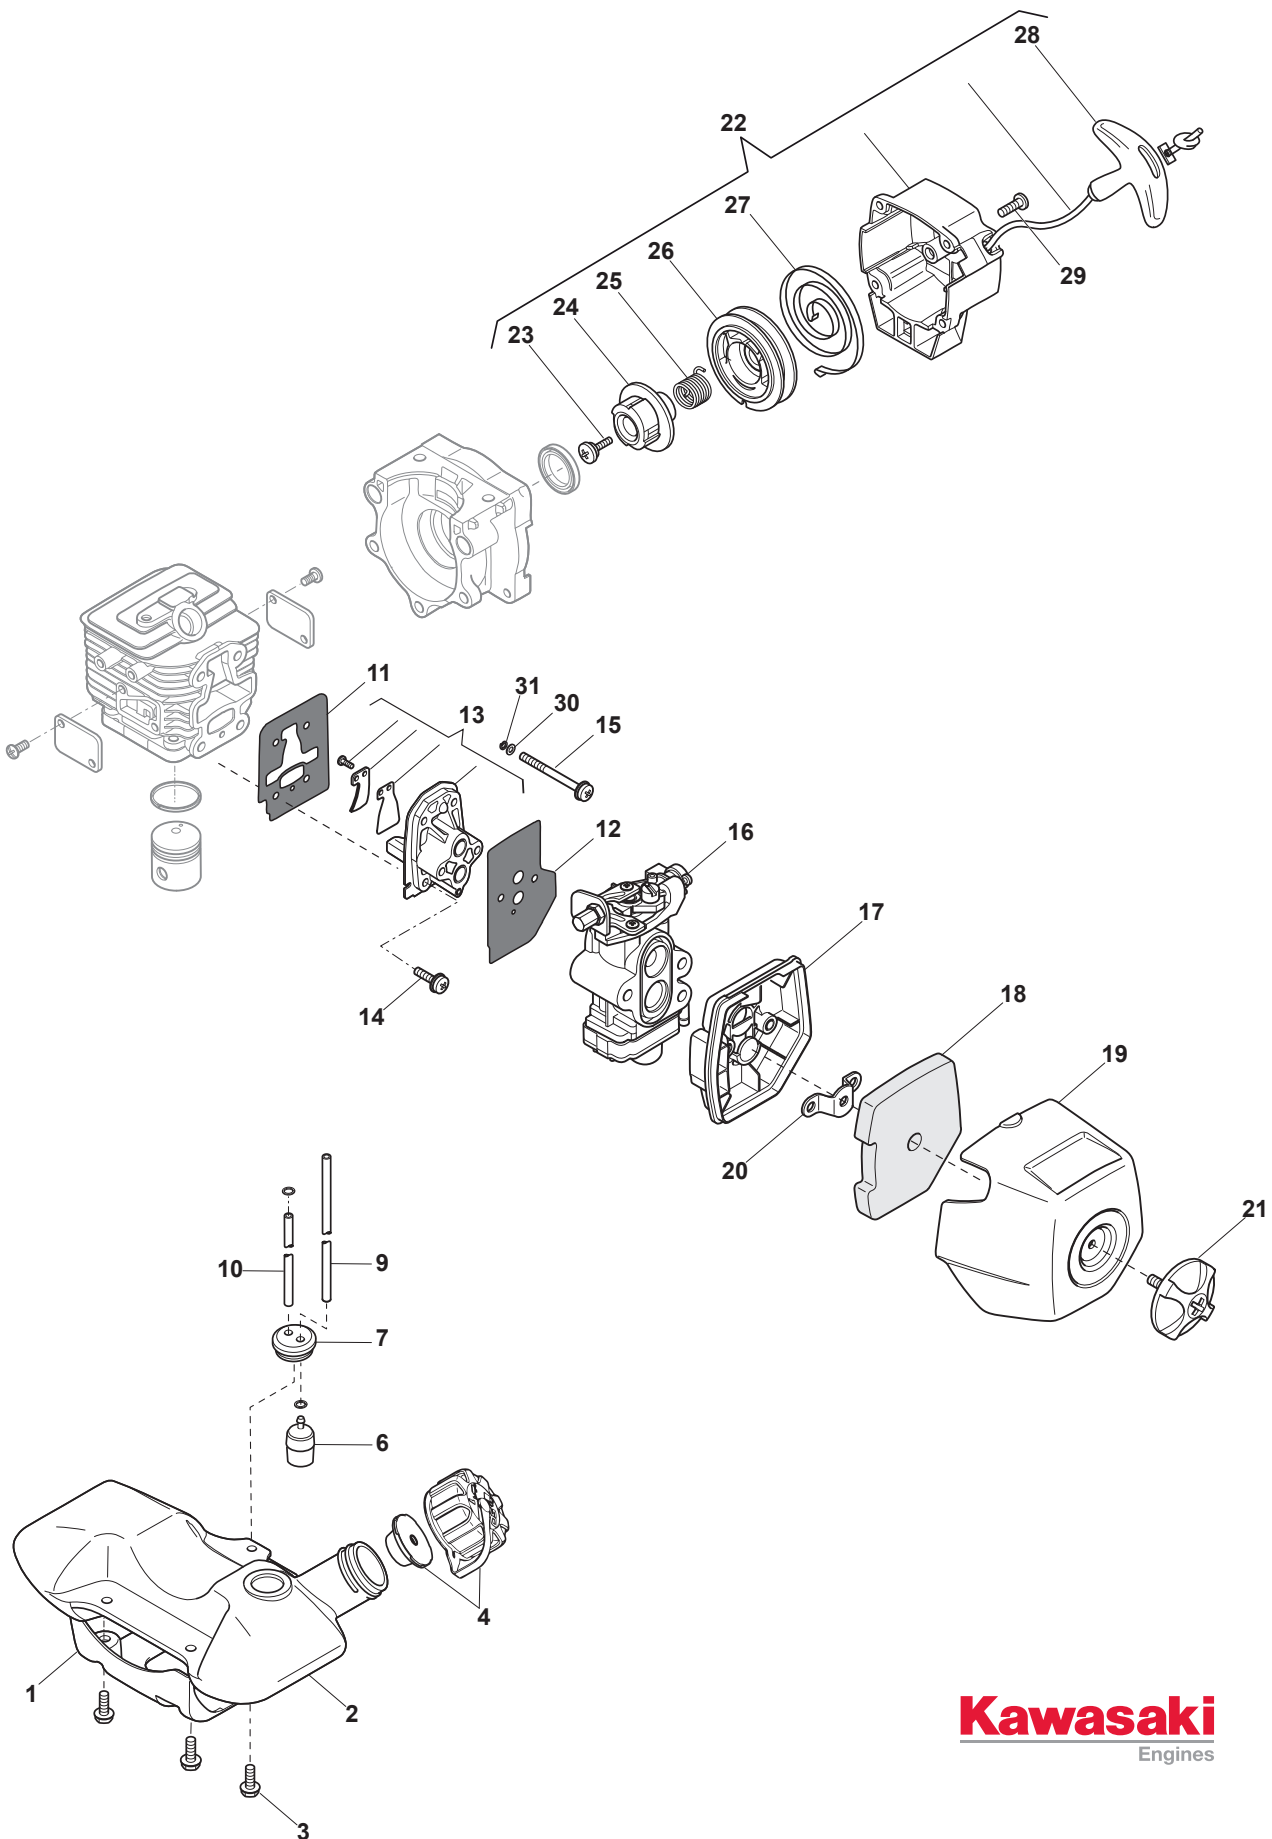

Utgåva Issue 42 - 2016		Motor	Engine		
Pos. Fig.	Antal Q.ty	Art nr Part No	Benämning	Description	Anmärkning Notes
1	1	118801856/0	Tankfäste	Tank Support	
2	1	118801891/0	Bränsletank	Fuel Tank	
3	3	2135030	Skruv	Screw	
4	1	118801957/0	Cap-Tank & Breather,kpl	Oil Cap	
6	1	183520004/0	Bränslefilter	Intake Filter	
7	1	118801926/0	Tätning,Bränsletank	Grommet	
9	1	118801950/0	Slang	Fuel Line	
10	1	118801953/0	Slang	Tube	
11	1	118801970/0	Cylinderpackning	Cylinder Gasket	
12	1	118801966/0	Packning,Förgasare/Insulator	Carburetor Gasket	
13	1	118801789/0	Ventil-kpl-Stopplat	Breather Valve Ass.Y	
14	4	2135030	Skruv	Screw	
15	2	2135260	Skruv	Screw	
16	1	118801826/0	Förgasare Kpl	Carburetor	
17	1	118801764/0	Luftfilterhus	Air Cleaner Base	
18	1	118801768/0	Luftfilter	Air Filter	
19	1	118801784/0	Lock	Yellow Filter Cover	
20	1	118801834/0	Deflector	Baffle	
21	1	118801939/0	Skruv	Screw	
22	1	118801877/0	Starter	Starter Assy Black	
23	1	118801944/0	Skruv	Screw	
24	1	118801865/0	Cam,Starter	Cam	
25	1	118801936/0	Fjäder	Spring	
26	1	118801901/0	Linhjul	Starter Pulley	
27	1	118801931/0	Fjäder	Spring	
28	1	118801859/0	Starthandtag	Starter Handle	
29	4	2132470	Skruv	Screw	
30	2	2312020	Bricka	Washer	
31	2	2330020	Bricka	Washer