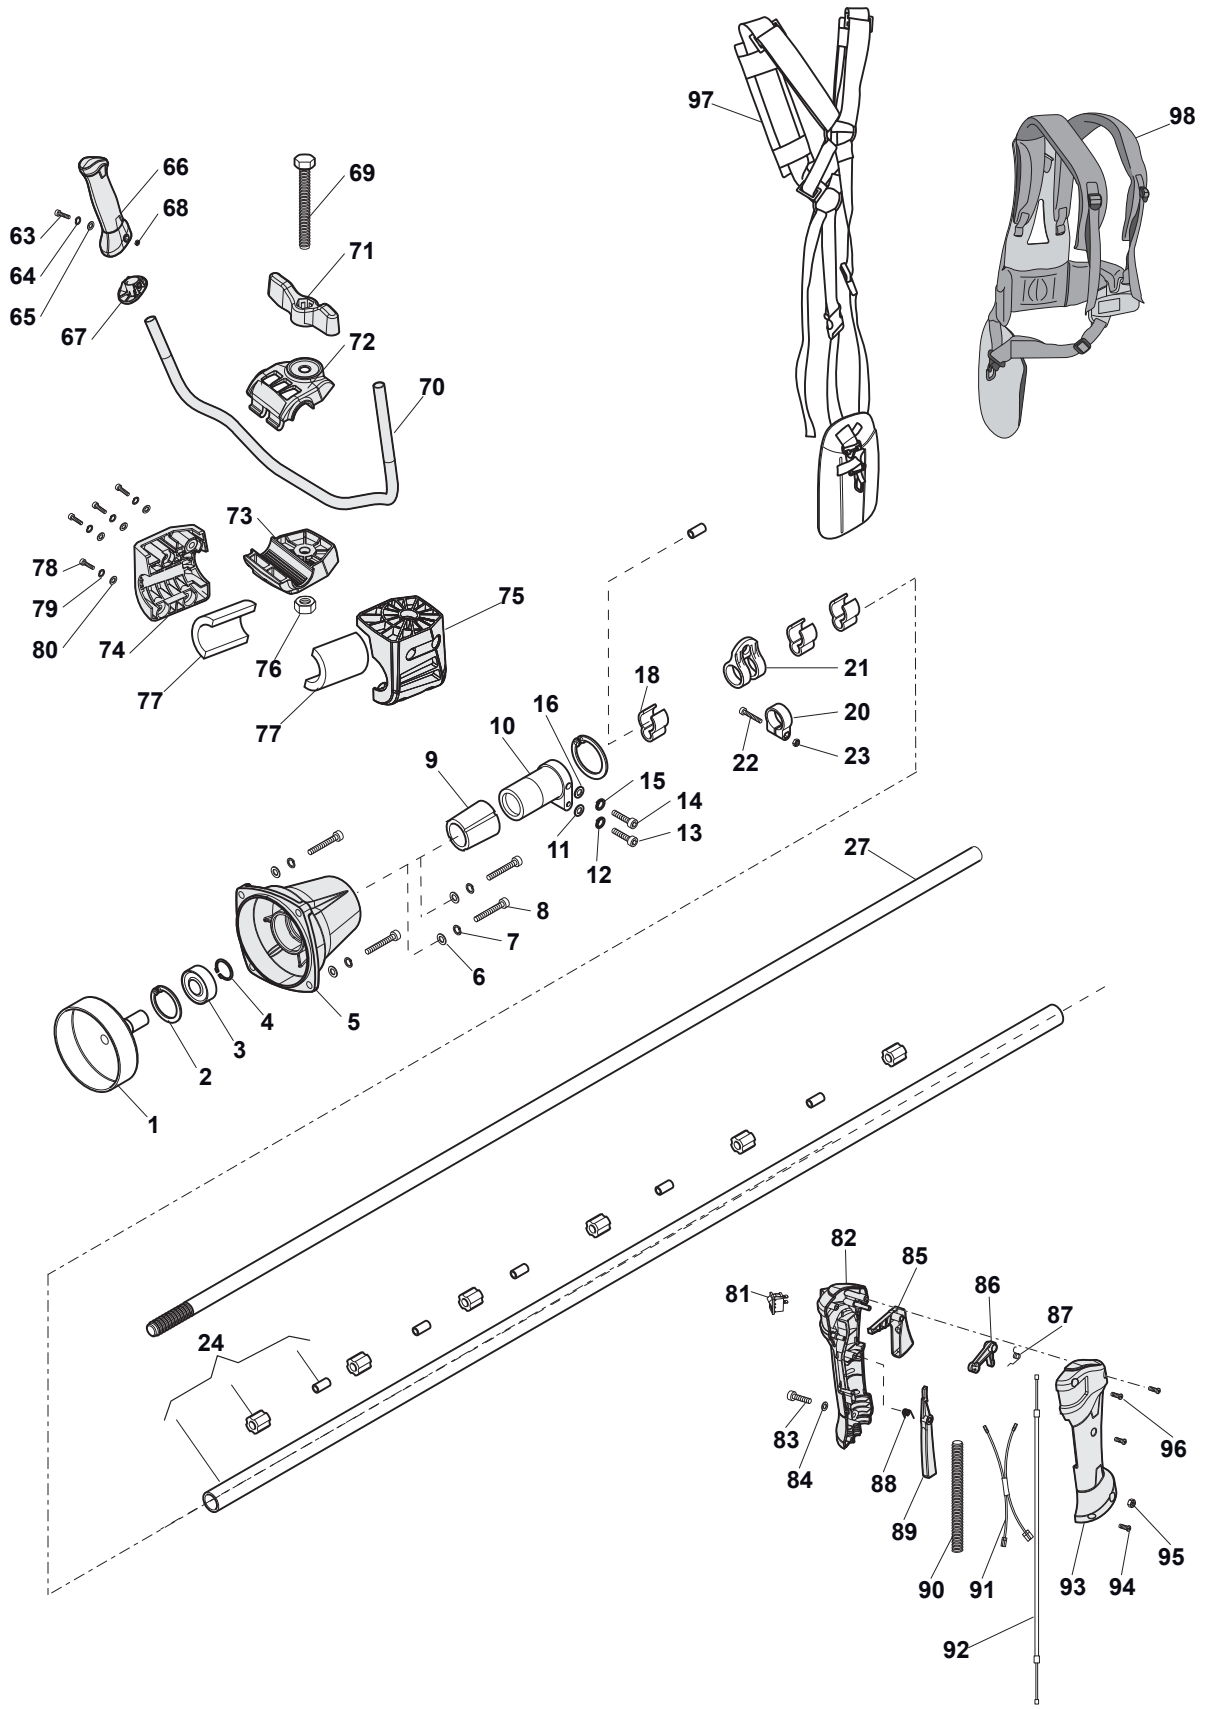

Utgåva Issue 42 - 2016		Transaxel		Transmission	
Pos. Fig.	Antal Q.ty	Art nr Part No	Benämning	Description	Anmärkning Notes
1	1	118802495/0	Kopplingstrumma	Clutch Drum	
2	1	112610800/0	Sparring Sgh 35	Seeger	
3	1	119216048/0	Kullager	Bearing	
4	1	112609200/0	Segersäkring	Seeger	
5	1	118802492/0	Output block	Output block	
6	4	112521330/0	Bricka	Washer	
7	4	112521330/0	Bricka	Washer	
8	4	2132180	Skruv	Screw	
9	1	118802493/0	Stötfangare	Bumper	
10	1	118802494/0	Sleeve	Sleeve	
11	1	112521330/0	Bricka	Washer	
12	1	112521330/0	Bricka	Washer	
13	1	2132180	Skruv	Screw	
14	1	2135010	Skruv	Screw	
15	1	112521320/0	Bricka	Washer	
16	1	112521320/0	Bricka	Washer	
18	2	118802596/0	Wire Buckle	Wire Buckle	
20	1	118802588/0	Ring	Ring	
21	1	118802587/0	Kablagestöd	Harness Support	
22	1	112760475/0	Skruv	Screw	
23	1	112291000/0	Mutter	Nut	
24		118802491/0	Transmissionsslang	Transmission Tube Ass.Y	
27	1	118802457/0	Transmission shaft	Transmission shaft	
63	1	2122520	Skruv	Screw	
64	1	112521320/0	Bricka	Washer	
65	1	112521320/0	Bricka	Washer	
66	1	118802563/0	Left Handgrip	Left Handgrip	
67	1	118802564/0	Styrinfästning Kpl	Handgrip Support	
68	1	112291000/0	Mutter	Nut	
69	1	112691900/0	Skruv	Screw	
70	1	118802482/0	Styre	Handlebar	
71	1	118802489/0	Knopp	Knob	
72	1	118802485/0	Handle Cover	Handle Cover	
73	1	118802486/0	Lower Handle Cover	Lower Handle Cover	
74	1	118802488/0	Handlebar holder, Right	Handlebar holder, Right	
75	1	118802487/0	Handlebar holder, Light	Handlebar holder, Light	
76	1	112293200/0	Mutter	Nut	
77	2	118802490/0	Rubber pad	Rubber pad	
78	4	112760475/0	Skruv	Screw	
79	4	112521320/0	Bricka	Washer	
80	4	112521320/0	Bricka	Washer	
81	1	118800202/0	Brytare	Switch	
82	1	118802557/0	Handle Cover, Left Part	Handle Cover, Left Part	
83	1	2123110	Skruv	Screw	
84	1	112521320/0	Bricka	Washer	
85	1	118802558/0	Trigger	Trigger	
86	1	118802559/0	Inställningsspak	Adjustment Lever	
87	1	118802560/0	Torsion spring	Torsion spring	
88	1	118802562/0	Torsion spring	Torsion spring