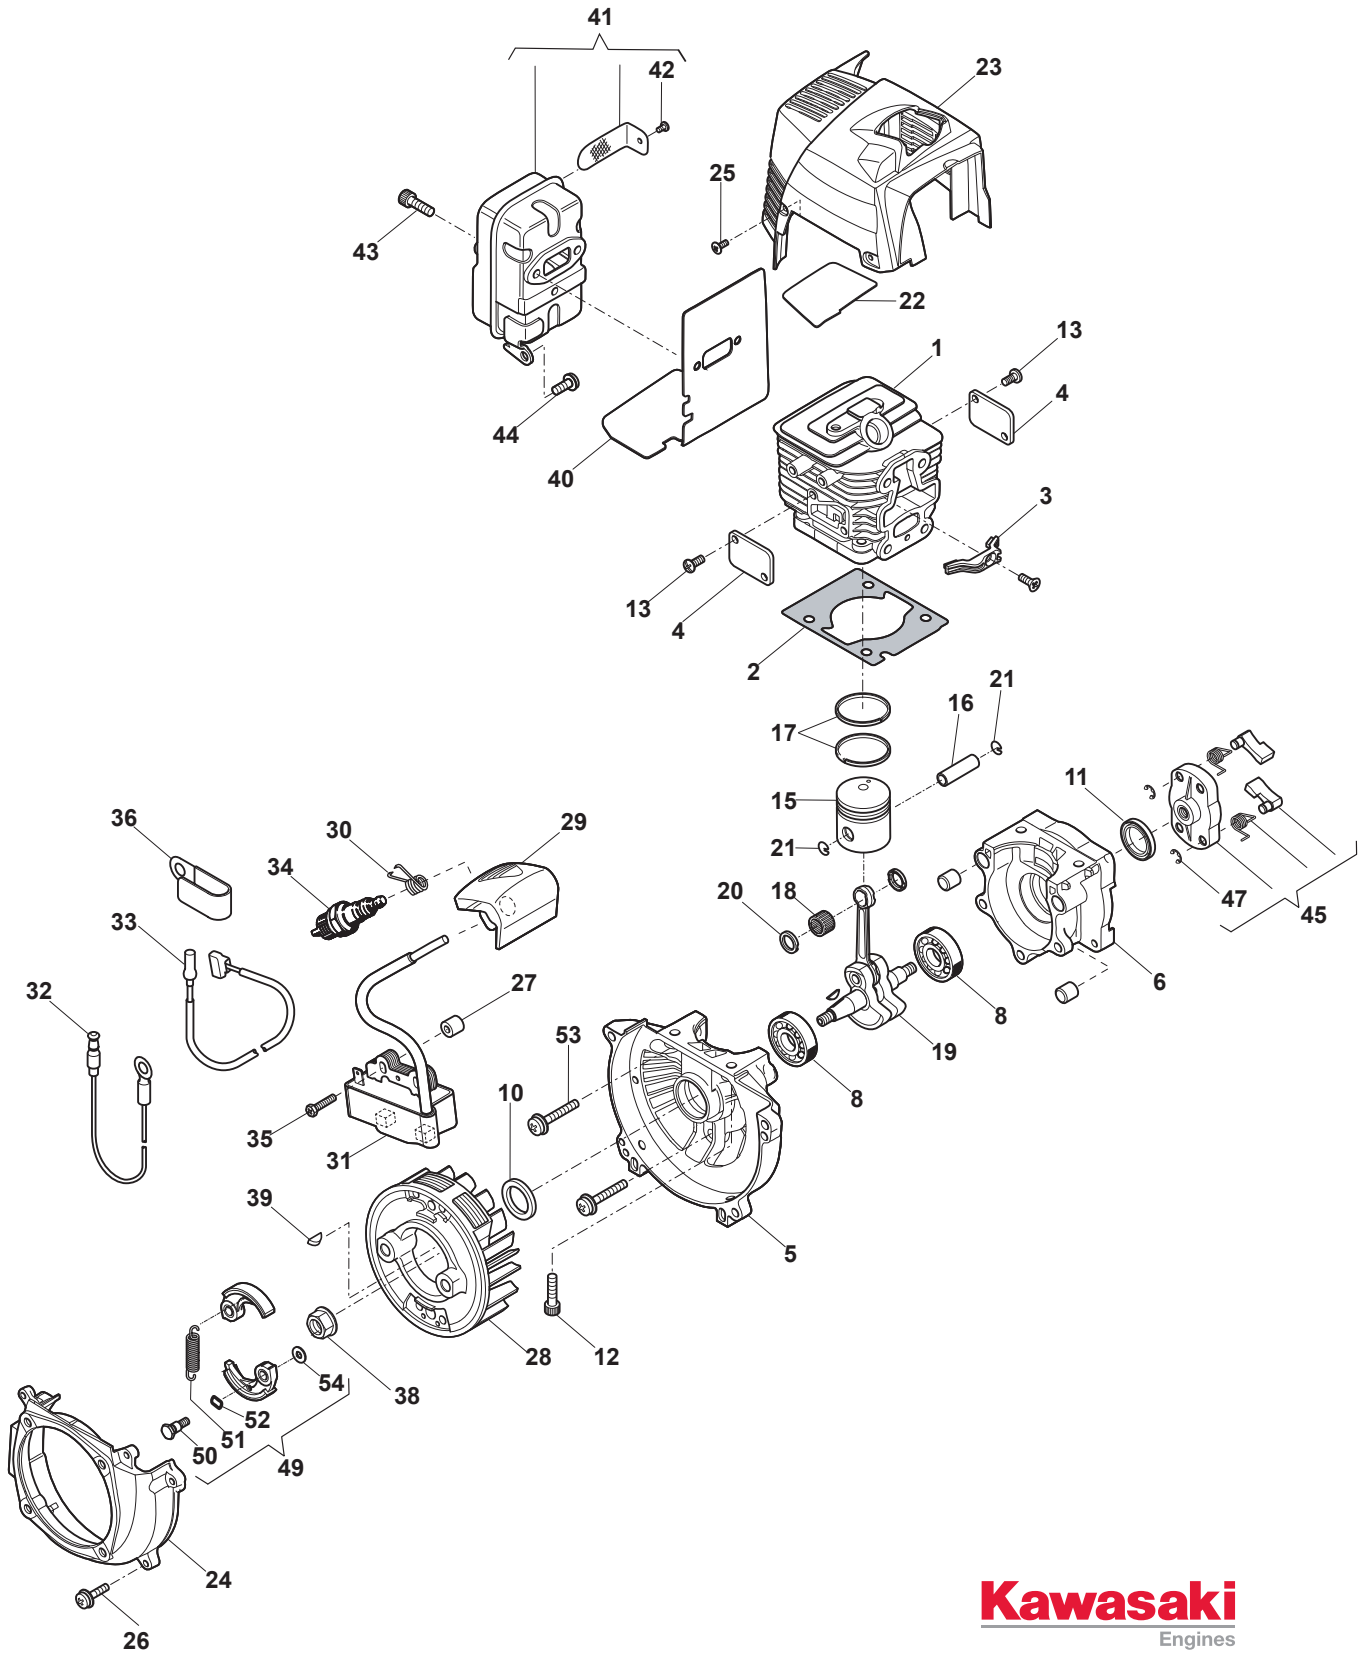

Utgåva Issue 42 - 2016		Motor	Engine		
Pos. Fig.	Antal Q.ty	Art nr Part No	Benämning	Description	Anmärkning Notes
1	1	118801958/0	Cylinder	Cylinder	
2	1	118801775/0	Cylinderpackning	Cylinder Gasket	
3	1	118801783/0	Lock	Cap	
4	2	118801817/0	Platta	Plate	
5	1	118801821/0	Vevhus	Crankcase	
6	1	118801982/0	Vevhus	Crankcase	
8	2	119216038/0	Kullager 6201-2 Rs	Bearing	
10	1	118801921/0	Oljetätning,Isacd12X22X4.5	Seal Ring	
11	1	118801994/0	Oljetätning,Isacd 12X22X4.5F	Seal Ring	
12	4	2135030	Skruv	Screw	
13	4	123878020/0	Skruv	Screw	
15	1	118801975/0	Kolv	Piston	
16	1	118801797/0	Harnalssprint-Kolv	Piston Pin	
17	1	118801802/0	Kolvring	Piston Ring	
18	1	118801807/0	Lager-Small End	Bearing	
19	1	118801886/0	Vevaxel-kpl	Crankshaft	
20	2	118801908/0	Distans	Spacer	
21	2	118801913/0	Bricka	Washer, Piston Pin	
22	1	118801989/0	Tätning	Pad	
23	1	118802005/0	Cylinderkapa-gul	Yellow Cylinder Cover	
24	1	118801896/0	Hus-Fläkt	Housing	
25	2	123878020/0	Skruv	Screw	
26	4	2135040	Skruv	Screw	
27	2	118801830/0	Insulator	Insulator	
28	1	118801838/0	Svänghjul	Flywheel	
29	1	118801985/0	Tändstiftshatt	Spark Plug Cover	
30	1	3657050	Fjäder	Spark Plug Spring	
31	1	118801847/0	Elektronikspole	Electronic Coil	
32	1	118801851/0	Jordkabel	Earth Cable	
33	1	118801986/0	Jordkabel,L230	Coil-Switch Cable	
34	1	3210024	Tändstift	Spark Plug	
35	2	2132510	Skruv	Screw	
36	1	118801942/0	Klämma	Clamp	
38	1	2432050	Mutter	Nut	
39	1	3151010	Svänghjulkil	Flywheel Key	
40	1	118801776/0	Ljuddämparpackning	Muffler Gasket	
41	1	118801869/0	Ljuddämpare	Muffler	
42	1	118801906/0	Skruv	Screw	
43	2	2135040	Skruv	Screw	
44	1	2135180	Skruv	Screw	
45	1	118801872/0	Linhjul	Starter Pulley	
47	2	118801912/0	Ring-Snap	Snap Ring	
49	1	118801811/0	Koppling kpl	Clutch Ass.Y	
50	2	118801918/0	Harnalssprintbult	Pin	
51	1	118801932/0	Fjäder	Spring	
52	2	118801956/0	Bricka	Washer	
53	3	2135050	Skruv	Screw	
54	2	2312080	Bricka	Flat washer