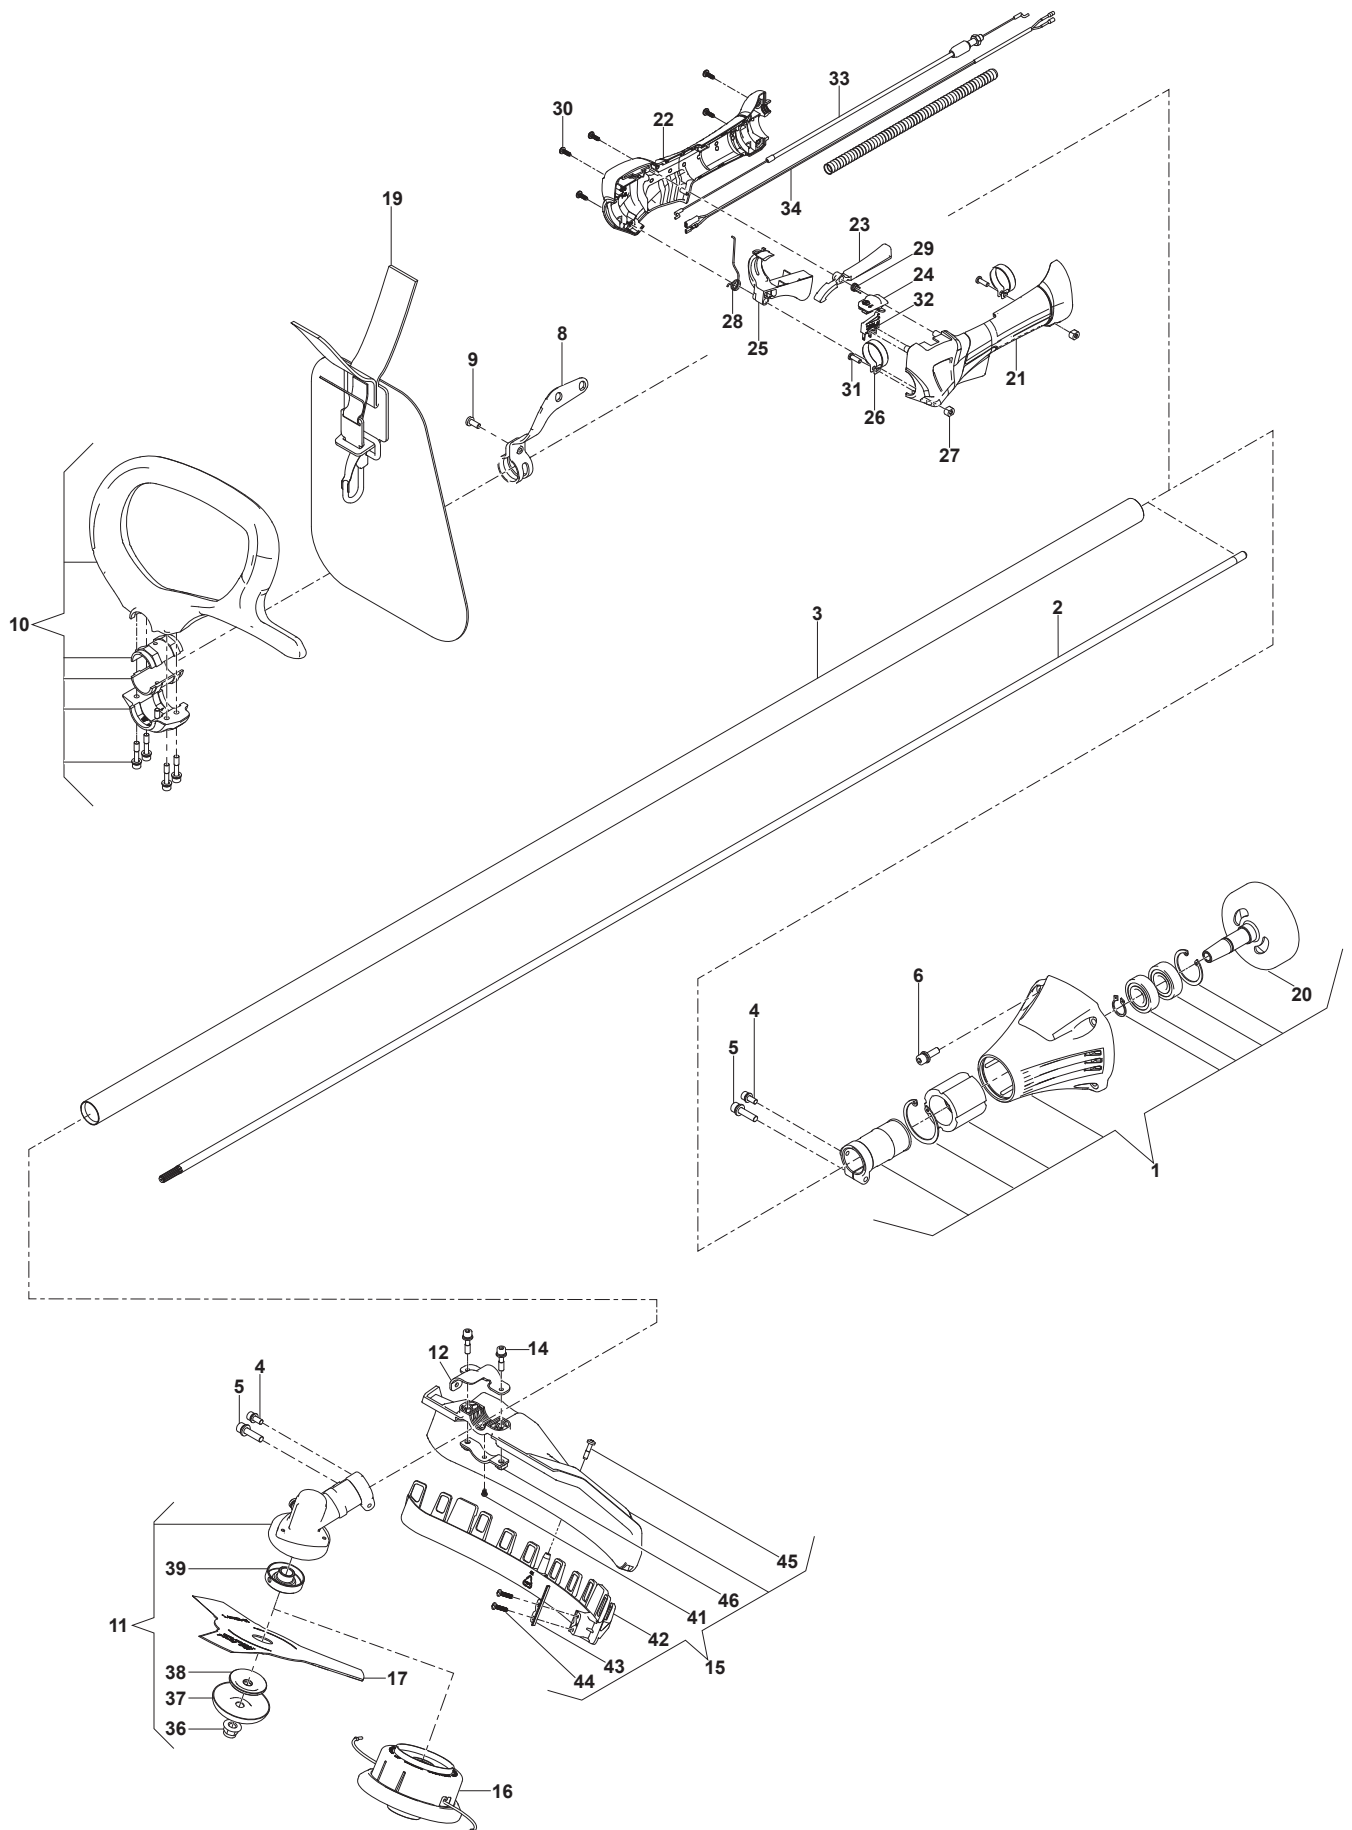

Reservdelskatalog Parts Catalogue

SBC 242

287320002/16 - Season 2016

- Use GLOBAL GARDEN PRODUCT Genuine Spare Parts specified in the parts list for repair and/or replacement.
 - The contents described in the parts list may change due to improvement.
 - The drawings of the spare parts are only indicative and might not represent the part in question exactly.
 - The indications "right" - "left" - "front" - "rear" refer to the position of the operator when using the machine.
- When placing orders of parts for repair and/or replacement, make sure that the illustrated parts list is the one applying to the machine's year of manufacture, as shown on the identification plate attached to the machine.

Utgåva Issue 7 - 2016		Motor	Engine		
Pos. Fig.	Antal Q.ty	Art nr Part No	Benämning	Description	Anmärkning Notes
51	2	3112040	Kullager	Ball Bearing	
52	1	118804020/0	Ventilationsslang	Seal Ring	
53	1	123072002/0	Svänghjul	Flywheel Key	
54	1	118804010/0	Elektronikspole	Ignition Assy	
56	2	2135110	Skruv	Screw	
57	1	118804055/0	Wireklämma	Wire Clamp	
58	2	112760475/0	Skruvsats	Outfit, Screws	
59	1	118804004/0	Bränsletank Kpl	Fuel Tank Assy	
60	1	118803962/0	Fäste	Support	
61	1	118804087/0	Luftledare	Air Guide	
62	4	112727815/0	Skruv	Screw	
63	1	112727790/0	Skruv	Screw	
64	1	112523020/0	Bricka	Washer	
65	1	118803975/0	Cam, Starter	Starter Cam	
66	1	118804061/0	Startfjäder	Starter Spring	
67	1	118803976/0	Remskiva	Starter Pulley	
68	1	118804060/0	Fjäder	Spring	
69	1	118804069/0	Starter Plate Gul	Yellow Starter Plate	
70	1	118803984/0	Starthandtag	Starter Handle	
71	1	118804068/0	Rope Guide	Rope Guide	
72	1	118803163/0	Tändstiftshatt	Spark Plug Cap	
73	1	322735152/0	Cap-Tank	Oil Cap	
74	1	118804005/0	Bränsleslang	Fuel Hose	
75	1	118803181/0	Startsnöre	Starter Cord	