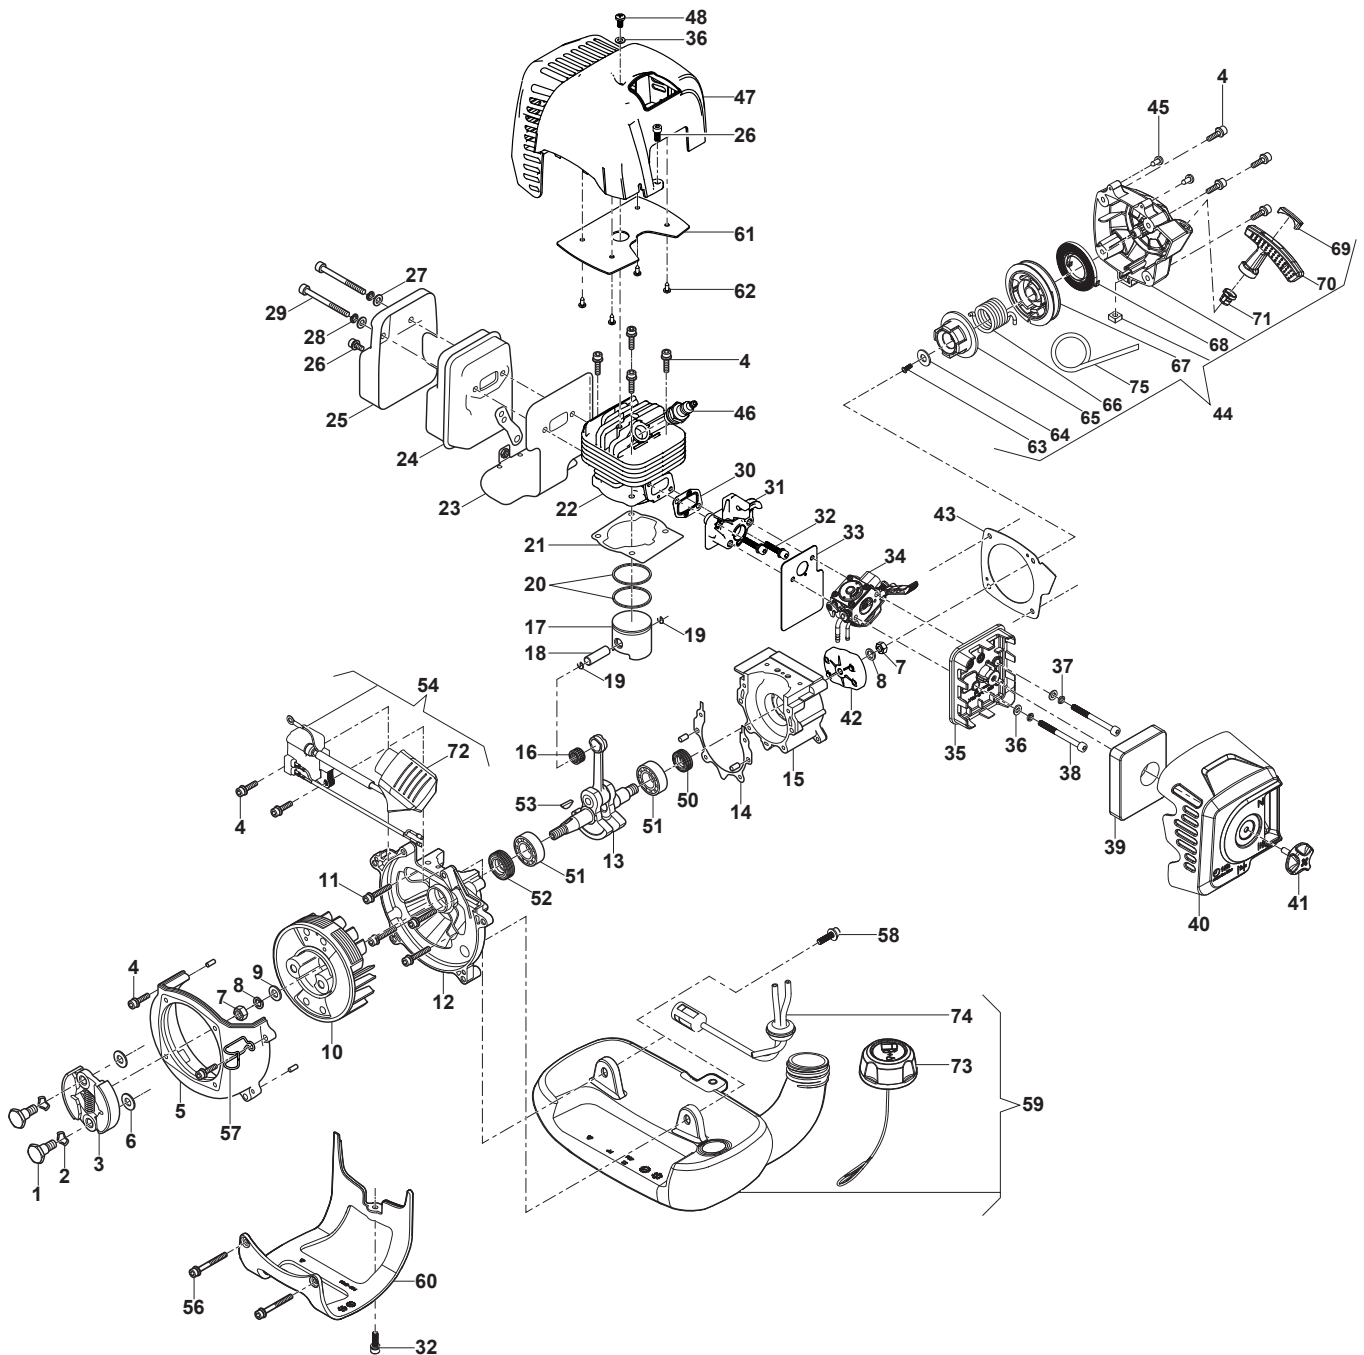

Utgåva Issue 7 - 2016		Motor	Engine		
Pos. Fig.	Antal Q.ty	Art nr Part No	Benämning	Description	Anmärkning Notes
1	2	118804038/0	Skruv	Screw	
2	2	118804045/0	Bricka	Washer	
3	1	118804000/0	Koppling	Clutch	
4	12	112789008/0	Skruv	Screw	
5	1	118804033/0	Svånghjulslock	Flywheel Cover	
6	2	118804046/0	Bricka	Washer	
7	2	112293200/0	Mutter	Nut	
8	2	112369500/0	Bricka	Elastic Washer	
9	1	112521350/0	Bricka	Washer	
10	1	118804013/0	Flywheel	Flywheel	
11	4	2135130	Skruv	Screw	
12	1	118804025/0	Vevhus	Crank Case	
13	1	118803989/0	Vevaxel & Anslutningsstag Set	Crankshaft	
14	1	118804079/0	Vevhuspackning	Crankcase Gasket	
15	1	118804027/0	Vevhus	Crank Case	
16	1	118804018/0	Nållager	Needle Bearing	
17	1	118804028/0	Kolv	Piston	
18	1	118804039/0	Kolvsprint	Piston Pin	
19	2	118804049/0	Kolvsprint Lasring	Circlip	
20	2	118804022/0	Kolvring	Piston Ring	
21	1	118804080/0	Cylinderpackning	Cylinder Gasket	
22	1	118804034/0	Cylinder	Cylinder	
23	1	118804085/0	Ljuddämparpackning	Muffler Gasket	
24	1	118803992/0	Ljuddämpare	Muffler	
25	1	118804048/0	Ljuddämparskydd	Muffler Guard	
26	2	2135180	Skruv	Screw	
27	2	112521330/0	Bricka	Washer	
28	2	112582100/0	Lasbricka	Grower	
29	2	118801180/0	Skruv	Screw	
30	1	118804081/0	Packning	Gasket	
31	1	118804064/0	Insugningsrör	Intake Manifold	
32	3	6981102	Skruvsats	Outfit, Screws	
33	1	118804083/0	Packning,Förgasare/Insulator	Carburetor Gasket	
34	1	118804008/0	Förgasare Kpl	Carburetor	
35	1	118804063/0	Basplatta	Air Cleaner Base	
36	3	112521320/0	Bricka	Washer	
37	2	112581500/0	Lasbricka	Grower	
38	2	2135250	Skruv	Screw	
39	1	118804074/0	Luftfilter	Air Filter	
40	1	118803968/0	Luftfilterkåpa-gul	Filter Cover Yellow	
41	1	118803174/0	Handtagsknopp	Knob, Grey	
42	1	118803996/0	Starter	Starter Cup	
43	1	118804051/0	Packning	Gasket	
44	1	118803994/0	Start Kpl	Starter Assy	
45	2	112727356/0	Skruv	Screw	
46	1	3210024	Tändstift (RcJ7Y)	Spark Plug	
47	1	118803970/0	Cylinderkåpa kpl Gul	Yellow Cylinder Cover	
48	1	112727796/0	Skruv	Screw	
50	1	118801188/0	Ventilations slang Tc12X22X7	Seal Ring