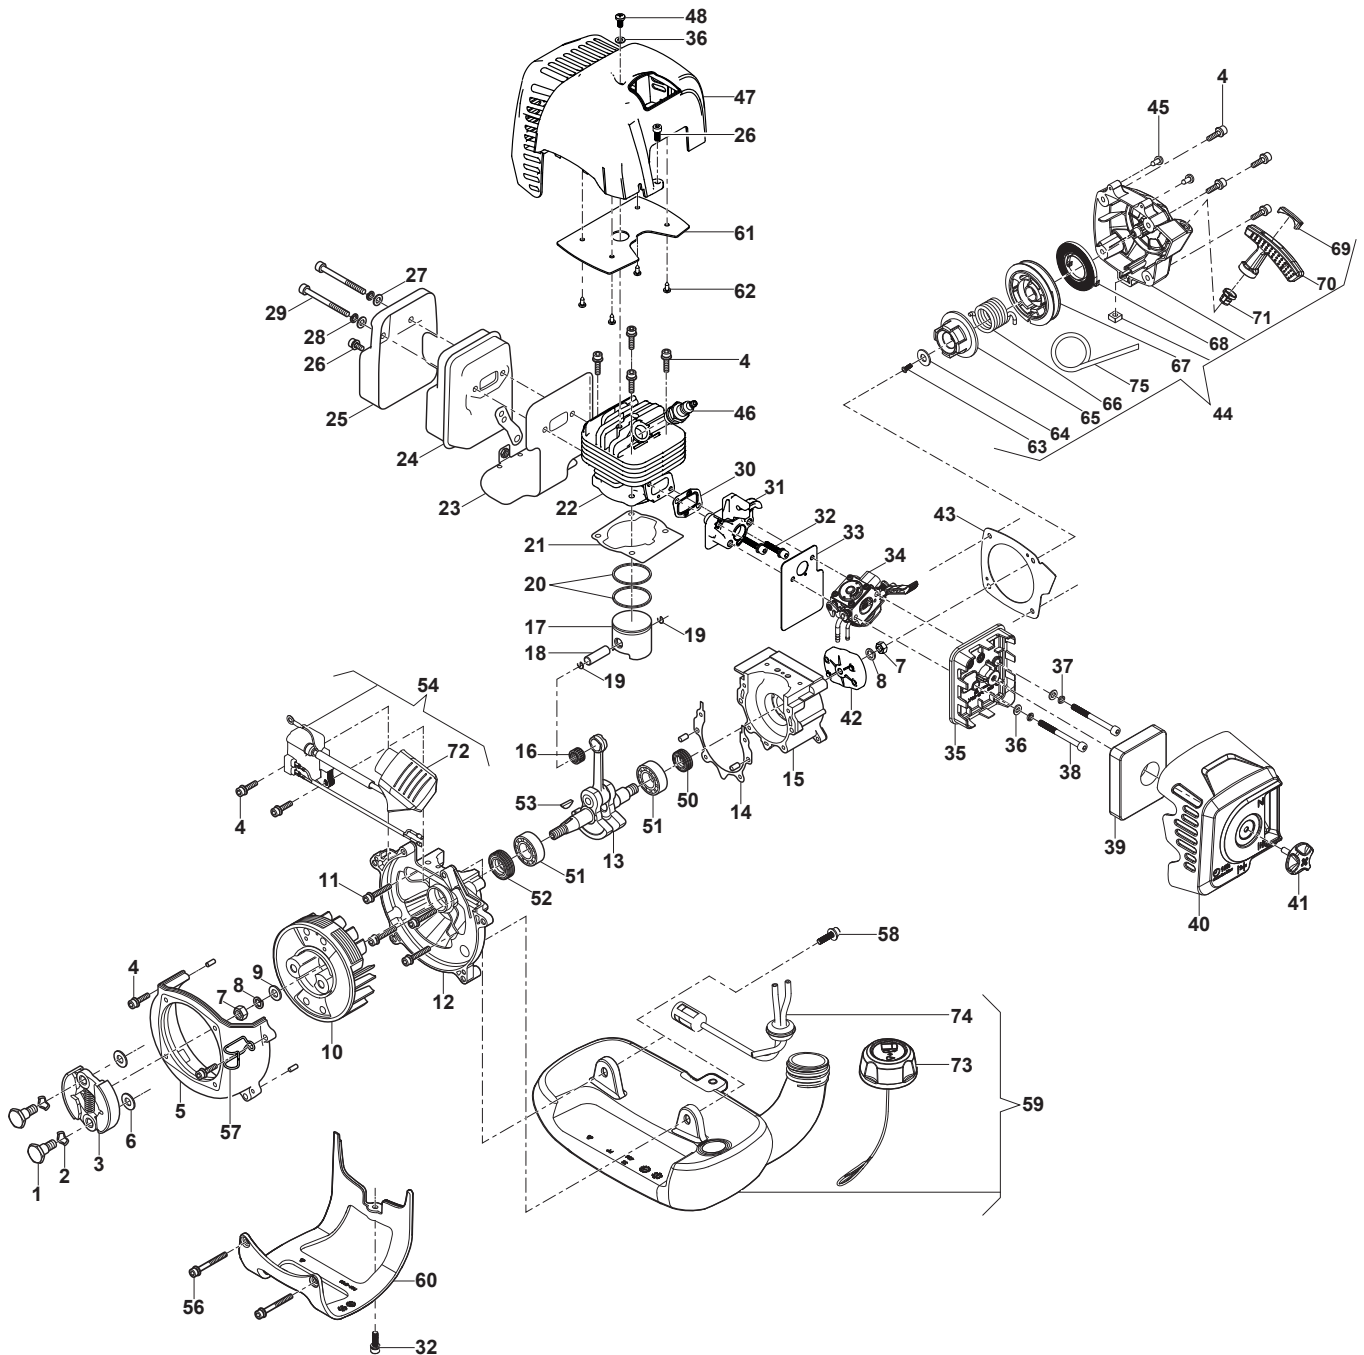

Reservdelskatalog Parts Catalogue

SBC 242

287320002/16 - Season 2016

- Use GLOBAL GARDEN PRODUCT Genuine Spare Parts specified in the parts list for repair and/or replacement.
 - The contents described in the parts list may change due to improvement.
 - The drawings of the spare parts are only indicative and might not represent the part in question exactly.
 - The indications "right" - "left" - "front" - "rear" refer to the position of the operator when using the machine.
- When placing orders of parts for repair and/or replacement, make sure that the illustrated parts list is the one applying to the machine's year of manufacture, as shown on the identification plate attached to the machine.

Utgåva Issue 7 - 2016		Motor	Engine		
Pos. Fig.	Antal Q.ty	Art nr Part No	Benämning	Description	Anmärkning Notes
51	2	3112040	Kullager	Ball Bearing	
52	1	118804020/0	Ventilationsslang	Seal Ring	
53	1	123072002/0	Svänghjul	Flywheel Key	
54	1	118804010/0	Elektronikspole	Ignition Assy	
56	2	2135110	Skruv	Screw	
57	1	118804055/0	Wireklämma	Wire Clamp	
58	2	112760475/0	Skruvsats	Outfit, Screws	
59	1	118804004/0	Bränsletank Kpl	Fuel Tank Assy	
60	1	118803962/0	Fäste	Support	
61	1	118804087/0	Luftledare	Air Guide	
62	4	112727815/0	Skruv	Screw	
63	1	112727790/0	Skruv	Screw	
64	1	112523020/0	Bricka	Washer	
65	1	118803975/0	Cam, Starter	Starter Cam	
66	1	118804061/0	Startfjäder	Starter Spring	
67	1	118803976/0	Remskiva	Starter Pulley	
68	1	118804060/0	Fjäder	Spring	
69	1	118804069/0	Starter Plate Gul	Yellow Starter Plate	
70	1	118803984/0	Starthandtag	Starter Handle	
71	1	118804068/0	Rope Guide	Rope Guide	
72	1	118803163/0	Tändstiftshatt	Spark Plug Cap	
73	1	322735152/0	Cap-Tank	Oil Cap	
74	1	118804005/0	Bränsleslang	Fuel Hose	
75	1	118803181/0	Startsnöre	Starter Cord	