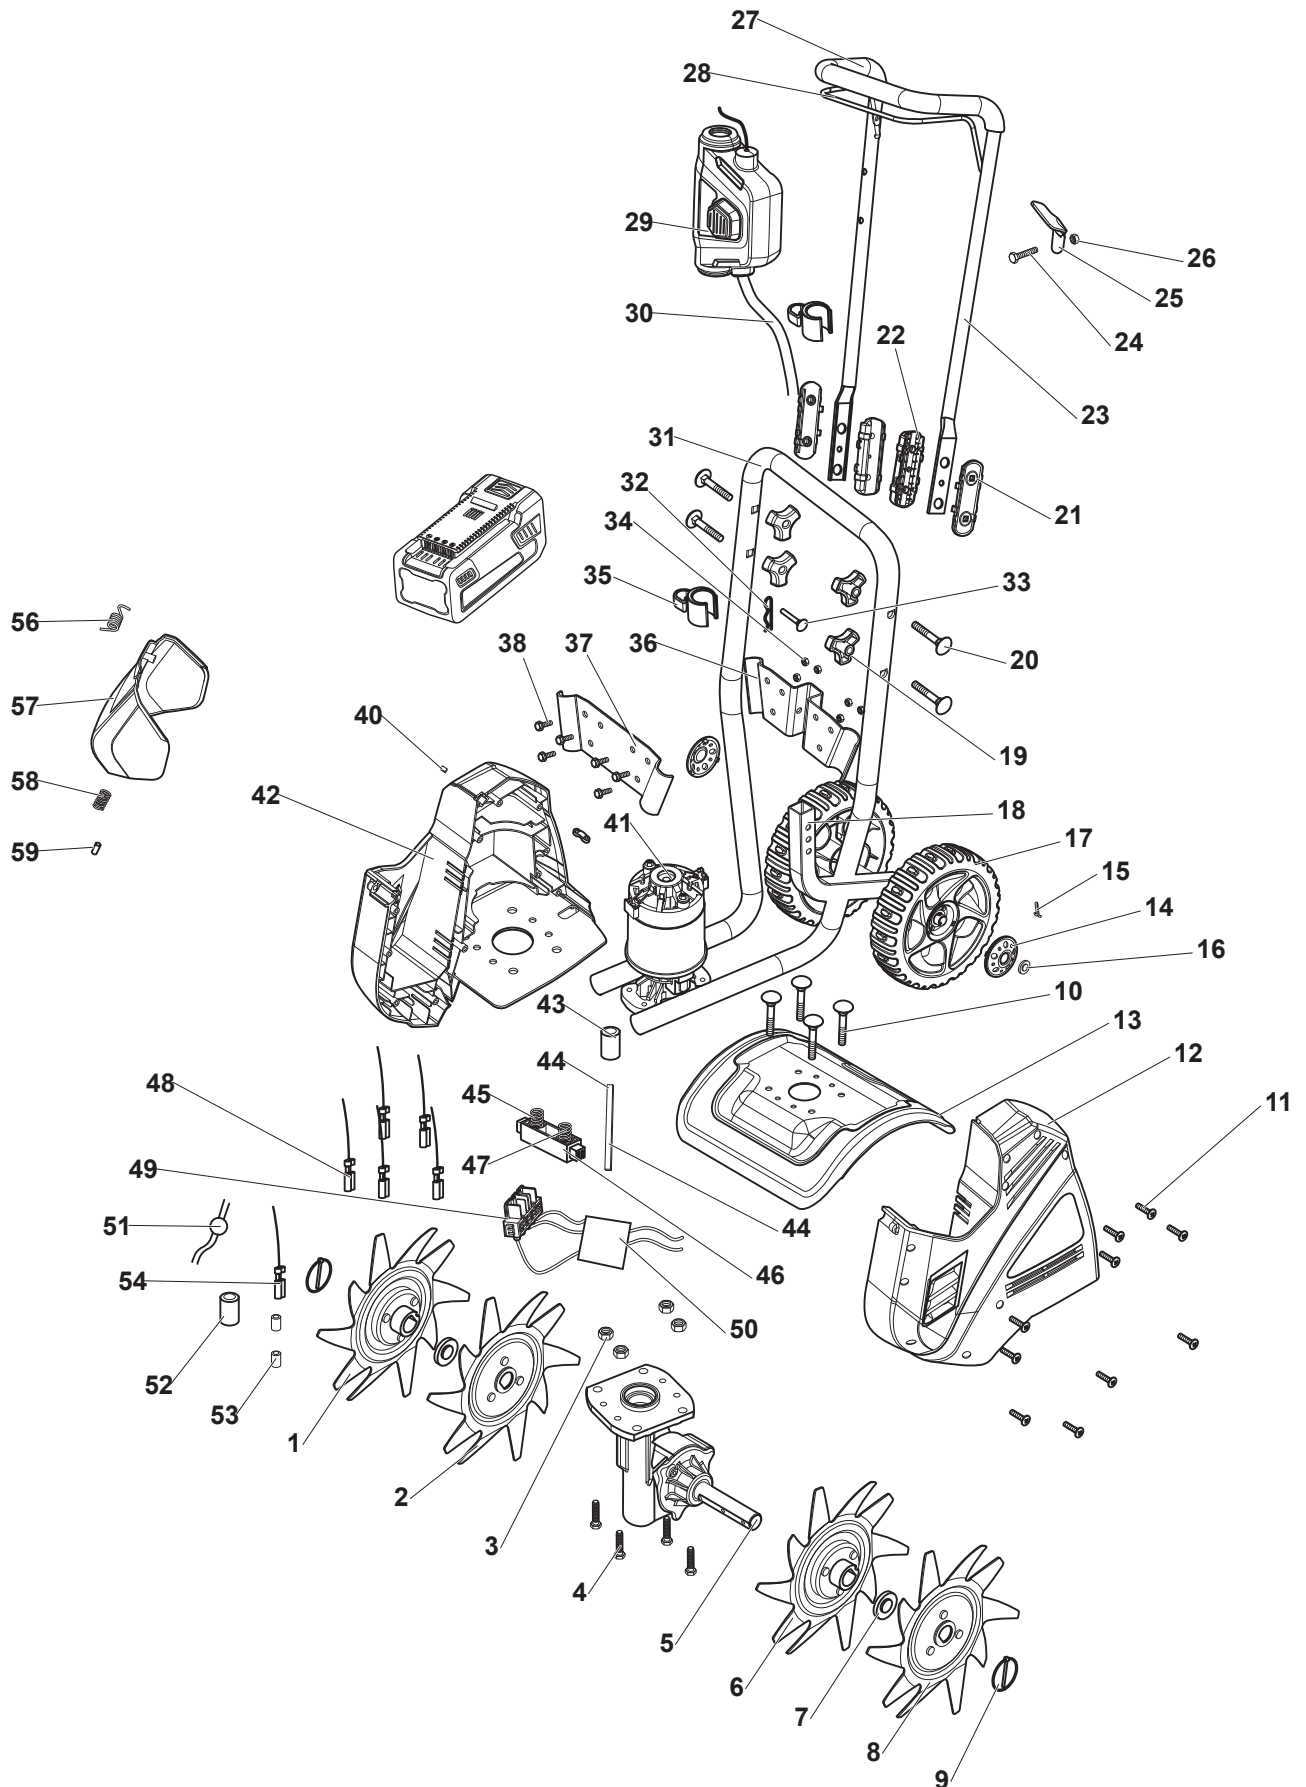

Utgåva Issue 13 - 2016		Battery Tiller		Battery Tiller	
Pos. Fig.	Antal Q.ty	Art nr Part No	Benämning	Description	Anmärkning Notes
1	1	118803232/0	Kniv Kpl	Blade Ass.Y	
2	1	118803234/0	Kniv Kpl	Blade Ass.Y	
3	4	112155000/0	Mutter	Nut	
4	4	112791500/0	Skruv	Screw	
5	1	118803233/1	Gear Box	Gear Box	
6	1	118803240/0	Kniv Kpl	Blade Ass.Y	
7	2	118850050/0	Felt Washer	Felt Washer	
8	1	118803241/0	Kniv Kpl	Blade Ass.Y	
9	2	112620210/0	Spännstift	Elastic Pin	
10	4	118820489/0	Skruv	Screw	
11	10	112728099/1	Skruv	Screw	
12	1	118850038/0	Vänster, Hus	Left housing	
13	1	118850039/0	Knivskydd	Blade Guard	
15	2	3314110	Elastic Plugg D. 2,5X10	Elastic Plug D. 2,5X10	
16	2	118820480/0	Bricka | Packning	Washer | Gasket	
18	1	118850040/0	Fäste	Clamp	
19	4	118803807/0	Knopp	Knob	
20	4	118820489/0	Skruv	Screw	
21	1	118803359/1	Platta	Plate	
22	1	118803360/1	Platta	Plate	
23	1	118803355/0	Svärd	Handle	
24	1	112735657/0	Skruv	Screw	
25	1	118803400/0	Bail stop	Bail stop	
26	1	112154330/0	Mutter	Nut	
27	1	118803466/0	Handtag kpl	Sponge	
28	1	118850041/0	Spak	Lever	
28	1	118850042/0	Spak	Lever	
29	1	118803349/0	Kabel box	Cable box	
30	1	118850051/0	Power Cord	Power Cord	
31	1	118803356/0	Nedre Handtag	Handle, Lower Part	
32	1	124487999/0	Clip	Spring Pin	
33	1	118803263/0	Stift	Pin	
34	6	112154510/0	Mutter	Nut	
35	2	118803464/0	Kabalfäste	Fairlead	
36	1	118803275/0	Fäste	Support	
37	1	118803271/0	Fäste	Support	
38	6	112790500/0	Skruv	Screw	
39	6	118820497/0	Cord lock | Lasring	Cord lock | Circlip	
40	1	118803299/0	Magnet	Magnet	
41	1	118803367/0	Motor	Engine	
42	1	118850043/0	Höger Hus	Right housing	
43	1	118803300/0	Distans	Spacer	
44	1	118803265/0	Flexible shaft	Flexible shaft	
45	2	118850044/0	Fjäder	Spring	
46	2	118803324/0	Gummi filt	Rubber blanket	
47	1	118803307/0	Orientation seat	Orientation seat	
48	5	118803229/0	Terminal	Terminal	
49	1	118803304/0	Insert block	Insert block	
50	1	118803370/0	PCB components	PCB components