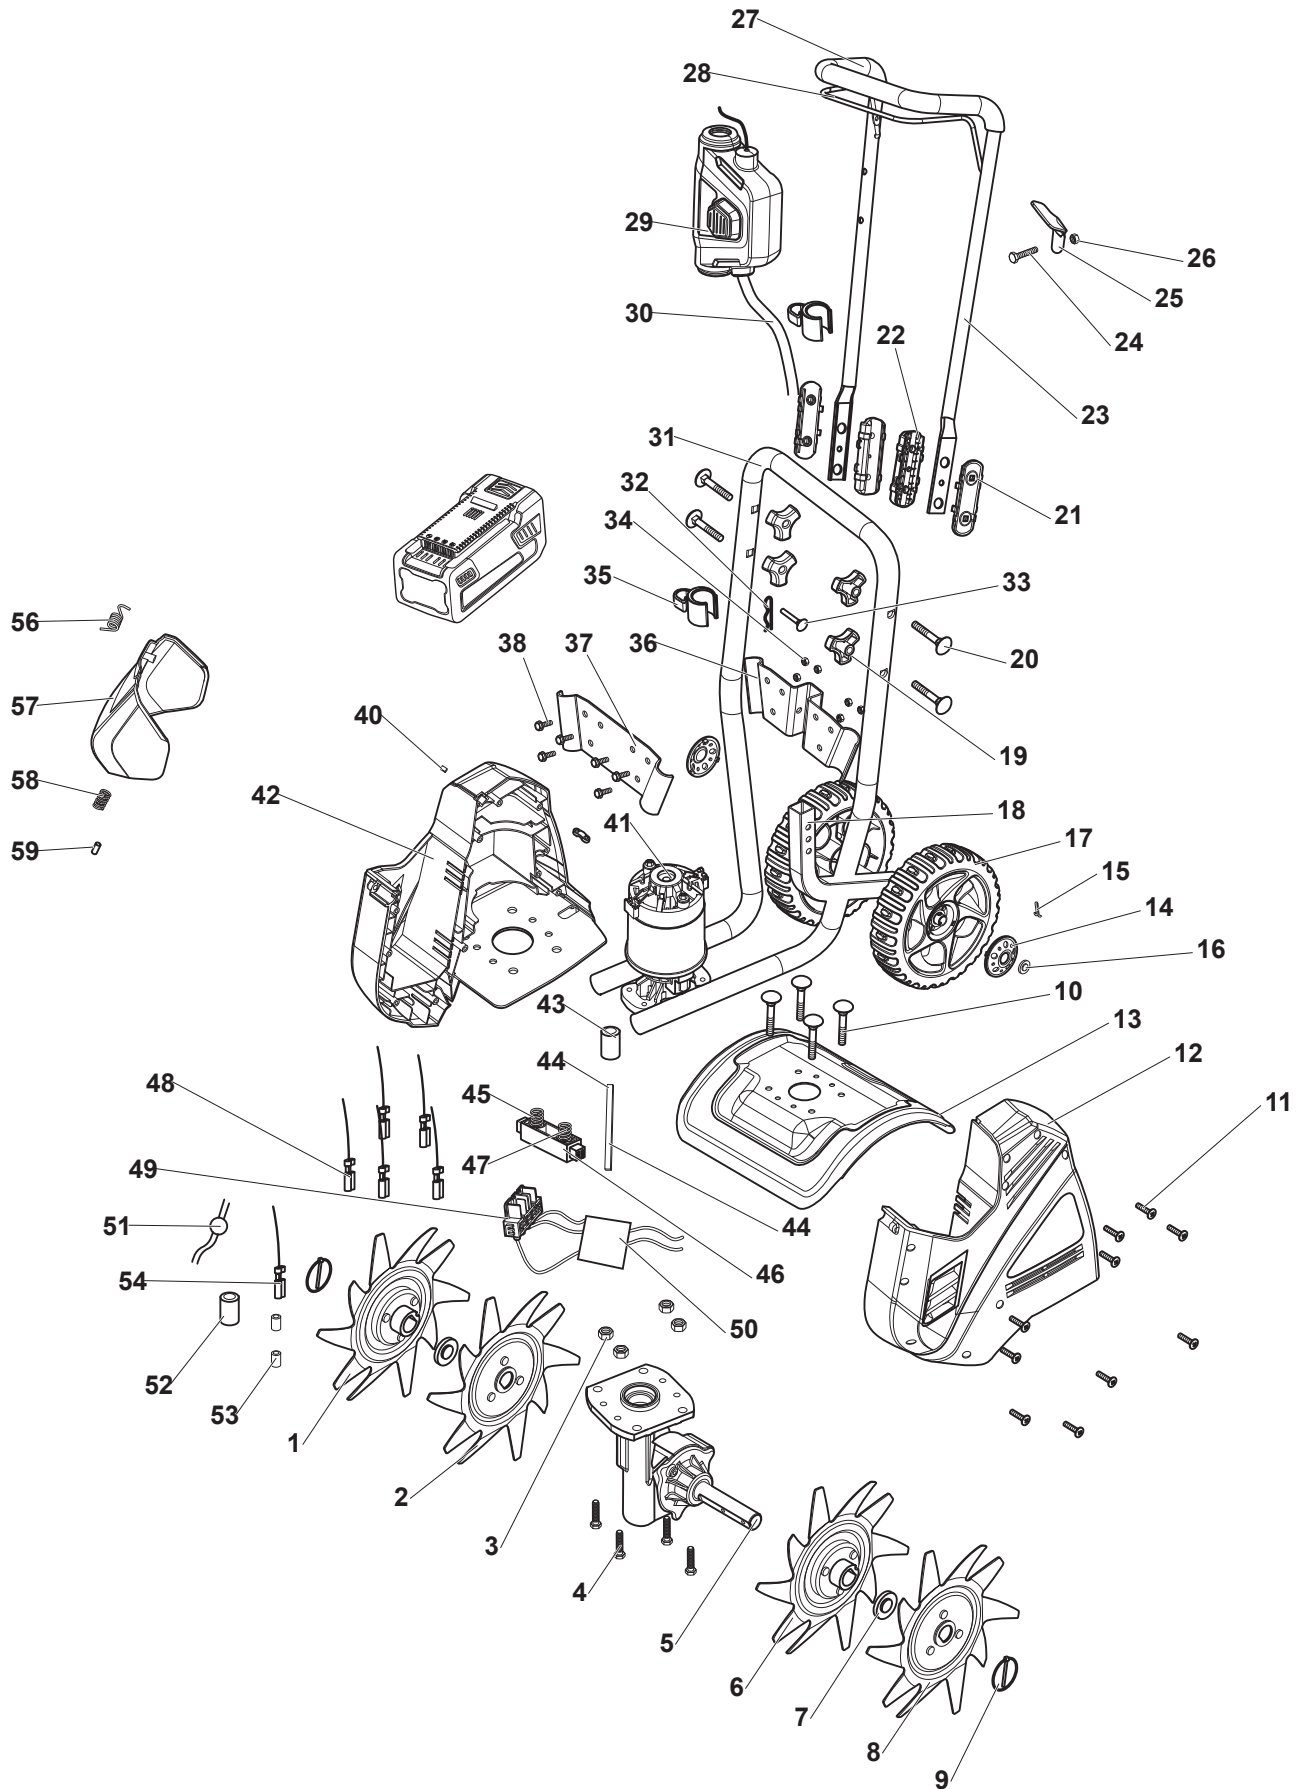

Utgåva Issue 13 - 2016		Battery Tiller			
Pos. Fig.	Antal Q.ty	Art nr Part No	Benämning	Description	Anmärkning Notes
51	1	118850045/0	Tätning	Inductance	
52	1	118803344/0	Låsring	Ring	
53	2	118850046/0	Magnet Ring	Magnet Ring	
54	1	118803230/0	Terminal	Terminal	
56	1	118803291/0	Fjäder	Spring	
57	1	118803301/0	Kapa	Cover	
58	1	118803298/0	Fjäder	Spring	
59	1	118850047/0	Stift	Pin