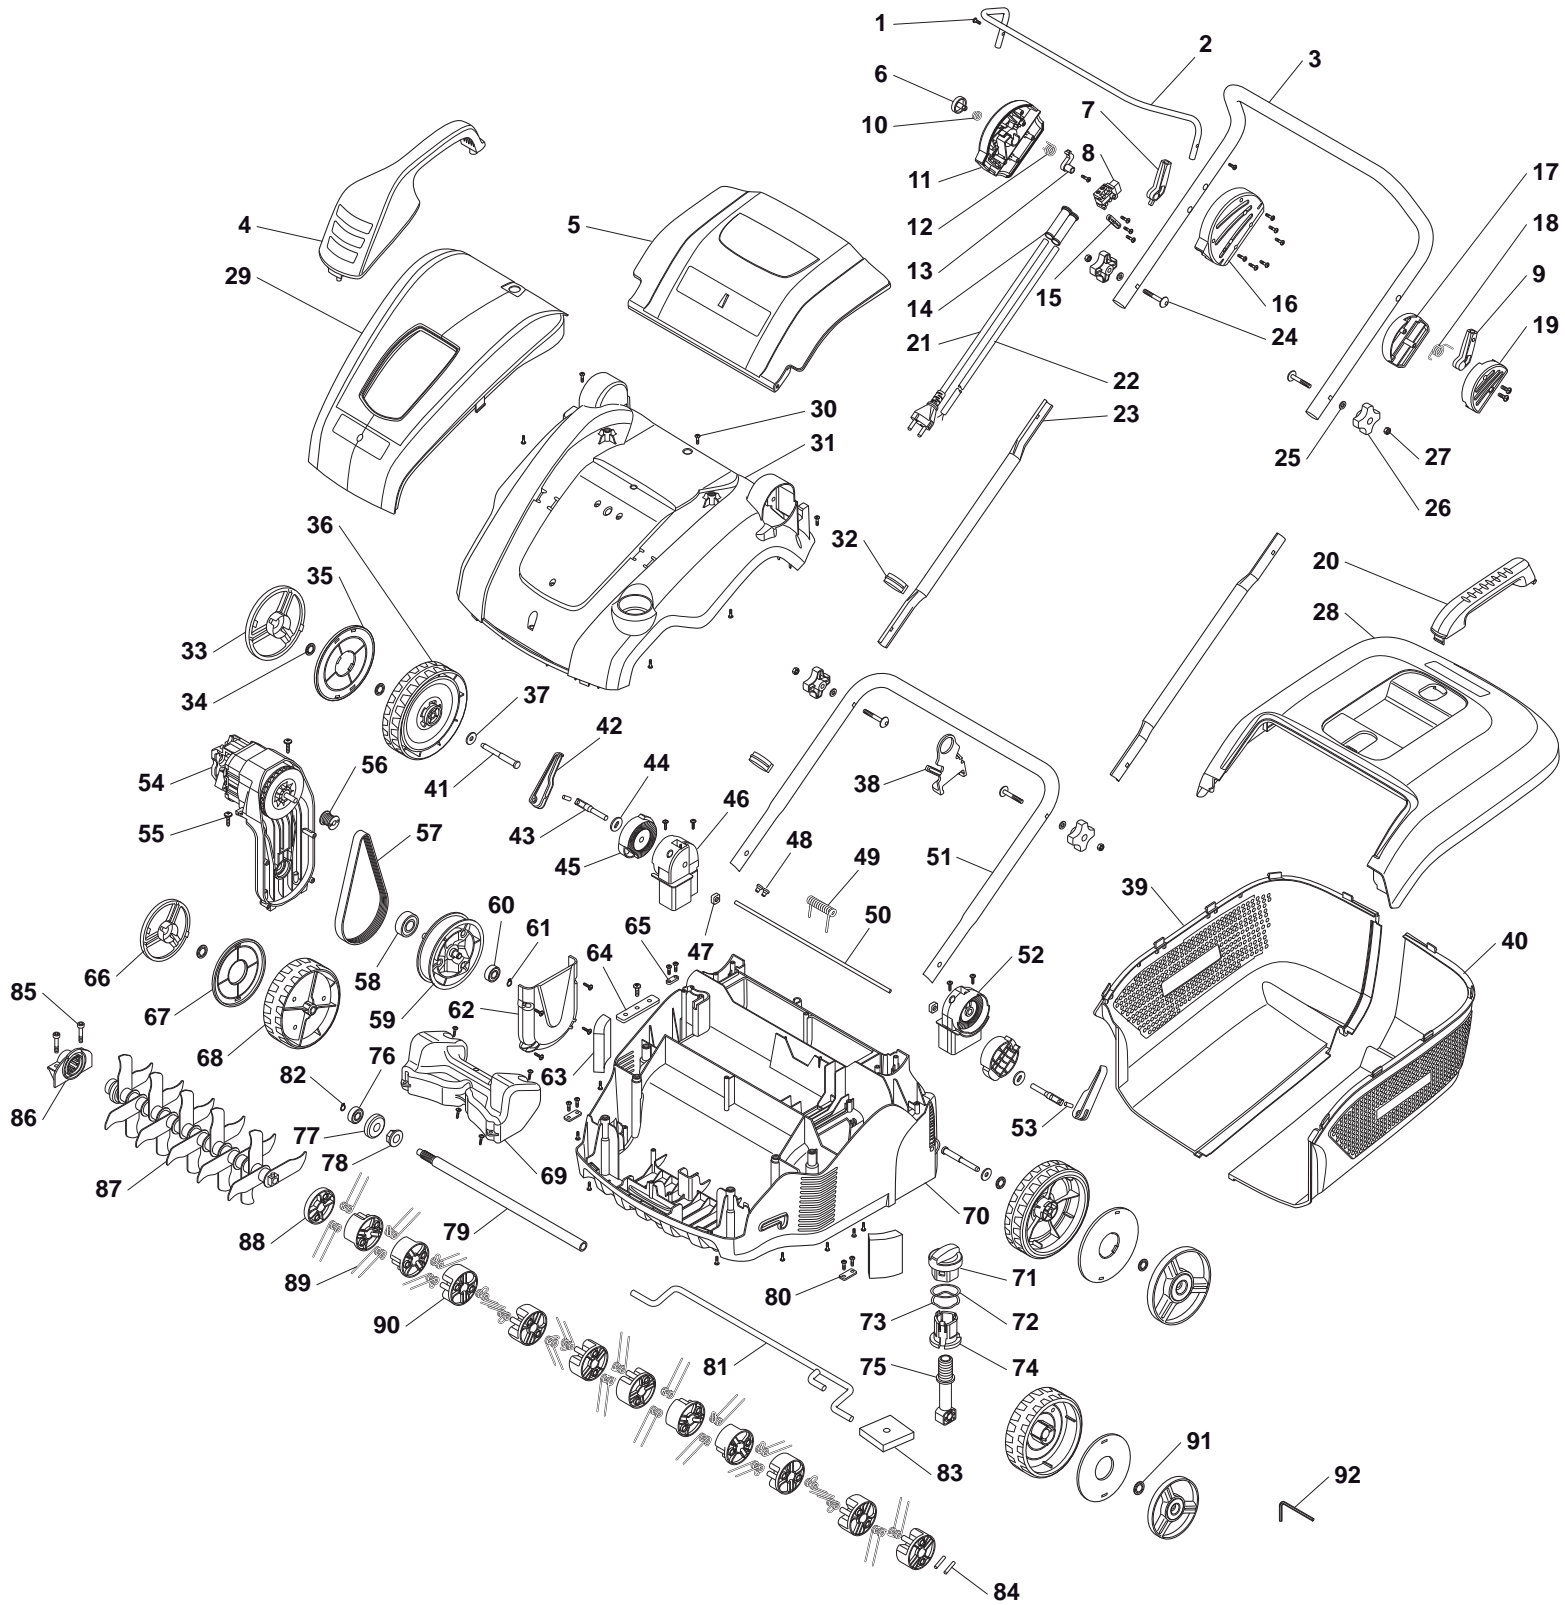

| POS | CODE | Q.TY | DESCRIPTION | NOTES |
|-----|-------------|------|------------------|-------|
| 69 | 118802651/0 | 1 | Balance Weigth | |
| 70 | 118802941/0 | 1 | Deck, Grey | |
| 71 | 118802943/0 | 1 | Knob | |
| 72 | 118802701/0 | 1 | Washer | |
| 73 | 118802699/0 | 1 | Washer | |
| 74 | 118802673/0 | 1 | Nut | |
| 75 | 118802672/0 | 1 | Screw | |
| 76 | 118802906/0 | 1 | Bearing | |
| 77 | 118802694/0 | 1 | Washer | |
| 78 | 118802904/0 | 1 | Nut | |
| 79 | 118802707/0 | 1 | Axle | |
| 80 | 118802708/0 | 2 | Washer | |
| 81 | 118802698/0 | 1 | Front Wheel Axle | |
| 82 | 112000957/0 | 1 | Snap ring | |
| 83 | 118802692/0 | 1 | Filter | |
| 84 | 118802905/0 | 2 | Pin | |
| 85 | 112689515/0 | 2 | Nut | |
| 86 | 118802665/0 | 1 | Bearing base | |
| 87 | 118802686/0 | 1 | Blade | |
| 88 | 118802675/0 | 1 | Drive wheel | |
| 89 | 118802646/0 | 22 | Spring | |
| 90 | 118802680/0 | 11 | Fixation Block | |
| 91 | 112604899/0 | 2 | Crown Fastener | |
| 92 | 118802709/0 | 1 | Hex wrench | |