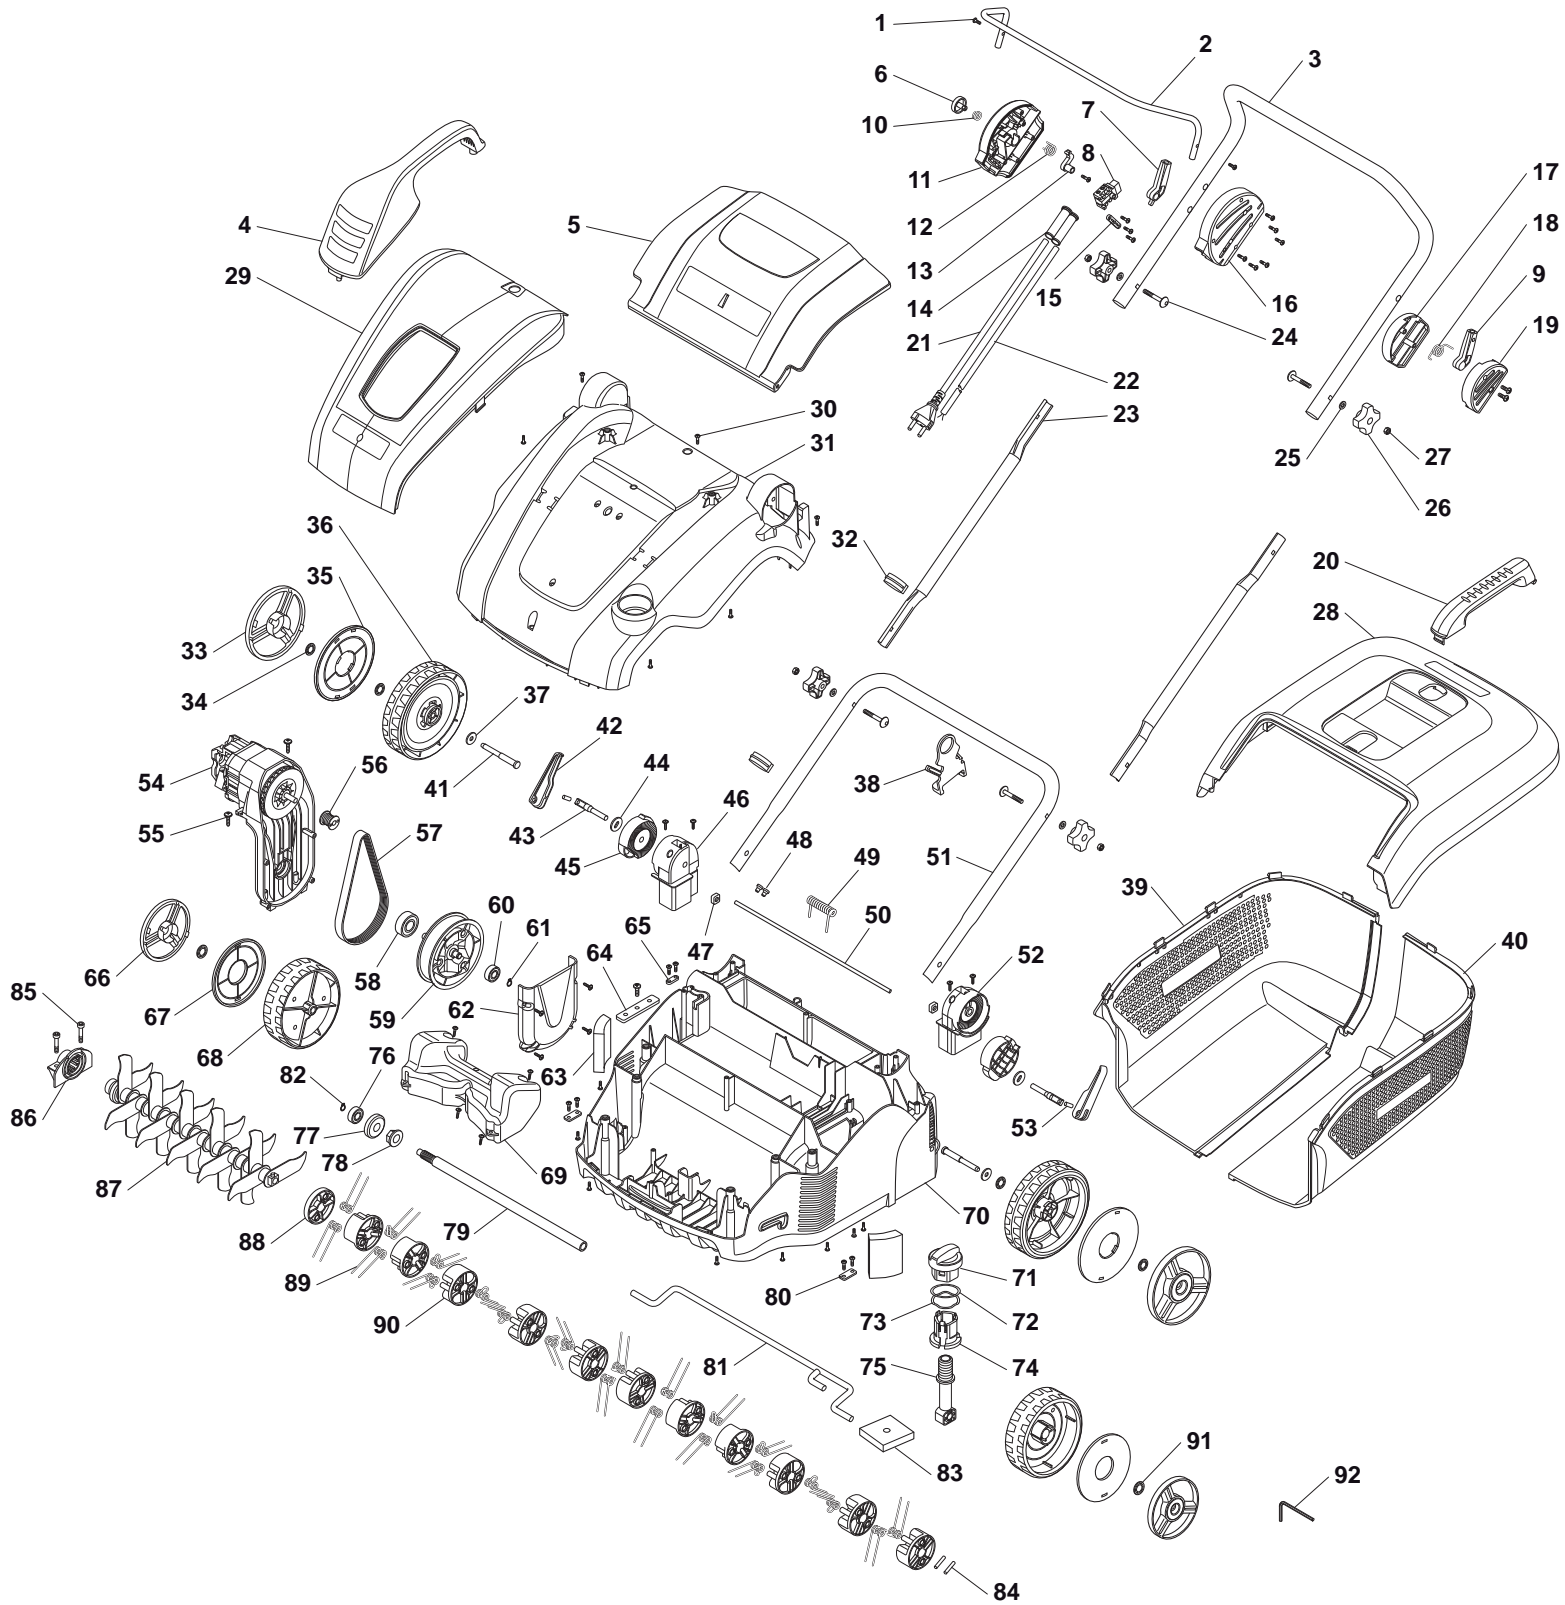

POS	CODE	Q.TY	DESCRIPTION	NOTES
1	112726388/0	2	Screw	
2	118802917/0	1	Lever	
3	118802912/0	1	Handle, Upper Part	
4	118802951/0	1	Handle, Grey	
5	118802946/0	1	Stone-Guard	
6	118802653/0	1	Button	
7	118802689/0	1	Switch	
8	118802660/0	1	Right Bracket	
9	118802659/0	1	Left Bracket	
10	118802716/0	1	Spring	
11	118802658/0	1	Micro switch, Right	
12	118802714/0	1	Spring	
13	118802655/0	1	Throttle lever	
14	118802663/0	1	Wire Sheath	
15	118802656/0	1	Double line block	
16	118802657/0	1	Micro switch, Left	
17	118802662/0	1	Right fulcrum	
18	118802715/0	1	Spring	
19	118802661/0	1	Left fulcrum	
20	118802919/0	1	Handle	
21	118802688/0	1	Cable	
22	118802687/0	1	Switch wires	
23	118802913/0	2	Handle, Middle Part	
24	112689500/0	4	Screw	
25	2312150	4	Gasket	
26	118802898/0	4	Knob	
27	112292100/0	4	Nut	
28	118802949/0	1	Grass-Box, Upper	
29	118802950/0	1	Cover, Grey	
30	6981149	44	Screw	
31	118802942/0	1	Cover, Yellow	
32	118802664/0	2	Hook	
33	118802945/0	2	Hub cover	
34	118802908/0	6	Ring	
35	118802649/0	2	Internal Wheel Protection	
36	118802650/0	2	Rear wheel	
37	122671651/0	2	Washer	
38	118802652/0	1	Cable holder	
39	118802947/0	1	Grass-Box, R Lower	
40	118802948/0	1	Grass-Box, L Lower	
41	118802697/0	2	Rear axle	
42	118802921/0	2	Knob	
43	118802693/0	2	Screw	
44	118802700/0	2	Washer	
45	118802920/0	2	Handle Joint	
46	118802676/0	1	Joint Right	
47	118804681/0	2	Nut	
48	118801615/0	2	Cap	
49	118802645/0	1	Spring	
50	118802643/0	1	Axle	
51	118802914/0	1	Handle, Lower Part	
52	118802678/0	1	Joint Left	
53	118802916/0	2	Pin	
54	118810099/0	3	Screw	
55	118802683/0	1	Electric Motor	
56	118802712/0	1	Pulley	
57	118802681/0	1	Belt	
58	118802907/0	1	Bearing	
59	118802685/0	1	Pulley	
60	3112230	1	Bearing	
61	3353020	1	Washer	
62	118802671/0	1	Engine Cover	
63	118802691/0	2	Filter	
64	118802718/0	1	Fixed Plate	
66	118802944/0	2	Hub cover	
67	118802648/0	2	Internal Wheel Protection	
68	118802674/0	2	Front Wheel