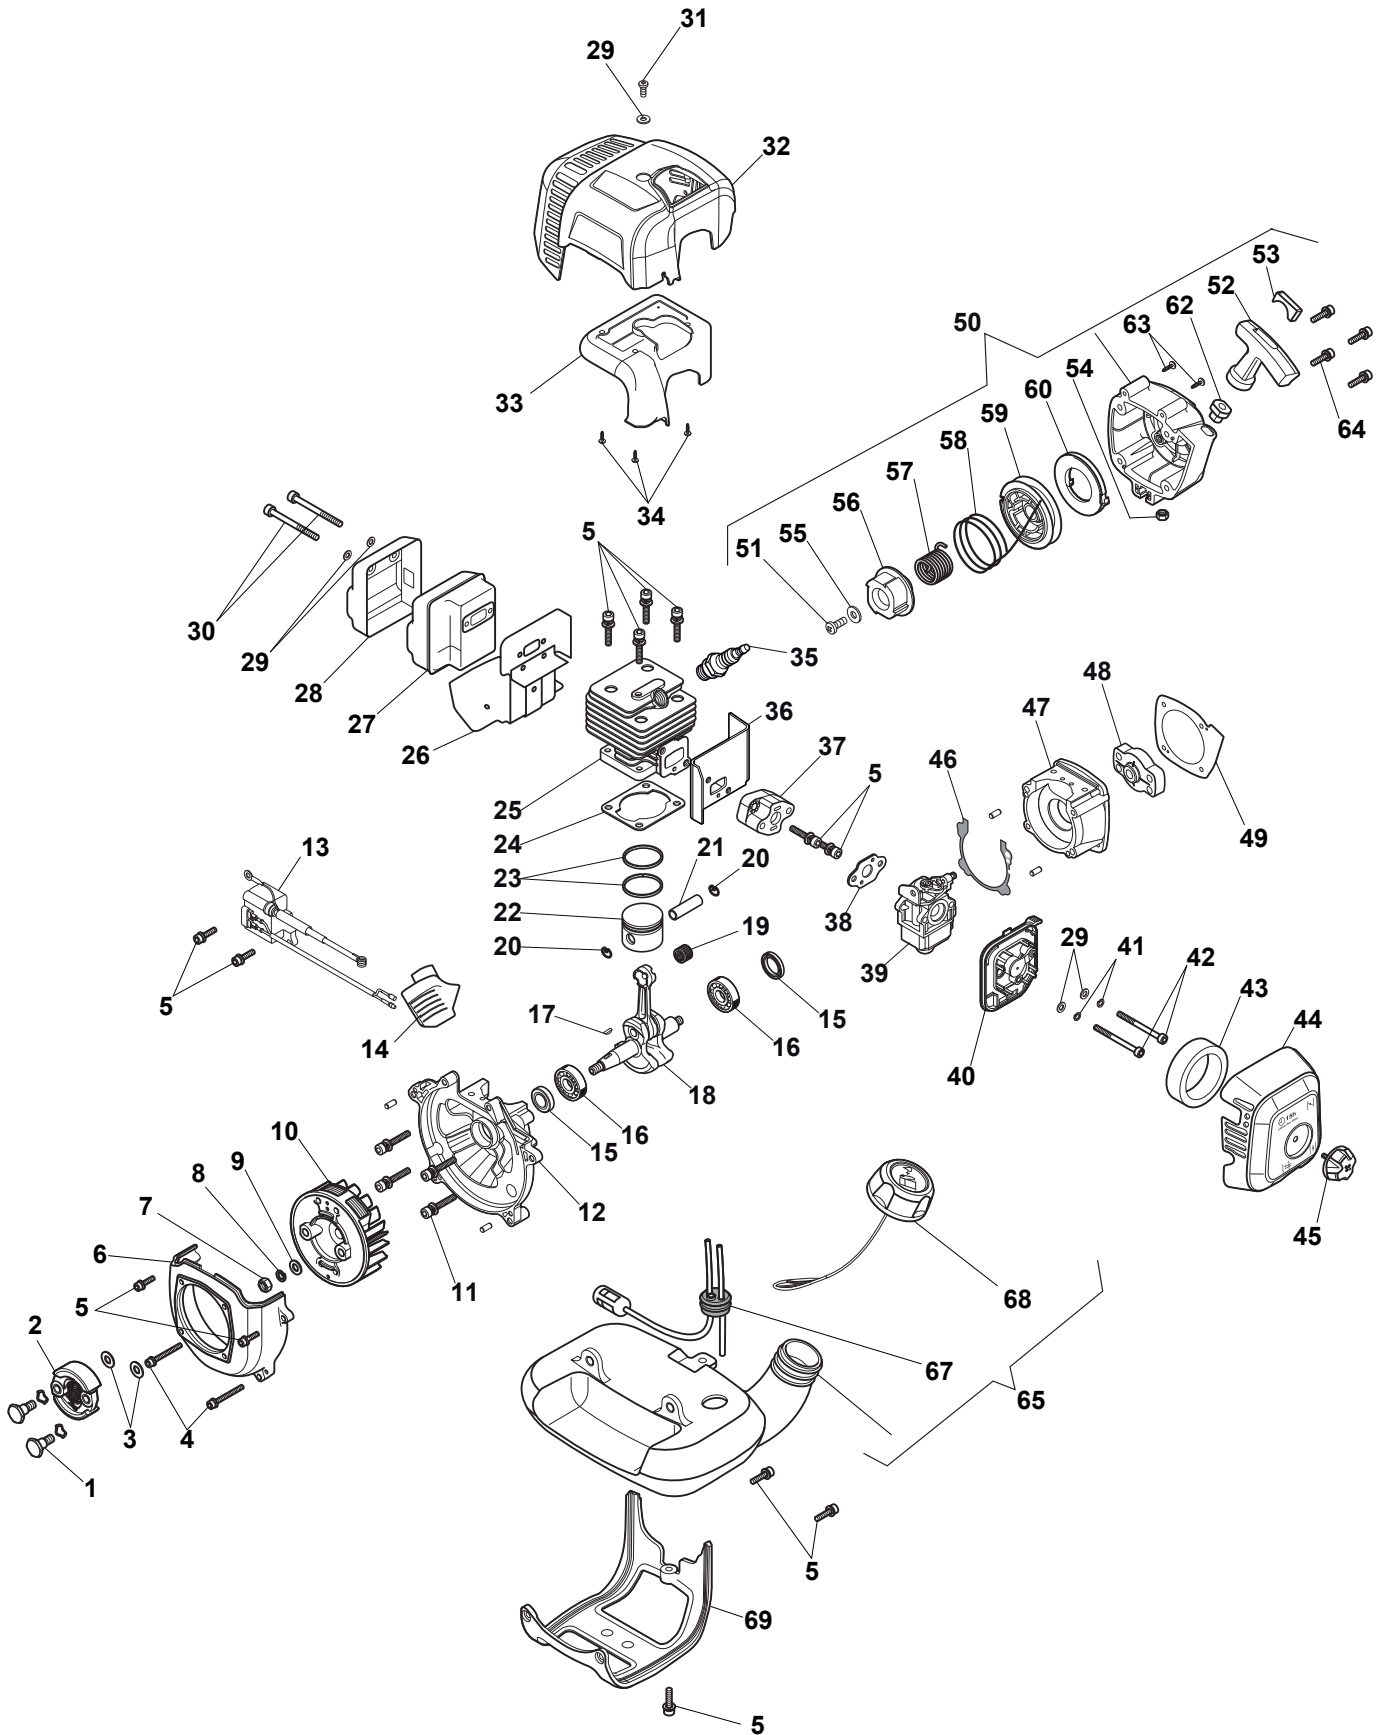

Utgåva Issue 6 - 2015		Motor	Engine		
Pos. Fig.	Antal Quantity	Art nr Part No	Benämning	Description	Anmärkning Notes
1	2	118801189/0	Skruv	Screw	
2	1	118802113/0	Koppling	Clutch Drive	
3	2	2312010	Bricka	Flat washer	
4	2	2135120	Skruv	Screw	
5	13	2135030	Skruv	Screw	
6	1	118803161/0	Lock	Flywheel Cover	
7	1	112293200/0	Mutter	Nut	
8	1	112583500/0	Lasbricka	Grower	
9	1	6981128	Bricka	Washer	
10	1	118802073/0	Svänghjul	Flywheel	
11	4	2135050	Skruv	Screw	
12	1	118802078/0	Vevhus	Crank Case	
13	1	118803162/0	Elektronikspole	Electronic Coil	
14	1	118803163/0	Tändstiftshatt	Spark Plug Cap	
15	2	118801188/0	Ventilations slang Tc12X22X7	Seal Ring	
16	2	119216035/0	Lager	Bearing	
17	1	123072002/0	Svänghjul kil	Flywheel Key	
18	1	118802066/0	Vevaxel & Anslutningsstag Set	Crankshaft	
19	1	118803164/0	Nållager	Needle Bearing	
20	2	118802084/0	Kolv sprint Lasring	Circlip	
21	1	118802081/0	Kolv sprint	Piston Pin	
22	1	118802076/0	Kolv	Piston	
23	2	118802077/0	Kolvring	Piston Ring	
24	1	118803165/0	Cylinderpackning	Cylinder Gasket	
25	1	118802074/0	Cylinder	Cylinder	
26	1	118803166/0	Ljuddämparpackning	Muffler Gasket	
27	1	118803167/0	Ljuddämpare	Muffler	
28	1	118803168/0	Ljuddämparskydd	Muffler Guard	
29	5	112521320/0	Bricka	Washer	
30	2	2135260	Skruv	Screw	
31	1	112727790/0	Skruv	Screw	
32	1	322055254/0	Cylinderkåpa kpl Gul	Yellow Cylinder Cover	
33	1	118803169/0	Filerkåpa	Air Cleaner Cover	
34	3	6981268	Skruv	Screw	
35	1	3210024	Tändstift (Rcj7Y)	Spark Plug	
36	1	118803170/0	Packning	Gasket	
37	1	118802086/0	Insugningsrör	Intake Manifold	
38	1	118803171/0	Packning, Förgasare/Insulator	Carburetor Gasket	
39	1	118803172/0	Förgasare Kpl	Carburetor	
40	1	118803173/0	Cover	Cover	
41	2	112581500/0	Lasbricka	Grower	
42	2	2135250	Skruv	Screw	
43	1	118801526/0	Luftfilter	Air Filter	
44	1	322055255/0	Luftfilterkåpa-gul	Filter Cover Yellow	
45	1	118803174/0	Handtagsknopp	Knob, Grey	
46	1	118803175/0	Vevhuspackning	Crankcase Gasket	
47	1	118802079/0	Vevhus	Crank Case	
48	1	118802069/0	Starter	Starter Cup	
49	1	118803176/0	Packning	Gasket