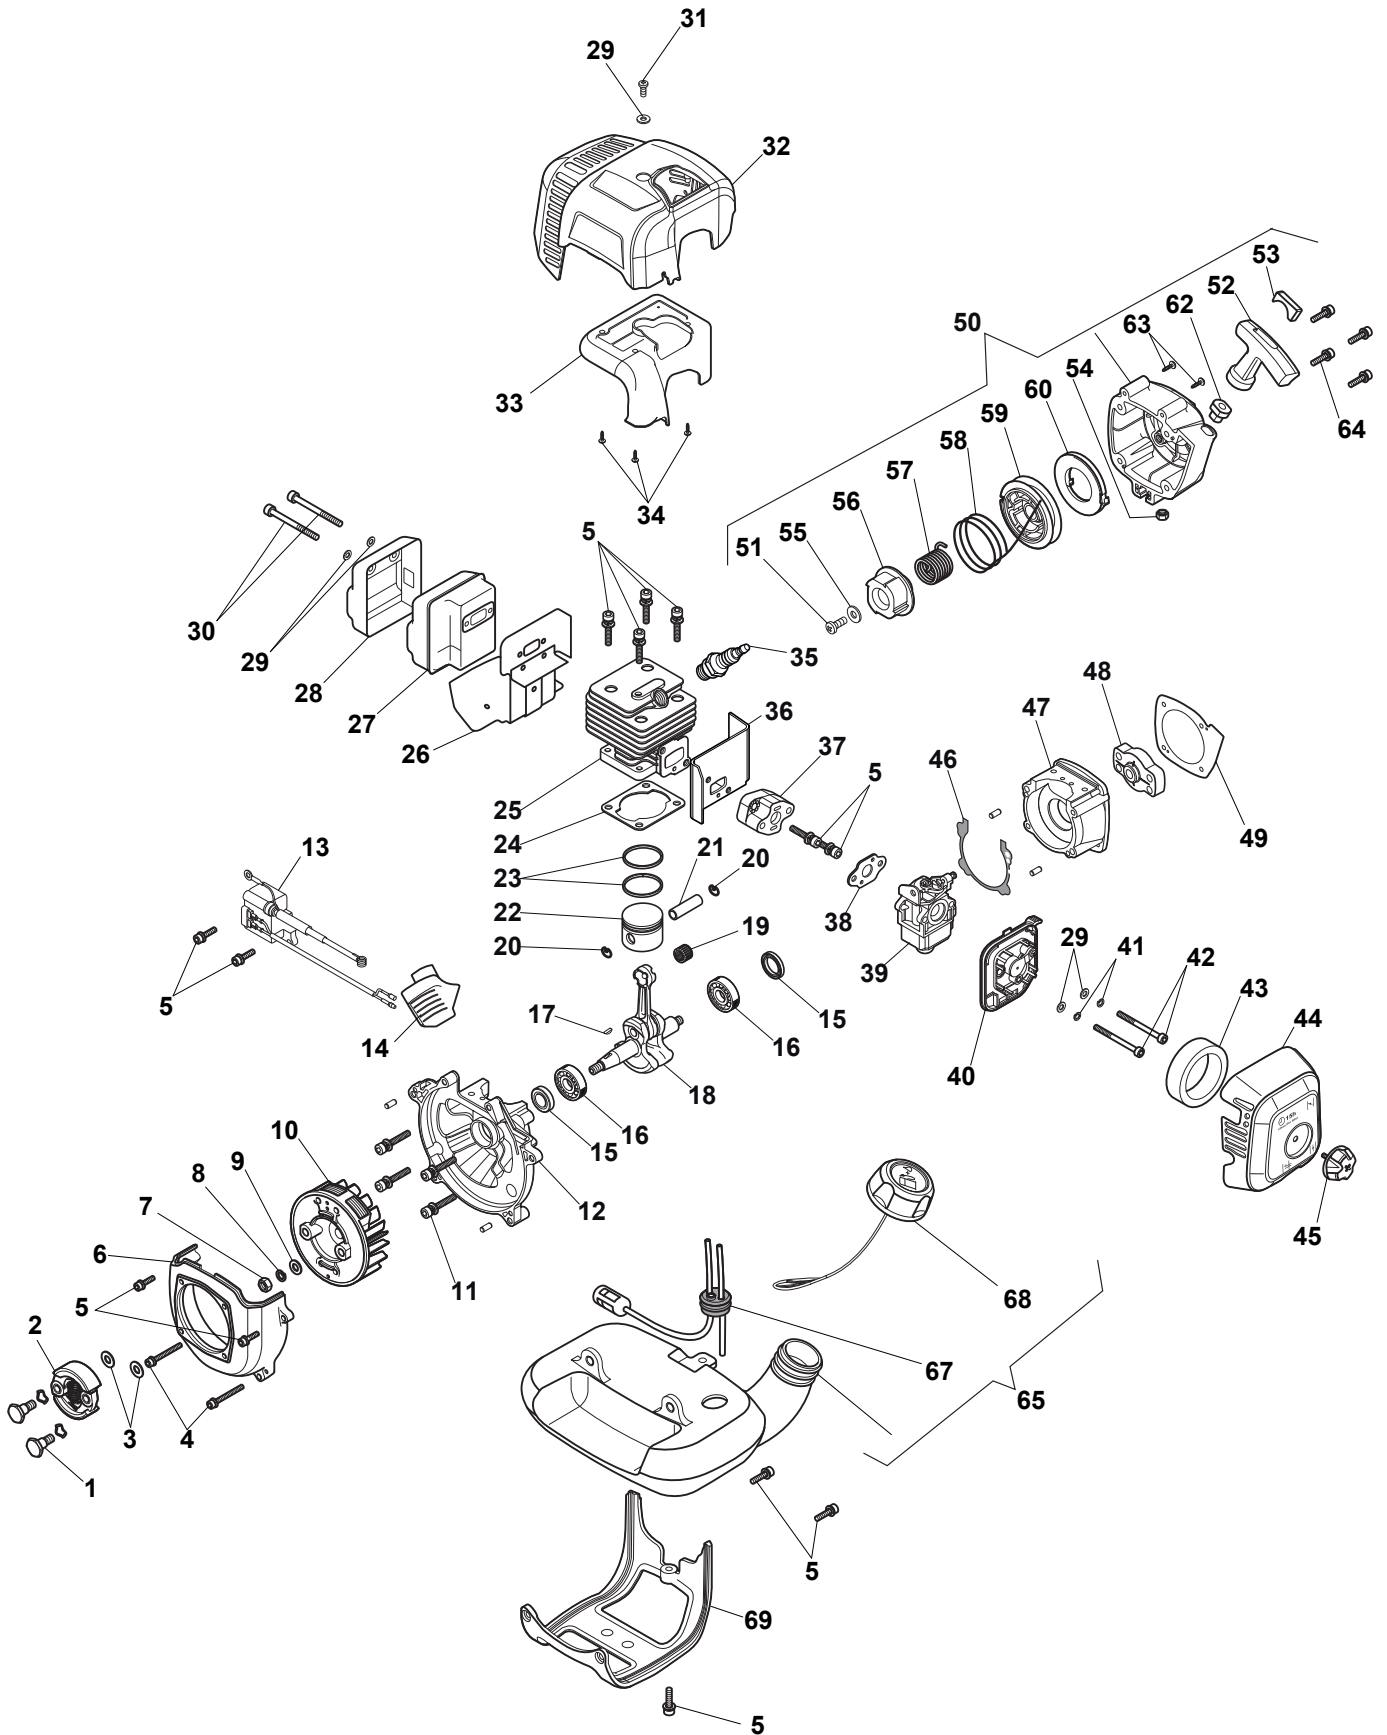

# **SMT 226 - 5 in 1**

**287130152/15 - Season 2015**

- Use GLOBAL GARDEN PRODUCT Genuine Spare Parts specified in the parts list for repair and/or replacement.
  - The contents described in the parts list may change due to improvement.
  - The drawings of the spare parts are only indicative and might not represent the part in question exactly.
  - The indications "right" - "left" - "front" - "rear" refer to the position of the operator when using the machine.
- When placing orders of parts for repair and/or replacement, make sure that the illustrated parts list is the one applying to the machine's year of manufacture, as shown on the identification plate attached to the machine.

Utgåva Issue 6 - 2015		Motor	Engine		
Pos. Fig.	Antal Quantity	Art nr Part No	Benämning	Description	Anmärkning Notes
50	1	118803177/0	Start Kpl Gul	Starter Assy Yellow	
51	1	2135180	Skruv	Screw	
52	1	118803186/0	Starthandtag	Starter Handle	
53	1	118803187/0	Starter Plate Gul	Yellow Starter Plate	
54	1	112291000/0	Mutter	Nut	
55	1	2312150	Bricka	Washer	
56	1	118803179/0	Gummitätning	Cap	
57	1	118803180/0	Fjäder	Spring	
58	1	118803181/0	Startsnöre	Starter Cord	
59	1	118803182/0	Remskiva	Starter Pulley	
60	1	118803183/0	Fjäder	Spring	
62	1	118803185/0	Rope Guide	Rope Guide	
63	2	112727810/0	Skruv	Screw	
64	4	123878123/0	Skruv	Screw	
65	1	118803189/0	Bränsletank Kpl	Fuel Tank Assy	
67	1	118803190/0	Bränsleslang	Fuel Hose	
68	1	322735152/0	Cap-Tank	Oil Cap	
69	1	118803191/0	Fäste	Support	

Utgåva Issue 6 - 2015		Pruner Saw Attachment		Pruner Saw Attachment	
Pos. Fig.	Antal Quantity	Art nr Part No	Benämning	Description	Anmärkning Notes
1	1	118802883/0	TransmissionRör kpl	Assy Transm. Tube	
2	1	118802884/0	Cutting Head	Cutting Head	
3	1	112789000/0	Skruv	Screw	
4	1	112789020/0	Skruv	Screw	
5	1	118802885/0	Axel	Shaft	
7	1	123900360/0	Svärd 10"	Guide Bar 10inch	
8	1	118801742/0	Kedja 10inch	Chain 10inch	