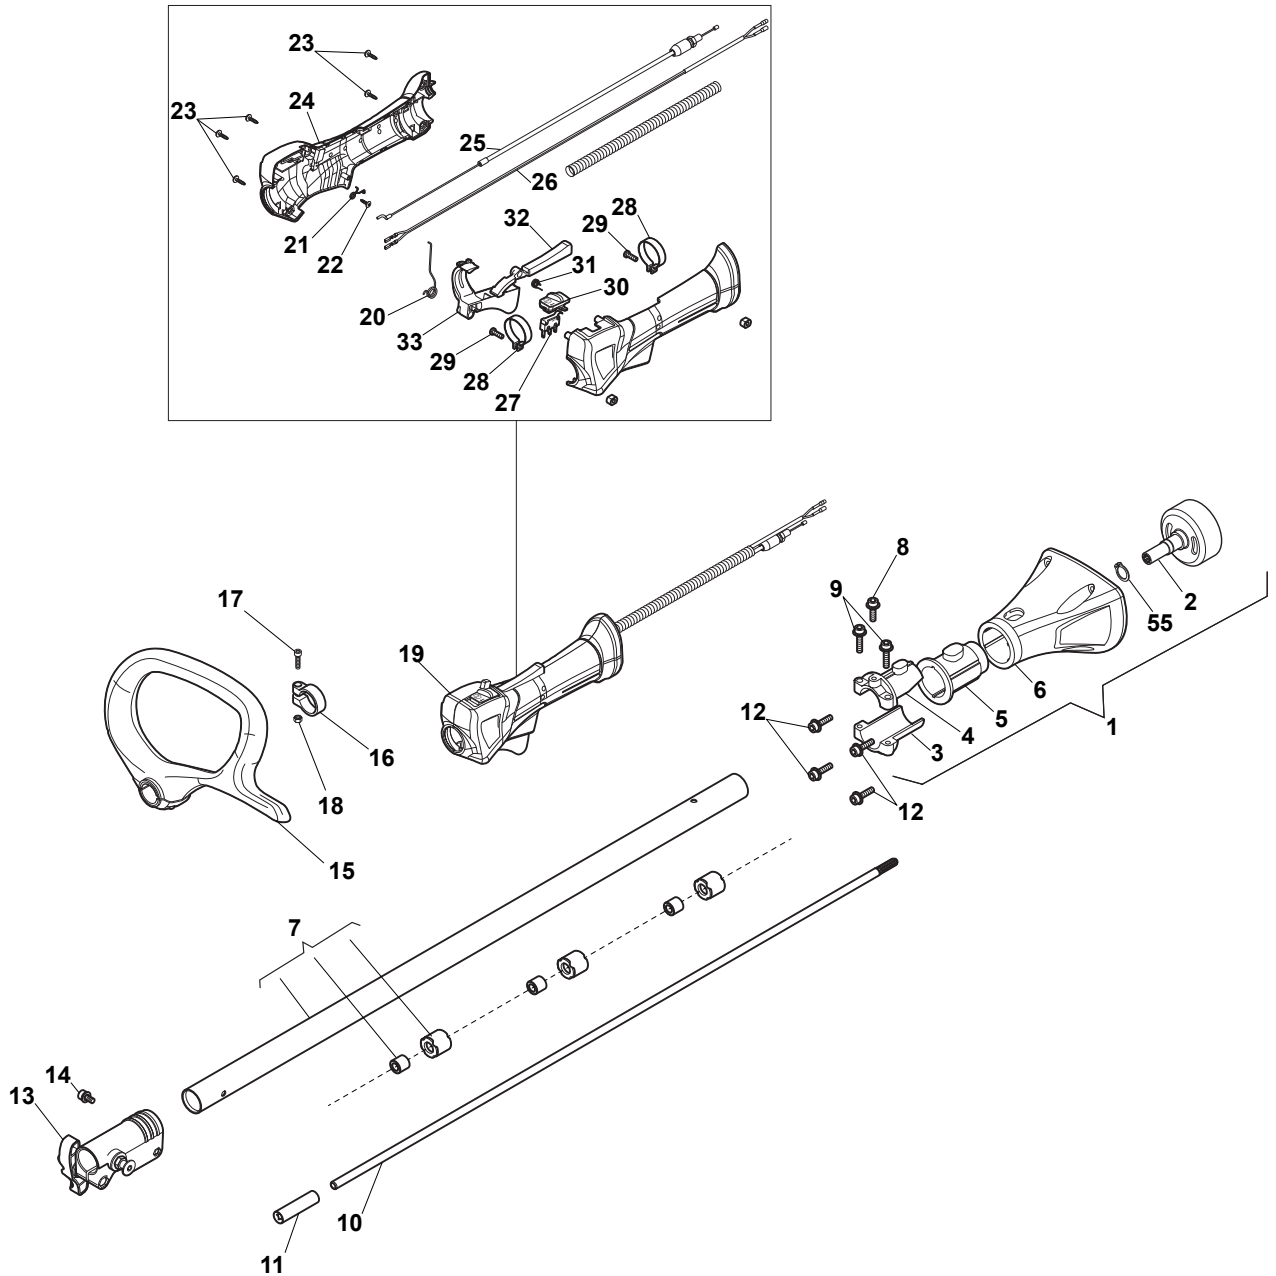

Utgåva Issue 6 - 2015		Kaross Body			
Pos. Fig.	Antal Quantity	Art nr Part No	Benämning	Description	Anmärkning Notes
1	1	118803136/0	Transmission Pipe	Transmission Pipe	
2	1	118802094/0	Kopplingstrumma	Clutch Drum	
3	1	118803137/0	Fäste	Support	
4	1	118803138/0	Fäste	Support	
5	1	118803139/0	Axelanslutning	Soft Shaft Connector	
6	1	322055257/0	Transmissionsfäste	Support Transmission	
7	1	118803192/0	Transmissionrör kpl	Transmission Pipe Ass.Y	
8	1	2135040	Skruv	Screw	
9	2	2132550	Skruv	Screw	
10	1	118803141/0	Rör	Pipe	
11	1	118803142/0	Transmissionsaxel	Shaft Connector	
12	4	2135150	Skruv	Screw	
13	1	118802099/0	Anslutning	Connector Assy	
14	1	2135180	Skruv	Screw	
15	1	118803194/0	Rämre Handtag	Front Handle	
16	1	118802054/0	Kablagestöd	Harness Support	
17	1	2135020	Skruv	Screw	
18	1	112154330/0	Mutter	Nut	
19	1	118803144/0	Handle Assy	Handle Assy	
20	1	118803151/0	Fjäder	Spring	
21	1	118803152/0	Fjäder	Spring	
22	1	2123060	Skruv	Screw	
23	5	112727810/0	Skruv	Screw	
24	1	118803153/0	Switch Part	Switch Part	
25	1	118803154/0	Gasreglage	Throttle Cable	
26	1	118803155/0	Stop Wire	Stop Wire	
27	1	118803145/0	Brytare	Switch	
28	2	118803146/0	Fäste	Clamp	
29	2	6981269	Skruv	Screw	
30	1	118803147/0	Brytare	Switch	
31	1	118803148/0	Fjäder	Spring	
32	1	118803149/0	Brytare	Switch	
33	1	118803150/0	Gasreglage, Gul	Throttle Lever, Yellow	
55	1	112609200/0	Segersåkring	Seeger