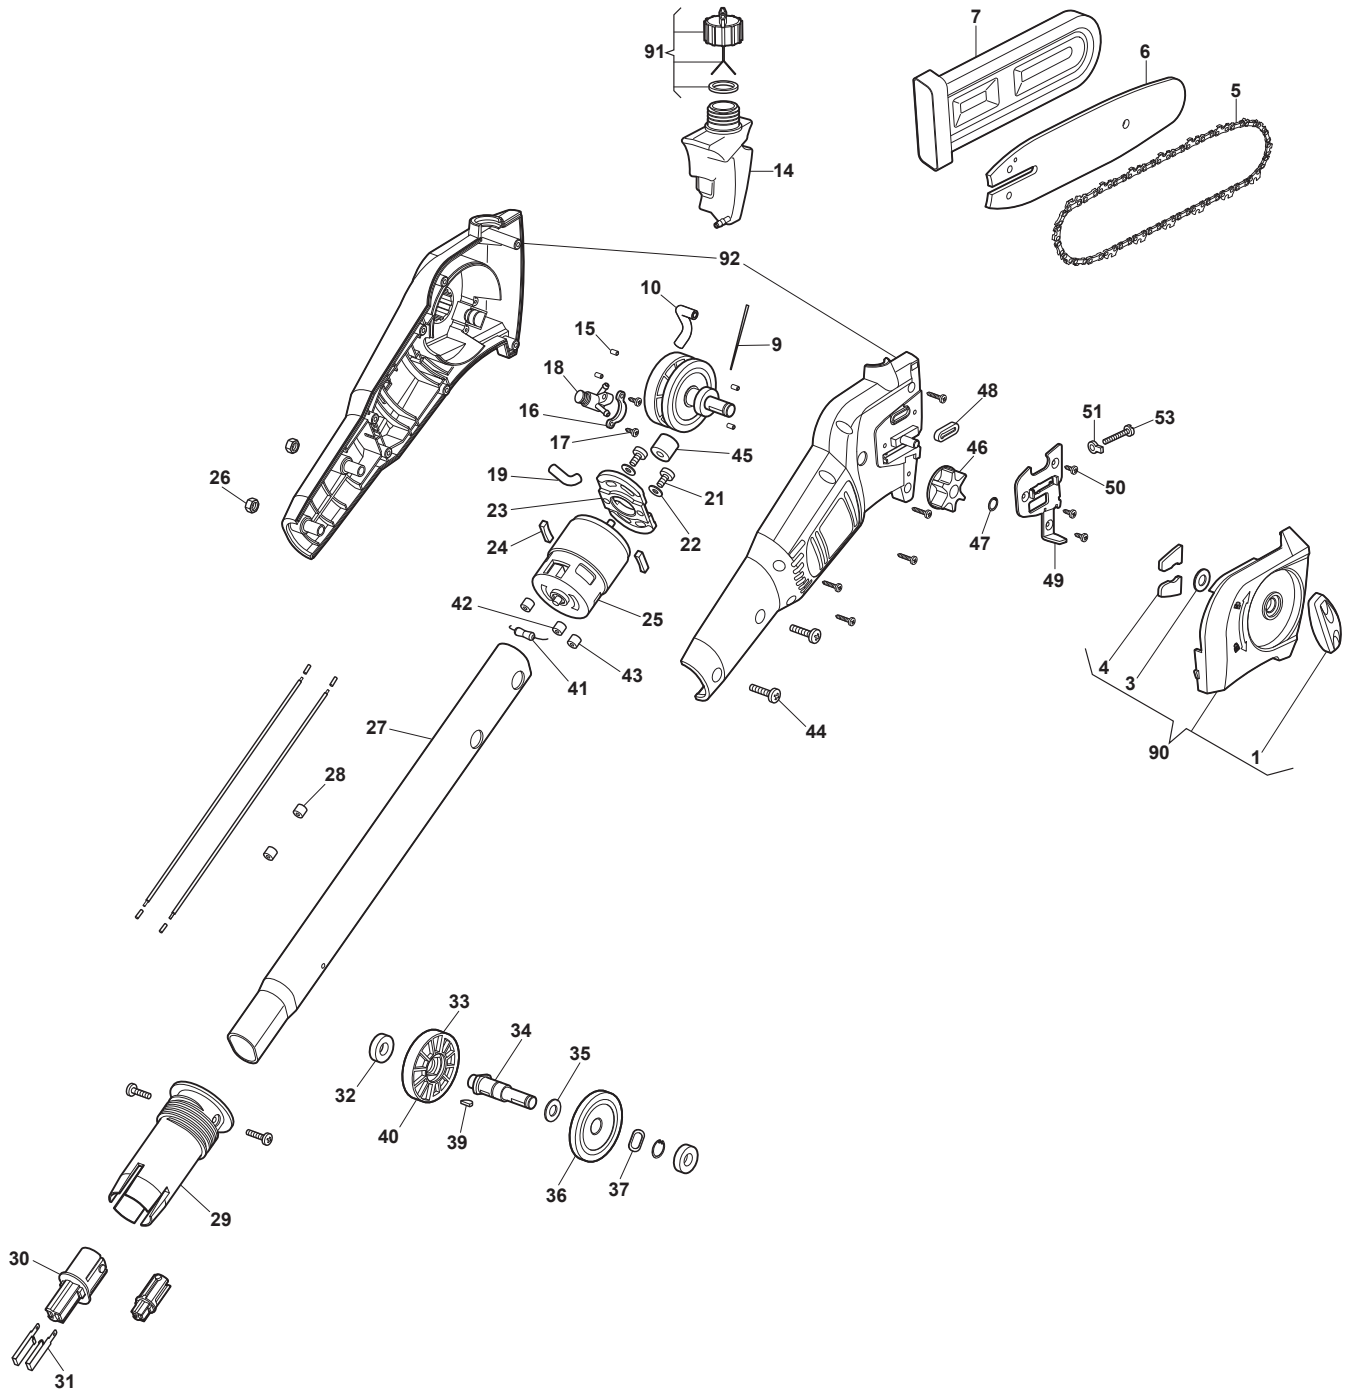

Utgåva Issue 38 - 2017		Tillbehör Kedjesag		Pole Pruner	
Pos. Fig.	Antal Q.ty	Art nr Part No	Benämning	Description	Anmärkning Notes
1	1	118803816/0	Knopp	Knob	
3	1	118804147/0	Bricka	Washer	
4	2	118804155/0	Steel Block	Steel Block	
5	1	1519-9160-01	Kedja 91VG-33E	Chain 91VG-33E	
6	1	118804540/0	Svärd 8"-3/8"	Guide Bar 8"-3/8"	
7	1	323085000/0	Kedjeskydd	Chain Cover	
9	2	118810688/0	Kabelhallare	Clamp	
10	1	118803328/0	Oljerör	Oil Tube	
14	1	118803316/0	Oljetank	Oil Tank	
15	2	118804154/0	Nållager	Needle Bearing	
16	1	118803436/0	Fäste	Clamp	
17	2	112727810/0	Skruv	Screw	
18	1	118803375/0	Oljepump	Oil Pump Assy	
19	1	118810637/0	Oljeslang	Oil Hose	
21	2	112727790/0	Skruv	Screw	
22	2	118810573/0	Packning	Gasket	
23	1	118803357/0	PCB components	PCB components	
24	2	118804152/0	Vibrationsdämpare	Shock Absorber	
25	1	118810599/0	Elmotor	Electric Motor	
26	2	112154510/0	Mutter	Nut	
27	1	118803395/0	Rör	Tube	
28	2	118804158/0	circular	circular	
29	2	118810557/0	Klämma	Clamp	
30	2	118803309/0	Anslutning	Connector	
31	4	118803262/1	Terminal	Terminal	
32	2	118803246/0	Lager	Bearing	
33	1	118804151/0	Cam	Cam	
34	1	118803392/0	Output shaft	Output shaft	
35	1	118810621/0	Packning	Gasket	
36	1	118803401/0	Gear	Gear	
37	1	118804146/0	Waveform mat	Waveform mat	
39	1	118804601/0	Woodruff Key	Woodruff Key	
41	1	118820505/0	Capacitance	Capacitor	
42	2	118810602/0	Låsring	Ring	
43	1	118810401/0	Värmekrympbara röret	Heat shrinkable tube	13cm
44	2	112728721/0	Skruv	Screw	
45	1	118803249/0	Gear	Gear	
46	1	118810453/0	Kuggghjul	Sprocket	
47	1	112608500/0	Lasring	Seeger	
48	1	118804153/0	Bricka	Washer	
49	1	118803272/0	Platta Esternal	Bar Plate	
50	3	118804602/0	Skruv	Screw	
51	1	118803398/0	Skruv	Screw	
53	1	118803394/0	Skruv	Screw	
90	1	118810696/0	Side Cover Kpl	Side Cover Assy	
91	1	118810697/0	Oljetanklock kpl	Oil Cap Assy	
92	1	118804603/0	Hus, Kpl	Housing Assy