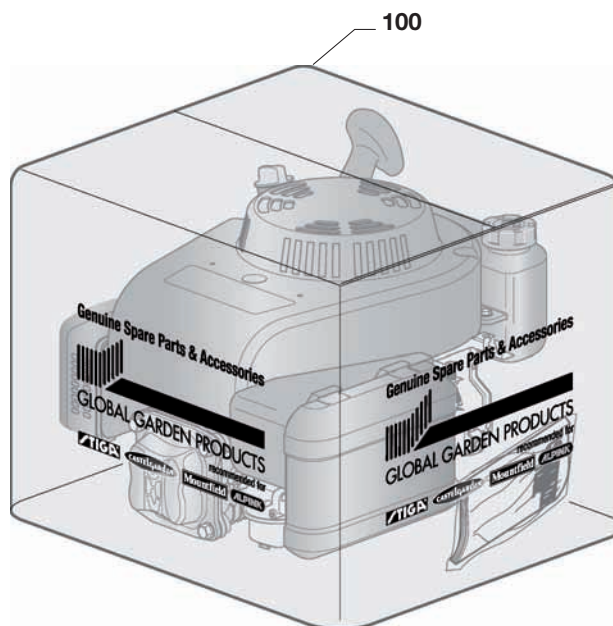

N.	CODE	Q.TY	DESCRIZIONE	DESCRIPTION	DESCRIPTION	BESCHREIBUNG
60	22055452/0	1	CAPPOTTINA	COVER	CAPOT	HAUBE
61	22055450/0	1	CAPPOTTINA	COVER	CAPOT	HAUBE
62	22055439/0	1	CAPPOTTINA	COVER	CAPOT	HAUBE
63	322055463/1	1	CAPPOTTINA	COVER	CAPOT	HAUBE
71	381002068/0	1	CAPPOTTINA	COVER	CAPOT	HAUBE
72	381002067/0	1	CAPPOTTINA	COVER	CAPOT	HAUBE
100	118550408/0	1	MOTORE COMPLETO	ENGINE ASSEMBLED	MOTEUR COMPLETE	MOTOR KOMPLETT