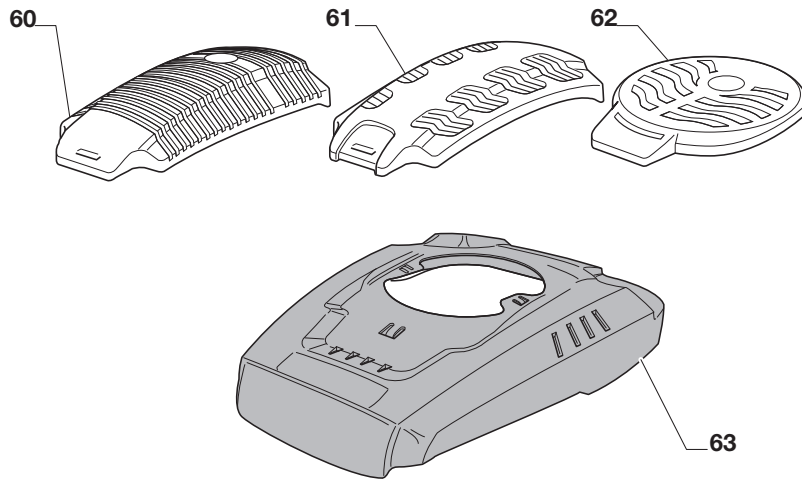

N.	CODE	Q.TY	DESCRIZIONE	DESCRIPTION	DESCRIPTION	BESCHREIBUNG
60	22055452/0	1	CAPPOTTINA	COVER	CAPOT	HAUBE
61	22055450/0	1	CAPPOTTINA	COVER	CAPOT	HAUBE
62	22055439/0	1	CAPPOTTINA	COVER	CAPOT	HAUBE
63	322055463/1	1	CAPPOTTINA	COVER	CAPOT	HAUBE
71	381002068/0	1	CAPPOTTINA	COVER	CAPOT	HAUBE
72	381002067/0	1	CAPPOTTINA	COVER	CAPOT	HAUBE
100	118550408/0	1	MOTORE COMPLETO	ENGINE ASSEMBLED	MOTEUR COMPLETE	MOTOR KOMPLETT