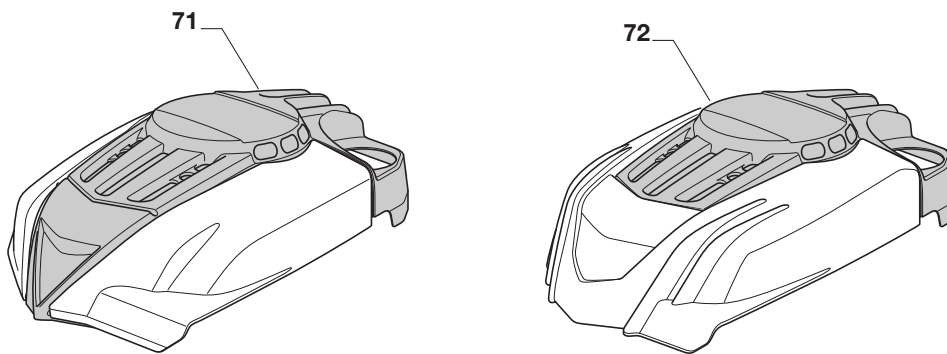

N.	CODE	Q.TY	DESCRIZIONE	DESCRIPTION	DESCRIPTION	BESCHREIBUNG
60	22055452/0	1	CAPPOTTINA	COVER	CAPOT	HAUBE
61	22055450/0	1	CAPPOTTINA	COVER	CAPOT	HAUBE
62	22055439/0	1	CAPPOTTINA	COVER	CAPOT	HAUBE
63	322055463/1	1	CAPPOTTINA	COVER	CAPOT	HAUBE
71	381002068/0	1	CAPPOTTINA	COVER	CAPOT	HAUBE
72	381002067/0	1	CAPPOTTINA	COVER	CAPOT	HAUBE
100	118550408/0	1	MOTORE COMPLETO	ENGINE ASSEMBLED	MOTEUR COMPLETE	MOTOR KOMPLETT