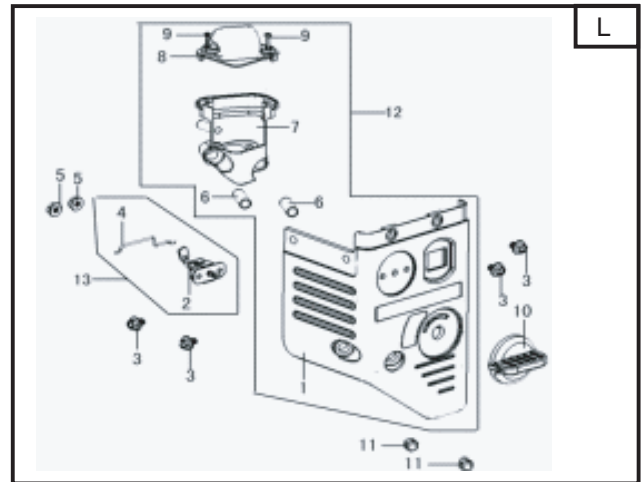

Utgåva Issue		Bildnr Picture No		GGP MOTOR SM 70		GGP ENGINE SM 70		Sida Page	
2010-14		2773						104	
Pos. Fig.	Antal/Quantity			Art nr Part No	Benämning	Description	Sats Kit	Anmärkning Notes	
	SM70 man	SM70 el							
X 1	1			118550656/0	Motor kpl.....	Engine compl.....		SM 70 manual start	
X 1		1		118550657/0	Motor kpl.....	Engine compl.....		SM 70 el start	
X I03	1	1		118550633/0	• Tändstiftshatt.....	• Spark plug cap.....			
X I05	1	1		118550634/0	Tändspole kpl.....	Ignition coil assy.....		Inkl. pos 1-4	
X I07	1	1		118550635/0	Kylfläkt kpl.....	Cooling fan assy.....		Inkl. pos 7-9	
X I11	1	1		118550489/0	Svånghjul kpl.....	Flywheel assy.....			
X I12	1	1		118550638/0	Tändningslås.....	Ignition switch.....			
X I13	2	2		118550639/0	Tändningsnyckel.....	Switch key.....			
X J01		1		118550640/0	Startmotor.....	Starter motor.....			
X K01	1	1		118550493/0	Reglagestång.....	Governor rod.....			
X K02	1	1		118550492/0	Fjäder.....	Throttle return sprin.....			
X K03	1	1		118550641/0	Reglage kpl.....	Governor assy.....		Inkl. pos 3-13	
X K08	1	1		118550642/0	• Brytare.....	• Engine stop switch.....			
X L10	1	1		118550643/0	Chokereglage.....	Choke lever.....			
X L12	1	1		118550644/0	Luftrenare kpl.....	Air cleaner assy.....		Inkl. pos 1, 6-9	
X L13	1	1		118550645/0	Choke kpl.....	Choke assy.....		Inkl. pos 2, 4	
X M02	1	1		118550646/0	Ljuddämparskydd.....	Muffler protector.....			
X M08	1	1		118550647/0	Ljuddämpare kpl.....	Muffler assy.....		Inkl. pos 3, 5-7	
X N01	1	1		118550648/0	Bränslekran kpl.....	Fuel switch assy.....		Inkl. pos 1-3, 5-6	
X N07	1	1		118550500/0	Tanknippel.....	Fuel tank joint.....			
X N08	1	1		118550649/0	Bränsletank kpl.....	Fuel tank assy.....		Inkl. 8-12, 19-20, 22	
X N13	1	1		118550650/0	Tanklock.....	Fuel filler cap.....			
X N18	1	1		118550652/0	Oljesticka kpl.....	Oil cap assy.....		Inkl. pos 16-17	
X N21	1	1		118550651/0	Bränslefilter.....	Fuel filter.....			
X O01	1	1		118550653/0	Förgasare kpl.....	Carburettor assy.....			
X O02	1	1		118550482/0	Förgasardistans.....	Spacer.....			
X O03	1	1		118550654/0	Primerpump kpl.....	Air pump assy.....		Inkl. pos 3-5	
X O06	1	1		118550621/0	Packningssats.....	Engine gasket set.....	S		
X O07	1	1		118550484/0	Isolering- förgasare.....	Carburettor insulator.....			
X O08	1	1		118550621/0	Packningssats.....	Engine gasket set.....	S		
X P03	1	1		118550655/0	Motorkåpa kpl.....	Engine cover kit.....		Inkl. pos 1-5