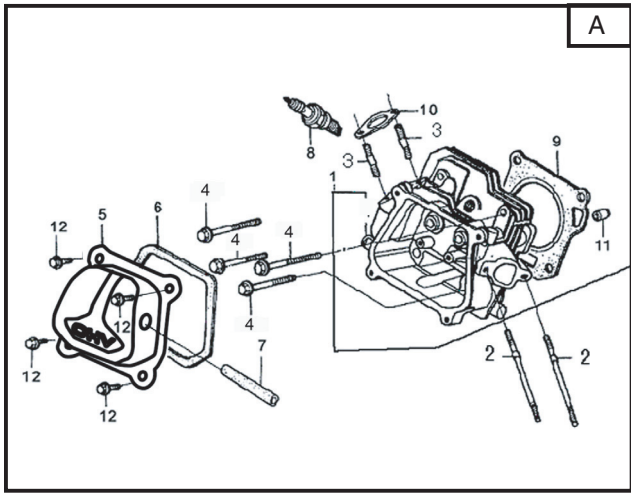

Utgåva Issue		Bildnr Picture No		GGP MOTOR SM 70		GGP ENGINE SM 70		Sida Page	
2010- 14		2772						102	
Pos. Fig.	Antal/Quantity			Art nr Part No	Benämning	Description	Sats Kit	Anmärkning Notes	
	SM70 man	SM70 el							
X 1	1			118550656/0	Motor kpl.....	Engine compl.....		SM70 manual start SM70 el start	
X 1		1		118550657/0	Motor kpl.....	Engine compl.....			
X A01	1	1		118550521/0	Topplöck kpl.....	Cylinder head assy.....		Inkl. pos 2- 4, 11 Inkl. pos 5- 7, 12	
X A02	1	1		118550626/0	Skruvsats- topplock.....	Hardware kit- cyl.head.....			
X A05	1	1		118550627/0	Ventilkåpa kpl.....	Head cover assy.....			
X A06	1	1		118550621/0	Packningssats.....	Engine gasket set.....	S		
X A08	1	1		9400- 0244- 00	Tändstift.....	Spark plug.....			
X A09	1	1		118550621/0	Packningssats.....	Engine gasket set.....	S		
X A10	1	1		118550621/0	Packningssats.....	Engine gasket set.....	S		
X B02	1	1		118550621/0	Packningssats.....	Engine gasket set.....	S		
X B03	1	1		118550621/0	Packningssats.....	Engine gasket set.....	S		
X B04	2	2		118550460/0	Oljeavtappn.plugg.....	Drain plug bolt.....			
X B05	1	1		118550462/0	Kullager.....	Ball bearing.....			
X B06	1	1		118550459/0	Regulatorarm.....	Governor arm shaft.....			
X B13	1	1		118550458/0	Regulatordrev kpl.....	Governor gear assy.....		Inkl. pos 9- 12	
X C04	1	1		118550619/0	Vevhusgavel kpl.....	Case cover assy.....		Inkl. pos 1, 4- 10	
X C05	1	1		118550621/0	Packningssats.....	Engine gasket set.....	S		
X C06	1	1		118550462/0	• Kullager.....	• Ball bearing.....			
X C08	1	1		118550621/0	Packningssats.....	Engine gasket set.....	S		
X C09	2	2		118550620/0	• Plugg kpl.....	• Cap assy.....		Inkl. pos 2- 3	
X D01	1	1		118550615/0	• Kolvringsats.....	• Ring set.....			
X D02	1	1		118550614/0	Kolv kpl.....	Piston assy.....		Inkl. pos 1- 3, 7	
X D04	1	1		118550616/0	Vevstake.....	Connecting rod.....			
X D05	1	1		118550617/0	Vevaxel.....	Crankshaft.....			
X D06	1	1		118550618/0	Kil.....	Key.....			
X E05	1	1		118550622/0	Plåt.....	Plate.....			
X E06	1	1		118550472/0	Insugn.ventil kpl.....	Intake valve assy.....		Inkl. pos 6, 10- 12	
X E07	1	1		118550473/0	Utblåsn.ventil kpl.....	Exhaust valve assy.....		Inkl. pos 7, 10- 13	
X E08	2	2		118550474/0	Stötstång.....	Push rod.....			
X E09	2	2		118550623/0	Ventillyftare.....	Valve lifter.....			
X E14	1	1		118550624/0	Kamaxel.....	Camshaft.....			
X E15	2	2		118550625/0	Vipparm kpl.....	Rocker arm assy.....		Inkl. pos 1- 4	
X E99	1	1		118550521/0	Topplöck kpl.....	Cylinder head assy.....		Inkl. pos 1- 7, 10- 13	
X F01	1	1		118550628/0	• Start kpl.....	• Starter assy.....		Inkl. pos 2- 11	
X F05	2	2		118550629/0	•• Startspärr.....	•• Starter ratchet.....			
X F08	1	1		118550630/0	•• Returfjäder.....	•• Recoil starter spring.....			
X F09	1	1		118550631/0	•• Starthandtag.....	•• Recoil starter knob.....			
X F15	1	1		118550632/0	Fläkthus m start.....	Recoil starter assy.....		Inkl. pos 1, 12- 14	
X G02	1	1		118550637/0	Skyddsplåt kpl.....	Shroud assy.....		Inkl. pos 1- 2	
X H01		1		118550636/0	Fäste- startbox kpl.....	Holder- starting box.....		Inkl. pos 1- 4