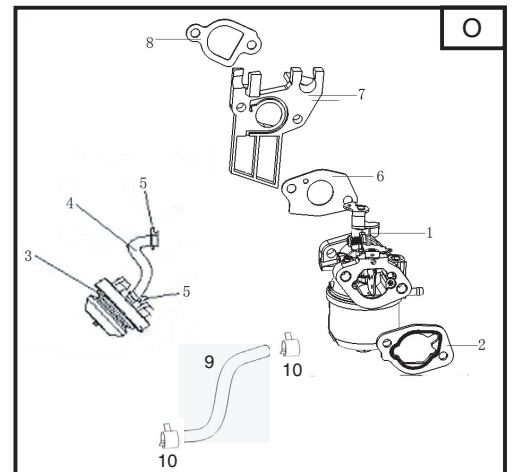

Utgåva Issue		Bildnr Picture No		GGP MOTOR SM 70		GGP ENGINE SM 70		Sida Page	
2010-14		2773						104	
Pos. Fig.	Antal/Quantity			Art nr Part No	Benämning	Description	Sats Kit	Anmärkning Notes	
	SM70 man	SM70 el							
X 1	1			118550656/0	Motor kpl.....	Engine compl.....		SM 70 manual start	
X 1		1		118550657/0	Motor kpl.....	Engine compl.....		SM 70 el start	
X I03	1	1		118550633/0	• Tändstiftshatt.....	• Spark plug cap.....			
X I05	1	1		118550634/0	Tändspole kpl.....	Ignition coil assy.....		Inkl. pos 1-4	
X I07	1	1		118550635/0	Kylfläkt kpl.....	Cooling fan assy.....		Inkl. pos 7-9	
X I11	1	1		118550489/0	Svånghjul kpl.....	Flywheel assy.....			
X I12	1	1		118550638/0	Tändningslås.....	Ignition switch.....			
X I13	2	2		118550639/0	Tändningsnyckel.....	Switch key.....			
X J01		1		118550640/0	Startmotor.....	Starter motor.....			
X K01	1	1		118550493/0	Reglagestång.....	Governor rod.....			
X K02	1	1		118550492/0	Fjäder.....	Throttle return sprin.....			
X K03	1	1		118550641/0	Reglage kpl.....	Governor assy.....		Inkl. pos 3-13	
X K08	1	1		118550642/0	• Brytare.....	• Engine stop switch.....			
X L10	1	1		118550643/0	Chokereglage.....	Choke lever.....			
X L12	1	1		118550644/0	Luftrenare kpl.....	Air cleaner assy.....		Inkl. pos 1, 6-9	
X L13	1	1		118550645/0	Choke kpl.....	Choke assy.....		Inkl. pos 2, 4	
X M02	1	1		118550646/0	Ljuddämparskydd.....	Muffler protector.....			
X M08	1	1		118550647/0	Ljuddämpare kpl.....	Muffler assy.....		Inkl. pos 3, 5-7	
X N01	1	1		118550648/0	Bränslekran kpl.....	Fuel switch assy.....		Inkl. pos 1-3, 5-6	
X N07	1	1		118550500/0	Tanknippel.....	Fuel tank joint.....			
X N08	1	1		118550649/0	Bränsletank kpl.....	Fuel tank assy.....		Inkl. 8-12, 19-20, 22	
X N13	1	1		118550650/0	Tanklock.....	Fuel filler cap.....			
X N18	1	1		118550652/0	Oljesticka kpl.....	Oil cap assy.....		Inkl. pos 16-17	
X N21	1	1		118550651/0	Bränslefilter.....	Fuel filter.....			
X O01	1	1		118550653/0	Förgasare kpl.....	Carburettor assy.....			
X O02	1	1		118550482/0	Förgasardistans.....	Spacer.....			
X O03	1	1		118550654/0	Primerpump kpl.....	Air pump assy.....		Inkl. pos 3-5	
X O06	1	1		118550621/0	Packningssats.....	Engine gasket set.....	S		
X O07	1	1		118550484/0	Isolering- förgasare.....	Carburettor insulator.....			
X O08	1	1		118550621/0	Packningssats.....	Engine gasket set.....	S		
X P03	1	1		118550655/0	Motorkåpa kpl.....	Engine cover kit.....		Inkl. pos 1-5