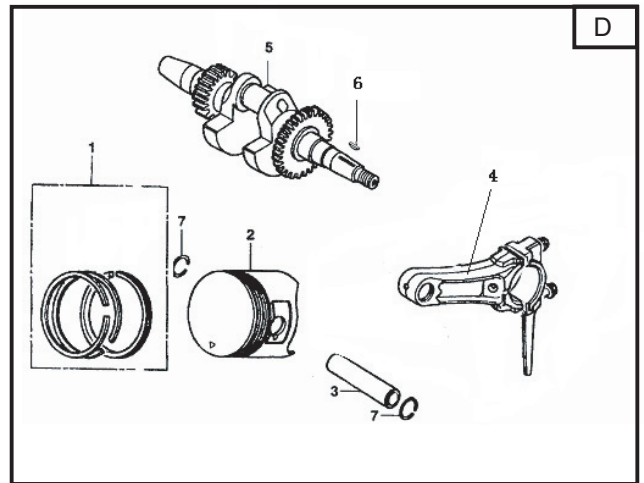

Utgåva Issue		Bildnr Picture No		GGP MOTOR SM 70		GGP ENGINE SM 70		Sida Page	
2010- 14		2772						102	
Pos. Fig.	Antal/Quantity			Art nr Part No	Benämning	Description	Sats Kit	Anmärkning Notes	
	SM70 man	SM70 el							
X 1	1			118550656/0	Motor kpl.....	Engine compl.....		SM70 manual start SM70 el start	
X 1		1		118550657/0	Motor kpl.....	Engine compl.....			
X A01	1	1		118550521/0	Topplöck kpl.....	Cylinder head assy.....		Inkl. pos 2- 4, 11 Inkl. pos 5- 7, 12	
X A02	1	1		118550626/0	Skruvsats- topplock.....	Hardware kit- cyl.head.....			
X A05	1	1		118550627/0	Ventilkåpa kpl.....	Head cover assy.....			
X A06	1	1		118550621/0	Packningssats.....	Engine gasket set.....	S		
X A08	1	1		9400- 0244- 00	Tändstift.....	Spark plug.....			
X A09	1	1		118550621/0	Packningssats.....	Engine gasket set.....	S		
X A10	1	1		118550621/0	Packningssats.....	Engine gasket set.....	S		
X B02	1	1		118550621/0	Packningssats.....	Engine gasket set.....	S		
X B03	1	1		118550621/0	Packningssats.....	Engine gasket set.....	S		
X B04	2	2		118550460/0	Oljeavtappn.plugg.....	Drain plug bolt.....			
X B05	1	1		118550462/0	Kullager.....	Ball bearing.....			
X B06	1	1		118550459/0	Regulatorarm.....	Governor arm shaft.....			
X B13	1	1		118550458/0	Regulatordrev kpl.....	Governor gear assy.....		Inkl. pos 9- 12	
X C04	1	1		118550619/0	Vevhusgavel kpl.....	Case cover assy.....		Inkl. pos 1, 4- 10	
X C05	1	1		118550621/0	Packningssats.....	Engine gasket set.....	S		
X C06	1	1		118550462/0	• Kullager.....	• Ball bearing.....			
X C08	1	1		118550621/0	Packningssats.....	Engine gasket set.....	S		
X C09	2	2		118550620/0	• Plugg kpl.....	• Cap assy.....		Inkl. pos 2- 3	
X D01	1	1		118550615/0	• Kolvringsats.....	• Ring set.....			
X D02	1	1		118550614/0	Kolv kpl.....	Piston assy.....		Inkl. pos 1- 3, 7	
X D04	1	1		118550616/0	Vevstake.....	Connecting rod.....			
X D05	1	1		118550617/0	Vevaxel.....	Crankshaft.....			
X D06	1	1		118550618/0	Kil.....	Key.....			
X E05	1	1		118550622/0	Plåt.....	Plate.....			
X E06	1	1		118550472/0	Insugn.ventil kpl.....	Intake valve assy.....		Inkl. pos 6, 10- 12	
X E07	1	1		118550473/0	Utblåsn.ventil kpl.....	Exhaust valve assy.....		Inkl. pos 7, 10- 13	
X E08	2	2		118550474/0	Stötstång.....	Push rod.....			
X E09	2	2		118550623/0	Ventillyftare.....	Valve lifter.....			
X E14	1	1		118550624/0	Kamaxel.....	Camshaft.....			
X E15	2	2		118550625/0	Vipparm kpl.....	Rocker arm assy.....		Inkl. pos 1- 4	
X E99	1	1		118550521/0	Topplöck kpl.....	Cylinder head assy.....		Inkl. pos 1- 7, 10- 13	
X F01	1	1		118550628/0	• Start kpl.....	• Starter assy.....		Inkl. pos 2- 11	
X F05	2	2		118550629/0	•• Startspärr.....	•• Starter ratchet.....			
X F08	1	1		118550630/0	•• Returfjäder.....	•• Recoil starter spring.....			
X F09	1	1		118550631/0	•• Starthandtag.....	•• Recoil starter knob.....			
X F15	1	1		118550632/0	Fläkthus m start.....	Recoil starter assy.....		Inkl. pos 1, 12- 14	
X G02	1	1		118550637/0	Skyddsplåt kpl.....	Shroud assy.....		Inkl. pos 1- 2	
X H01		1		118550636/0	Fäste- startbox kpl.....	Holder- starting box.....		Inkl. pos 1- 4