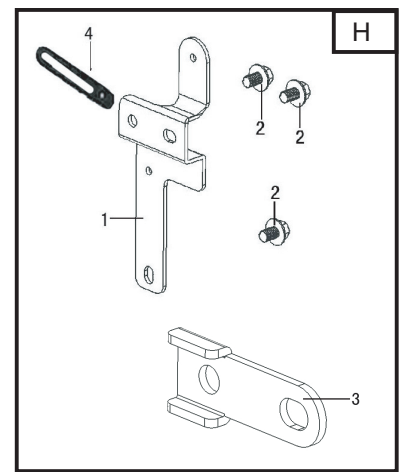

Utgåva Issue		Bildnr Picture No		GGP MOTOR SM 70		GGP ENGINE SM 70		Sida Page	
2010- 14		2772						102	
Pos. Fig.	Antal/Quantity			Art nr Part No	Benämning	Description	Sats Kit	Anmärkning Notes	
	SM70 man	SM70 el							
X 1	1			118550656/0	Motor kpl.....	Engine compl.....		SM70 manual start SM70 el start	
X 1		1		118550657/0	Motor kpl.....	Engine compl.....			
X A01	1	1		118550521/0	Topplöck kpl.....	Cylinder head assy.....		Inkl. pos 2- 4, 11 Inkl. pos 5- 7, 12	
X A02	1	1		118550626/0	Skruvsats- topplock.....	Hardware kit- cyl.head.....			
X A05	1	1		118550627/0	Ventilkåpa kpl.....	Head cover assy.....			
X A06	1	1		118550621/0	Packningssats.....	Engine gasket set.....	S		
X A08	1	1		9400- 0244- 00	Tändstift.....	Spark plug.....			
X A09	1	1		118550621/0	Packningssats.....	Engine gasket set.....	S		
X A10	1	1		118550621/0	Packningssats.....	Engine gasket set.....	S		
X B02	1	1		118550621/0	Packningssats.....	Engine gasket set.....	S		
X B03	1	1		118550621/0	Packningssats.....	Engine gasket set.....	S		
X B04	2	2		118550460/0	Oljeavtappn.plugg.....	Drain plug bolt.....			
X B05	1	1		118550462/0	Kullager.....	Ball bearing.....			
X B06	1	1		118550459/0	Regulatorarm.....	Governor arm shaft.....			
X B13	1	1		118550458/0	Regulatordrev kpl.....	Governor gear assy.....		Inkl. pos 9- 12	
X C04	1	1		118550619/0	Vevhusgavel kpl.....	Case cover assy.....		Inkl. pos 1, 4- 10	
X C05	1	1		118550621/0	Packningssats.....	Engine gasket set.....	S		
X C06	1	1		118550462/0	• Kullager.....	• Ball bearing.....			
X C08	1	1		118550621/0	Packningssats.....	Engine gasket set.....	S		
X C09	2	2		118550620/0	• Plugg kpl.....	• Cap assy.....		Inkl. pos 2- 3	
X D01	1	1		118550615/0	• Kolvringsats.....	• Ring set.....			
X D02	1	1		118550614/0	Kolv kpl.....	Piston assy.....		Inkl. pos 1- 3, 7	
X D04	1	1		118550616/0	Vevstake.....	Connecting rod.....			
X D05	1	1		118550617/0	Vevaxel.....	Crankshaft.....			
X D06	1	1		118550618/0	Kil.....	Key.....			
X E05	1	1		118550622/0	Plåt.....	Plate.....			
X E06	1	1		118550472/0	Insugn.ventil kpl.....	Intake valve assy.....		Inkl. pos 6, 10- 12	
X E07	1	1		118550473/0	Utblåsn.ventil kpl.....	Exhaust valve assy.....		Inkl. pos 7, 10- 13	
X E08	2	2		118550474/0	Stötstång.....	Push rod.....			
X E09	2	2		118550623/0	Ventillyftare.....	Valve lifter.....			
X E14	1	1		118550624/0	Kamaxel.....	Camshaft.....			
X E15	2	2		118550625/0	Vipparm kpl.....	Rocker arm assy.....		Inkl. pos 1- 4	
X E99	1	1		118550521/0	Topplöck kpl.....	Cylinder head assy.....		Inkl. pos 1- 7, 10- 13	
X F01	1	1		118550628/0	• Start kpl.....	• Starter assy.....		Inkl. pos 2- 11	
X F05	2	2		118550629/0	•• Startspärr.....	•• Starter ratchet.....			
X F08	1	1		118550630/0	•• Returfjäder.....	•• Recoil starter spring.....			
X F09	1	1		118550631/0	•• Starthandtag.....	•• Recoil starter knob.....			
X F15	1	1		118550632/0	Fläkthus m start.....	Recoil starter assy.....		Inkl. pos 1, 12- 14	
X G02	1	1		118550637/0	Skyddsplåt kpl.....	Shroud assy.....		Inkl. pos 1- 2	
X H01		1		118550636/0	Fäste- startbox kpl.....	Holder- starting box.....		Inkl. pos 1- 4