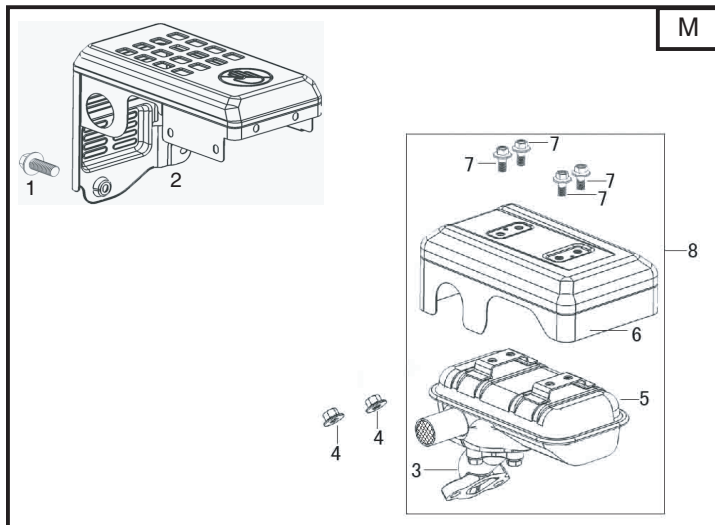

Utgåva Issue		Bildnr Picture No		GGP MOTOR SM 70		GGP ENGINE SM 70		Sida Page	
2010-14		2773						104	
Pos. Fig.	Antal/Quantity			Art nr Part No	Benämning	Description	Sats Kit	Anmärkning Notes	
	SM70 man	SM70 el							
X 1	1			118550656/0	Motor kpl.....	Engine compl.....		SM 70 manual start	
X 1		1		118550657/0	Motor kpl.....	Engine compl.....		SM 70 el start	
X I03	1	1		118550633/0	• Tändstiftshatt.....	• Spark plug cap.....			
X I05	1	1		118550634/0	Tändspole kpl.....	Ignition coil assy.....		Inkl. pos 1-4	
X I07	1	1		118550635/0	Kylfläkt kpl.....	Cooling fan assy.....		Inkl. pos 7-9	
X I11	1	1		118550489/0	Svånghjul kpl.....	Flywheel assy.....			
X I12	1	1		118550638/0	Tändningslås.....	Ignition switch.....			
X I13	2	2		118550639/0	Tändningsnyckel.....	Switch key.....			
X J01		1		118550640/0	Startmotor.....	Starter motor.....			
X K01	1	1		118550493/0	Reglagestång.....	Governor rod.....			
X K02	1	1		118550492/0	Fjäder.....	Throttle return sprin.....			
X K03	1	1		118550641/0	Reglage kpl.....	Governor assy.....		Inkl. pos 3-13	
X K08	1	1		118550642/0	• Brytare.....	• Engine stop switch.....			
X L10	1	1		118550643/0	Chokereglage.....	Choke lever.....			
X L12	1	1		118550644/0	Luftrenare kpl.....	Air cleaner assy.....		Inkl. pos 1, 6-9	
X L13	1	1		118550645/0	Choke kpl.....	Choke assy.....		Inkl. pos 2, 4	
X M02	1	1		118550646/0	Ljuddämparskydd.....	Muffler protector.....			
X M08	1	1		118550647/0	Ljuddämpare kpl.....	Muffler assy.....		Inkl. pos 3, 5-7	
X N01	1	1		118550648/0	Bränslekran kpl.....	Fuel switch assy.....		Inkl. pos 1-3, 5-6	
X N07	1	1		118550500/0	Tanknippel.....	Fuel tank joint.....			
X N08	1	1		118550649/0	Bränsletank kpl.....	Fuel tank assy.....		Inkl. 8-12, 19-20, 22	
X N13	1	1		118550650/0	Tanklock.....	Fuel filler cap.....			
X N18	1	1		118550652/0	Oljesticka kpl.....	Oil cap assy.....		Inkl. pos 16-17	
X N21	1	1		118550651/0	Bränslefilter.....	Fuel filter.....			
X O01	1	1		118550653/0	Förgasare kpl.....	Carburettor assy.....			
X O02	1	1		118550482/0	Förgasardistans.....	Spacer.....			
X O03	1	1		118550654/0	Primerpump kpl.....	Air pump assy.....		Inkl. pos 3-5	
X O06	1	1		118550621/0	Packningssats.....	Engine gasket set.....	S		
X O07	1	1		118550484/0	Isolering- förgasare.....	Carburettor insulator.....			
X O08	1	1		118550621/0	Packningssats.....	Engine gasket set.....	S		
X P03	1	1		118550655/0	Motorkåpa kpl.....	Engine cover kit.....		Inkl. pos 1-5