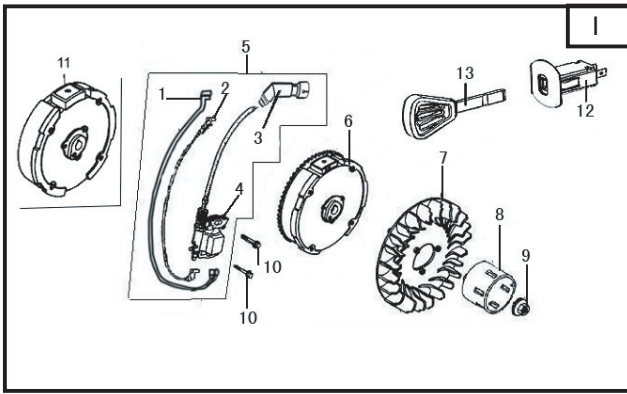

Utgåva Issue		Bildnr Picture No		GGP MOTOR SM 70		GGP ENGINE SM 70		Sida Page	
2010-14		2773						104	
Pos. Fig.	Antal/Quantity			Art nr Part No	Benämning	Description	Sats Kit	Anmärkning Notes	
	SM70 man	SM70 el							
X 1	1			118550656/0	Motor kpl.....	Engine compl.....		SM 70 manual start	
X 1		1		118550657/0	Motor kpl.....	Engine compl.....		SM 70 el start	
X I03	1	1		118550633/0	• Tändstiftshatt.....	• Spark plug cap.....			
X I05	1	1		118550634/0	Tändspole kpl.....	Ignition coil assy.....		Inkl. pos 1-4	
X I07	1	1		118550635/0	Kylfläkt kpl.....	Cooling fan assy.....		Inkl. pos 7-9	
X I11	1	1		118550489/0	Svånghjul kpl.....	Flywheel assy.....			
X I12	1	1		118550638/0	Tändningslås.....	Ignition switch.....			
X I13	2	2		118550639/0	Tändningsnyckel.....	Switch key.....			
X J01		1		118550640/0	Startmotor.....	Starter motor.....			
X K01	1	1		118550493/0	Reglagestång.....	Governor rod.....			
X K02	1	1		118550492/0	Fjäder.....	Throttle return sprin.....			
X K03	1	1		118550641/0	Reglage kpl.....	Governor assy.....		Inkl. pos 3-13	
X K08	1	1		118550642/0	• Brytare.....	• Engine stop switch.....			
X L10	1	1		118550643/0	Chokereglage.....	Choke lever.....			
X L12	1	1		118550644/0	Luftrenare kpl.....	Air cleaner assy.....		Inkl. pos 1, 6-9	
X L13	1	1		118550645/0	Choke kpl.....	Choke assy.....		Inkl. pos 2, 4	
X M02	1	1		118550646/0	Ljuddämparskydd.....	Muffler protector.....			
X M08	1	1		118550647/0	Ljuddämpare kpl.....	Muffler assy.....		Inkl. pos 3, 5-7	
X N01	1	1		118550648/0	Bränslekran kpl.....	Fuel switch assy.....		Inkl. pos 1-3, 5-6	
X N07	1	1		118550500/0	Tanknippel.....	Fuel tank joint.....			
X N08	1	1		118550649/0	Bränsletank kpl.....	Fuel tank assy.....		Inkl. 8-12, 19-20, 22	
X N13	1	1		118550650/0	Tanklock.....	Fuel filler cap.....			
X N18	1	1		118550652/0	Oljesticka kpl.....	Oil cap assy.....		Inkl. pos 16-17	
X N21	1	1		118550651/0	Bränslefilter.....	Fuel filter.....			
X O01	1	1		118550653/0	Förgasare kpl.....	Carburettor assy.....			
X O02	1	1		118550482/0	Förgasardistans.....	Spacer.....			
X O03	1	1		118550654/0	Primerpump kpl.....	Air pump assy.....		Inkl. pos 3-5	
X O06	1	1		118550621/0	Packningssats.....	Engine gasket set.....	S		
X O07	1	1		118550484/0	Isolering- förgasare.....	Carburettor insulator.....			
X O08	1	1		118550621/0	Packningssats.....	Engine gasket set.....	S		
X P03	1	1		118550655/0	Motorkåpa kpl.....	Engine cover kit.....		Inkl. pos 1-5