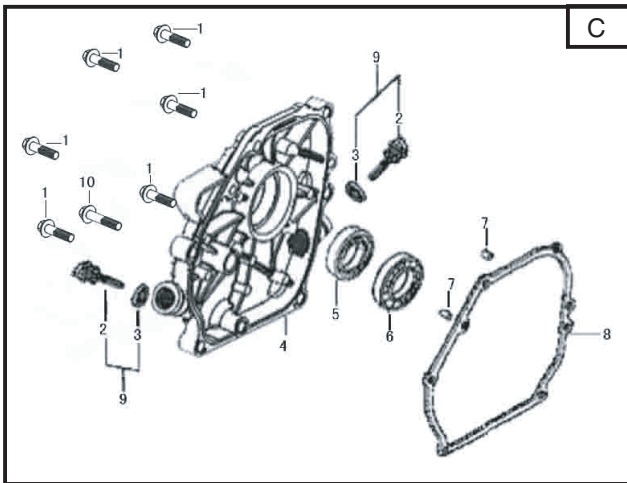

Utgåva Issue		Bildnr Picture No		GGP MOTOR SM 70		GGP ENGINE SM 70		Sida Page	
2010- 14		2772						102	
Pos. Fig.	Antal/Quantity			Art nr Part No	Benämning	Description	Sats Kit	Anmärkning Notes	
	SM70 man	SM70 el							
X 1	1			118550656/0	Motor kpl.....	Engine compl.....		SM70 manual start SM70 el start	
X 1		1		118550657/0	Motor kpl.....	Engine compl.....			
X A01	1	1		118550521/0	Topplöck kpl.....	Cylinder head assy.....		Inkl. pos 2- 4, 11 Inkl. pos 5- 7, 12	
X A02	1	1		118550626/0	Skruvsats- topplock.....	Hardware kit- cyl.head.....			
X A05	1	1		118550627/0	Ventilkåpa kpl.....	Head cover assy.....			
X A06	1	1		118550621/0	Packningssats.....	Engine gasket set.....	S		
X A08	1	1		9400- 0244- 00	Tändstift.....	Spark plug.....			
X A09	1	1		118550621/0	Packningssats.....	Engine gasket set.....	S		
X A10	1	1		118550621/0	Packningssats.....	Engine gasket set.....	S		
X B02	1	1		118550621/0	Packningssats.....	Engine gasket set.....	S		
X B03	1	1		118550621/0	Packningssats.....	Engine gasket set.....	S		
X B04	2	2		118550460/0	Oljeavtappn.plugg.....	Drain plug bolt.....			
X B05	1	1		118550462/0	Kullager.....	Ball bearing.....			
X B06	1	1		118550459/0	Regulatorarm.....	Governor arm shaft.....			
X B13	1	1		118550458/0	Regulatordrev kpl.....	Governor gear assy.....		Inkl. pos 9- 12	
X C04	1	1		118550619/0	Vevhusgavel kpl.....	Case cover assy.....		Inkl. pos 1, 4- 10	
X C05	1	1		118550621/0	Packningssats.....	Engine gasket set.....	S		
X C06	1	1		118550462/0	• Kullager.....	• Ball bearing.....			
X C08	1	1		118550621/0	Packningssats.....	Engine gasket set.....	S		
X C09	2	2		118550620/0	• Plugg kpl.....	• Cap assy.....		Inkl. pos 2- 3	
X D01	1	1		118550615/0	• Kolvringsats.....	• Ring set.....			
X D02	1	1		118550614/0	Kolv kpl.....	Piston assy.....		Inkl. pos 1- 3, 7	
X D04	1	1		118550616/0	Vevstake.....	Connecting rod.....			
X D05	1	1		118550617/0	Vevaxel.....	Crankshaft.....			
X D06	1	1		118550618/0	Kil.....	Key.....			
X E05	1	1		118550622/0	Plåt.....	Plate.....			
X E06	1	1		118550472/0	Insugn.ventil kpl.....	Intake valve assy.....		Inkl. pos 6, 10- 12	
X E07	1	1		118550473/0	Utblåsn.ventil kpl.....	Exhaust valve assy.....		Inkl. pos 7, 10- 13	
X E08	2	2		118550474/0	Stötstång.....	Push rod.....			
X E09	2	2		118550623/0	Ventillyftare.....	Valve lifter.....			
X E14	1	1		118550624/0	Kamaxel.....	Camshaft.....			
X E15	2	2		118550625/0	Vipparm kpl.....	Rocker arm assy.....		Inkl. pos 1- 4	
X E99	1	1		118550521/0	Topplöck kpl.....	Cylinder head assy.....		Inkl. pos 1- 7, 10- 13	
X F01	1	1		118550628/0	• Start kpl.....	• Starter assy.....		Inkl. pos 2- 11	
X F05	2	2		118550629/0	•• Startspärr.....	•• Starter ratchet.....			
X F08	1	1		118550630/0	•• Returfjäder.....	•• Recoil starter spring.....			
X F09	1	1		118550631/0	•• Starthandtag.....	•• Recoil starter knob.....			
X F15	1	1		118550632/0	Fläkthus m start.....	Recoil starter assy.....		Inkl. pos 1, 12- 14	
X G02	1	1		118550637/0	Skyddsplåt kpl.....	Shroud assy.....		Inkl. pos 1- 2	
X H01		1		118550636/0	Fäste- startbox kpl.....	Holder- starting box.....		Inkl. pos 1- 4