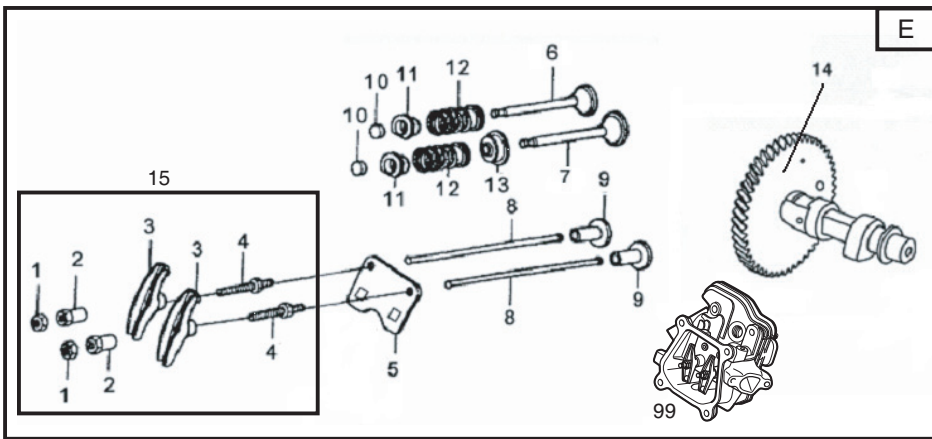

Utgåva Issue		Bildnr Picture No		GGP MOTOR SM 70		GGP ENGINE SM 70		Sida Page	
2010- 14		2772						102	
Pos. Fig.	Antal/Quantity			Art nr Part No	Benämning	Description	Sats Kit	Anmärkning Notes	
	SM70 man	SM70 el							
X 1	1			118550656/0	Motor kpl.....	Engine compl.....		SM70 manual start SM70 el start	
X 1		1		118550657/0	Motor kpl.....	Engine compl.....			
X A01	1	1		118550521/0	Topplöck kpl.....	Cylinder head assy.....		Inkl. pos 2- 4, 11 Inkl. pos 5- 7, 12	
X A02	1	1		118550626/0	Skruvsats- topplock.....	Hardware kit- cyl.head.....			
X A05	1	1		118550627/0	Ventilkåpa kpl.....	Head cover assy.....			
X A06	1	1		118550621/0	Packningssats.....	Engine gasket set.....	S		
X A08	1	1		9400- 0244- 00	Tändstift.....	Spark plug.....			
X A09	1	1		118550621/0	Packningssats.....	Engine gasket set.....	S		
X A10	1	1		118550621/0	Packningssats.....	Engine gasket set.....	S		
X B02	1	1		118550621/0	Packningssats.....	Engine gasket set.....	S		
X B03	1	1		118550621/0	Packningssats.....	Engine gasket set.....	S		
X B04	2	2		118550460/0	Oljeavtappn.plugg.....	Drain plug bolt.....			
X B05	1	1		118550462/0	Kullager.....	Ball bearing.....			
X B06	1	1		118550459/0	Regulatorarm.....	Governor arm shaft.....			
X B13	1	1		118550458/0	Regulatordrev kpl.....	Governor gear assy.....		Inkl. pos 9- 12	
X C04	1	1		118550619/0	Vevhusgavel kpl.....	Case cover assy.....		Inkl. pos 1, 4- 10	
X C05	1	1		118550621/0	Packningssats.....	Engine gasket set.....	S		
X C06	1	1		118550462/0	• Kullager.....	• Ball bearing.....			
X C08	1	1		118550621/0	Packningssats.....	Engine gasket set.....	S		
X C09	2	2		118550620/0	• Plugg kpl.....	• Cap assy.....		Inkl. pos 2- 3	
X D01	1	1		118550615/0	• Kolvringsats.....	• Ring set.....			
X D02	1	1		118550614/0	Kolv kpl.....	Piston assy.....		Inkl. pos 1- 3, 7	
X D04	1	1		118550616/0	Vevstake.....	Connecting rod.....			
X D05	1	1		118550617/0	Vevaxel.....	Crankshaft.....			
X D06	1	1		118550618/0	Kil.....	Key.....			
X E05	1	1		118550622/0	Plåt.....	Plate.....			
X E06	1	1		118550472/0	Insugn.ventil kpl.....	Intake valve assy.....		Inkl. pos 6, 10- 12	
X E07	1	1		118550473/0	Utblåsn.ventil kpl.....	Exhaust valve assy.....		Inkl. pos 7, 10- 13	
X E08	2	2		118550474/0	Stötstång.....	Push rod.....			
X E09	2	2		118550623/0	Ventillyftare.....	Valve lifter.....			
X E14	1	1		118550624/0	Kamaxel.....	Camshaft.....			
X E15	2	2		118550625/0	Vipparm kpl.....	Rocker arm assy.....		Inkl. pos 1- 4	
X E99	1	1		118550521/0	Topplöck kpl.....	Cylinder head assy.....		Inkl. pos 1- 7, 10- 13	
X F01	1	1		118550628/0	• Start kpl.....	• Starter assy.....		Inkl. pos 2- 11	
X F05	2	2		118550629/0	•• Startspärr.....	•• Starter ratchet.....			
X F08	1	1		118550630/0	•• Returfjäder.....	•• Recoil starter spring.....			
X F09	1	1		118550631/0	•• Starthandtag.....	•• Recoil starter knob.....			
X F15	1	1		118550632/0	Fläkthus m start.....	Recoil starter assy.....		Inkl. pos 1, 12- 14	
X G02	1	1		118550637/0	Skyddsplåt kpl.....	Shroud assy.....		Inkl. pos 1- 2	
X H01		1		118550636/0	Fäste- startbox kpl.....	Holder- starting box.....		Inkl. pos 1- 4