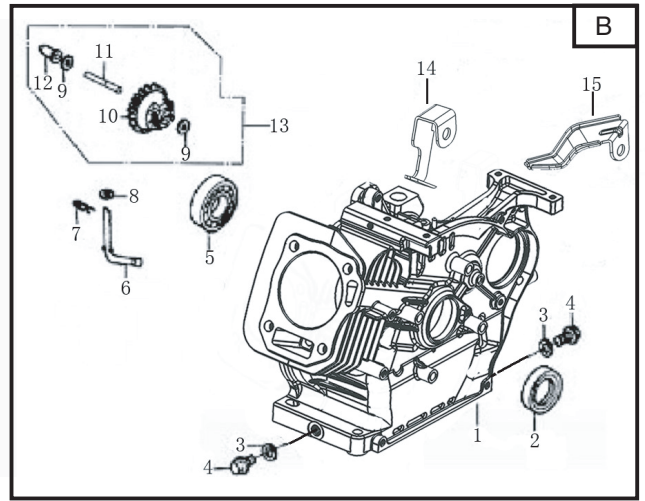

Utgåva Issue		Bildnr Picture No		GGP MOTOR SM 70		GGP ENGINE SM 70		Sida Page	
2010- 14		2772						102	
Pos. Fig.	Antal/Quantity			Art nr Part No	Benämning	Description	Sats Kit	Anmärkning Notes	
	SM70 man	SM70 el							
X 1	1			118550656/0	Motor kpl.....	Engine compl.....		SM70 manual start SM70 el start	
X 1		1		118550657/0	Motor kpl.....	Engine compl.....			
X A01	1	1		118550521/0	Topplöck kpl.....	Cylinder head assy.....		Inkl. pos 2- 4, 11 Inkl. pos 5- 7, 12	
X A02	1	1		118550626/0	Skruvsats- topplock.....	Hardware kit- cyl.head.....			
X A05	1	1		118550627/0	Ventilkåpa kpl.....	Head cover assy.....			
X A06	1	1		118550621/0	Packningssats.....	Engine gasket set.....	S		
X A08	1	1		9400- 0244- 00	Tändstift.....	Spark plug.....			
X A09	1	1		118550621/0	Packningssats.....	Engine gasket set.....	S		
X A10	1	1		118550621/0	Packningssats.....	Engine gasket set.....	S		
X B02	1	1		118550621/0	Packningssats.....	Engine gasket set.....	S		
X B03	1	1		118550621/0	Packningssats.....	Engine gasket set.....	S		
X B04	2	2		118550460/0	Oljeavtappn.plugg.....	Drain plug bolt.....			
X B05	1	1		118550462/0	Kullager.....	Ball bearing.....			
X B06	1	1		118550459/0	Regulatorarm.....	Governor arm shaft.....			
X B13	1	1		118550458/0	Regulatordrev kpl.....	Governor gear assy.....		Inkl. pos 9- 12	
X C04	1	1		118550619/0	Vevhusgavel kpl.....	Case cover assy.....		Inkl. pos 1, 4- 10	
X C05	1	1		118550621/0	Packningssats.....	Engine gasket set.....	S		
X C06	1	1		118550462/0	• Kullager.....	• Ball bearing.....			
X C08	1	1		118550621/0	Packningssats.....	Engine gasket set.....	S		
X C09	2	2		118550620/0	• Plugg kpl.....	• Cap assy.....		Inkl. pos 2- 3	
X D01	1	1		118550615/0	• Kolvringsats.....	• Ring set.....			
X D02	1	1		118550614/0	Kolv kpl.....	Piston assy.....		Inkl. pos 1- 3, 7	
X D04	1	1		118550616/0	Vevstake.....	Connecting rod.....			
X D05	1	1		118550617/0	Vevaxel.....	Crankshaft.....			
X D06	1	1		118550618/0	Kil.....	Key.....			
X E05	1	1		118550622/0	Plåt.....	Plate.....			
X E06	1	1		118550472/0	Insugn.ventil kpl.....	Intake valve assy.....		Inkl. pos 6, 10- 12	
X E07	1	1		118550473/0	Utblåsn.ventil kpl.....	Exhaust valve assy.....		Inkl. pos 7, 10- 13	
X E08	2	2		118550474/0	Stötstång.....	Push rod.....			
X E09	2	2		118550623/0	Ventillyftare.....	Valve lifter.....			
X E14	1	1		118550624/0	Kamaxel.....	Camshaft.....			
X E15	2	2		118550625/0	Vipparm kpl.....	Rocker arm assy.....		Inkl. pos 1- 4	
X E99	1	1		118550521/0	Topplöck kpl.....	Cylinder head assy.....		Inkl. pos 1- 7, 10- 13	
X F01	1	1		118550628/0	• Start kpl.....	• Starter assy.....		Inkl. pos 2- 11	
X F05	2	2		118550629/0	•• Startspärr.....	•• Starter ratchet.....			
X F08	1	1		118550630/0	•• Returfjäder.....	•• Recoil starter spring.....			
X F09	1	1		118550631/0	•• Starthandtag.....	•• Recoil starter knob.....			
X F15	1	1		118550632/0	Fläkthus m start.....	Recoil starter assy.....		Inkl. pos 1, 12- 14	
X G02	1	1		118550637/0	Skyddsplåt kpl.....	Shroud assy.....		Inkl. pos 1- 2	
X H01		1		118550636/0	Fäste- startbox kpl.....	Holder- starting box.....		Inkl. pos 1- 4