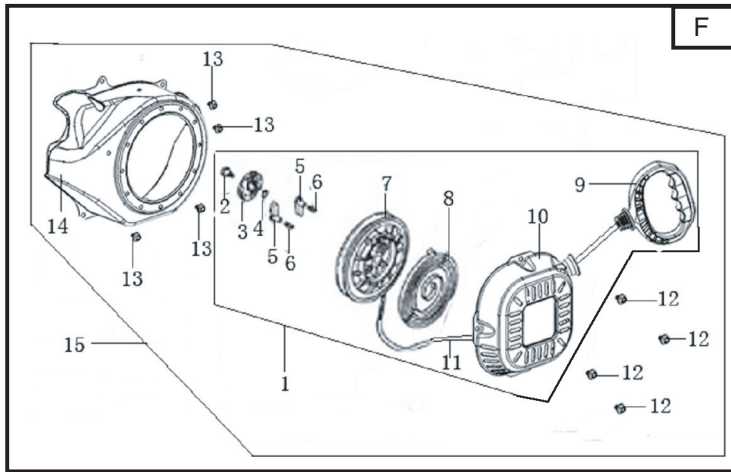

Utgåva Issue		Bildnr Picture No		GGP MOTOR SM 70		GGP ENGINE SM 70		Sida Page	
2010- 14		2772						102	
Pos. Fig.	Antal/Quantity			Art nr Part No	Benämning	Description	Sats Kit	Anmärkning Notes	
	SM70 man	SM70 el							
X 1	1			118550656/0	Motor kpl.....	Engine compl.....		SM70 manual start SM70 el start	
X 1		1		118550657/0	Motor kpl.....	Engine compl.....			
X A01	1	1		118550521/0	Topplöck kpl.....	Cylinder head assy.....		Inkl. pos 2- 4, 11 Inkl. pos 5- 7, 12	
X A02	1	1		118550626/0	Skruvsats- topplock.....	Hardware kit- cyl.head.....			
X A05	1	1		118550627/0	Ventilkåpa kpl.....	Head cover assy.....			
X A06	1	1		118550621/0	Packningssats.....	Engine gasket set.....	S		
X A08	1	1		9400- 0244- 00	Tändstift.....	Spark plug.....			
X A09	1	1		118550621/0	Packningssats.....	Engine gasket set.....	S		
X A10	1	1		118550621/0	Packningssats.....	Engine gasket set.....	S		
X B02	1	1		118550621/0	Packningssats.....	Engine gasket set.....	S		
X B03	1	1		118550621/0	Packningssats.....	Engine gasket set.....	S		
X B04	2	2		118550460/0	Oljeavtappn.plugg.....	Drain plug bolt.....			
X B05	1	1		118550462/0	Kullager.....	Ball bearing.....			
X B06	1	1		118550459/0	Regulatorarm.....	Governor arm shaft.....			
X B13	1	1		118550458/0	Regulatordrev kpl.....	Governor gear assy.....		Inkl. pos 9- 12	
X C04	1	1		118550619/0	Vevhusgavel kpl.....	Case cover assy.....		Inkl. pos 1, 4- 10	
X C05	1	1		118550621/0	Packningssats.....	Engine gasket set.....	S		
X C06	1	1		118550462/0	• Kullager.....	• Ball bearing.....			
X C08	1	1		118550621/0	Packningssats.....	Engine gasket set.....	S		
X C09	2	2		118550620/0	• Plugg kpl.....	• Cap assy.....		Inkl. pos 2- 3	
X D01	1	1		118550615/0	• Kolvringsats.....	• Ring set.....			
X D02	1	1		118550614/0	Kolv kpl.....	Piston assy.....		Inkl. pos 1- 3, 7	
X D04	1	1		118550616/0	Vevstake.....	Connecting rod.....			
X D05	1	1		118550617/0	Vevaxel.....	Crankshaft.....			
X D06	1	1		118550618/0	Kil.....	Key.....			
X E05	1	1		118550622/0	Plåt.....	Plate.....			
X E06	1	1		118550472/0	Insugn.ventil kpl.....	Intake valve assy.....		Inkl. pos 6, 10- 12	
X E07	1	1		118550473/0	Utblåsn.ventil kpl.....	Exhaust valve assy.....		Inkl. pos 7, 10- 13	
X E08	2	2		118550474/0	Stötstång.....	Push rod.....			
X E09	2	2		118550623/0	Ventillyftare.....	Valve lifter.....			
X E14	1	1		118550624/0	Kamaxel.....	Camshaft.....			
X E15	2	2		118550625/0	Vipparm kpl.....	Rocker arm assy.....		Inkl. pos 1- 4	
X E99	1	1		118550521/0	Topplöck kpl.....	Cylinder head assy.....		Inkl. pos 1- 7, 10- 13	
X F01	1	1		118550628/0	• Start kpl.....	• Starter assy.....		Inkl. pos 2- 11	
X F05	2	2		118550629/0	•• Startspärr.....	•• Starter ratchet.....			
X F08	1	1		118550630/0	•• Returfjäder.....	•• Recoil starter spring.....			
X F09	1	1		118550631/0	•• Starthandtag.....	•• Recoil starter knob.....			
X F15	1	1		118550632/0	Fläkthus m start.....	Recoil starter assy.....		Inkl. pos 1, 12- 14	
X G02	1	1		118550637/0	Skyddsplåt kpl.....	Shroud assy.....		Inkl. pos 1- 2	
X H01		1		118550636/0	Fäste- startbox kpl.....	Holder- starting box.....		Inkl. pos 1- 4