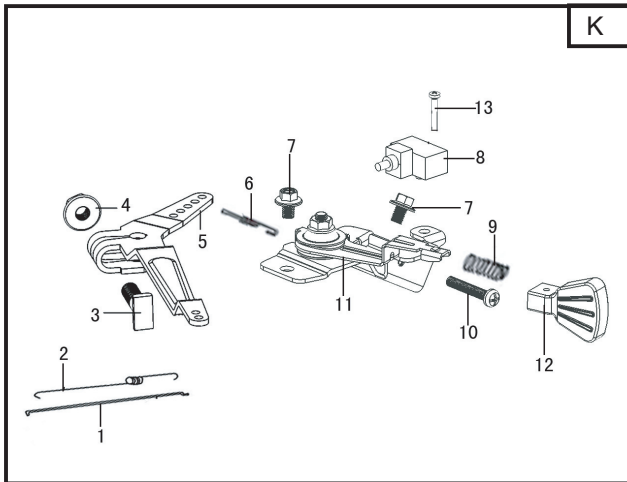

Utgåva Issue		Bildnr Picture No		GGP MOTOR SM 70		GGP ENGINE SM 70		Sida Page	
2010-14		2773						104	
Pos. Fig.	Antal/Quantity			Art nr Part No	Benämning	Description	Sats Kit	Anmärkning Notes	
	SM70 man	SM70 el							
X 1	1			118550656/0	Motor kpl.....	Engine compl.....		SM 70 manual start	
X 1		1		118550657/0	Motor kpl.....	Engine compl.....		SM 70 el start	
X I03	1	1		118550633/0	• Tändstiftshatt.....	• Spark plug cap.....			
X I05	1	1		118550634/0	Tändspole kpl.....	Ignition coil assy.....		Inkl. pos 1-4	
X I07	1	1		118550635/0	Kylfläkt kpl.....	Cooling fan assy.....		Inkl. pos 7-9	
X I11	1	1		118550489/0	Svånghjul kpl.....	Flywheel assy.....			
X I12	1	1		118550638/0	Tändningslås.....	Ignition switch.....			
X I13	2	2		118550639/0	Tändningsnyckel.....	Switch key.....			
X J01		1		118550640/0	Startmotor.....	Starter motor.....			
X K01	1	1		118550493/0	Reglagestång.....	Governor rod.....			
X K02	1	1		118550492/0	Fjäder.....	Throttle return sprin.....			
X K03	1	1		118550641/0	Reglage kpl.....	Governor assy.....		Inkl. pos 3-13	
X K08	1	1		118550642/0	• Brytare.....	• Engine stop switch.....			
X L10	1	1		118550643/0	Chokereglage.....	Choke lever.....			
X L12	1	1		118550644/0	Luftrenare kpl.....	Air cleaner assy.....		Inkl. pos 1, 6-9	
X L13	1	1		118550645/0	Choke kpl.....	Choke assy.....		Inkl. pos 2, 4	
X M02	1	1		118550646/0	Ljuddämparskydd.....	Muffler protector.....			
X M08	1	1		118550647/0	Ljuddämpare kpl.....	Muffler assy.....		Inkl. pos 3, 5-7	
X N01	1	1		118550648/0	Bränslekran kpl.....	Fuel switch assy.....		Inkl. pos 1-3, 5-6	
X N07	1	1		118550500/0	Tanknippel.....	Fuel tank joint.....			
X N08	1	1		118550649/0	Bränsletank kpl.....	Fuel tank assy.....		Inkl. 8-12, 19-20, 22	
X N13	1	1		118550650/0	Tanklock.....	Fuel filler cap.....			
X N18	1	1		118550652/0	Oljesticka kpl.....	Oil cap assy.....		Inkl. pos 16-17	
X N21	1	1		118550651/0	Bränslefilter.....	Fuel filter.....			
X O01	1	1		118550653/0	Förgasare kpl.....	Carburettor assy.....			
X O02	1	1		118550482/0	Förgasardistans.....	Spacer.....			
X O03	1	1		118550654/0	Primerpump kpl.....	Air pump assy.....		Inkl. pos 3-5	
X O06	1	1		118550621/0	Packningssats.....	Engine gasket set.....	S		
X O07	1	1		118550484/0	Isolering- förgasare.....	Carburettor insulator.....			
X O08	1	1		118550621/0	Packningssats.....	Engine gasket set.....	S		
X P03	1	1		118550655/0	Motorkåpa kpl.....	Engine cover kit.....		Inkl. pos 1-5