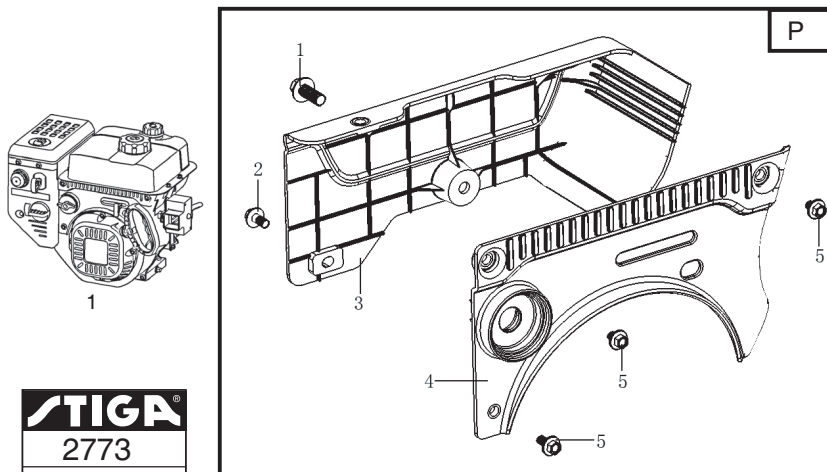

Utgåva Issue		Bildnr Picture No		GGP MOTOR SM 70		GGP ENGINE SM 70		Sida Page	
2010-14		2773						104	
Pos. Fig.	Antal/Quantity			Art nr Part No	Benämning	Description	Sats Kit	Anmärkning Notes	
	SM70 man	SM70 el							
X 1	1			118550656/0	Motor kpl.....	Engine compl.....		SM 70 manual start	
X 1		1		118550657/0	Motor kpl.....	Engine compl.....		SM 70 el start	
X I03	1	1		118550633/0	• Tändstiftshatt.....	• Spark plug cap.....			
X I05	1	1		118550634/0	Tändspole kpl.....	Ignition coil assy.....		Inkl. pos 1-4	
X I07	1	1		118550635/0	Kylfläkt kpl.....	Cooling fan assy.....		Inkl. pos 7-9	
X I11	1	1		118550489/0	Svånghjul kpl.....	Flywheel assy.....			
X I12	1	1		118550638/0	Tändningslås.....	Ignition switch.....			
X I13	2	2		118550639/0	Tändningsnyckel.....	Switch key.....			
X J01		1		118550640/0	Startmotor.....	Starter motor.....			
X K01	1	1		118550493/0	Reglagestång.....	Governor rod.....			
X K02	1	1		118550492/0	Fjäder.....	Throttle return sprin.....			
X K03	1	1		118550641/0	Reglage kpl.....	Governor assy.....		Inkl. pos 3-13	
X K08	1	1		118550642/0	• Brytare.....	• Engine stop switch.....			
X L10	1	1		118550643/0	Chokereglage.....	Choke lever.....			
X L12	1	1		118550644/0	Luftrenare kpl.....	Air cleaner assy.....		Inkl. pos 1, 6-9	
X L13	1	1		118550645/0	Choke kpl.....	Choke assy.....		Inkl. pos 2, 4	
X M02	1	1		118550646/0	Ljuddämparskydd.....	Muffler protector.....			
X M08	1	1		118550647/0	Ljuddämpare kpl.....	Muffler assy.....		Inkl. pos 3, 5-7	
X N01	1	1		118550648/0	Bränslekran kpl.....	Fuel switch assy.....		Inkl. pos 1-3, 5-6	
X N07	1	1		118550500/0	Tanknippel.....	Fuel tank joint.....			
X N08	1	1		118550649/0	Bränsletank kpl.....	Fuel tank assy.....		Inkl. 8-12, 19-20, 22	
X N13	1	1		118550650/0	Tanklock.....	Fuel filler cap.....			
X N18	1	1		118550652/0	Oljesticka kpl.....	Oil cap assy.....		Inkl. pos 16-17	
X N21	1	1		118550651/0	Bränslefilter.....	Fuel filter.....			
X O01	1	1		118550653/0	Förgasare kpl.....	Carburettor assy.....			
X O02	1	1		118550482/0	Förgasardistans.....	Spacer.....			
X O03	1	1		118550654/0	Primerpump kpl.....	Air pump assy.....		Inkl. pos 3-5	
X O06	1	1		118550621/0	Packningssats.....	Engine gasket set.....	S		
X O07	1	1		118550484/0	Isolering- förgasare.....	Carburettor insulator.....			
X O08	1	1		118550621/0	Packningssats.....	Engine gasket set.....	S		
X P03	1	1		118550655/0	Motorkåpa kpl.....	Engine cover kit.....		Inkl. pos 1-5