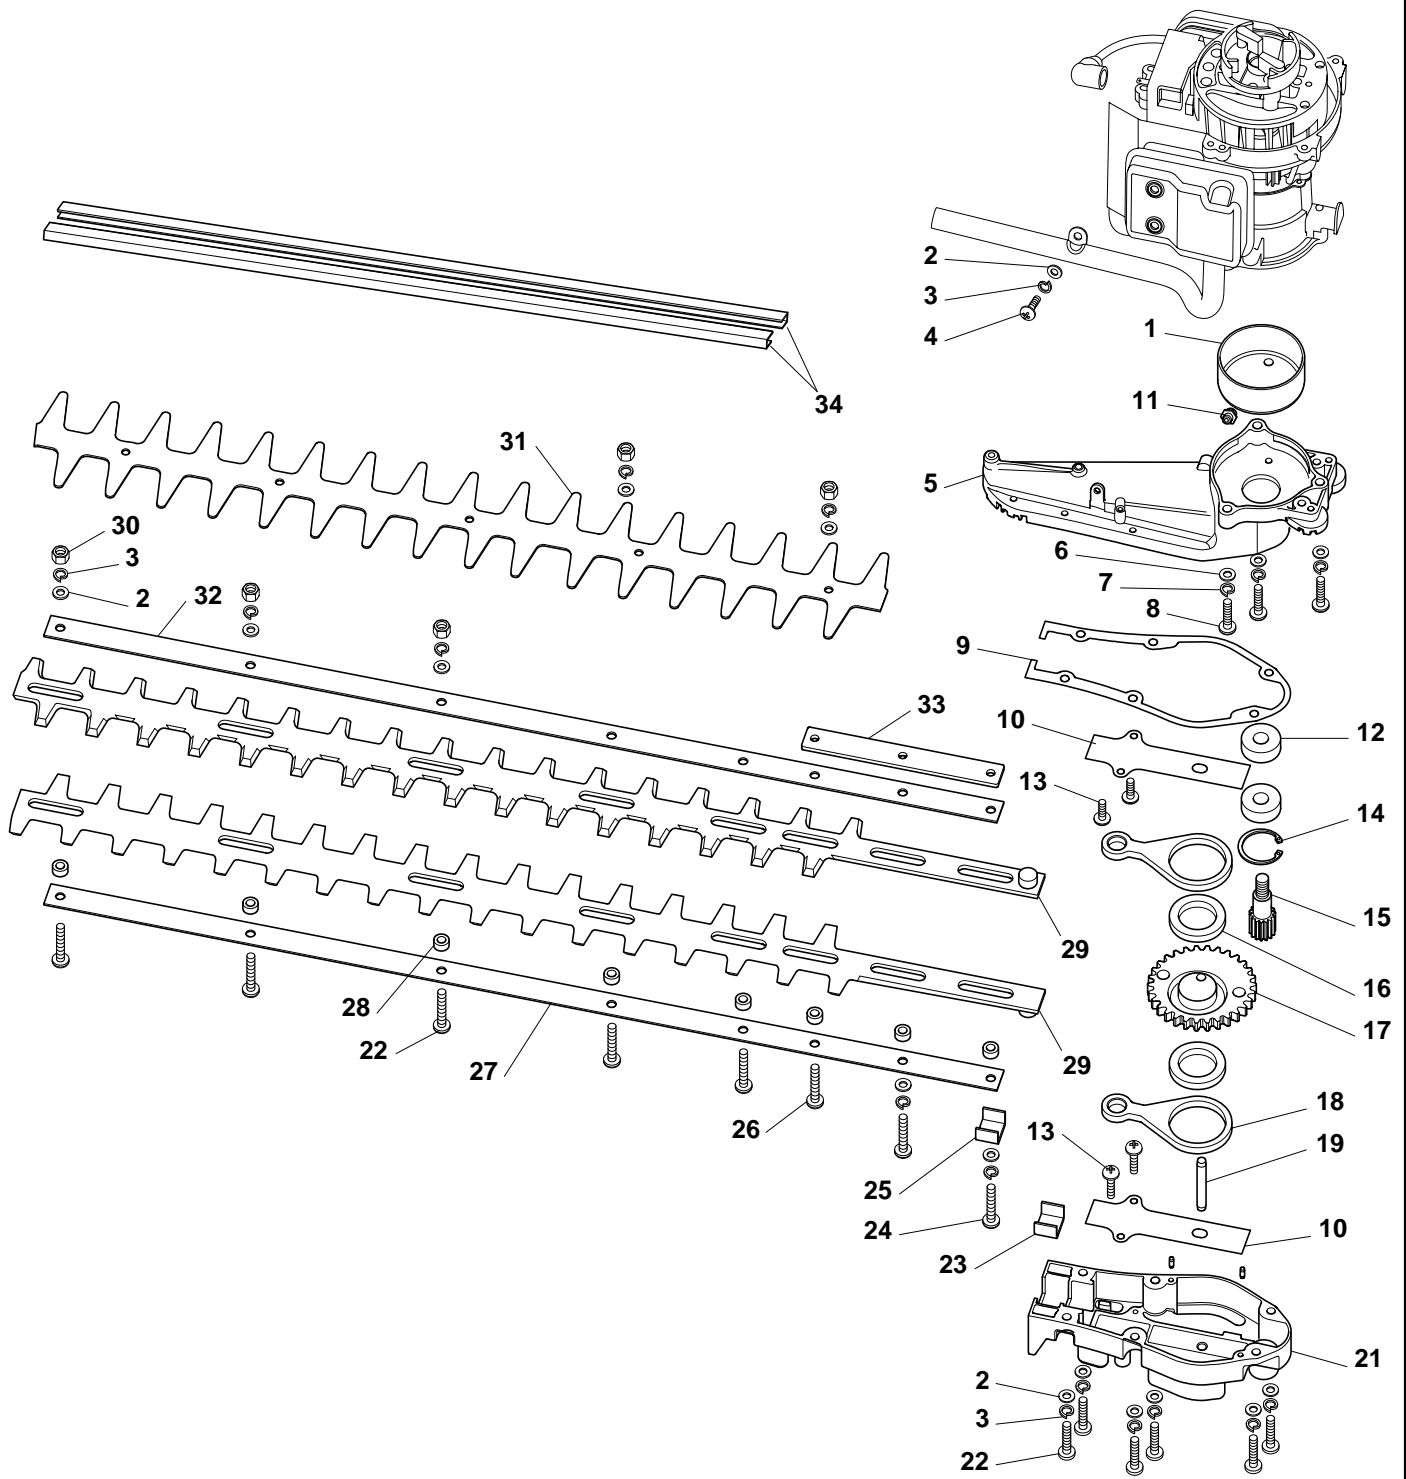

XHJ 550

Cutting unit

Pos.	Part no.	Q.ty	Description	Remarks
1	123050010/0	1	Clutch Drum	
2	123657013/0	15	Washer	
3	123657017/0	15	Grower	
4	123878115/0	2	Screw	
5	123685022/0	1	Upper Case	
6	123657018/0	3	Washer	
7	123657021/0	3	Grower	
8	123878116/0	3	Screw	
9	123280082/0	1	Crankcase Gasket	
10	123208418/0	2	Spacer	
11	112379520/0	1	Grease Dispenser	
12	114215222/0	2	Bearing	
13	123878117/0	4	Screw	
14	112610003/0	1	Snap Ring	
15	123570052/0	1	Pinion	
16	114215223/0	2	Bearing	
17	123664000/0	1	Sprocket	
18	123041502/0	2	Connecting Rod	
19	123753003/0	1	Pin	
21	123685023/0	1	Lower Case	
22	123878081/0	11	Screw	
23	123280083/0	1	Shoe	
24	123878118/0	2	Screw	
25	123208419/0	1	Plate	
26	123878113/0	1	Screw	
27	123294006/0	1	Blade Holder	
28	123044222/0	8	Bush	
29	123305004/0	2	Blade	
30	123120014/0	6	Nut	
31	123600081/0	1	Blade Guard	
32	123294007/0	1	Blade Holder	
33	123208420/0	1	Bracket	
34	123085002/0	2	Blade Cover	
35	123869072/0	1	Exhaust Tube