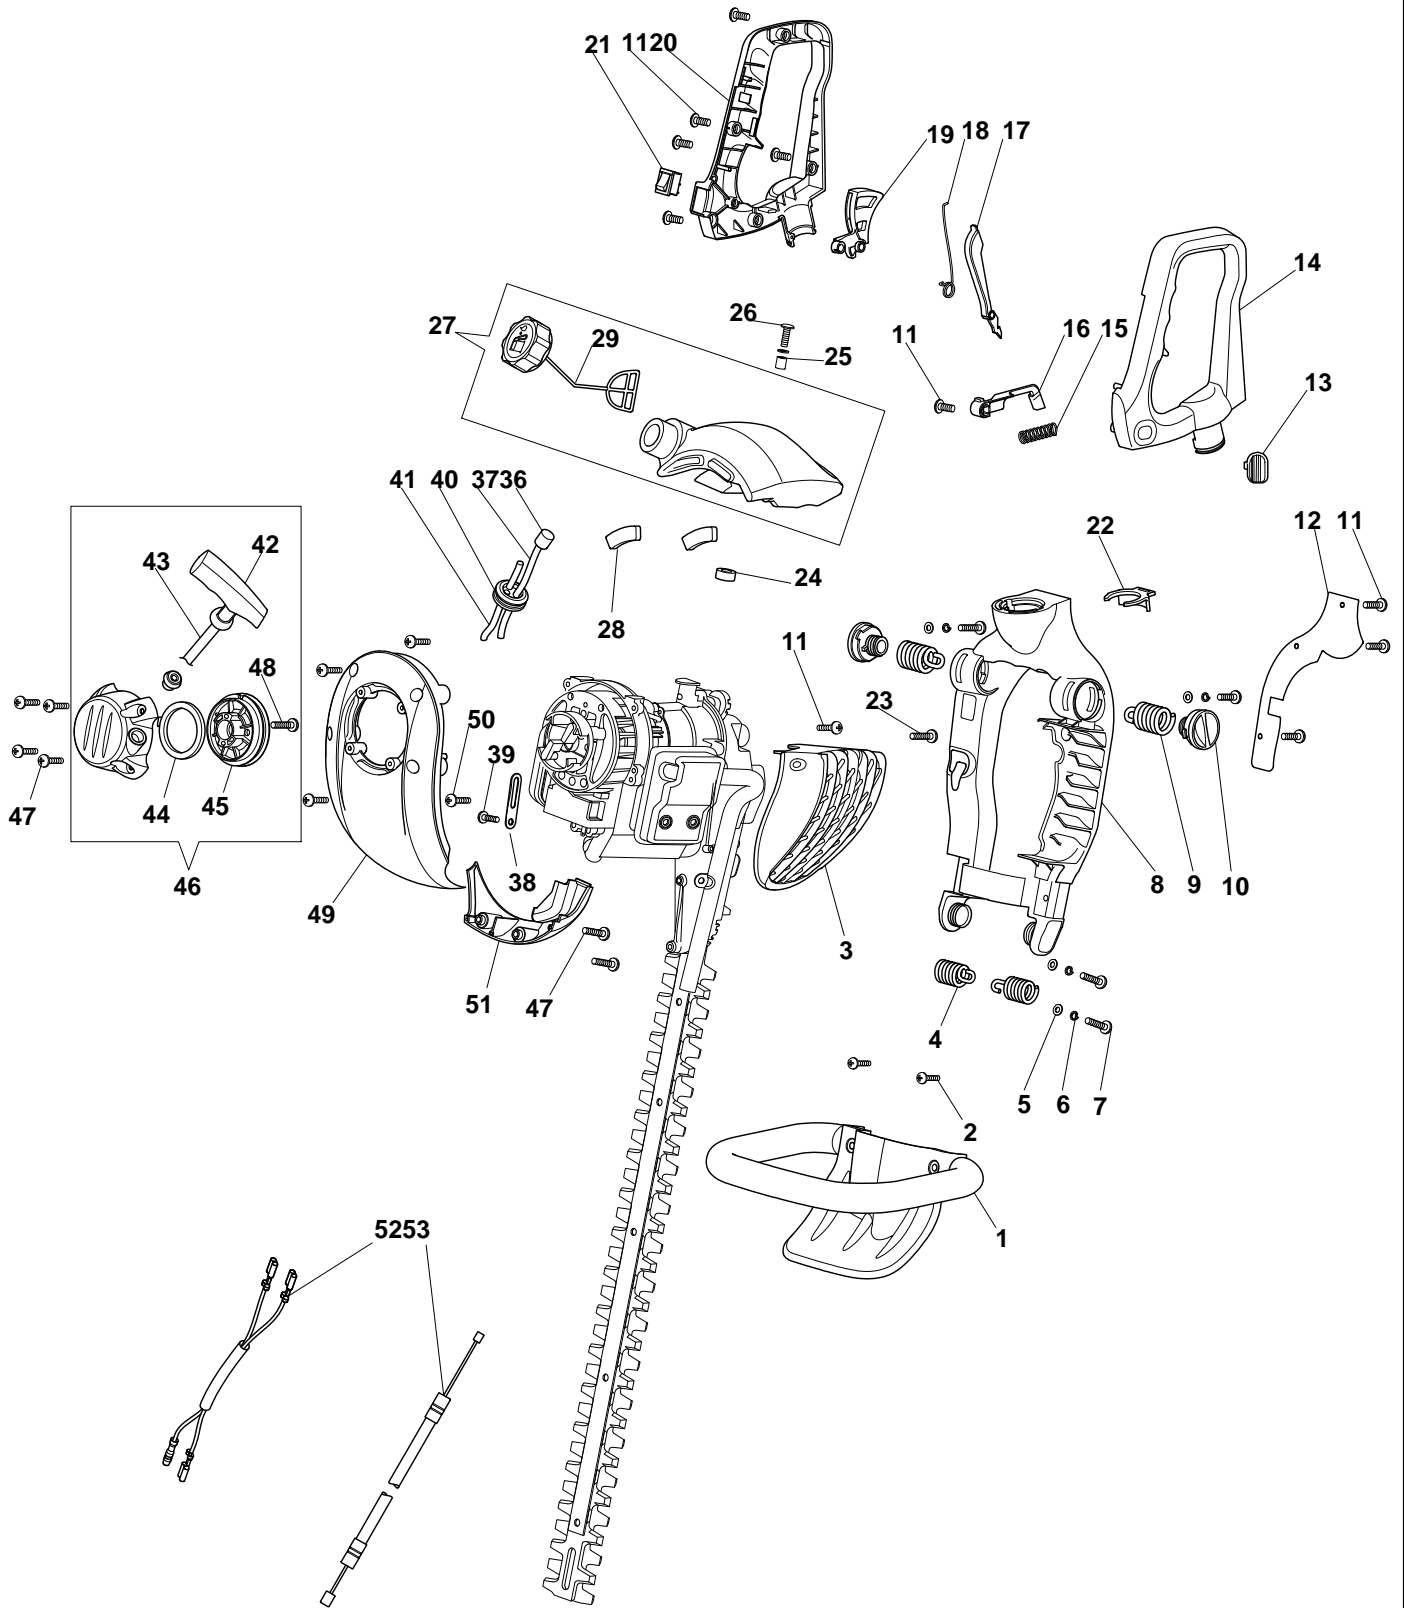

XHJ 550

Engine

| Pos. | Part no. | Q.ty | Description | Remarks |
|------|-------------|------|-------------------------|---------|
| 1 | 123120012/0 | 1 | Screw | |
| 2 | 123878109/0 | 2 | Screw | |
| 5 | 183082003/0 | 2 | Starter Cup Ass.Y | |
| 7 | 123880014/0 | 1 | Flywheel | |
| 8 | 123878110/0 | 5 | Screw | |
| 9 | 123657017/0 | 9 | Grower | |
| 10 | 123657013/0 | 9 | Washer | |
| 11 | 119035164/0 | 1 | Seal Ring | |
| 12 | 112610002/0 | 1 | Ring | |
| 13 | 123685020/0 | 1 | Crank Case | |
| 14 | 114215221/0 | 2 | Bearing | |
| 15 | 123020033/0 | 1 | Crankshaft | |
| 17 | 123280077/0 | 1 | Crankcase Gasket | |
| 18 | 123685021/0 | 1 | Crank Case | |
| 19 | 119035165/0 | 1 | Seal Ring | |
| 20 | 123657019/0 | 1 | Washer | |
| 21 | 123445268/0 | 1 | Clutch-Mass Guide Plate | |
| 22 | 123657020/0 | 2 | Washer | |
| 23 | 183215010/0 | 1 | Clutch Ass.Y | |
| 24 | 123430605/0 | 1 | Spring | |
| 26 | 123878111/0 | 2 | Screw | |
| 27 | 123065045/0 | 1 | Spark Plug Cable | |
| 31 | 123044016/0 | 1 | Ignition Ass'Y | |
| 32 | 123160063/0 | 2 | Washer | |
| 33 | 123652505/0 | 2 | Washer | |
| 34 | 123235008/0 | 1 | Needle Bearing | |
| 35 | 123202006/0 | 2 | Washer, Piston Pin | |
| 36 | 183590007/0 | 2 | Piston Assy | |
| 37 | 123590012/0 | 1 | Piston Pin | |
| 38 | 123204016/0 | 2 | Piston Ring | |
| 39 | 123280078/0 | 1 | Cylinder Gasket | |
| 40 | 123878112/0 | 2 | Screw | |
| 41 | 183740020/0 | 1 | Muffler | |
| 42 | 123280079/0 | 2 | Gasket | |
| 43 | 123600078/0 | 1 | Guard | |
| 44 | 3210024 | 1 | Spark Plug | |
| 45 | 123071023/0 | 1 | Cylinder | |
| 46 | 123280080/0 | 1 | Gasket | |
| 47 | 123120013/0 | 2 | Nut | |
| 48 | 123073518/0 | 1 | Intake Manifold | |
| 49 | 123878113/0 | 2 | Screw | |
| 50 | 123600079/0 | 1 | Grommet | |
| 51 | 123600080/0 | 1 | Cylinder Cover | |
| 52 | 123280081/0 | 1 | Carburetor Gasket | |
| 53 | 123054036/0 | 1 | Carburettor | |
| 54 | 123040005/0 | 1 | Air Cleaner Base | |
| 55 | 123878114/0 | 2 | Screw | |
| 56 | 123220017/0 | 1 | Air Filter | |
| 57 | 123090033/0 | 1 | Filter Cover | |
| 58 | 123593508/0 | 1 | Knob | |