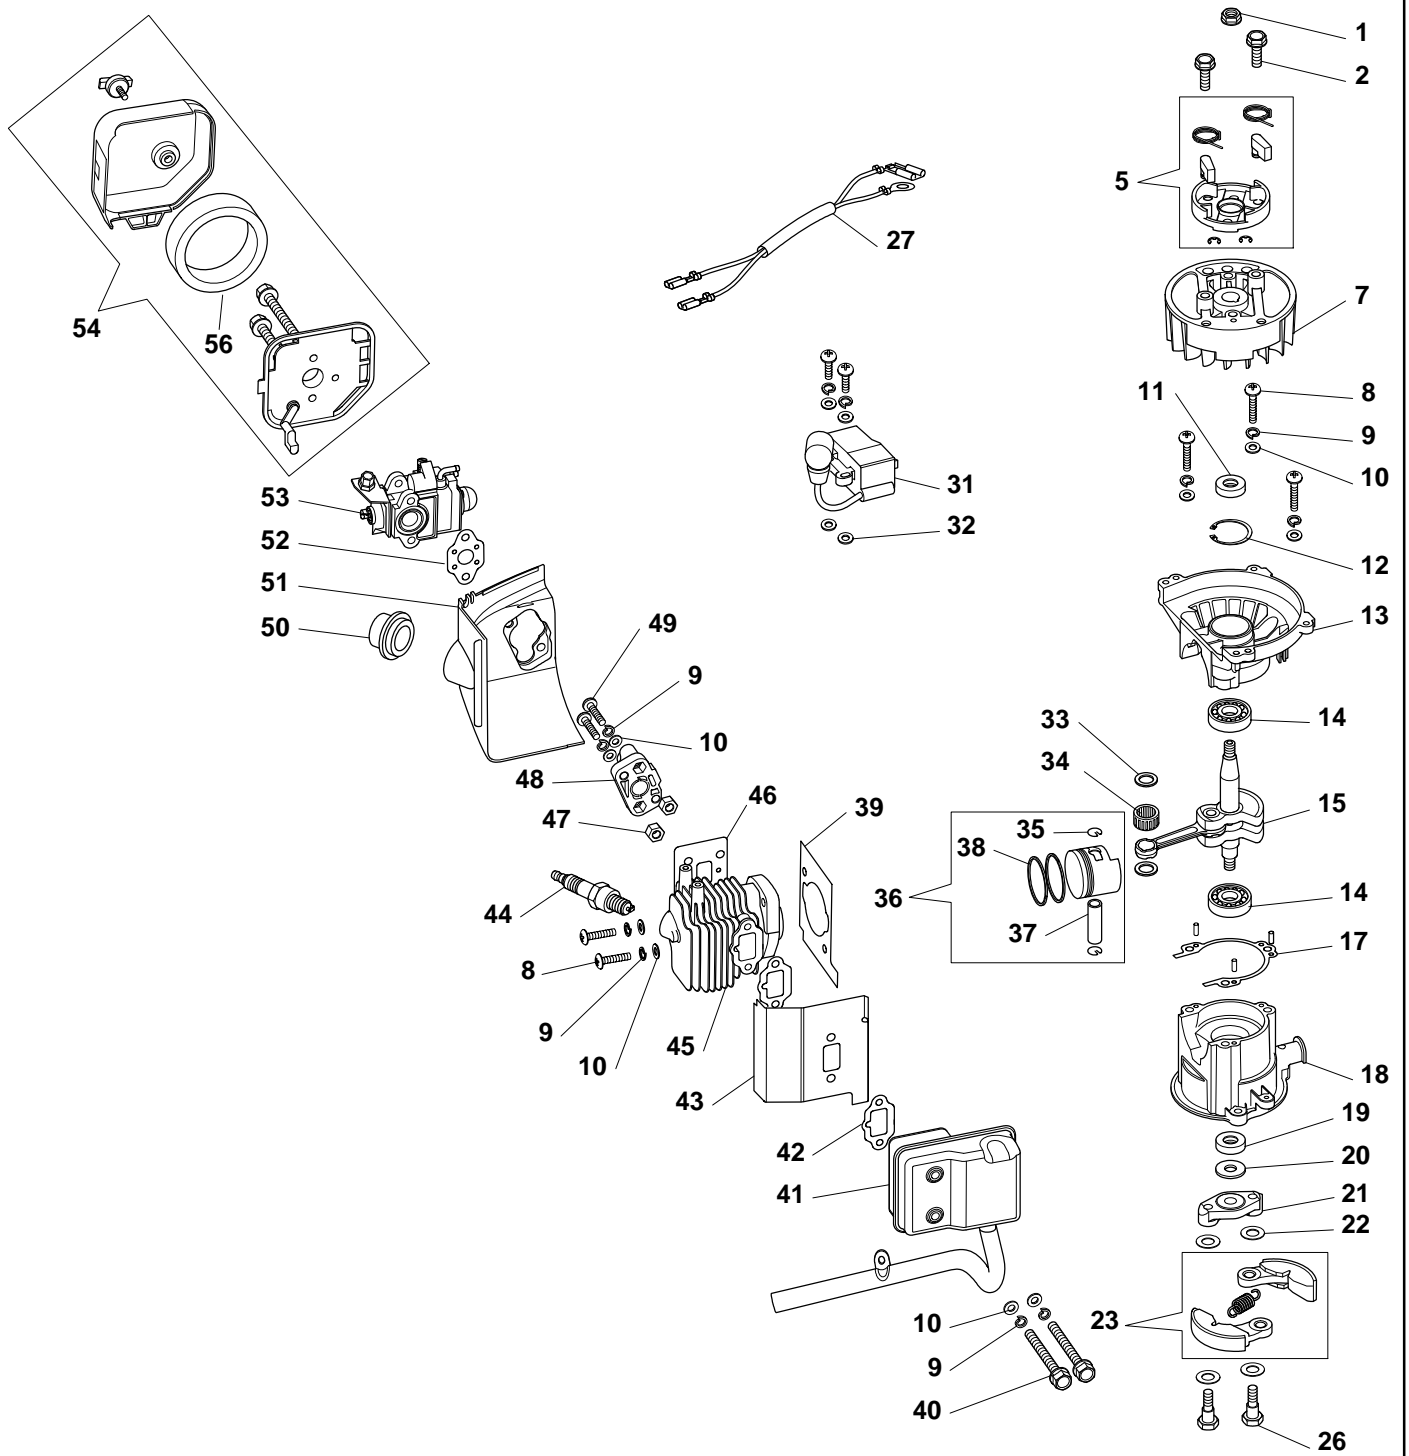

XHJ 550

Engine

| Pos. | Part no. | Q.ty | Description | Remarks |
|------|-------------|------|-------------------------|---------|
| 1 | 123120012/0 | 1 | Screw | |
| 2 | 123878109/0 | 2 | Screw | |
| 5 | 183082003/0 | 2 | Starter Cup Ass.Y | |
| 7 | 123880014/0 | 1 | Flywheel | |
| 8 | 123878110/0 | 5 | Screw | |
| 9 | 123657017/0 | 9 | Grower | |
| 10 | 123657013/0 | 9 | Washer | |
| 11 | 119035164/0 | 1 | Seal Ring | |
| 12 | 112610002/0 | 1 | Ring | |
| 13 | 123685020/0 | 1 | Crank Case | |
| 14 | 114215221/0 | 2 | Bearing | |
| 15 | 123020033/0 | 1 | Crankshaft | |
| 17 | 123280077/0 | 1 | Crankcase Gasket | |
| 18 | 123685021/0 | 1 | Crank Case | |
| 19 | 119035165/0 | 1 | Seal Ring | |
| 20 | 123657019/0 | 1 | Washer | |
| 21 | 123445268/0 | 1 | Clutch-Mass Guide Plate | |
| 22 | 123657020/0 | 2 | Washer | |
| 23 | 183215010/0 | 1 | Clutch Ass.Y | |
| 24 | 123430605/0 | 1 | Spring | |
| 26 | 123878111/0 | 2 | Screw | |
| 27 | 123065045/0 | 1 | Spark Plug Cable | |
| 31 | 123044016/0 | 1 | Ignition Ass'Y | |
| 32 | 123160063/0 | 2 | Washer | |
| 33 | 123652505/0 | 2 | Washer | |
| 34 | 123235008/0 | 1 | Needle Bearing | |
| 35 | 123202006/0 | 2 | Washer, Piston Pin | |
| 36 | 183590007/0 | 2 | Piston Assy | |
| 37 | 123590012/0 | 1 | Piston Pin | |
| 38 | 123204016/0 | 2 | Piston Ring | |
| 39 | 123280078/0 | 1 | Cylinder Gasket | |
| 40 | 123878112/0 | 2 | Screw | |
| 41 | 183740020/0 | 1 | Muffler | |
| 42 | 123280079/0 | 2 | Gasket | |
| 43 | 123600078/0 | 1 | Guard | |
| 44 | 3210024 | 1 | Spark Plug | |
| 45 | 123071023/0 | 1 | Cylinder | |
| 46 | 123280080/0 | 1 | Gasket | |
| 47 | 123120013/0 | 2 | Nut | |
| 48 | 123073518/0 | 1 | Intake Manifold | |
| 49 | 123878113/0 | 2 | Screw | |
| 50 | 123600079/0 | 1 | Grommet | |
| 51 | 123600080/0 | 1 | Cylinder Cover | |
| 52 | 123280081/0 | 1 | Carburetor Gasket | |
| 53 | 123054036/0 | 1 | Carburettor | |
| 54 | 123040005/0 | 1 | Air Cleaner Base | |
| 55 | 123878114/0 | 2 | Screw | |
| 56 | 123220017/0 | 1 | Air Filter | |
| 57 | 123090033/0 | 1 | Filter Cover | |
| 58 | 123593508/0 | 1 | Knob | |