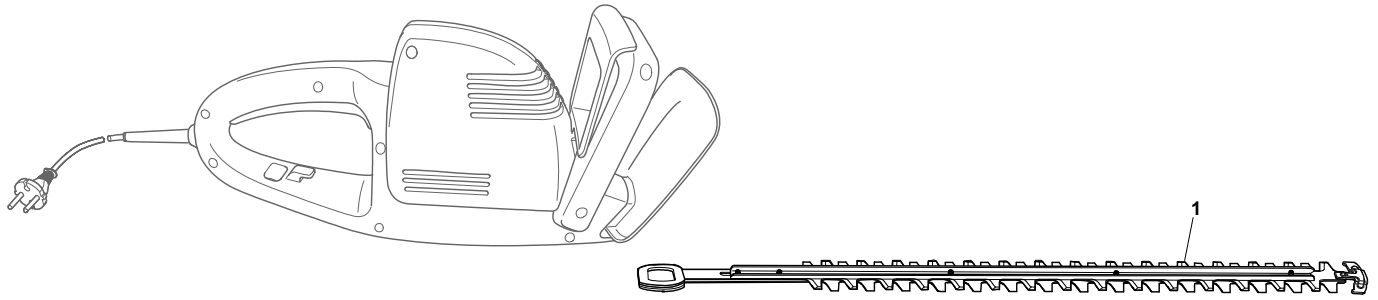

Green Passion

Illustrated Parts List

XH 505 - Model Year 2008

- Use GLOBAL GARDEN PRODUCT Genuine Spare Parts specified in the parts list for repair and/or replacement.
- The contents described in the parts list may change due to improvement.
- The drawings of the spare parts are only indicative and might not represent the part in question exactly.
- The indications "right" - "left" - "front" - "rear" refer to the position of the operator when using the machine.
- When placing orders of parts for repair and/or replacement, make sure that the illustrated parts list is the one applying to the machine's year of manufacture, as shown on the identification plate attached to the machine.

XH 505

XH 505 - Model Year 2008

Pos.	Part no.	Q.ty	Description	Remarks
1	183305000/0	1	Blades (505)	
2	183305001/0	1	Blades (606)	