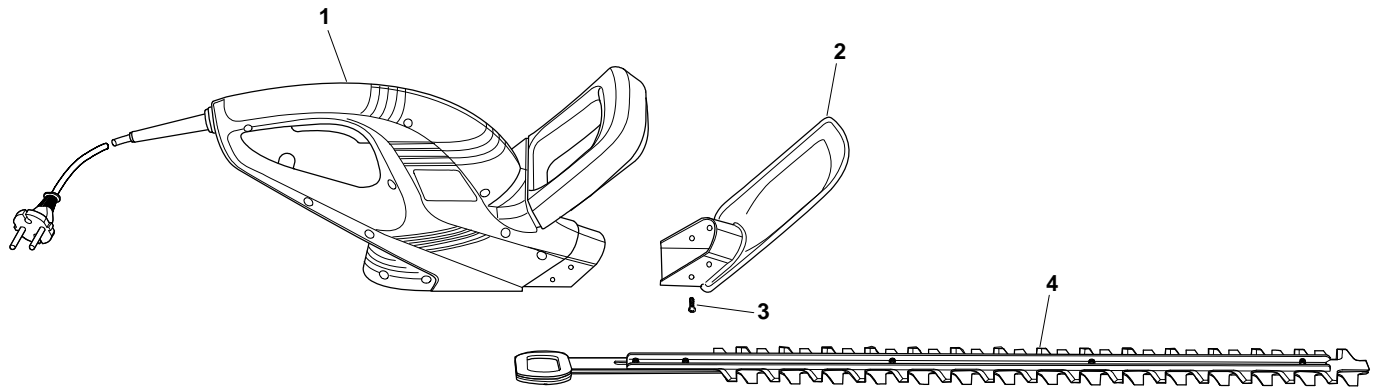

Green Passion

Illustrated Parts List

XH 470 E - Model Year 2008

- Use GLOBAL GARDEN PRODUCT Genuine Spare Parts specified in the parts list for repair and/or replacement.
- The contents described in the parts list may change due to improvement.
- The drawings of the spare parts are only indicative and might not represent the part in question exactly.
- The indications "right" - "left" - "front" - "rear" refer to the position of the operator when using the machine.
- When placing orders of parts for repair and/or replacement, make sure that the illustrated parts list is the one applying to the machine's year of manufacture, as shown on the identification plate attached to the machine.

Pos.	Part no.	Q.ty	Description	Remarks
1	1911-1622-02	1	Motor Assy, Red	
2	1911-1623-01	1	Hand Guard	
3	1911-1624-01	4	Screw	
4	1911-1625-01	1	Blades	540
4	1911-1626-01	1	Blades	470