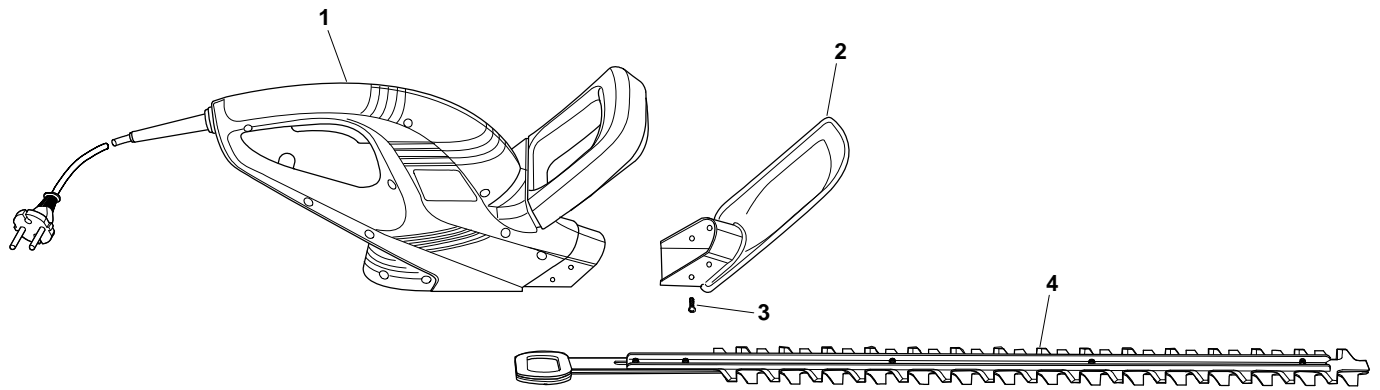

Green Passion

Illustrated Parts List

**XH 470 E / XH 540 E - Model Year
2010**

- Use GLOBAL GARDEN PRODUCT Genuine Spare Parts specified in the parts list for repair and/or replacement.
- The contents described in the parts list may change due to improvement.
- The drawings of the spare parts are only indicative and might not represent the part in question exactly.
- The indications "right" - "left" - "front" - "rear" refer to the position of the operator when using the machine.
- When placing orders of parts for repair and/or replacement, make sure that the illustrated parts list is the one applying to the machine's year of manufacture, as shown on the identification plate attached to the machine.

Pos.	Part no.	Q.ty	Description	Remarks
1	1911-1622-02	1	Motor Assy, Red	
2	1911-1623-01	1	Hand Guard	
3	1911-1624-01	4	Screw	
4	1911-1625-01	1	Blades	
4	1911-1626-01	1	Blades	470