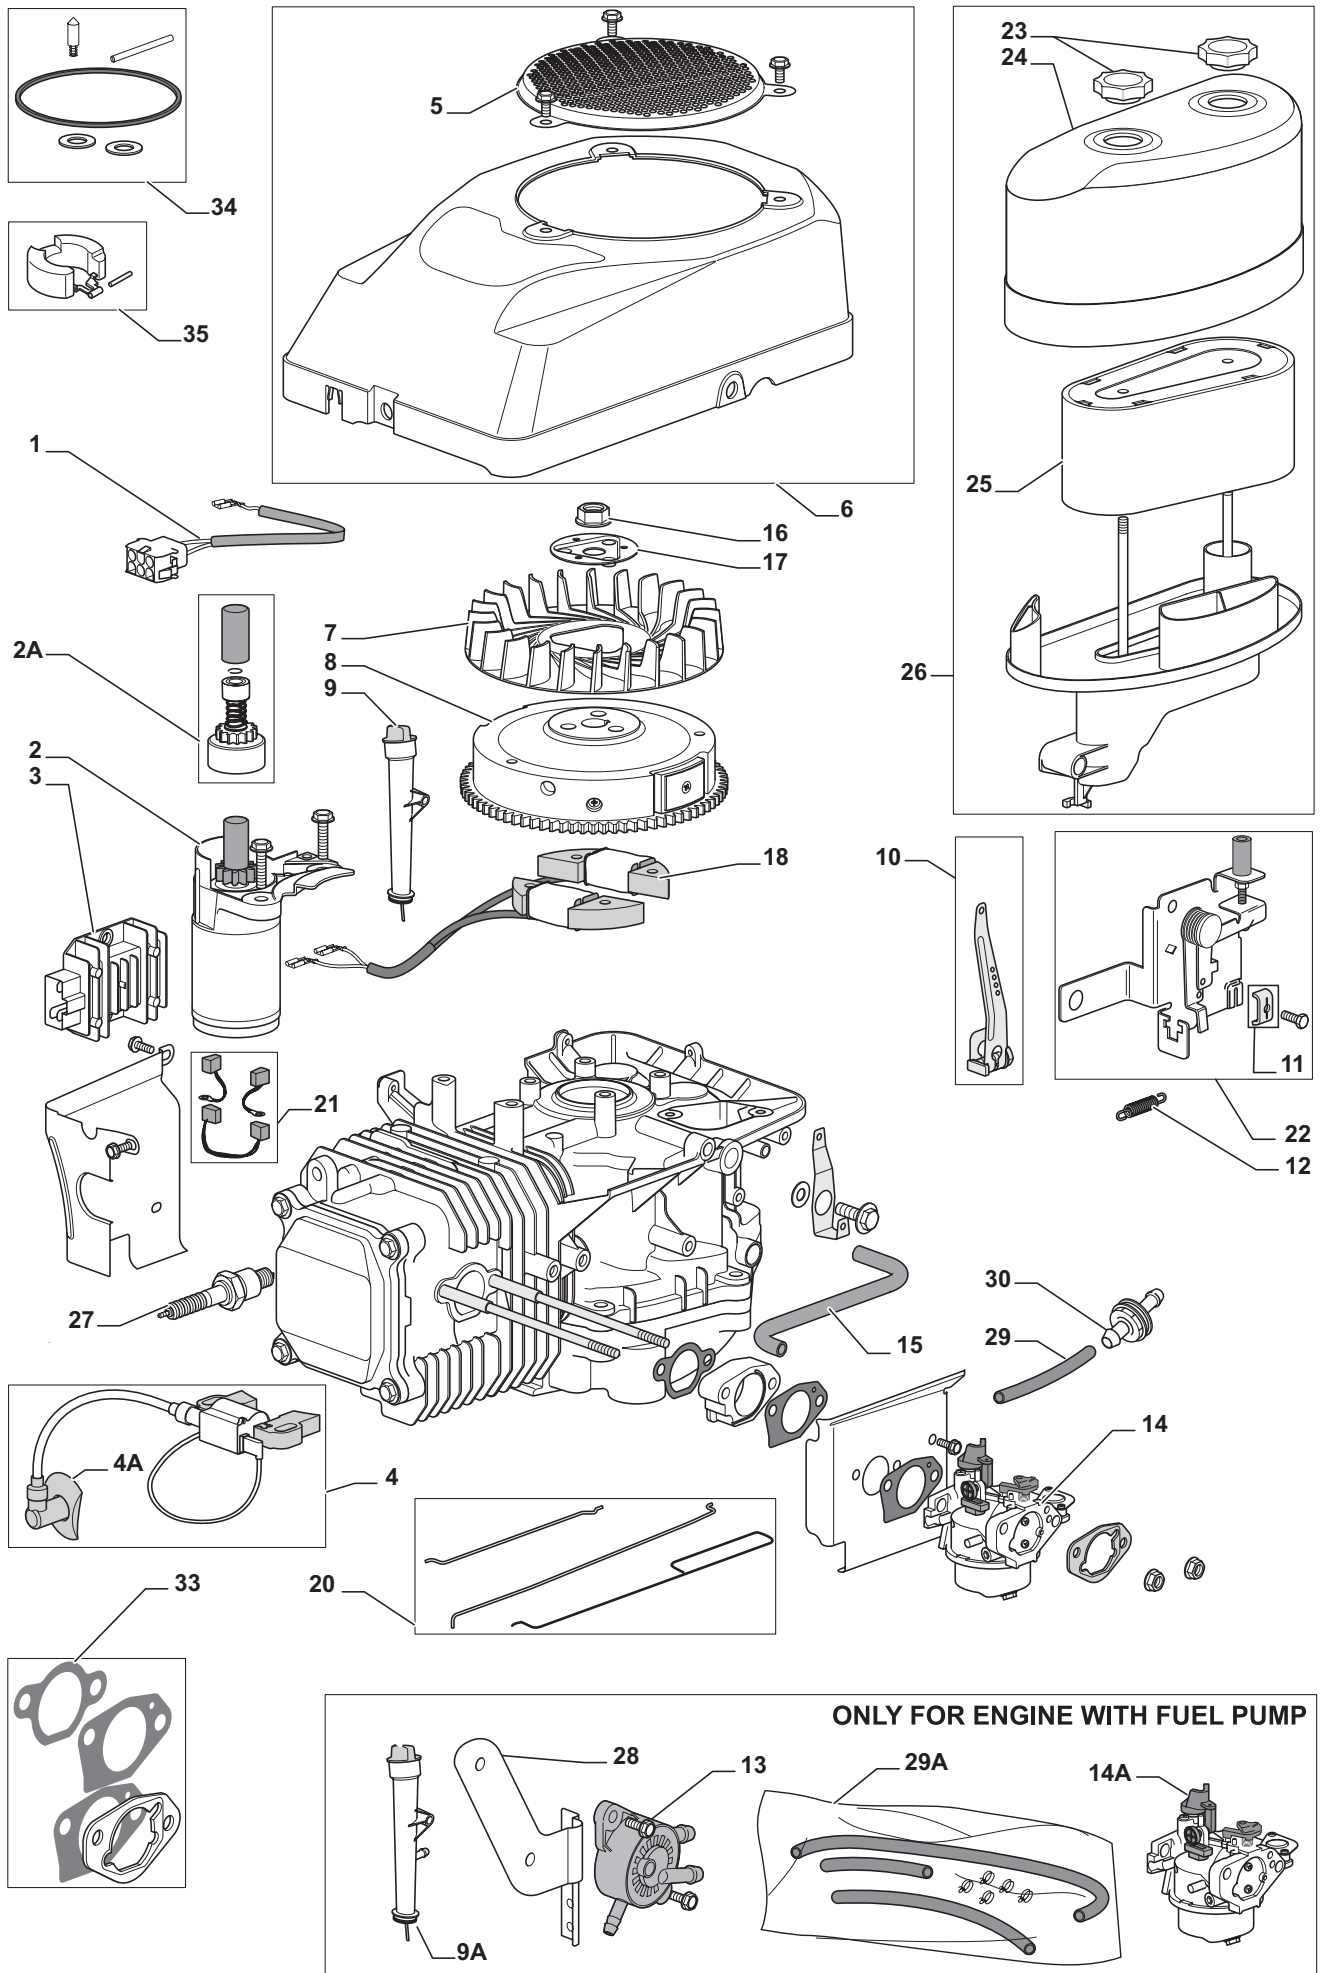

Ausgabe Issue 2010-31		Bild Nr Picture No 2414A		GGP- MOTOR WM 14 (432 cc)		GGP- ENGINE WM 14 (432 cc)		Seite Page 172	
Pos. Fig.	Anzahl/Quantity				Artikel Nr. Part No	Bezeichnung	Description	Satz Kit	Anmerkung Notes
	WM 14								
1	1				118550207/0	Kabel	Output wire- rectifier		
2	1				118550214/0	Startmotor	Starter motor		
2A	1				118550365/1	Reparatursatz	Repair kit.....		
3	1				118550208/0	Gleichrichter	Rectifier		
4	1				118550209/0	Elektronikspule	Electronic coil		
4A	1				118550448/0	• Zündkerzenhut.....	• Spark plug terminal.....		
5	1				118550203/0	• Ventilatordeckel	• Fan cover		
6	1				118550215/0	Haube kpl	Blower housing assy		
7	1				118550235/0	Ventilator	Cooling fan.....		
8	1				118550234/1	Schwungrad	Flywheel		
9	1				118550205/1	Ölrohr kpl	Oil filler assy		
9A	1				118550444/0	Ölrohr kpl	Oil filler assy		w fuel pump
10	1				118550330/1	Regulierhebel.....	Governor lever		
11	1				118550212/0	• Klemme	• Casing clamp		
12	1				118550213/0	Regulierfeder.....	Governor spring.....		
13	1				118550349/1	Benzinpumpe.....	Fuel pump		w fuel pump
14	1				118550374/0	Vergaser	Carburettor.....		
14A	1				118550375/0	Vergaser	Carburettor.....		w fuel pump
15	1				118550225/1	Schlauch.....	Breather tube		
16	1				118550237/0	Mutter.....	Nut		
17	1				118550236/0	Startscheibe.....	Starter pulley.....		
18	1				118550210/1	Ladespule	Charge coil.....		
20	1				118550239/1	Regulierstange.....	Governor rod.....		
21	1				118550332/1	Bürsten.....	Brush hold		
22	1				118550331/1	Regulierplatte	Remote control plate.....		
23	2				118550201/0	• Knopf.....	• Knob		
24	1				118550200/0	• Luftfilterdeckel.....	• Air cleaner cover		
25	1				118550199/0	• Filterelement.....	• Air filter		
26	1				118550202/1	Luftfilter kpl	Air cleaner assy.....		
27	1				9400- 0244- 00	Zündkerzen.....	Spark plug.....		Champion RC12YC
28	1				118550348/1	Halterung.....	Fuel pump bracket		
29	1				118550432/0	Benzinschlauch.....	Fuel line.....		
29A	1				118550441/0	Benzinschlauch.....	Fuel line.....		w fuel pump
30	1				118550354/1	Benzinfilter.....	Fuel filter		
33	1				118550217/0	Dichtungssatz.....	Gasket set		
34	1				118550442/0	Dichtungssatz- Verg.....	Gasket set- carb		
35	1				118550440/0	Reparatursatz- Verg.....	Repair kit- carb.....