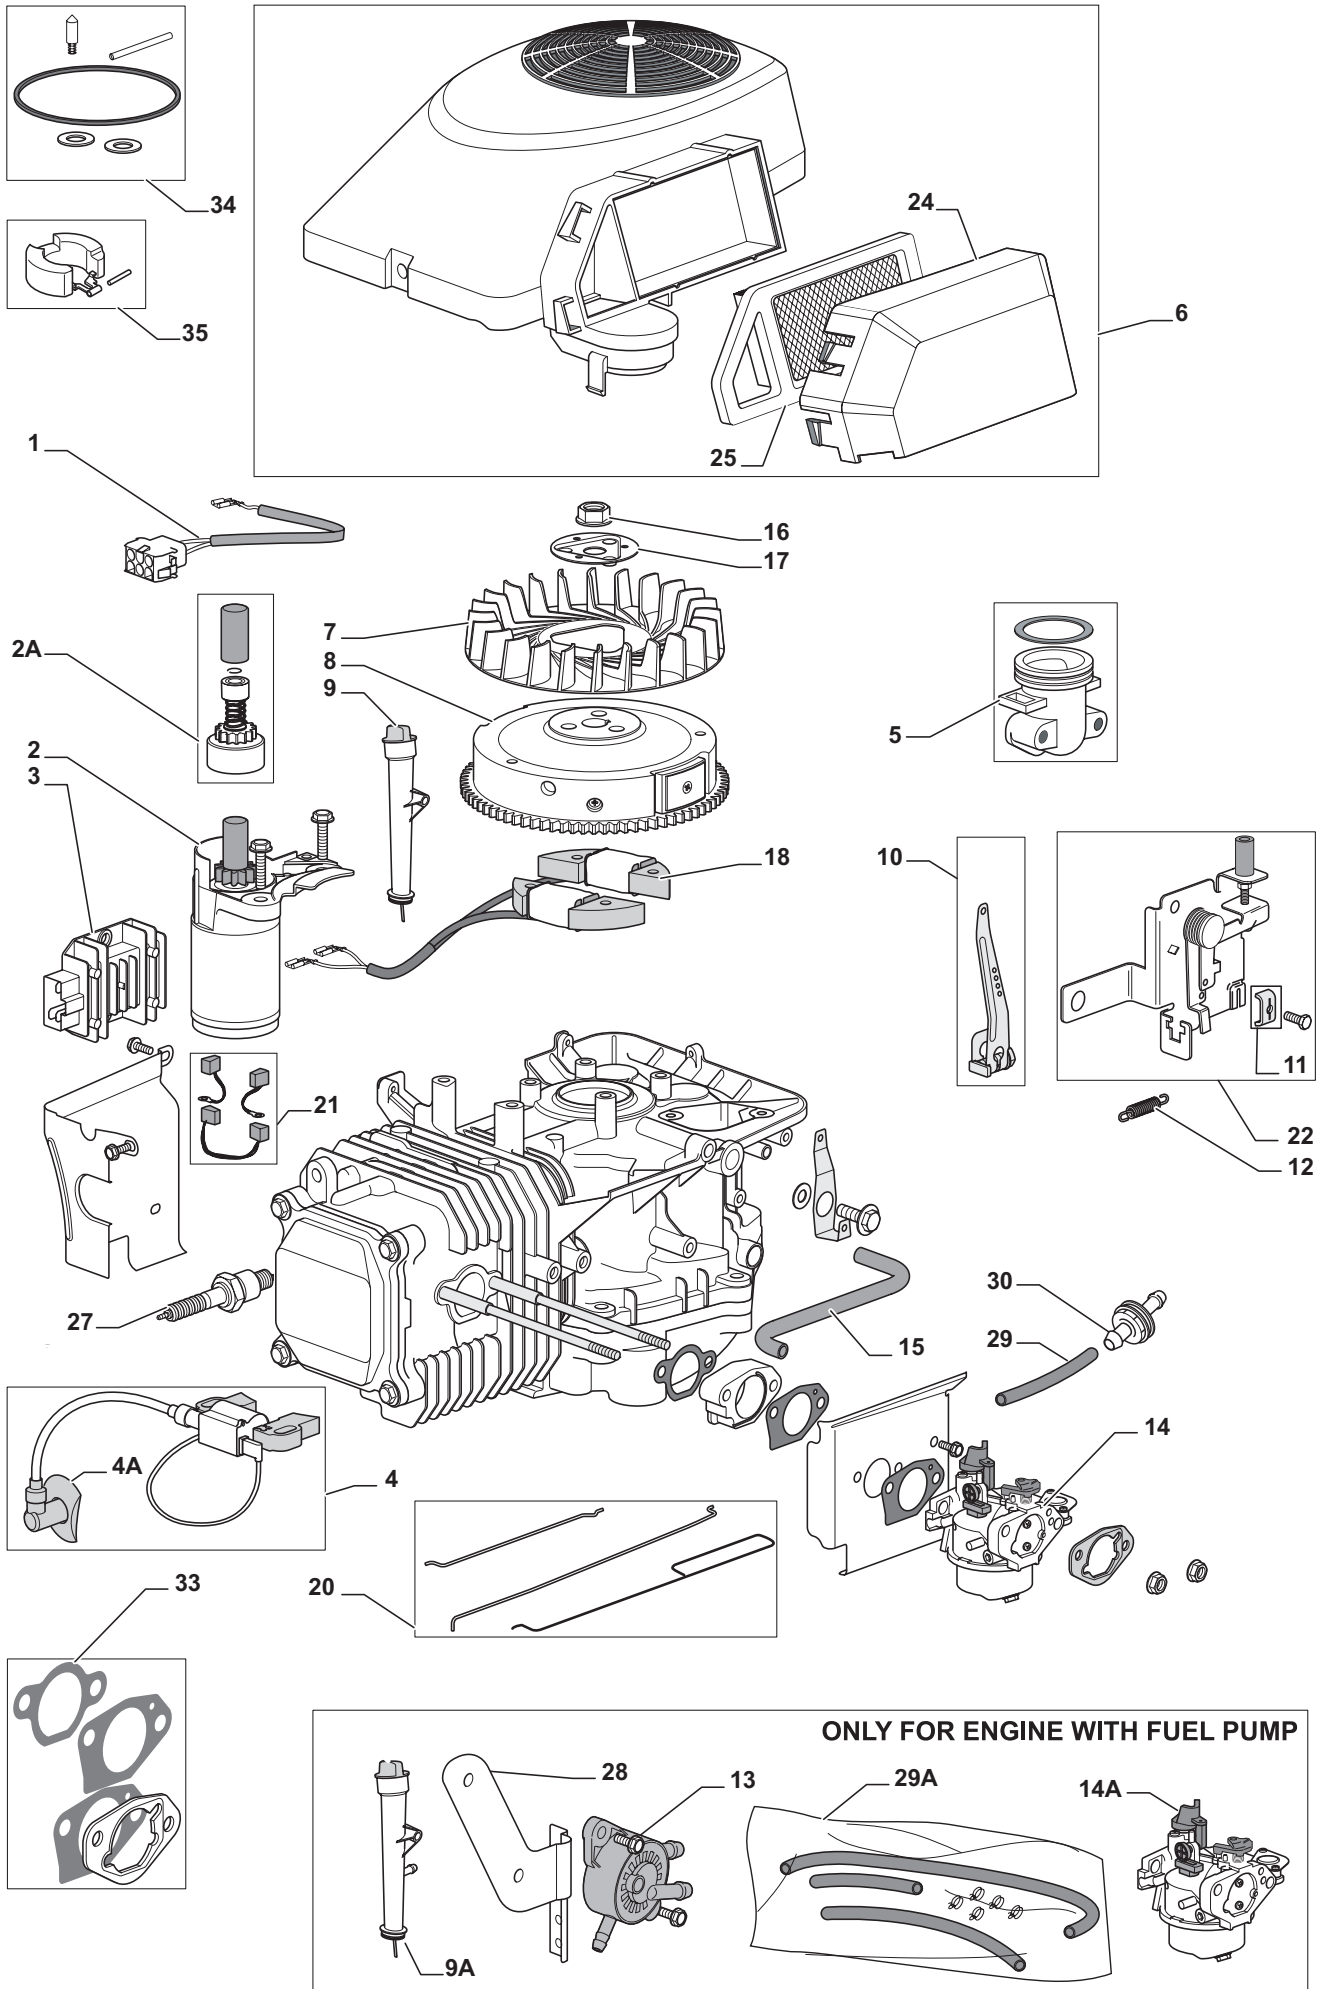

Ausgabe Issue 2010-31		Bild Nr Picture No 2346B		GGP- MOTOR WM 12- 12,5 (414 cc)		GGP- ENGINE WM 12- 12,5 (414 cc)		Seite Page 170	
Pos. Fig.	Anzahl/Quantity				Artikel Nr. Part No	Bezeichnung	Description	Satz Kit	Anmerkung Notes
	WM 12 12,5								
1	1				118550207/0	Kabel	Output wire- rectifier		
2	1				118550214/0	Startmotor	Starter motor		
2A	1				118550365/1	Reparaturatz	Repair kit.....		
3	1				118550208/0	Gleichrichter	Rectifier		
4	1				118550209/0	Elektronikspule	Electronic coil		
4A	1				118550448/0	• Zündkerzenhut.....	• Spark plug terminal.....		
5	1				118550320/1	Einsaugrohr	Intake manifold		
6	1				118550319/0	Deckel kpl	Cover assy		
7	1				118550235/0	Ventilator	Cooling fan.....		
8	1				118550234/1	Schwungrad	Flywheel		
9	1				118550205/1	Ölrohr kpl	Oil filler assy		
9A	1				118550444/0	Ölrohr kpl	Oil filler assy		w fuel pump
10	1				118550330/1	Regulierhebel.....	Governor lever		
11	1				118550212/0	• Klemme	• Casing clamp		
12	1				118550213/0	Regulierfeder.....	Governor spring.....		
13	1				118550349/1	Benzinpumpe.....	Fuel pump		w fuel pump
14	1				118550434/0	Vergaser	Carburettor.....		
14A	1				118550435/0	Vergaser	Carburettor.....		w fuel pump
15	1				118550325/1	Schlauch.....	Breather tube		
16	1				118550237/0	Mutter.....	Nut		
17	1				118550236/0	Startscheibe.....	Starter pulley.....		
18	1				118550210/1	Ladespule	Charge coil.....		
20	1				118550239/1	Regulierstange.....	Governor rod.....		
21	1				118550332/1	Bürsten.....	Brush hold		
22	1				118550331/1	Regulierplatte	Remote control plate.....		
24	1				118550322/0	• Filterdeckel	• Air cleaner cover		
25	1				118550321/0	• Filterelement	• Air filter element.....		
27	1				9400- 0244- 00	Zündkerzen.....	Spark plug.....		Champion RC12YC
28	1				118550348/1	Halterung	Fuel pump bracket		w fuel pump
29	1				118550432/0	Benzinschlauch.....	Fuel line.....		
29A	1				118550441/0	Benzinschlauch.....	Fuel line.....		w fuel pump
30	1				118550354/1	Benzinfilter.....	Fuel filter		
33	1				118550217/0	Dichtungssatz.....	Gasket set		
34	1				118550442/0	Dichtungssatz- Verg.....	Gasket set- carb		
35	1				118550440/0	Reparaturatz- Verg.....	Repair kit- carb.....