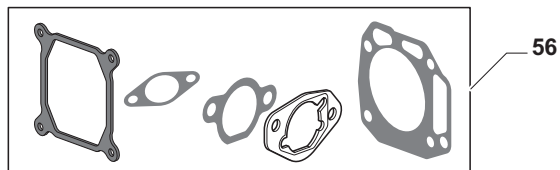

Ausgabe Issue 2010-31		Bild Nr Picture No 2347B		GGP- MOTOR WM 12- 12,5 WM 14		GGP- ENGINE WM 12- 12,5 WM 14		Seite Page 174	
Pos. Fig.	Anzahl/Quantity				Artikel Nr. Part No	Bezeichnung	Description	Satz Kit	Anmerkung Notes
	WM 12 12,5	WM 14							
31	1	1			118550445/0	Deckel- Kurbelgehäuse	Crankcase cover assy.....		
32	1	1			118550224/0	• Ölpumpe	• Oil pump		
33	1	1			118550226/0	Regulierhebel.....	Governor lever		
34	1	1			118550243/0	Nockenwelle	Camshaft.....		
35	1	1			118550347/0	• Regulierrad	• Speed governor.....		
36	1	1			118550232/0	Kurbelwelle	Crankshaft.....		
37	1	1			118550227/0	• Kugellager.....	• Ball bearing		
38	1	1			118550233/0	Zylinderkopf.....	Cylinder head		
39	1	1			118550206/0	Deckel.....	Head cover		
40	1	1			118550242/0	Druckstangensatz.....	Push rod set.....		
41	1				118550328/1	Kolben kpl.....	Piston assy		
41		1			118550329/1	Kolben kpl.....	Piston assy		
42	1	1			118550223/0	• Ölpumpendeckel	• Oil pump cover.....		
43	1	1			118550231/0	Pleuel.....	Connecting rod		
44	2	2			118550443/0	• Dichtring.....	• Oil seal		
45	1	1			118550446/0	Dichtung.....	Gasket		
46	1	1			118550355/1	• Dichtung	• Crankcase gasket		
50	1	1			118550240/0	Einsaugventil	Intake valve		
51	1	1			118550241/0	Auspuffventil	Exhaust valve		
52	1	1			118550334/0	Ventilarm	Valve arm		
53	1				118550438/0	Dichtungssatz.....	Gasket set		
53		1			118550450/0	Dichtungssatz.....	Gasket set		
54	1	1			118550220/0	Schutzblech	Shroud comp kit		
55	1				118550436/0	Kolbenringsatz.....	Piston ring set.....		
55		1			118550447/0	Kolbenringsatz.....	Piston ring set.....		
56	1				118550437/0	Dichtungssatz.....	Gasket set- cyl.head		
56		1			118550449/0	Dichtungssatz.....	Gasket set- cyl.head		
99	1				118550439/0	Motor kpl.....	Engine assy.....		
99		1			118550451/0	Motor kpl.....	Engine assy.....