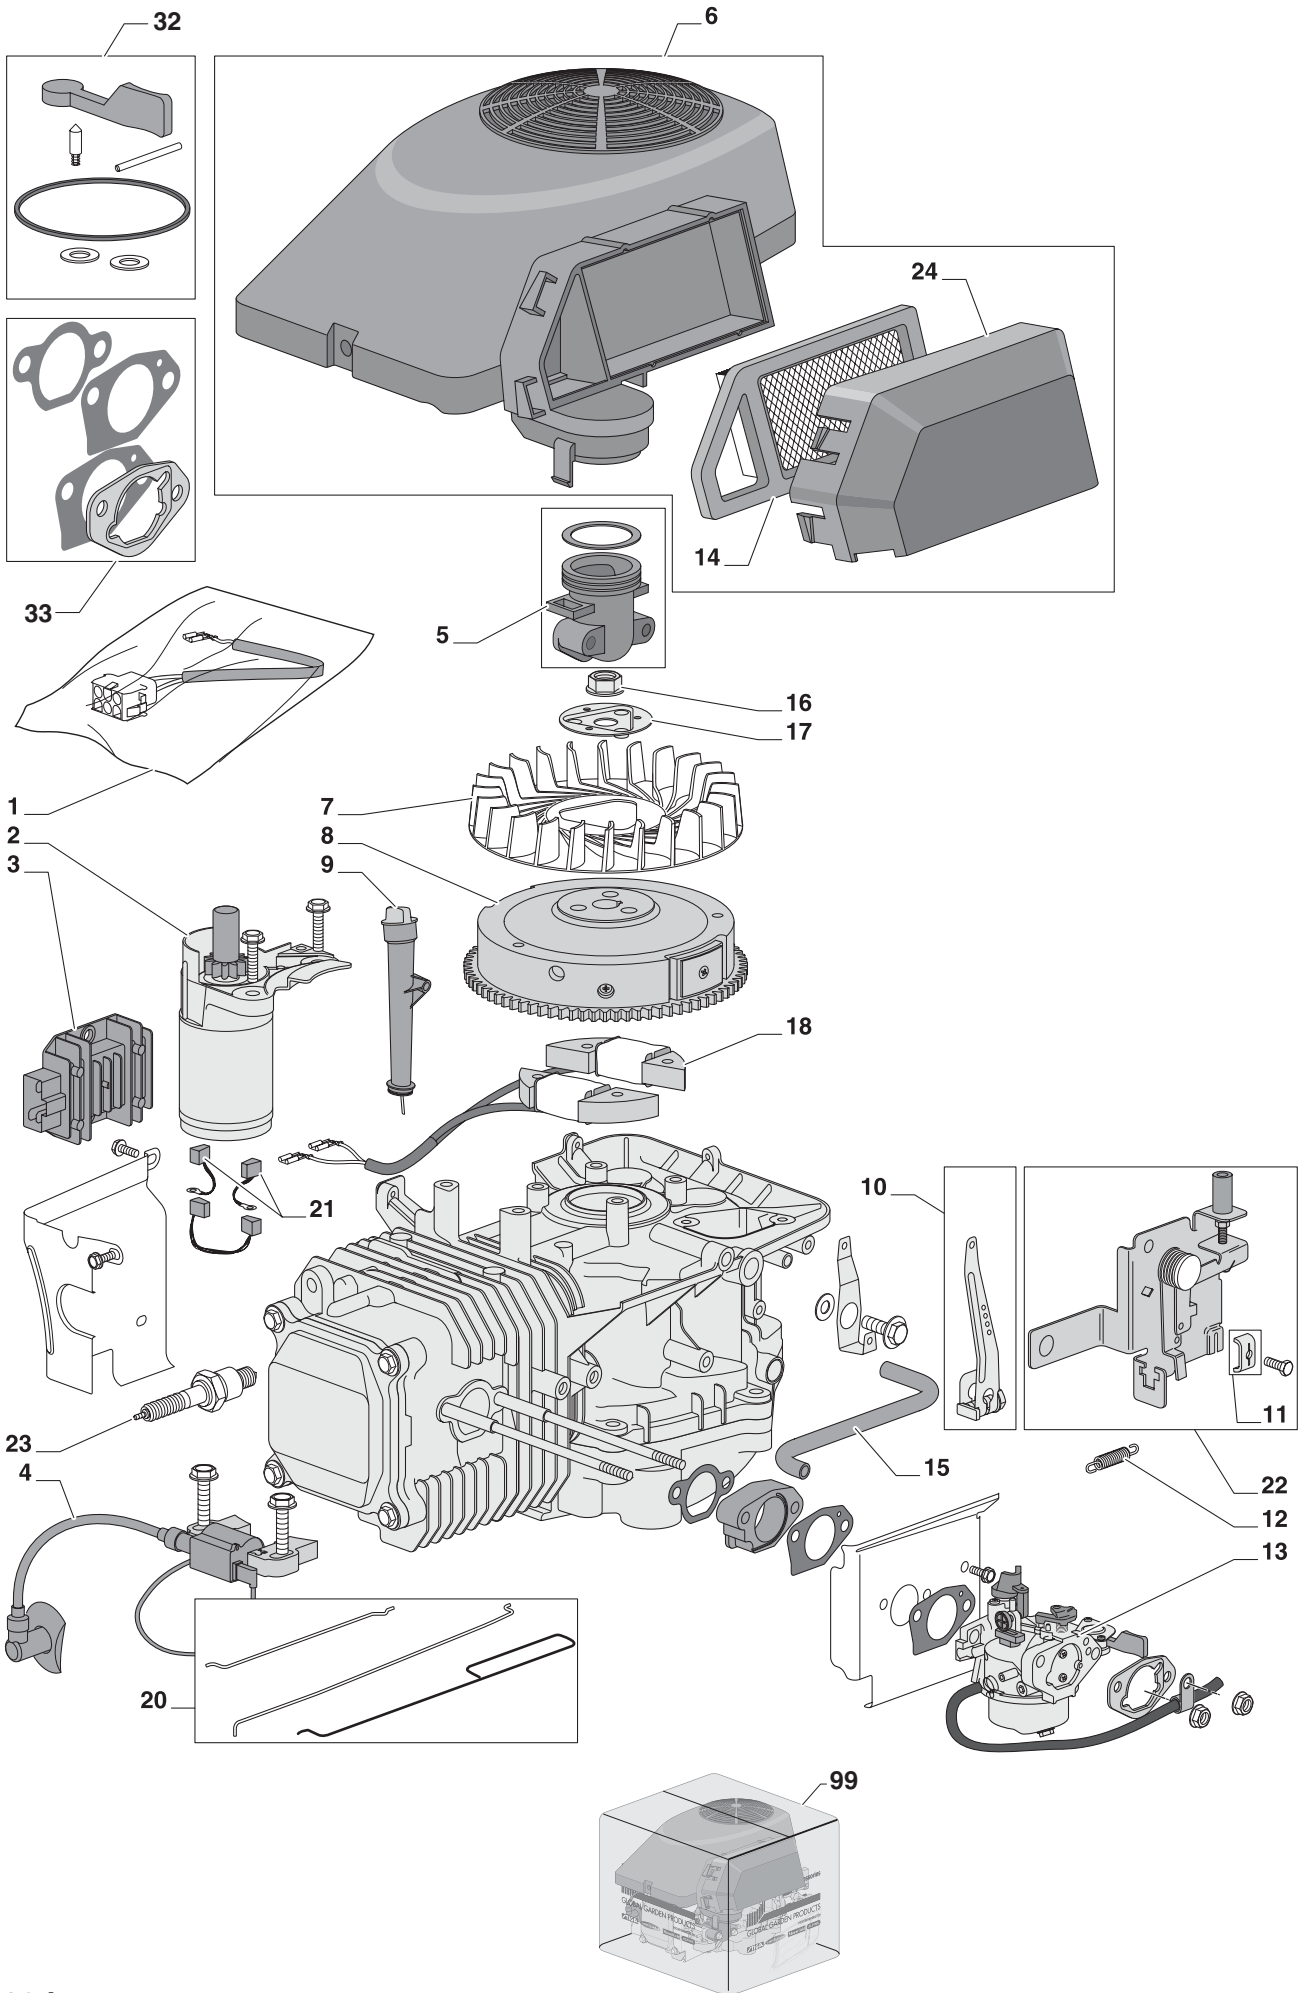

Utgåva Issue		Bildnr Picture No		GGP- MOTOR WM 12		GGP- ENGINE WM 12		Sida Page	
2009- 31		2346A						184	
Pos. Fig.	Antal/Quantity				Art nr Part No	Benämning	Description	Sats Kit	Anmärkning Notes
	WM12								
1	1				118550207/0	Kabel- likriktare	Output wire- rectifier		
2	1				118550214/0	Startmotor	Starter motor		
3	1				118550208/0	Likriktare	Rectifier		
4	1				118550209/0	Elektronikspole	Electronic coil		
5	1				118550320/0	Insugningsrör	Intake manifold		
6	1				118550319/0	Flätkåpa kpl	Cover assy		
7	1				118550235/0	Kylfläkt	Cooling fan		
8	1				118550234/0	Svänghjul	Flywheel		
9	1				118550205/0	Oljepåfyllning kpl	Oil filler assy		
10	1				118550330/0	Regulatorarm	Governor lever		
11	1				118550212/0	• Wireklämma	• Casing clamp		
12	1				118550213/0	Regulatorfjäder	Governor spring		
13	1				118550323/0	Förgasare	Carburettor		
14	1				118550321/0	• Luftfilter	• Air filter element		
15	1				118550325/0	Ventilationssläng	Breather tube		
16	1				118550237/0	Mutter	Nut		
17	1				118550236/0	Startskiva	Starter pulley		
18	1				118550210/0	Laddningsspole	Charge coil		
20	1				118550239/0	Regulatorlänk kpl	Governor rod assy		
21	1				118550332/0	Borstar	Brush hold		
22	1				118550331/0	Reglageplatta	Remote control plate		
23	1				9400- 0244- 00	Tändstift	Spark plug		
24	1				118550322/0	• Luftfilterkåpa	• Air cleaner cover		
32	1				118550216/0	Rep.sats- förgasare	Repair kit- carb		
33	1				118550217/0	Packningssats	Gasket set		
99	1				1134- 9504- 01	Motor kpl	Engine assy