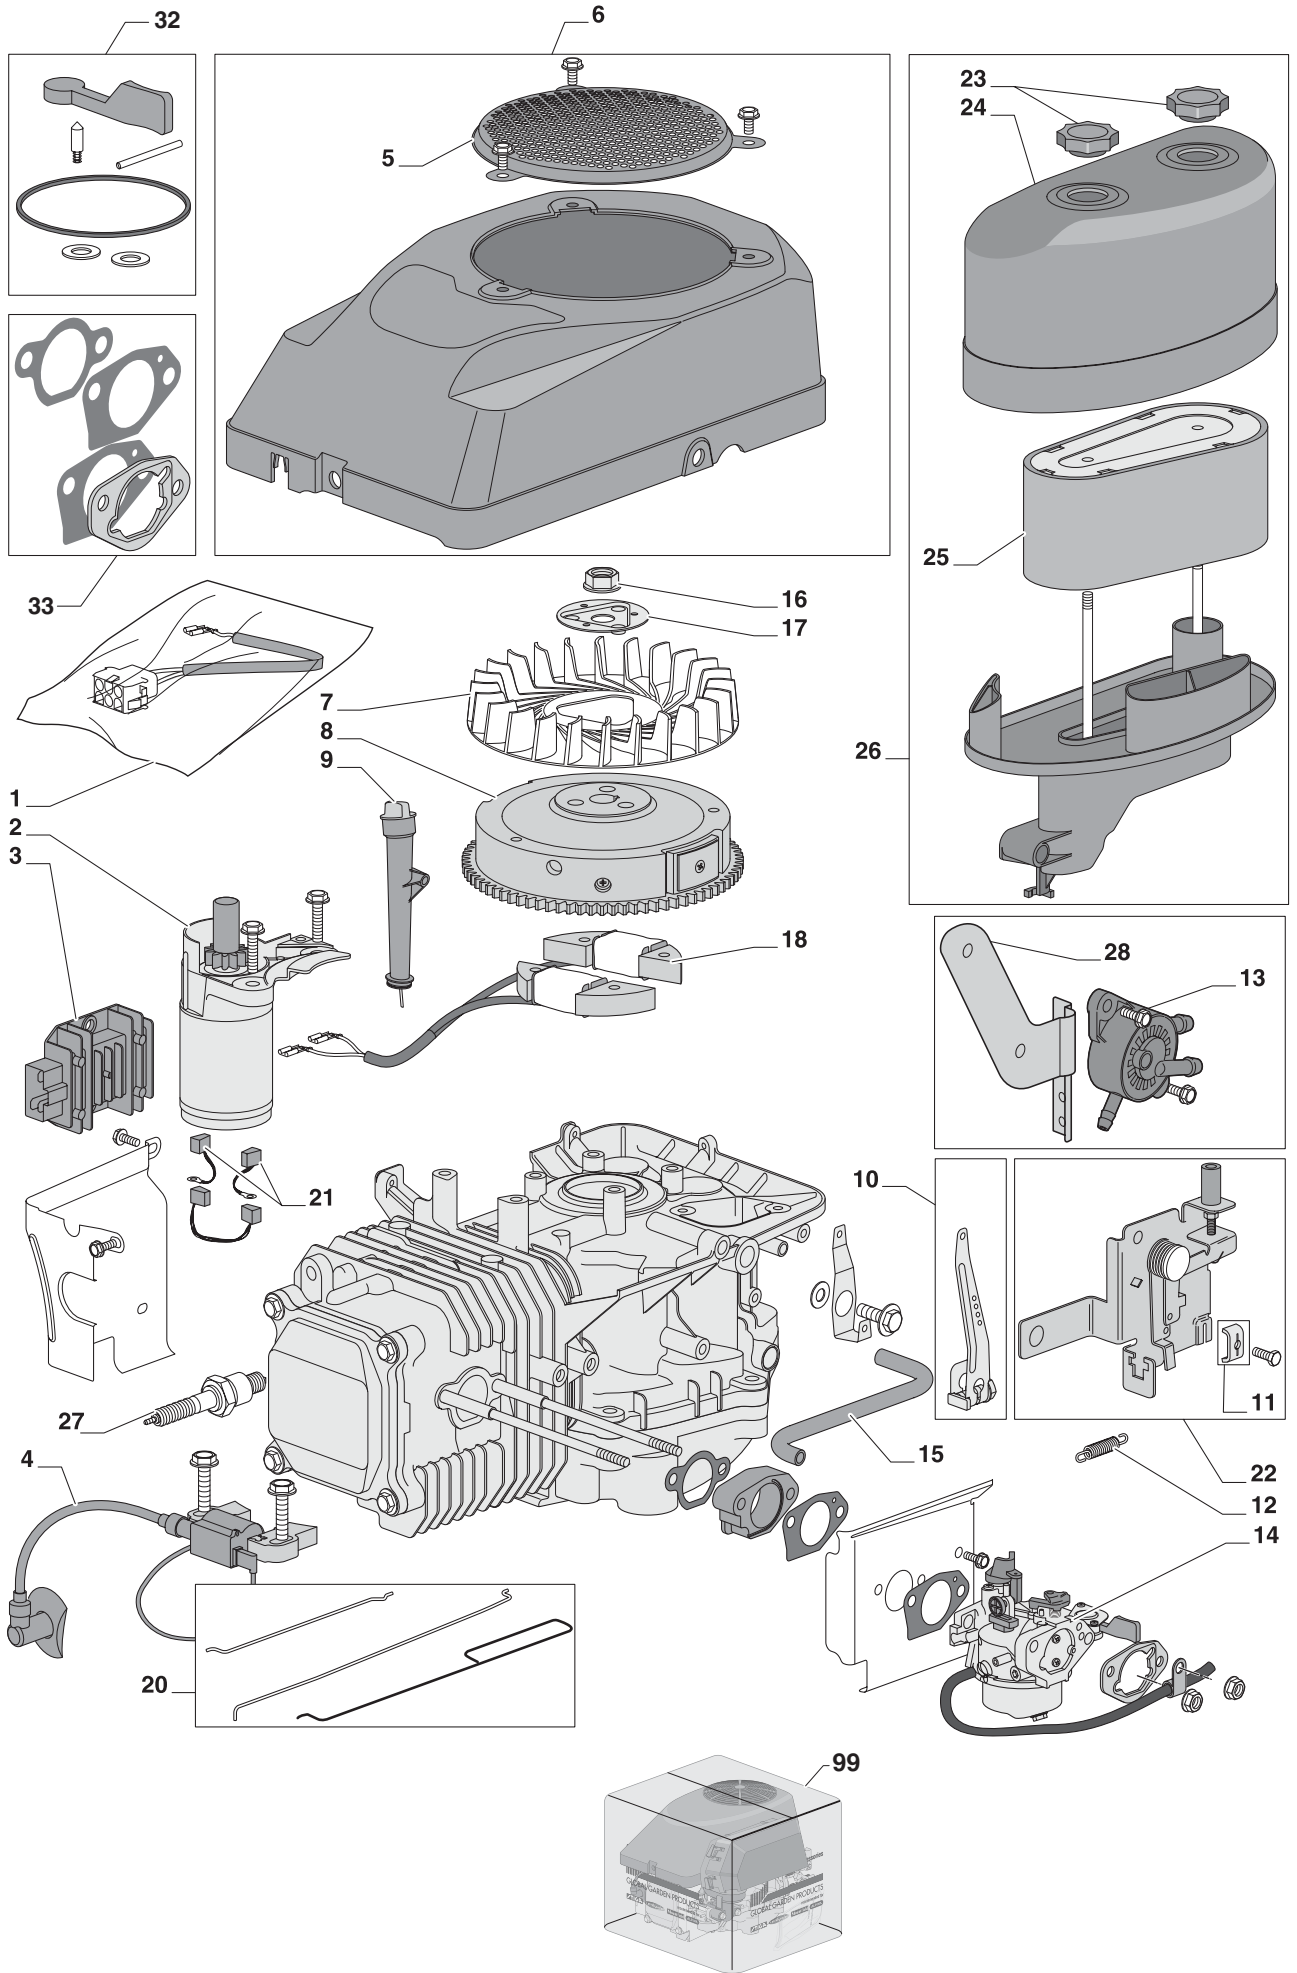

Utgåva Issue		Bildnr Picture No		GGP- MOTOR WM 14		GGP- ENGINE WM 14		Sida Page	
2009- 31		2414						186	
Pos. Fig.	Antal/Quantity				Art nr Part No	Benämning	Description	Sats Kit	Anmärkning Notes
	WM14								
1	1				118550207/0	Kabel- likriktare	Output wire- rectifier		
2	1				118550214/0	Startmotor	Starter motor		
3	1				118550208/0	Likriktare	Rectifier		
4	1				118550209/0	Elektronikspole	Electronic coil		
5	1				118550203/0	• Fläktgaller	• Fan cover		
6	1				118550215/0	Fläkthus kpl	Blower housing assy		
7	1				118550235/0	Kylfläkt.....	Cooling fan.....		
8	1				118550234/0	Svänghjul.....	Flywheel		
9	1				118550205/0	Oljepåfyllning kpl	Oil filler assy		
10	1				118550330/0	Regulatorarm.....	Governor lever		
11	1				118550212/0	• Wireklämma	• Casing clamp		
12	1				118550213/0	Regulatorfjäder.....	Governor spring.....		
13	1				118550349/0	Bränslepump	Fuel pump		
14	1				118550324/0	Förgasare kpl.....	Carburettor assy		
15	1				118550225/0	Ventilationssläng	Breather tube		
16	1				118550237/0	Mutter.....	Nut		
17	1				118550236/0	Startskiva.....	Starter pulley.....		
18	1				118550210/0	Laddningsspole	Charge coil.....		
20	1				118550239/0	Regulatorlänk kpl.....	Governor rod assy		
21	1				118550332/0	Borstar.....	Brush hold		
22	1				118550331/0	Reglageplatta.....	Remote control plate.....		
23	2				118550201/0	• Knopp.....	• Knob		
24	1				118550200/0	• Luftrenarlock	• Air cleaner cover		
25	1				118550199/0	• Luftfilter	• Air filter		
26	1				118550202/0	Luftfilter kpl	Air cleaner assy.....		
27	1				9400- 0244- 00	Tändstift	Spark plug.....		
28	1				118550348/0	Fäste.....	Bracket		
32	1				118550216/0	Rep.sats- förgasare.....	Repair kit- carb.....		
33	1				118550217/0	Packningssats	Gasket set		
99	1				1134- 9501- 01	Motor kpl.....	Engine assy.....