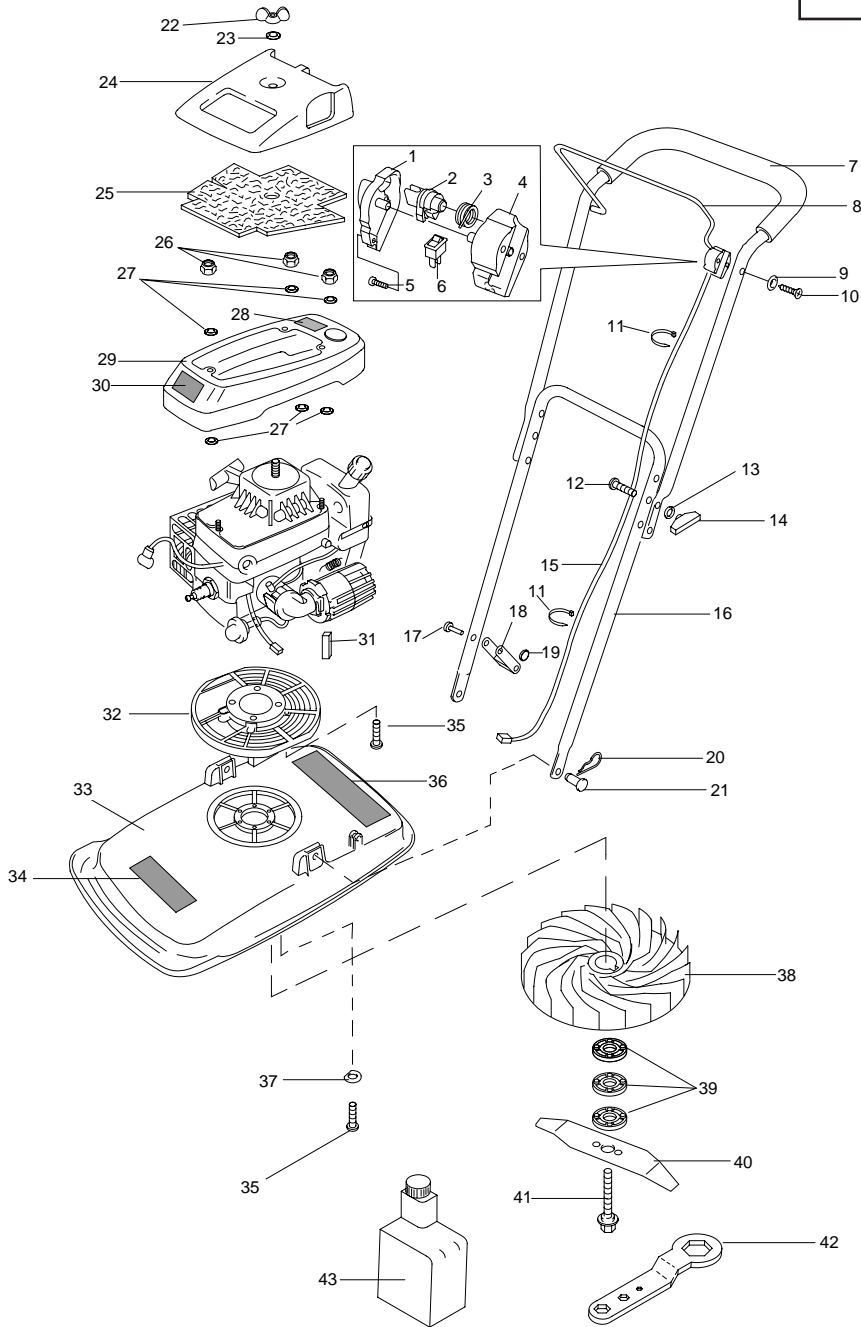

MODEL	L400
PRODUCT NO.	9634043

PARTS LIST

PRODUCT APPLICATION
 9634043-59 GB,EI,F,B,NL,A,D,
 CH,E,P,I,N,DK,S,SF

Key	Part Number	Description	Qty	Key	Part Number	Description	Qty
01	5127408-00/2	COVER	1	22	5149259-00/3	NUT,WING	1
02	5138255-00/4	ACTUATOR	1	23	5146338-00/8	WASHER	1
03	5149240-00/3	SPRING	1	24	5106763-00/5	DEBRIS GUARD	1
04	5127407-00/4	HOUSING	1	25	5127604-00/6	FILTER	1
05	5146672-00/0	SCREW	3	26	5149241-00/1	NUT	3
06	5149222-00/1	SWITCH	1	27	5140266-00/7	WASHER	6
07	5117812-05/6	HANDLE, UPPER	1	28	5149607-00/3	LABEL	1
08	5117849-01/7	BAIL ARM	1	29	5106625-01/4	COWL	1
09	5149313-00/8	WASHER	1	30	5138342-00/0	LABEL	1
10	5149282-00/5	SCREW	1	31	5149443-00/3	KEY	1
11	5147150-00/6	TIE WRAP	5	32	5106660-00/3	ADAPTOR	1
12	5149198-01/1	BOLT	2	33	5106205-16/3	HOOD	1
13	5140266-00/7	WASHER	2	34	5149265-00/0	LABEL-FLYMO	1
14	5137679-00/6	WING KNOB	2	35	5141585-01/7	SCREW	10
15	5149175-00/1	CABLE	1	36	5138258-01/6	LABEL:WARNING	1
16	5126696-08/6	HANDLE,LOWER	1	37	5149313-00/8	WASHER	6
17	5148506-02/4	CLEVIS PIN	1	38	5118000-06/5	IMPELLER/INSERT	1
18	5117851-00/5	UP-STOP LATCH	1	39	5138340-00/4	BLADE SPACER	1
19	5149344-00/3	WASHER,STARLOCK	1	40	5118026-00/3	BLADE	1
20	5140423-00/4	PIN,RETAINING	2	41	5149553-00/9	BLADE BOLT	1
21	5140092-03/1	PIN,PIVOT	2	42	5130109-00/1	SPANNER	1
				43	5117838-00/2	PETROL/OIL MIXING BOTTLE	1