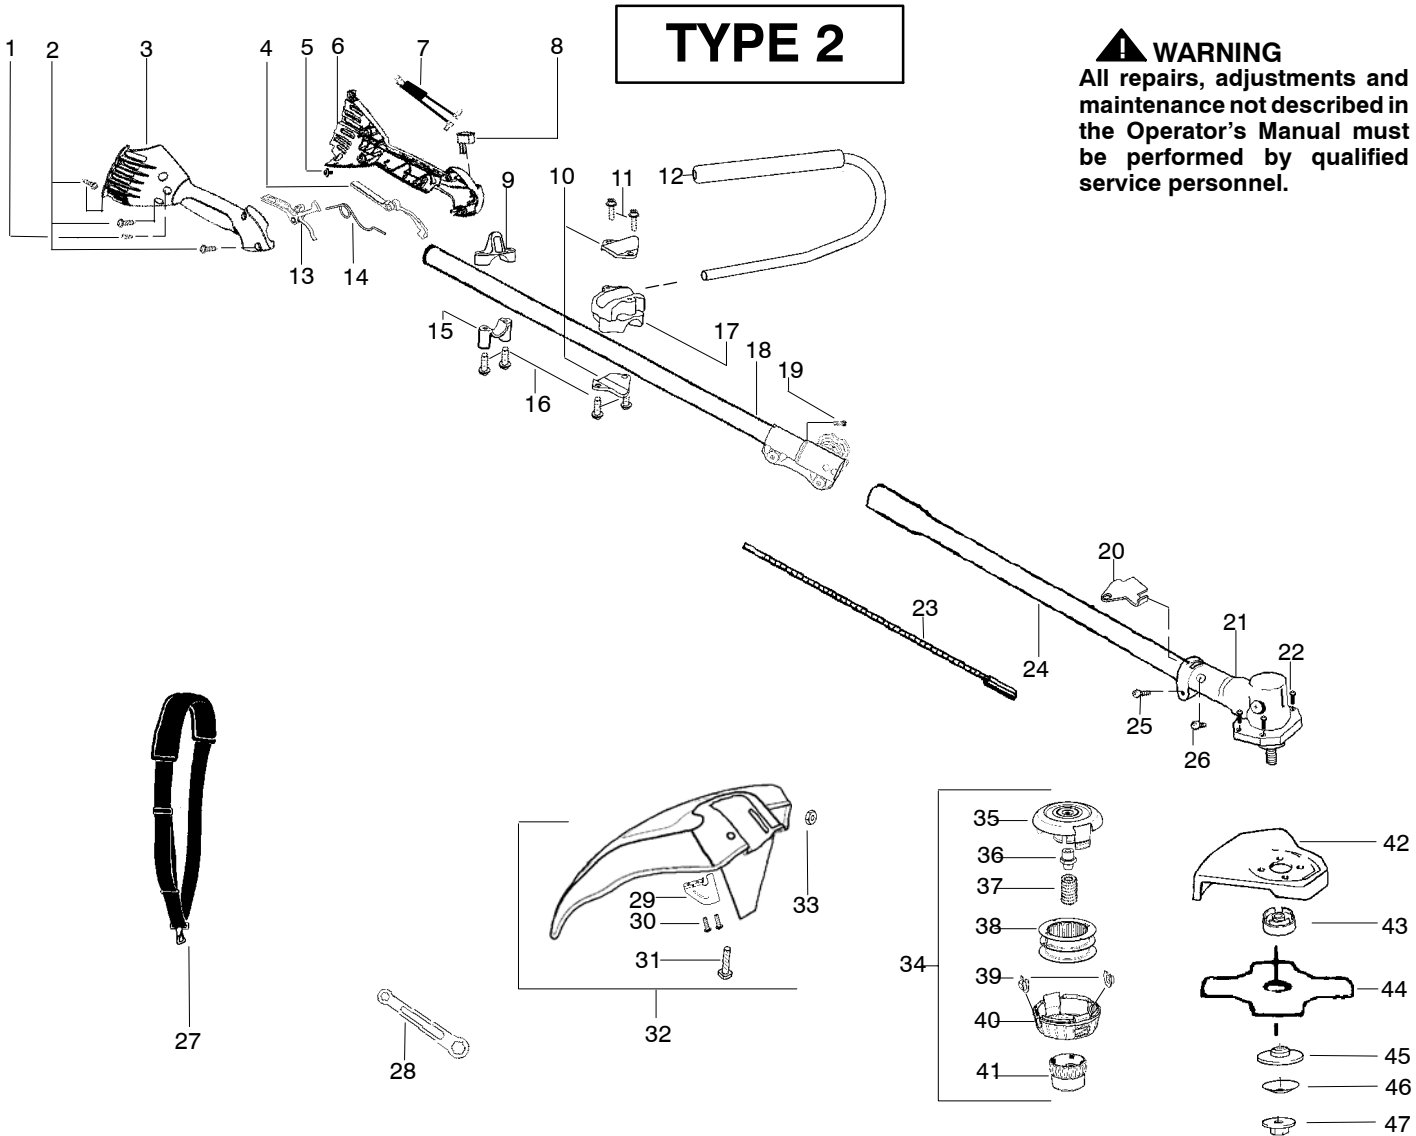

↖ = NEW PART NUMBER FOR THIS IPL

* = REFER TO THE SERVICE REFERENCE INDICATED FOR MORE INFORMATION. (LOCATED AT END OF IPL)

Ref.	Part No.	Description	Ref.	Part No.	Description	Ref.	Part No.	Description
1	530015805	Screw-alignment	21.	530096100	Gearbox	41.	537419601	Knob
2.	530015886	Screw	22.	530016312	Screw	42.	530071947	Kit-Metal Shield
3.	545018902	Hsg.-Throttle-right	23.	530096218	Shaft-Flex (lower)	43.	530095815	Dust cup
4.	545017601	Lockout-Throttle	24.	530071948	Kit-Lower Shaft	44.	530055892	Assy.-Weed Blade
5.	530016326	Screw-Cable Ret.	25.	530016014	Screw	45.	530095816	Washer
6.	545018702	Hsg.-Throttle-left	26.	530015775	Screw	46.	530016240	Washer-Belleville
7.	530058843	Assy-Wire	27.	530092085	Shoulder Strap	47.	530015793	Nut-Flange
8.	530069572	Kit-Switch	28.	530056401	Wrench	Not Shown		
9.	530057986	Clamp-Harness(upper)	29.	530052286	Limiters-Line	---		Operator Manual
10.	530058563	Clamp-Bracket	30.	530015814	Screw	545123402		(Euro 1)
11.	530015886	Screw	31.	530015820	Bolt	545123401		(Scan)
12.	530071954	Kit-Handlebar (incl. grip, cap, decal)	32.	545026701	Kit-Shield Assy. (incl. 28,29,30,31,33)	545123403		(Euro 2)
13.	545017701	Trigger-Throttle	33.	530015197	Nut	545117599		(Euro 3)
14.	530016473	Spring-lockout	34.	537419202	Assy-Head (Incl. 35 36,37,38,39,40,41)	545117598		(Euro 4)
15.	530057987	Clamp-Harness(lower)	35.	537419302	Housing	545117597		(Euro 5)
16.	530015940	Screw	36.	537419801	Adapter	545117596		(Turkish)
17.	545024501	Clamp-Handlebar	37.	537338801	Spring	545075701		Decal-Shaft Warning
18.	545024801	Kit-Upper Shaft (Incl. Flex, clamp & 19)	38.	530096328	Wound spool	530056335		Decal-Blade Direction
19.	530016344	Screw	39.	537419701	Eyelet	530031159		Wrench-Hex 5/32"
20.	530057554	Bracket-Shield	40.	537419401	Cover	530150313		Decal-Warning (upper)
						502035505		Guard-Transport