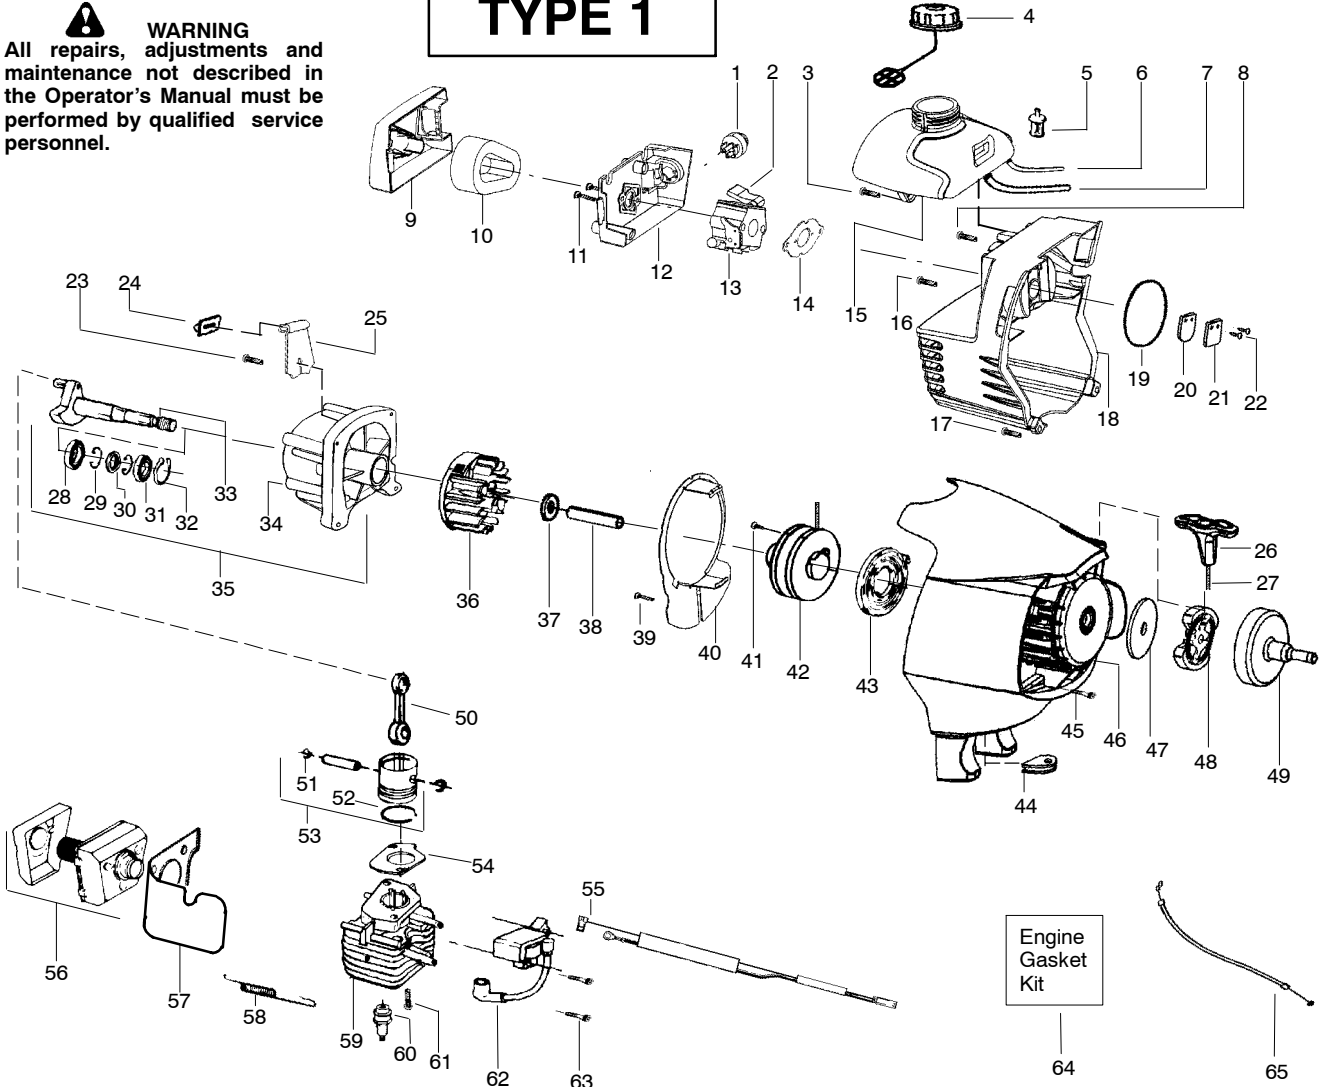

TYPE 1

WARNING
All repairs, adjustments and maintenance not described in the Operator's Manual must be performed by qualified service personnel.

Ref.	Part No.	Description	Ref.	Part No.	Description	Ref.	Part No.	Description
1.	530047721	Bulb-Purge	24.	530055492	Isolator-Tank	48.	530055122	Assy-Clutch
2.	530071717	Kit-Choke Lever	25.	530054941	Ret.-Tank	49.	530028799	Drum-Clutch
3.	530015843	Screw-tank	26.	530058742	Handle-Starter	50.	530010960	Assy-Conn. Rod
4.	530057736	Cap-Fuel w/ret.	27.	530071325	Kit-Rope	51.	530015162	Ret.-Piston pin
5.	530095646	Assy-Fuel pickup	28.	530032103	Bearing-Inner	52.	530012594	Ring-Piston
6.	530069247	Kit-Carb/Purge fuel line	29.	530015787	Retainer	53.	530071998	Kit-Piston (Incl. 51,52)
7.	530069216	Kit-Tank/Purge fuel line	30.	530019158	Seal	54.	530071401	Gasket-Cylinder(kit)
8.	530015775	Screw	31.	530032102	Bearing-Outer	55.	530058846	Assy-Leadwire
9.	530150088	Cover-Air box	32.	530015789	Ret.-Crankshaft	56.	530069310	Kit-Muffler
10.	530054946	Filter-Air	33.	530028807	Assy-Crankshaft	57.	530058957	Shield
11.	530015849	Screw-Carb.	34.	530012514	Assy-Crankcase (Incl. 28-31)	58.	530036409	Spring-Muffler
12.	530150080	Box-Air	35.	530071685	Assy-C'case/C'shaft (Incl. 32,33,34)	59.	530012488	Cylinder
13.	530071637	Assy-Carb(WT628)	36.	530055524	Assy-Flywheel	60.	952030249	Plug-Spark(RCJ-6Y)
(Note: Repair kits are not available for this carburetor)			37.	530016030	Washer	61.	530001624	Bolt-Cyl. 1/4-20"
14.	530071401	Gasket-Carb.(kit)	38.	530055620	Spacer	62.	530039218	Module-Ignition
15.	530150092	Assy-Fuel Tank	39.	530015775	Screw-Baffle	63.	530016357	Screw-Module
16.	530015771	Screw-Crankcase	40.	530054939	Plate-Baffle	64.	530071401	Kit-Gasket (Incl. 14,19, 54)
17.	530015952	Screw-Shroud	41.	530016391	Screw-Rope	65.	545026801	Assy-Throttle cable
18.	530150089	Shroud w/heat shield	42.	530071399	Kit-Pulley(incl.41)			
19.	530071401	O-ring-Shroud (kit)	43.	530042086	Spring-Starter			
20.	530027593	Valve-Reed	44.	530019182	Grommet			
21.	530054596	Stop-Reed	45.	530015810	Screw-F/hsg.			
22.	530016064	Screw-Reed stop	46.	545020003	Assy.-Fan Housing			
23.	530015875	Screw-Retainer	47.	530094189	Washer-Clutch			

✓ = NEW PART NUMBER FOR THIS IPL

* = REFER TO THE SERVICE REFERENCE INDICATED FOR MORE INFORMATION. (LOCATED AT END OF IPL)