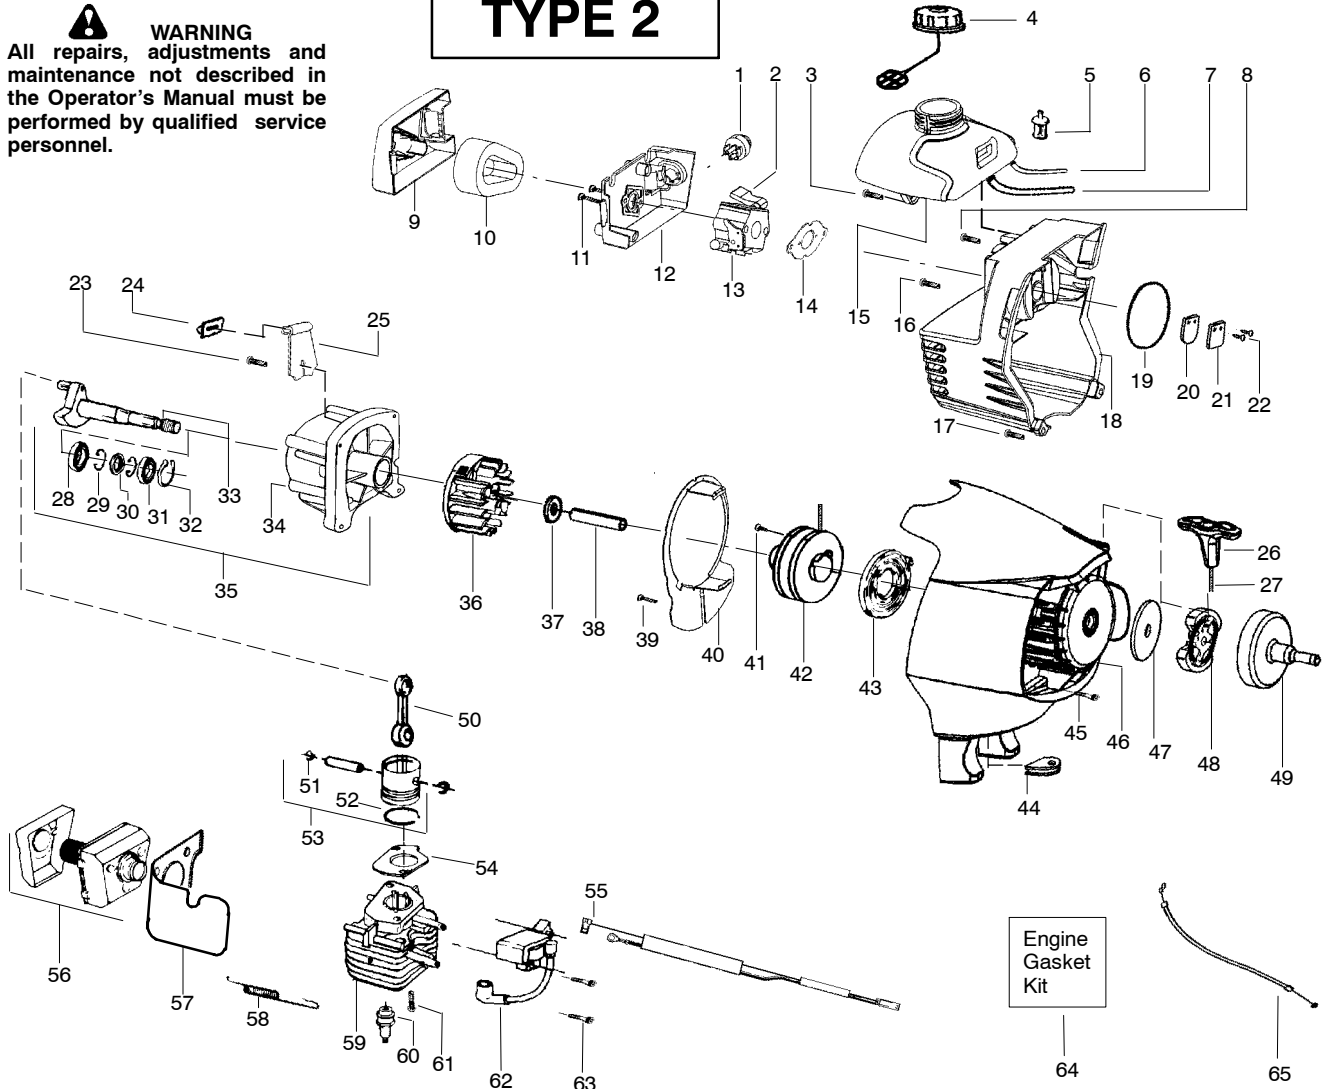

TYPE 2

WARNING
All repairs, adjustments and maintenance not described in the Operator's Manual must be performed by qualified service personnel.

Ref.	Part No.	Description	Ref.	Part No.	Description	Ref.	Part No.	Description
1.	530047721	Bulb-Purge	24.	530055492	Isolator-Tank	48.	530055122	Assy-Clutch
2.	530071717	Kit-Choke Lever	25.	530054941	Ret.-Tank	49.	530150247	Assy-Drum w/adptr
3.	530015843	Screw-tank	26.	530058742	Handle-Starter	50.	530010960	Assy-Conn. Rod
4.	530057736	Cap-Fuel w/ret.	27.	530071325	Kit-Rope	51.	530015162	Ret.-Piston pin
5.	530095646	Assy-Fuel pickup	28.	530032103	Bearing-Inner	52.	530012594	Ring-Piston
6.	530069247	Kit-Carb/Purge fuel line	29.	530015787	Retainer	53.	530071998	Kit-Piston (Incl. 51,52)
7.	530069216	Kit-Tank/Purge fuel line	30.	530019158	Seal	54.	530071401	Gasket-Cylinder(kit)
8.	530015775	Screw	31.	530032102	Bearing-Outer	55.	530058846	Assy-Leadwire
9.	530150088	Cover-Air box	32.	530015789	Ret.-Crankshaft	56.	530069310	Kit-Muffler
10.	530054946	Filter-Air	33.	530028807	Assy-Crankshaft	57.	530058957	Shield
11.	530015849	Screw-Carb.	34.	530012514	Assy-Crankcase (Incl. 28,29,30,31)	58.	530036409	Spring-Muffler
12.	530150080	Box-Air	35.	530071685	Assy-C'case/C'shaft (Incl. 32,33,34)	59.	530012488	Cylinder
13.	530071637	Assy-Carb(WT628)	36.	530055125	Assy-Flywheel	60.	952030249	Plug-Spark(RCJ-6Y)
(Note: Repair kits are not available for this carburetor)			37.	530016030	Washer	61.	530001624	Bolt-Cyl. 1/4"-20
14.	530071401	Gasket-Carb.(kit)	38.	530055620	Spacer	62.	530035505	Module-Ignition
15.	530150092	Assy-Fuel Tank	39.	530015775	Screw-Baffle	63.	530016357	Screw-Module
16.	530015771	Screw-Crankcase	40.	530054939	Plate-Baffle	64.	530071401	Kit-Gasket (Incl. 14,19, 54)
17.	530015952	Screw-Shroud	41.	530016391	Screw-Rope	65.	545026801	Assy-Throttle cable
18.	530150089	Shroud w/heat shield	42.	530071399	Kit-Pulley(incl.41)			
19.	530071401	O-ring-Shroud (kit)	43.	530042086	Spring-Starter			
20.	530027593	Valve-Reed	44.	530019182	Grommet			
21.	530054596	Stop-Reed	45.	530015810	Screw-F/hsg.			
22.	530016064	Screw-Reed stop	46.	545020003	Assy.-Fan Housing			
23.	530015875	Screw-Retainer	47.	530094189	Washer-Clutch			

✓ = NEW PART NUMBER FOR THIS IPL

* = REFER TO THE SERVICE REFERENCE INDICATED FOR MORE INFORMATION. (LOCATED AT END OF IPL)