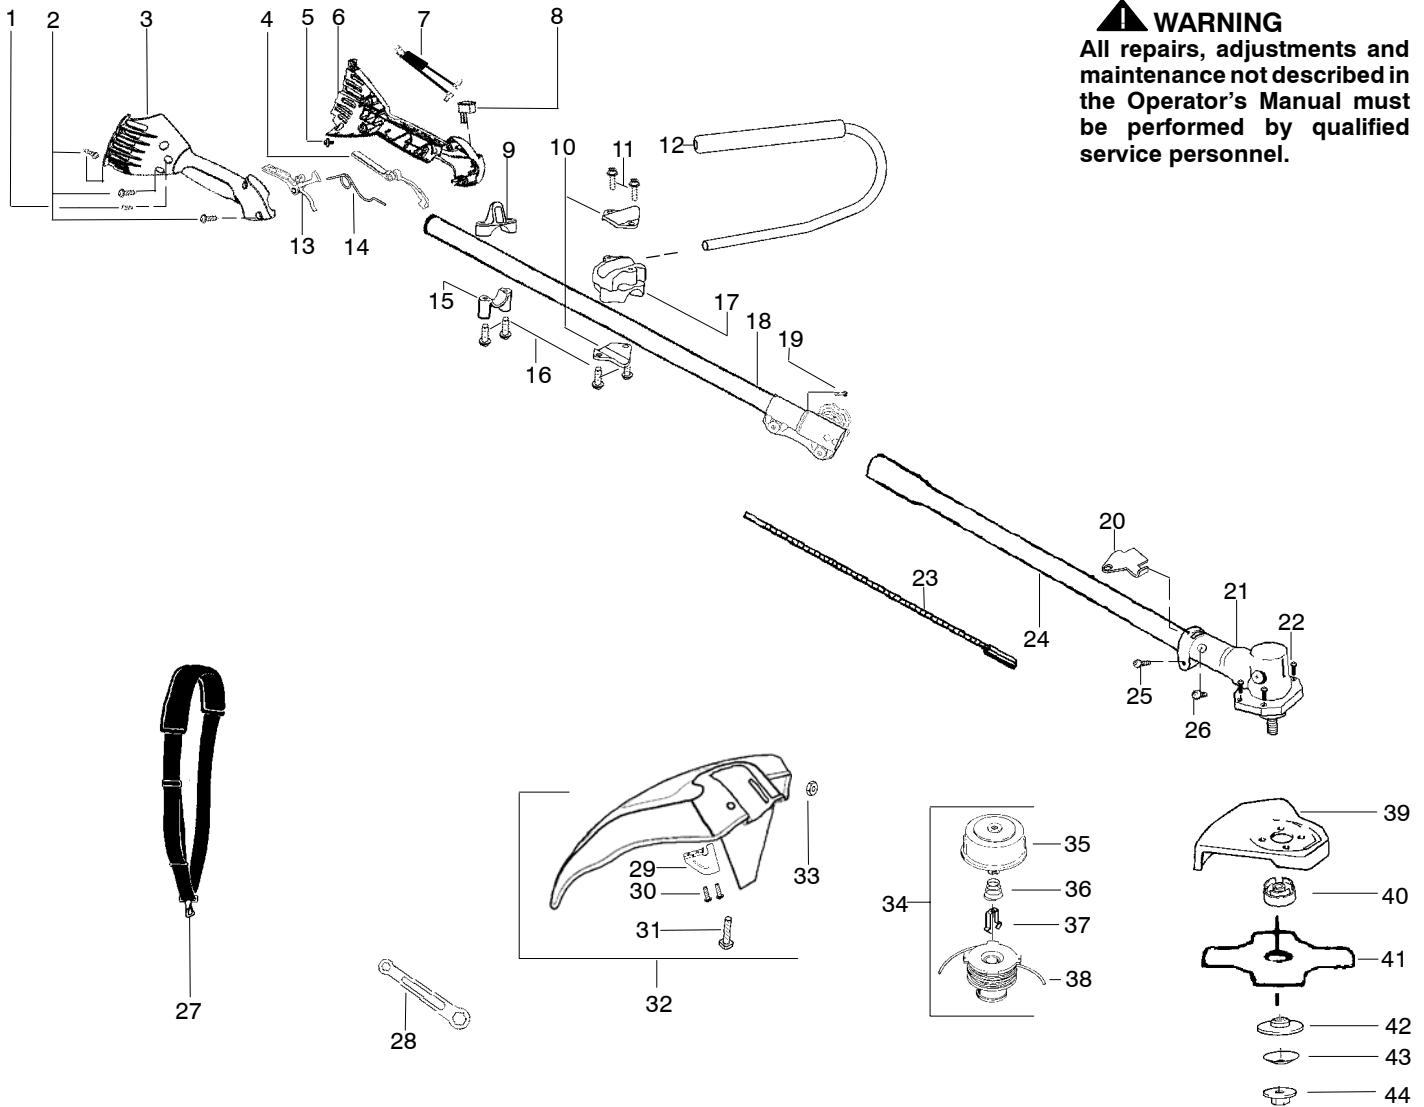

**WARNING**  
All repairs, adjustments and maintenance not described in the Operator's Manual must be performed by qualified service personnel.

Ref.	Part No.	Description	Ref.	Part No.	Description	Ref.	Part No.	Description
1.	530015805	Screw-alignment	19.	530016344	Screw	37.	530401957	Retainer-Spool
2.	530015886	Screw	20.	530057554	Bracket-Shield	38.	530056500	Assy-Wound Spool
3.	545018902	Hsg.-Throttle-right	21.	530096100	Gearbox	39.	530071947	Kit-Metal Shield
4.	545017601	Lockout-Throttle	22.	530016312	Screw	40.	530095815	Dust cup
5.	530016326	Screw-Cable Ret.	23.	530096218	Shaft-Flex (lower)	41.	545025801	Assy.-Weed Blade
6.	545018702	Hsg.-Throttle-left	24.	530071948	Assy-Lower Shaft	42.	530095816	Washer
7.	530058843	Assy-Wire	25.	530016014	Screw	43.	530016240	Washer-Belleville
8.	530069572	Kit-Switch	26.	530016224	Screw	44.	530015793	Nut-Flange
9.	530057986	Clamp-Harness(upper)	27.	530092085	Shoulder Strap	Not Shown		
10.	530058563	Clamp-Bracket	28.	530056401	Wrench	---		Operator Manual
11.	530015886	Screw	29.	530052286	Limiters-Line	530166207		(Euro)
12.	530071954	Kit-Handlebar (incl. grip, cap, decal)	30.	530015814	Screw	530166208		(Scan)
13.	545017701	Trigger-Throttle	31.	530015820	Bolt	530166206		(Euro II)
14.	530016473	Spring-lockout	32.	545026701	Kit-Shield Assy. (incl. 28,29,30,31,33)	530166209		(Euro III)
15.	530057987	Clamp-Harness(lower)	33.	530015197	Nut	530166210		(Euro IV)
16.	530015940	Screw	34.	530056498	Assy-Cutting Head (Incl. 35,36,37,38)	530166211		(Euro V)
17.	545024501	Clamp-Handlebar	35.	530095772	Assy-Hub/Arbor	530166212		(Turkish)
18.	545024801	Kit-Upper Shaft (Incl. Flex, clamp & 19)	36.	530053241	Spring-Return	530150377		Decal-Shaft Warning
						530056335		Decal-Blade Direction
						530031159		Wrench-Hex 5/32"
						530150313		Decal-Warning
						502035505		Guard-Transport

✓ = NEW PART NUMBER FOR THIS IPL

\* = REFER TO THE SERVICE REFERENCE INDICATED FOR MORE INFORMATION. (LOCATED AT END OF IPL)