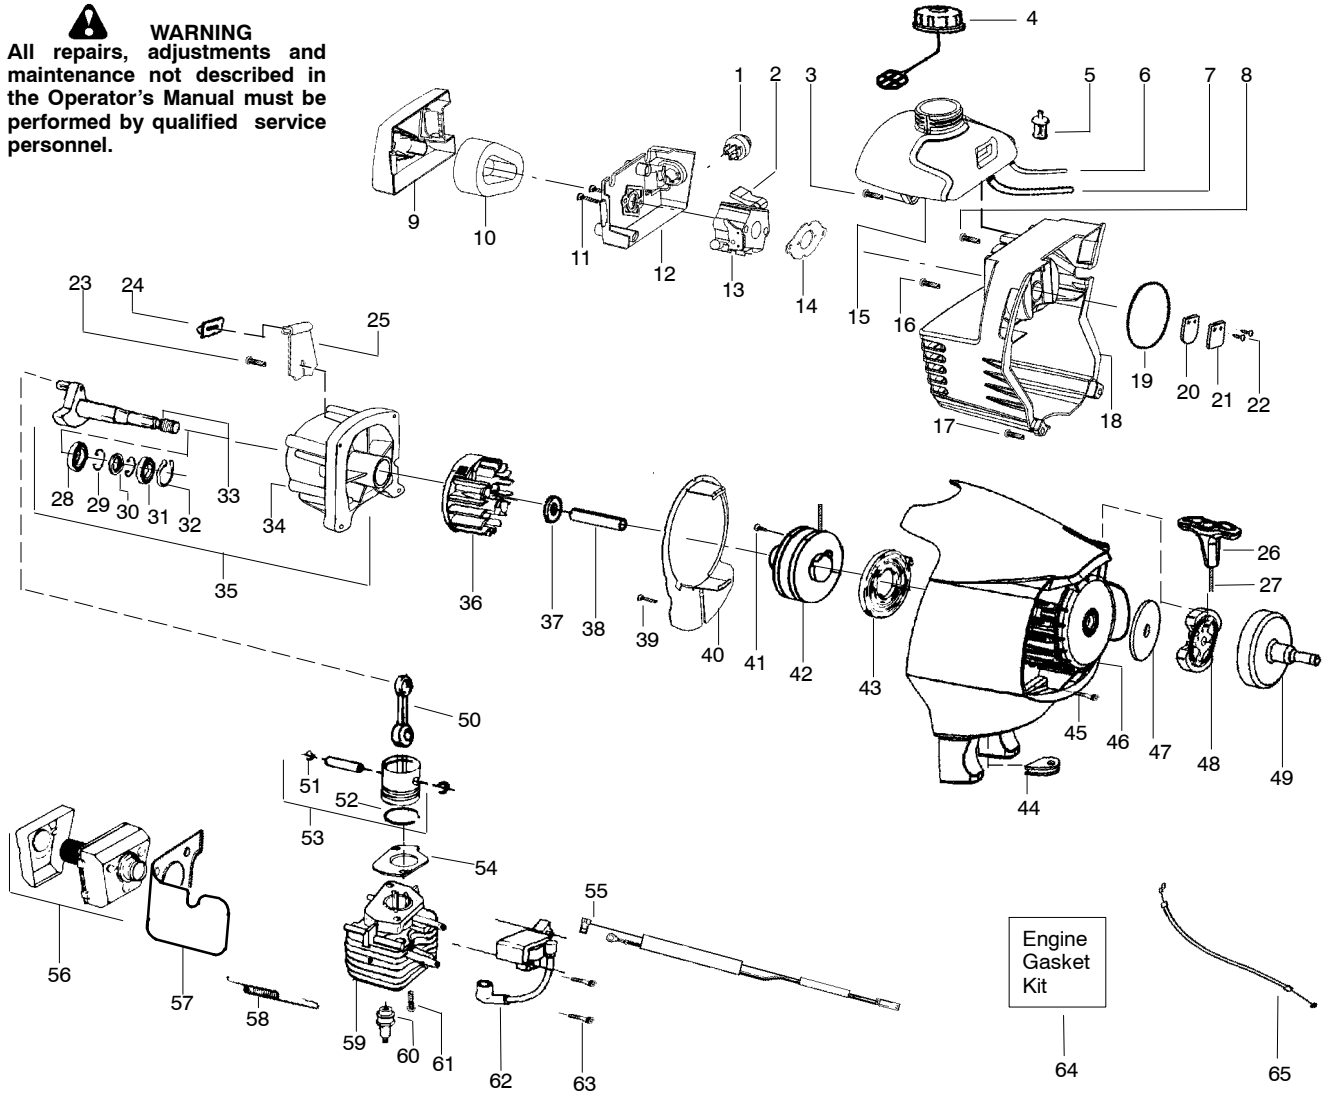

PARTS LIST NO. 530165375		Flymo PARTS LIST Electrolux	MODEL(s) XLT3000	
DATE 3/28/05	Replaces 3/18/05 - 530165375-01		Note: Illustration may differ from actual model due to design changes	PAGE NO. 2

WARNING
All repairs, adjustments and maintenance not described in the Operator's Manual must be performed by qualified service personnel.

Ref.	Part No.	Description	Ref.	Part No.	Description	Ref.	Part No.	Description
1.	530047721	Bulb-Purge	24.	530055492	Isolator-Tank	48.	530055122	Assy-Clutch
2.	530071717	Kit-Choke Lever	25.	530054941	Ret.-Tank	49.	530028799	Drum-Clutch
3.	530015843	Screw-tank	26.	530058742	Handle-Starter	50.	530010960	Assy-Conn. Rod
4.	530057736	Cap-Fuel w/ret.	27.	530071325	Kit-Rope	51.	530015162	Ret.-Piston pin
5.	530095646	Assy-Fuel pickup	28.	530032103	Bearing-Inner	52.	530012594	Ring-Piston
6.	530069247	Kit-Carb/Purge fuel line	29.	530015787	Retainer	53.	530071998	Kit-Piston (Incl. 51,52)
7.	530069216	Kit-Tank/Purge fuel line	30.	530019158	Seal	54.	530071401	Gasket-Cylinder(kit)
8.	530015775	Screw	31.	530032102	Bearing-Outer	55.	530058846	Assy-Leadwire
9.	530150088	Cover-Air box	32.	530015789	Ret.-Crankshaft	56.	530069310	Kit-Muffler
10.	530054946	Filter-Air	33.	530028807	Assy-Crankshaft	57.	530058957	Shield
11.	530015849	Screw-Carb.	34.	530012514	Assy-Crankcase (Incl. 28-31)	58.	530036409	Spring-Muffler
12.	530150080	Box-Air	35.	530071685	Assy-C'case/C'shaft (Incl. 32,33,34)	59.	530012488	Cylinder
13.	530071637	Assy-Carb(WT628)	36.	530055524	Assy-Flywheel	60.	952030249	Plug-Spark(RCJ-6Y)
(Note: Repair kits are not available for this carburetor)			37.	530016030	Washer	61.	530001624	Bolt-Cyl. 1/4-20"
14.	530071401	Gasket-Carb.(kit)	38.	530055620	Spacer	62.	530039218	Module-Ignition
15.	530150092	Assy-Fuel Tank	39.	530015775	Screw-Baffle	63.	530016357	Screw-Module
16.	530015771	Screw-Crankcase	40.	530054939	Plate-Baffle	64.	530071401	Kit-Gasket (Incl. 14,19, 54)
17.	530015952	Screw-Shroud	41.	530016391	Screw-Rope	65.	545026801	Assy-Throttle cable
18.	530150089	Shroud w/heat shield	42.	530071399	Kit-Pulley(incl.41)			
19.	530071401	O-ring-Shroud (kit)	43.	530042086	Spring-Starter			
20.	530027593	Valve-Reed	44.	530019182	Grommet			
21.	530054596	Stop-Reed	45.	530015810	Screw-F/hsg.			
22.	530016064	Screw-Reed stop	46.	545020003	Assy.-Fan Housing			
23.	530015875	Screw-Retainer	47.	530094189	Washer-Clutch			

✓ = NEW PART NUMBER FOR THIS IPL

* = REFER TO THE SERVICE REFERENCE INDICATED FOR MORE INFORMATION. (LOCATED AT END OF IPL)