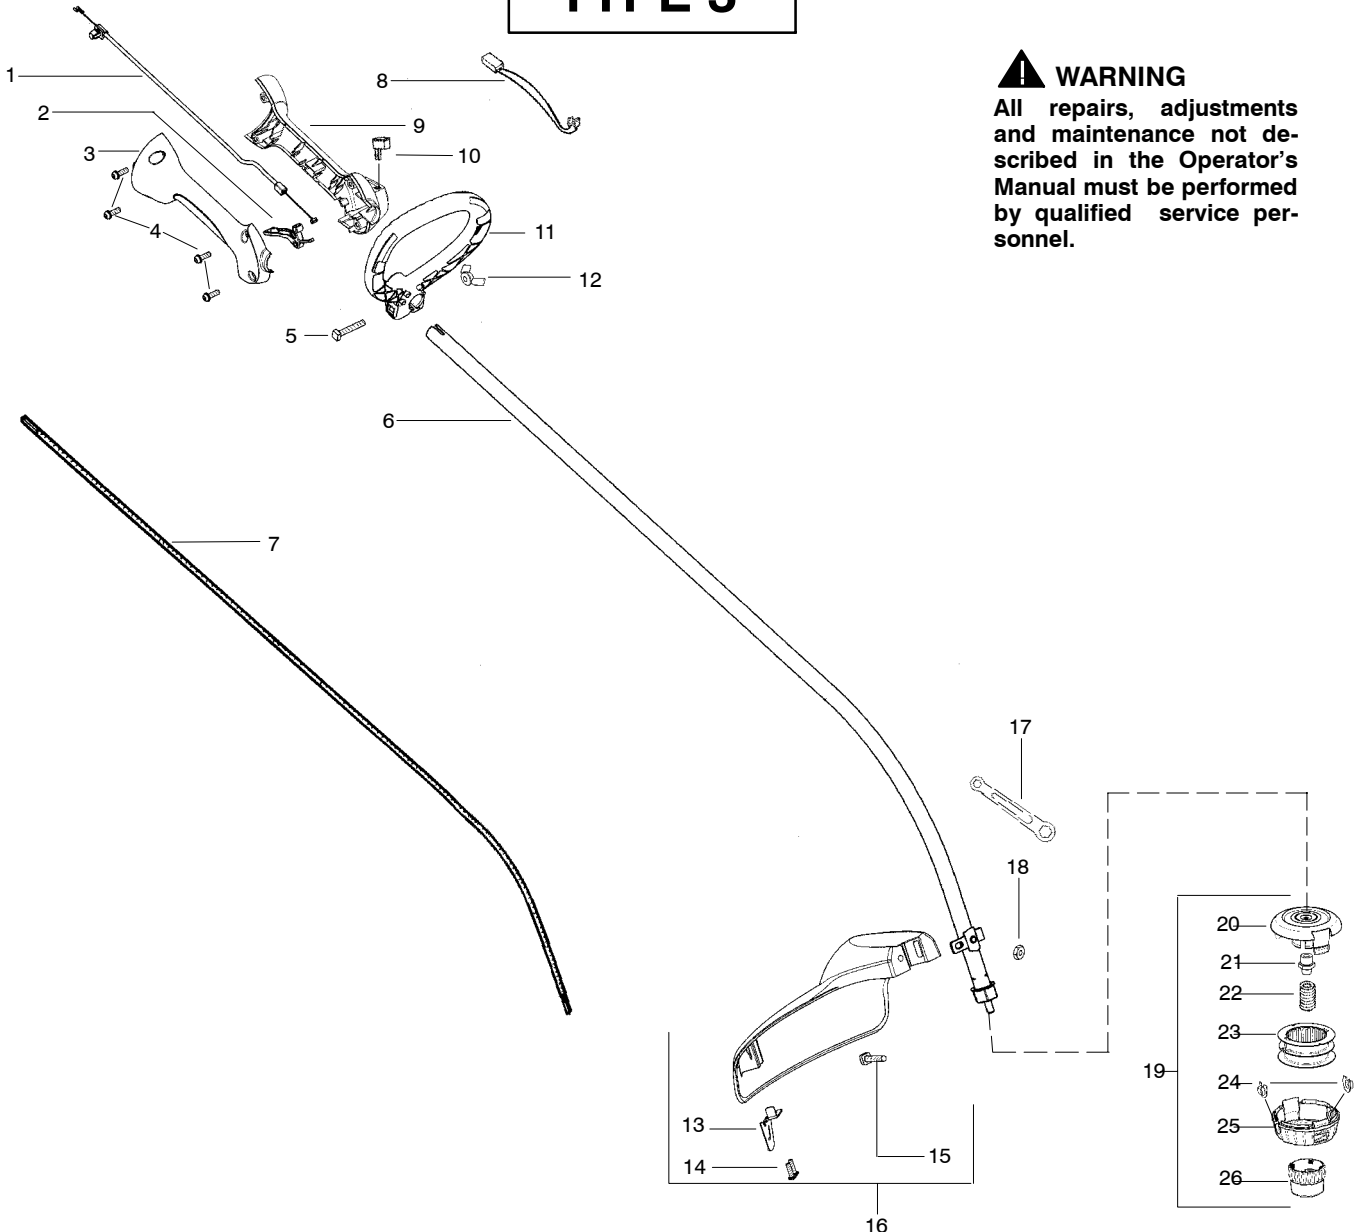

TYPE 3

⚠ WARNING
All repairs, adjustments and maintenance not described in the Operator's Manual must be performed by qualified service personnel.

Ref.	Part No.	Description	Ref.	Part No.	Description
1.	530057991	Assy - Throttle Cable	19.	537419205	Assy-Head TNG 7 (.080 RH 5/16") (Incl. 20,21,22,23,24,25,26)
2.	530049107	Trigger	20.	537419303	Housing-gray
3.	530057582	Throttle Hsg. (Right)	21.	537419901	Adapter
4.	530015880	Screw - Throttle Hsg.	22.	537338801	Spring
5.	530015821	Bolt - Handle	23.	545080801	Assy-Spool (.080 rh 5/16")
6.	545024806	Kit - Drive Shaft Hsg.	24.	537419701	Eyelet
7.	530096275	Shaft - Flex	25.	537419401	Cover
8.	530054183	Assy - Wire	26.	537419601	Knob
9.	530059952	Throttle Hsg. (Left)	Not Shown		
10.	530069572	Kit - Switch	---		Operator Manual
11.	530058580	Assy - Handle (Incl. 5,12)	545058770		Scan
12.	530016152	Wingnut	545058771		Euro
13.	530052286	Line Limiter	545058769		Euro III
14.	530015966	Screw - Line Limiter	545058768		Euro IV
15.	530015820	Bolt	545058767		Turkish
16.	545006023	Kit - Shield Assy (Incl. 13,14,15,17,18)	530150303		Decal - Shaft Warning
17.	530056401	Wrench			
18.	530015197	Nut