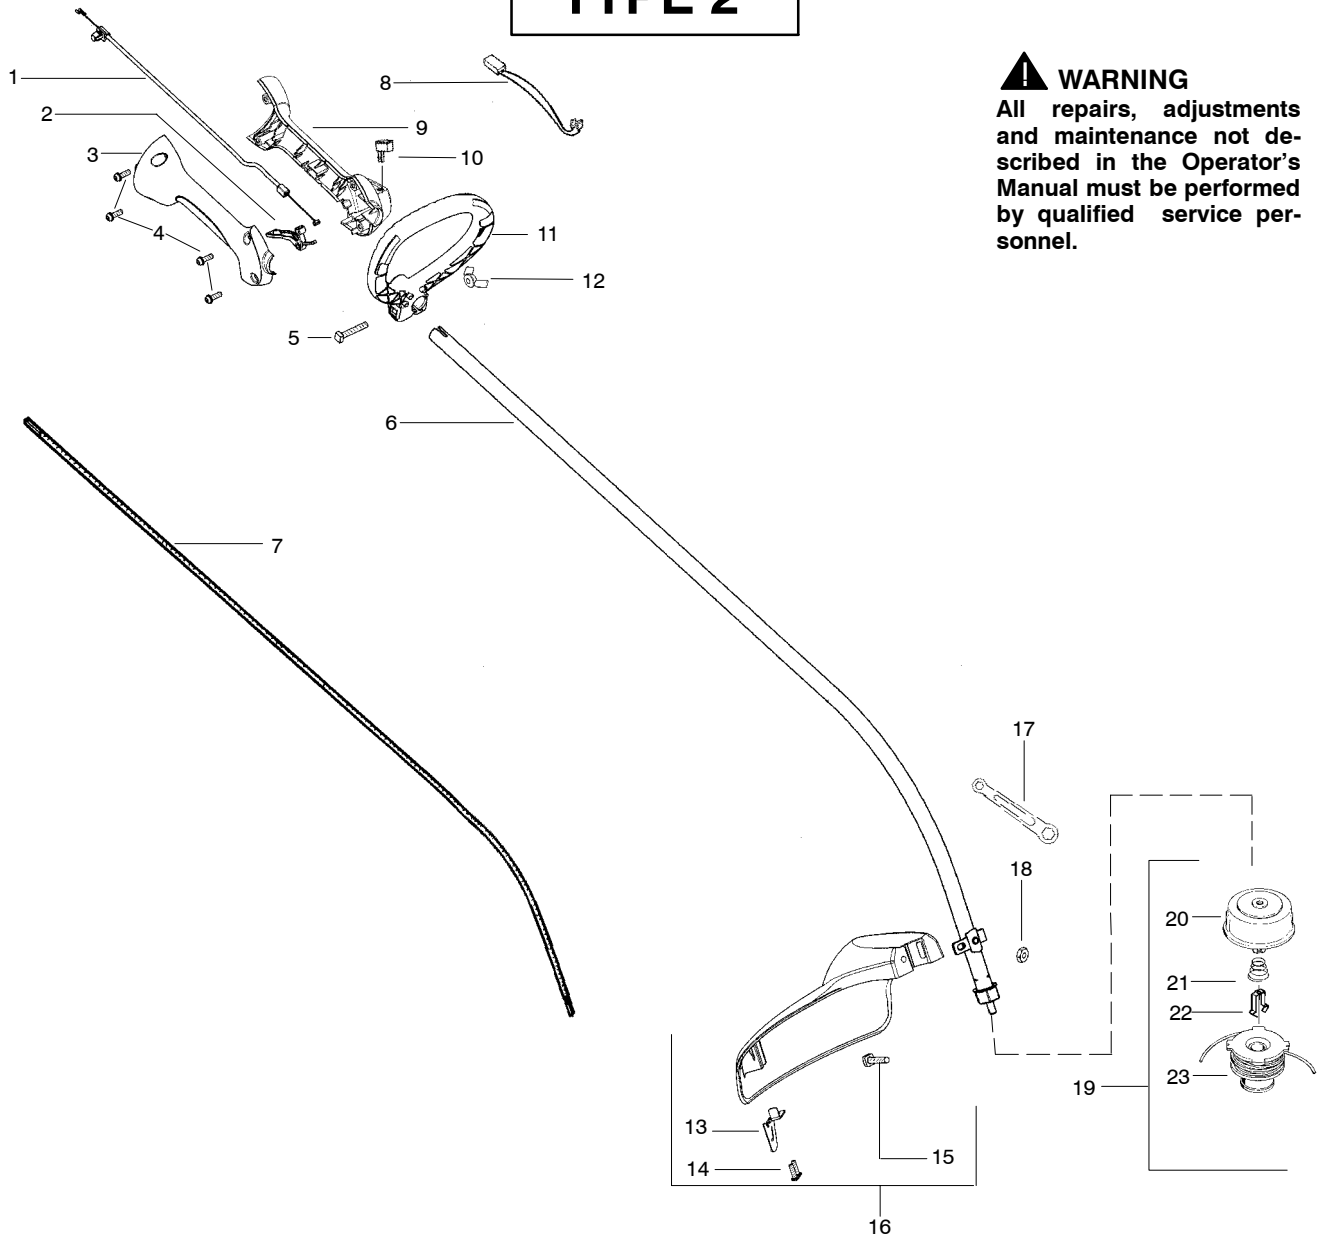

TYPE 2

⚠ WARNING
All repairs, adjustments and maintenance not described in the Operator's Manual must be performed by qualified service personnel.

Ref.	Part No.	Description	Ref.	Part No.	Description
1.	530057991	Assy – Throttle Cable	17.	530056401	Wrench
2.	530049107	Trigger	18.	530015197	Nut
3.	530057582	Throttle Hsg. (Right)	19.	530095846	Assy – TNG VI Cutting Head (Incl. 20,21,22,23)
4.	530015880	Screw – Throttle Hsg.	20.	530095776	Assy – Hub
5.	530015821	Bolt – Handle	21.	530053241	Spring – Compression
6.	545024806	Kit – Drive Shaft Hsg.	22.	530401957	Clip – Retainer – Head
7.	530096275	Shaft – Flex	23.	530095845	Assy – Spool w/Line
8.	530054183	Assy – Wire			
9.	530059952	Throttle Hsg. (Left)			
10.	530069572	Kit – Switch			
11.	530058580	Assy – Handle (Incl. 5,12)			
12.	530016152	Wingnut			
13.	530052287	Line Limiter			
14.	530015966	Screw – Line Limiter			
15.	530015820	Bolt			
16.	530071972	Kit – Shield Assy (Incl. 13,14,15,17,18)			
					Not Shown
					Operator Manual
					Scan
					Euro
					Euro III
					Euro IV
					Turkish
					Decal – Shaft Warning

✓ = NEW PART NUMBER FOR THIS IPL   * = REFER TO THE SERVICE REFERENCE INDICATED FOR MORE INFORMATION. (LOCATED AT END OF IPL)