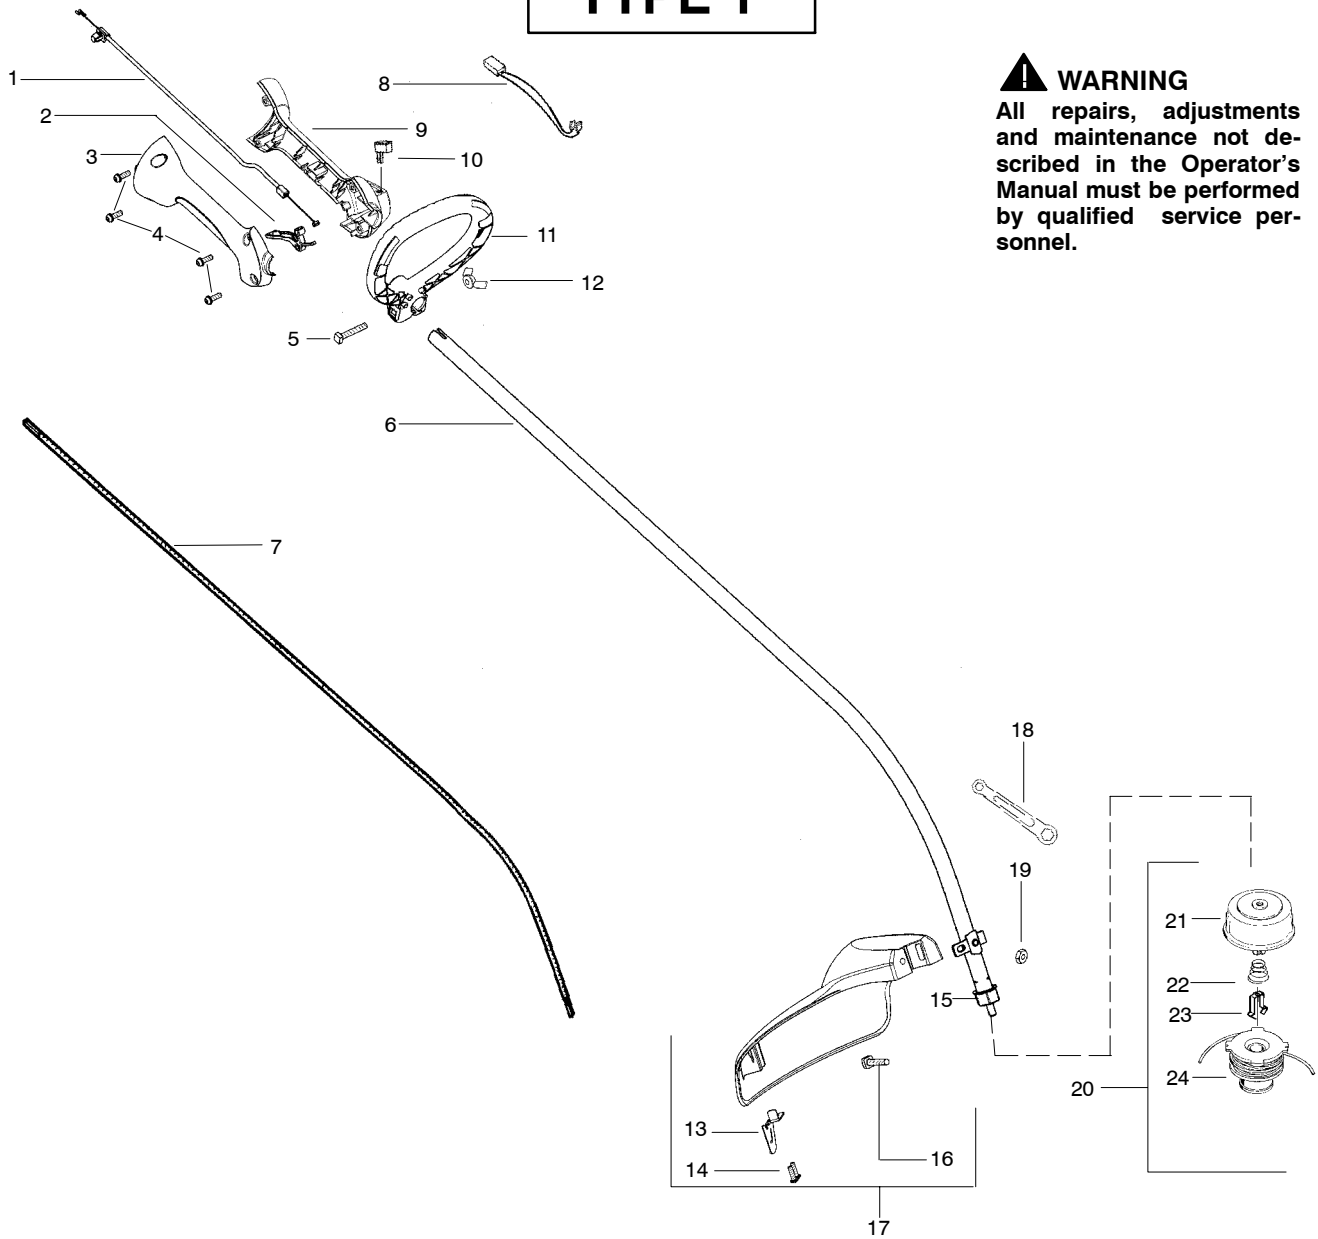

TYPE 1

⚠ WARNING
All repairs, adjustments and maintenance not described in the Operator's Manual must be performed by qualified service personnel.

Ref.	Part No.	Description	Ref.	Part No.	Description
1.	530057991	Assy – Throttle Cable	18.	530056401	Wrench
2.	530049107	Trigger	19.	530015197	Nut
3.	530057582	Throttle Hsg. (Right)	20.	530095846	Assy – TNG VI Cutting Head (Incl. 21 – 24)
4.	530015880	Screw – Throttle Hsg.	21.	530095776	Assy – Hub
5.	530015821	Bolt – Handle	22.	530053241	Spring – Compression
6.	545041301	Assy – Drive Shaft Hsg.	23.	530401957	Clip – Retainer – Head
7.	530095242	Shaft – Flex	24.	530095845	Assy – Spool w/Line
8.	530054183	Assy – Wire	Not Shown		
9.	530059952	Throttle Hsg. (Left)	---	---	Operator Manual
10.	530069572	Kit – Switch	---	---	Scan
11.	530057587	Handle – Assist	---	---	Euro
12.	530016152	Wingnut	---	---	Euro III
13.	530052287	Line Limiter	---	---	Euro IV
14.	530015966	Screw – Line Limiter	---	---	Turkish
15.	530095563	Dust Cup	---	---	Decal – Shaft Warning
16.	530015820	Bolt	---	---	
17.	530071972	Kit – Shield Assy (Incl. 13,14,16,18,19)	---	---	