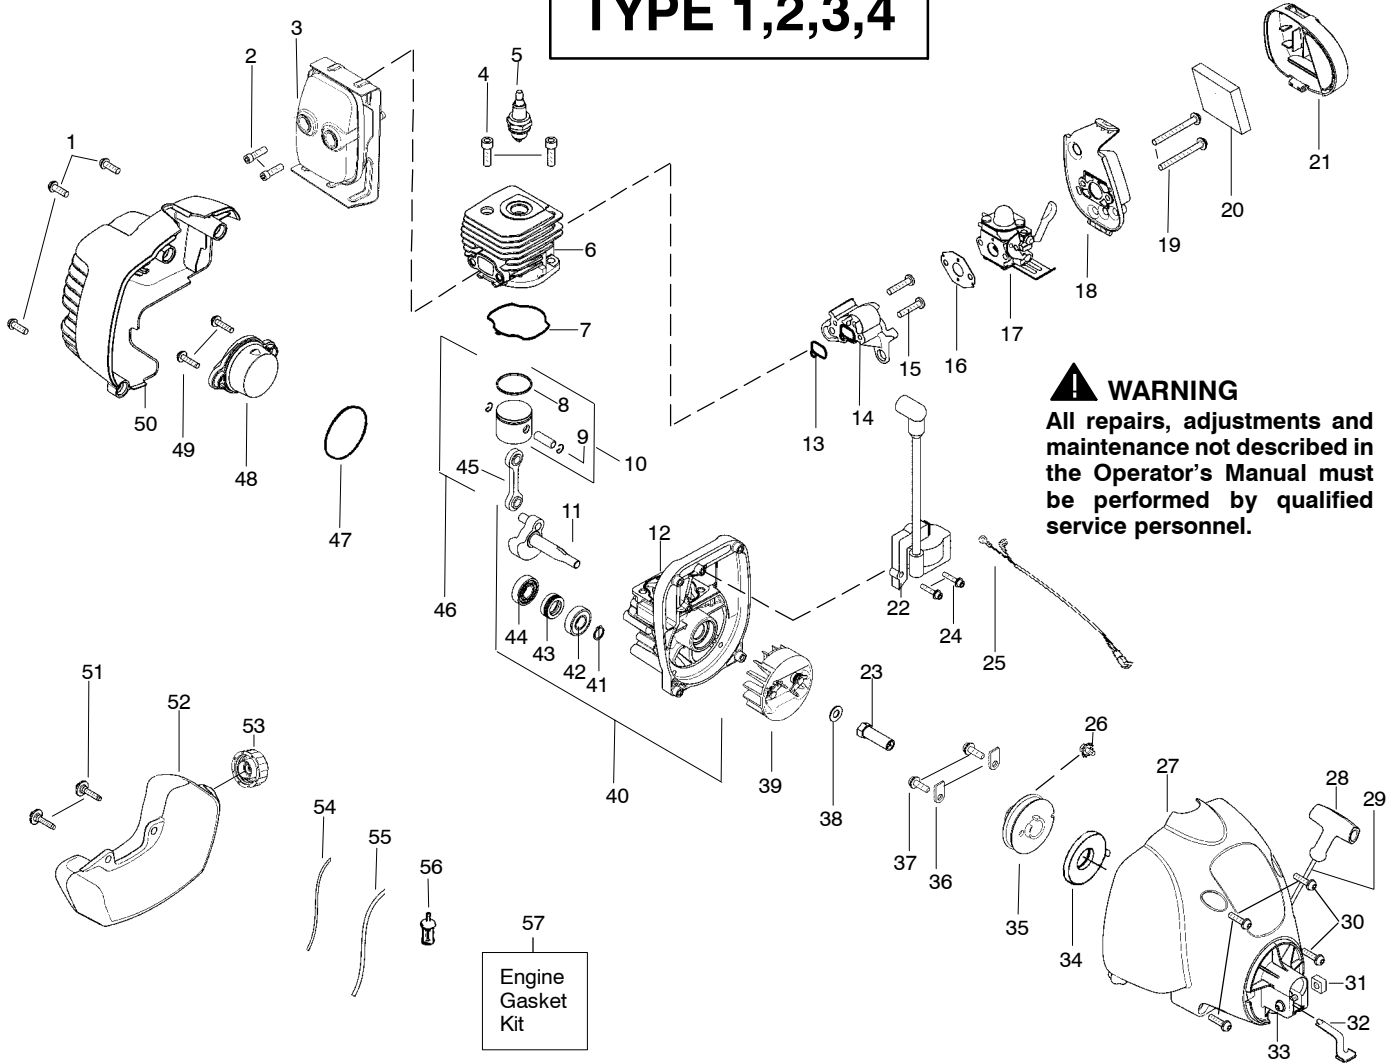

TYPE 1,2,3,4

WARNING
All repairs, adjustments and maintenance not described in the Operator's Manual must be performed by qualified service personnel.

Ref.	Part No.	Description	Ref.	Part No.	Description	Ref.	Part No.	Description
1.	530015880	Screw	20.	530057781	Foam-Air Filter Cover-Air Box	45.	530069945	Assy-Connecting Rod Kit-Piston/Rod Assy (Incl. 10 & 45)
2.	530058982	Bolt-Muffler	21.	530057584	Cover-Air Box	46.	530071785	Kit-Piston/Rod Assy (Incl. 10 & 45)
3.	530059826	Assy-Muffler/Shield (Incl. 2)	22.	545024901	Ignition Module	47.	530071750	O-Ring-C'case (kit)
4.	530015953	Screw-Cylinder	23.	530038604	Coupling-Drive	48.	530057954	Assy-Plug (incl.47)
5.	952030249	Spark Plug (RCJ 6Y)	24.	530016357	Screw	49.	530016386	Screw
6.	530012541	Cylinder	25.	530049018	Assy-Wire Harness	50.	545011002	Shroud-Rear
7.	530071750	Seal-Cylinder (kit)	26.	530016392	Screw	51.	530016445	Retainer-Tank
8.	530055120	Piston Ring	27.	545010602	Assy.-Fan Hsg	52.	530058712	Assy-Fuel Tank (incl. filter, lines & fuel cap)
9.	530015162	Retainer-Piston Pin	28.	530027569	Handle- Starter	53.	530014347	Assy-Fuel Cap
10.	530071833	Kit - Piston (Incl. 8, 9)	29.	530071767	Kit - Rope	54.	530069247	Kit-Fuel Line (Small)
11.	530057829	Assy-Crankshaft	30.	530016386	Screw	55.	530069216	Kit-Fuel Line (Large)
12.	530012582	Assy-Crankcase (Incl. 42,43,44)	31.	530016124	Nut	56.	530095646	Assy-Fuel Pickup
13.	530071750	Seal-Cyl/Carb.(kit)	32.	530057588	Clip-Spring	57.	530071750	Kit-Engine Gasket (Incl. 7,13,16,47)
14.	530057547	Adapter-Carb.	33.	530016430	Screw	Not Shown		
15.	530016309	Screw	34.	530042085	Spring-Starter	530058709	530058569	Bulb-Purge
16.	530071750	Gasket-Carb. (kit)	35.	530071786	Kit-Pulley-Starter	530059297		Choke Lever - Zama
17.	---	Kit-Carb. Zama (C1U-W24) Walbro (WT-670)	36.	530027523	Retainer-Pulley			Choke Lever - Walbro
			37.	530015775	Screw			
			38.	530015828	Washer-Flat			
			39.	545005101	Assy-Flywheel			
			40.	530071768	Assy-C'case/C'shaft (Incl. 11,12,41)			
			41.	530015941	Retain. Ring-C'shaft			
			42.	530055728	Outer Bearing			
			43.	530019264	Seal			
			44.	530032125	Inner Bearing			

(Note: Repair kits are not available for this carburetor)

✓ = NEW PART NUMBER FOR THIS IPL   * = REFER TO THE SERVICE REFERENCE INDICATED FOR MORE INFORMATION. (LOCATED AT END OF IPL)