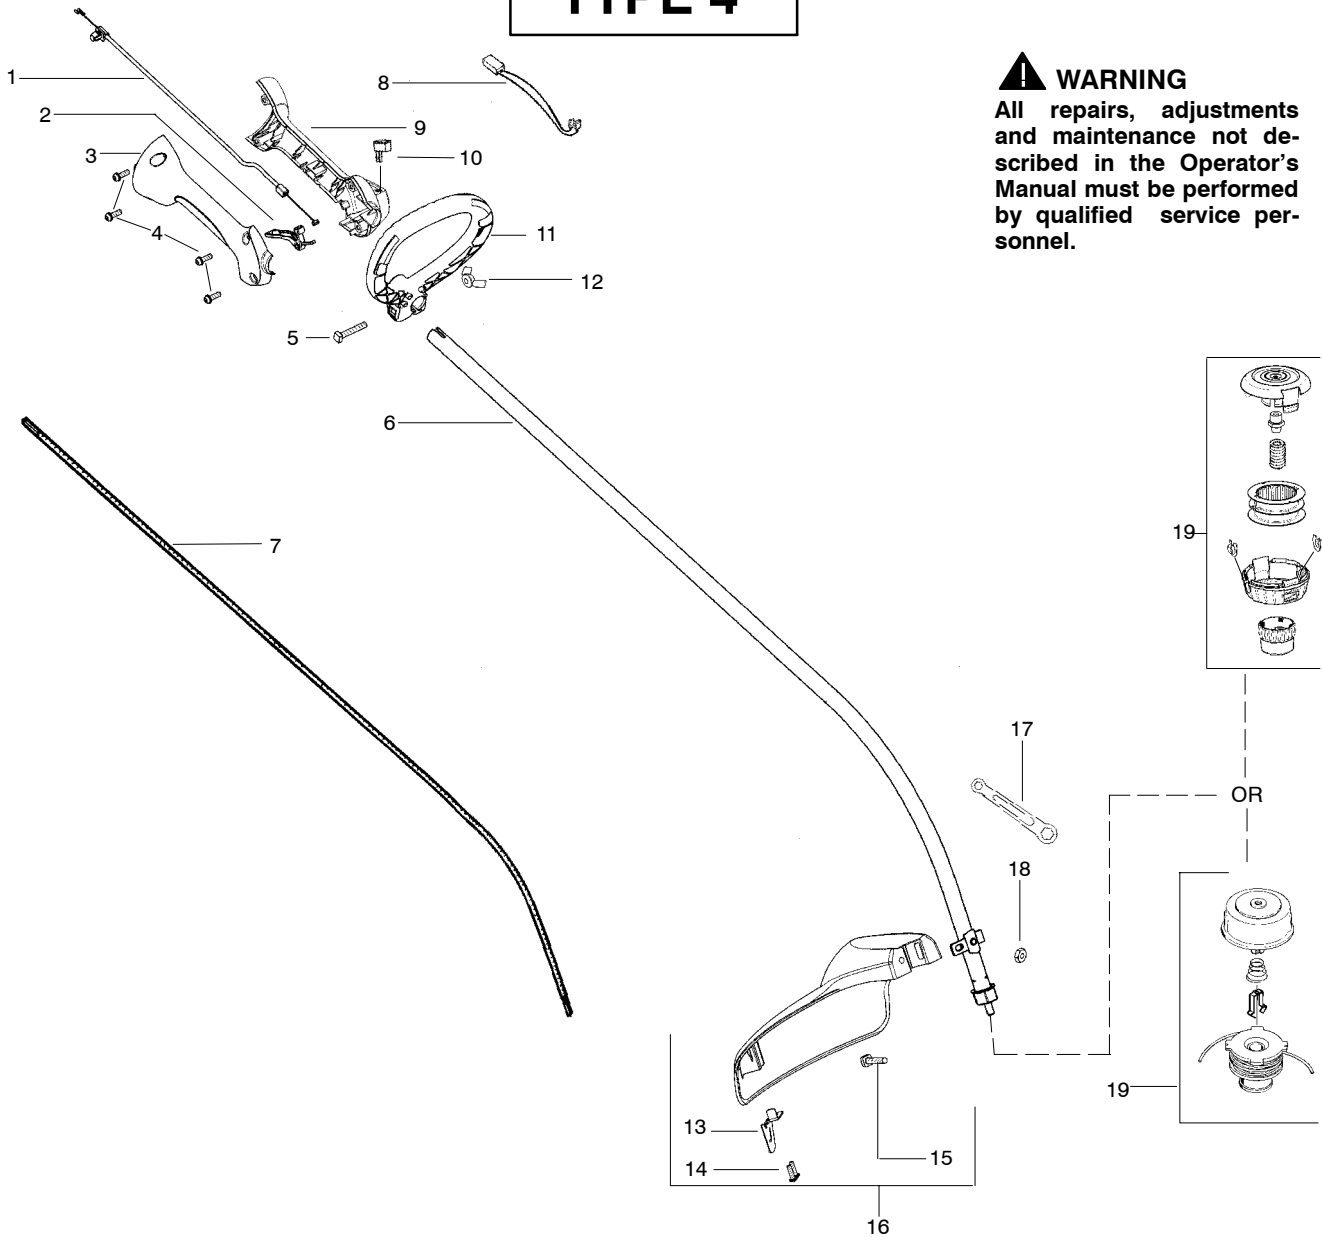

TYPE 4

⚠ WARNING
All repairs, adjustments and maintenance not described in the Operator's Manual must be performed by qualified service personnel.

Ref.	Part No.	Description	Ref.	Part No.	Description
1.	530057991	Assy – Throttle Cable	17.	530056401	Wrench
2.	530049107	Trigger	18.	530015197	Nut
3.	530057582	Throttle Hsg. (Right)	19.	★★★★	Assy – TNG Cutting Head
4.	530015880	Screw – Throttle Hsg.			
5.	530015821	Bolt – Handle			
6.	545024806	Kit – Drive Shaft Hsg.			
7.	530096275	Shaft – Flex			
8.	530054183	Assy – Wire			
9.	530059952	Throttle Hsg. (Left)			
10.	530069572	Kit – Switch			
11.	530058580	Assy – Handle (Incl. 5,12)			
12.	530016152	Wingnut			
13.	530052287	Line Limiter			
14.	530015966	Screw – Line Limiter			
15.	530015820	Bolt			
16.	545006023	Kit – Shield Assy (Incl. 13,14,15,17,18)			
					Not Shown
					Operator Manual
			✓	545123509	Scan
			✓	545123512	Euro
			✓	545123511	Euro III
			✓	545123510	Euro IV
			✓	545123508	Turkish
				530150303	Decal – Shaft Warning

✓ = NEW PART NUMBER FOR THIS IPL   ★ = REFER TO THE SERVICE REFERENCE INDICATED FOR MORE INFORMATION. (LOCATED AT END OF IPL)