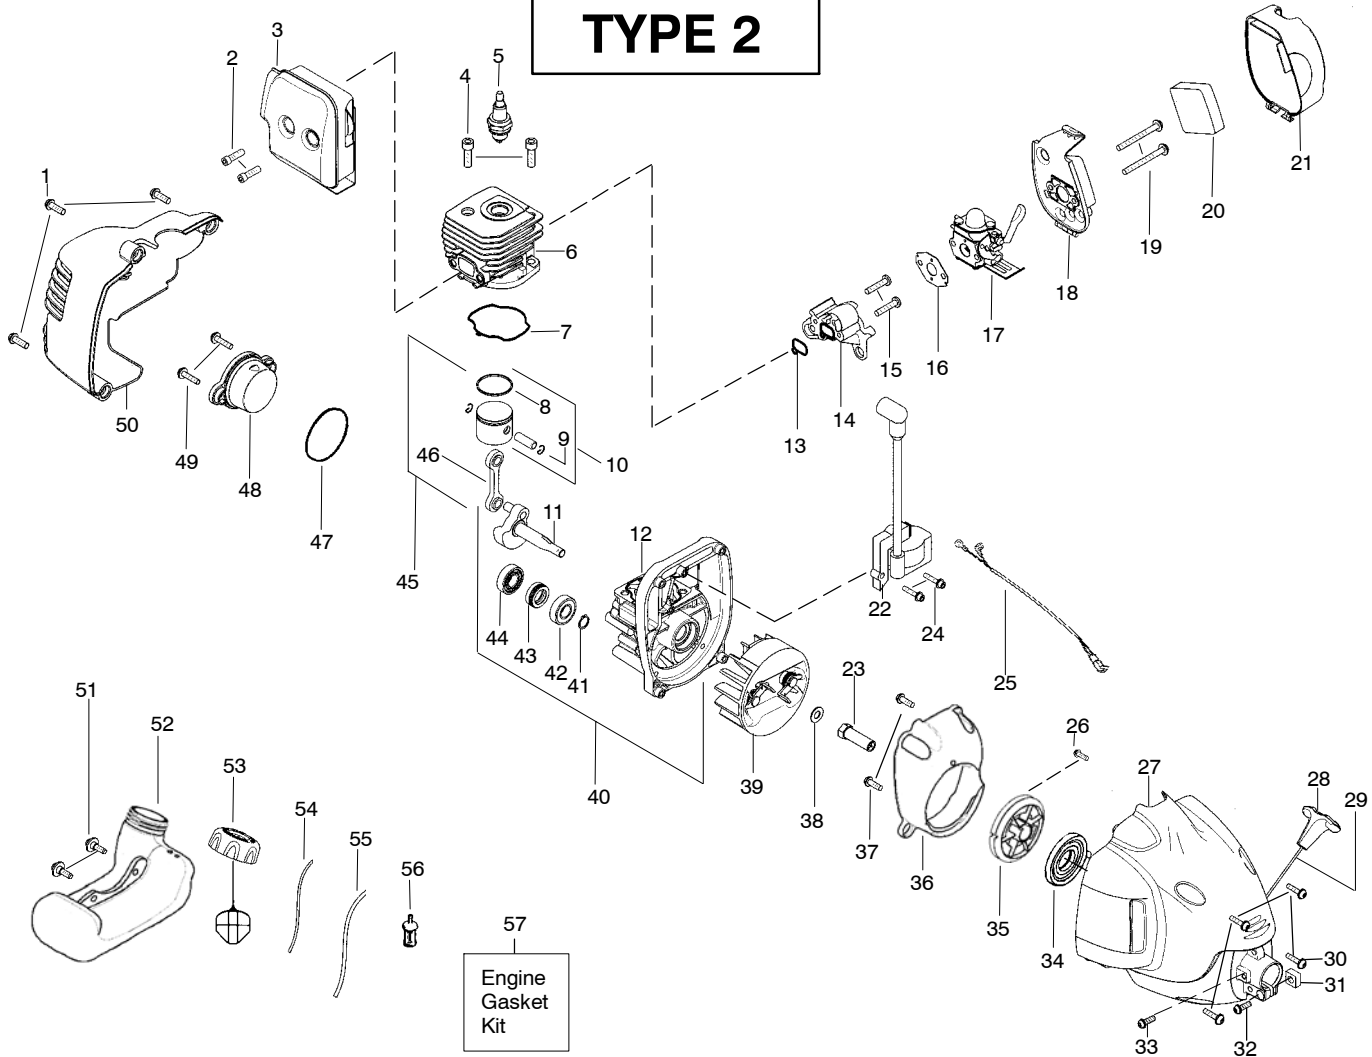

TYPE 2

Ref.	Part No.	Description	Ref.	Part No.	Description	Ref.	Part No.	Description
1.	530015880	Screw	21.	530058912	Cover-Air Box	45.	530071785	Kit-Con Rod/Piston (Incl. 10,46)
2.	530058982	Bolt-Muffler	22.	530039234	Ignition Module	46.	530069945	Kit-Conn. Rod Assy
3.	530059826	Assy-Muffler/Shield (Incl. 2)	23.	530027953	Coupling-Drive	47.	530071750	O-Ring-C'case (kit)
4.	530015953	Screw-Cylinder	24.	530016357	Screw	48.	530058738	Assy-Plug (incl.47)
5.	952030249	Spark Plug (RCJ 6Y)	25.	530047278	Assy-Leadwire	49.	530016386	Screw
6.	530012541	Cylinder	26.	530016391	Screw	50.	530058737	Shroud-Rear
7.	530071750	Seal-Cylinder (kit)	27.	530071943	Assy.-Fan Hsg	51.	530016445	Retainer-Tank
8.	530055120	Piston Ring	28.	530058742	Handle-Starter	52.	530058847	Assy-Fuel Tank (incl. filter, lines & fuel cap)
9.	530015162	Retainer-Piston Pin	29.	530071798	Kit - Rope	53.	530058743	Assy-Fuel Cap w/ret.
10.	530071833	Kit - Piston (Incl. 8, 9)	30.	530015810	Screw	54.	530069247	Kit-Fuel Line (Small)
11.	530012555	Assy-Crankshaft	31.	530016382	Nut 12-24	55.	530069216	Kit-Fuel Line (Large)
12.	530012582	Assy-Crankcase (Incl. 42-44)	32.	530016381	Screw 12-24	56.	530095646	Assy-Fuel Pickup
13.	530071750	Seal-Cyl/Carb.(kit)	33.	530015805	Screw-Shaft Align.	57.	530071750	Kit-Engine Gasket (Incl. 7,13,16,47)
14.	530057547	Adapter-Carb.	34.	530042086	Spring-Starter	Not Shown		
15.	530016441	Screw	35.	530071797	Kit-Starter Pulley	530058709	Bulb-Purge	
16.	530071750	Gasket-Carb. (kit)	36.	545080601	Baffle			
17.	530071811	Kit-Carb.(C1U-W19)	37.	530016386	Screw			
(Note: Repair kits are not available for this carburetor)			38.	530015828	Washer-Flat			
18.	530059246	Air Box	39.	530054115	Assy-Flywheel			
19.	530016429	Screw	40.	530071751	Assy-C'case & C'shaft (Incl. 11,12,41)			
20.	530036575	Foam-Air Filter	41.	530015941	Retain. Ring-C'shaft			
			42.	530055728	Outer Bearing			
			43.	530019264	Seal			
			44.	530032125	Inner Bearing			

↗ = NEW PART NUMBER FOR THIS IPL

* = REFER TO THE SERVICE REFERENCE INDICATED FOR MORE INFORMATION. (LOCATED AT END OF IPL)