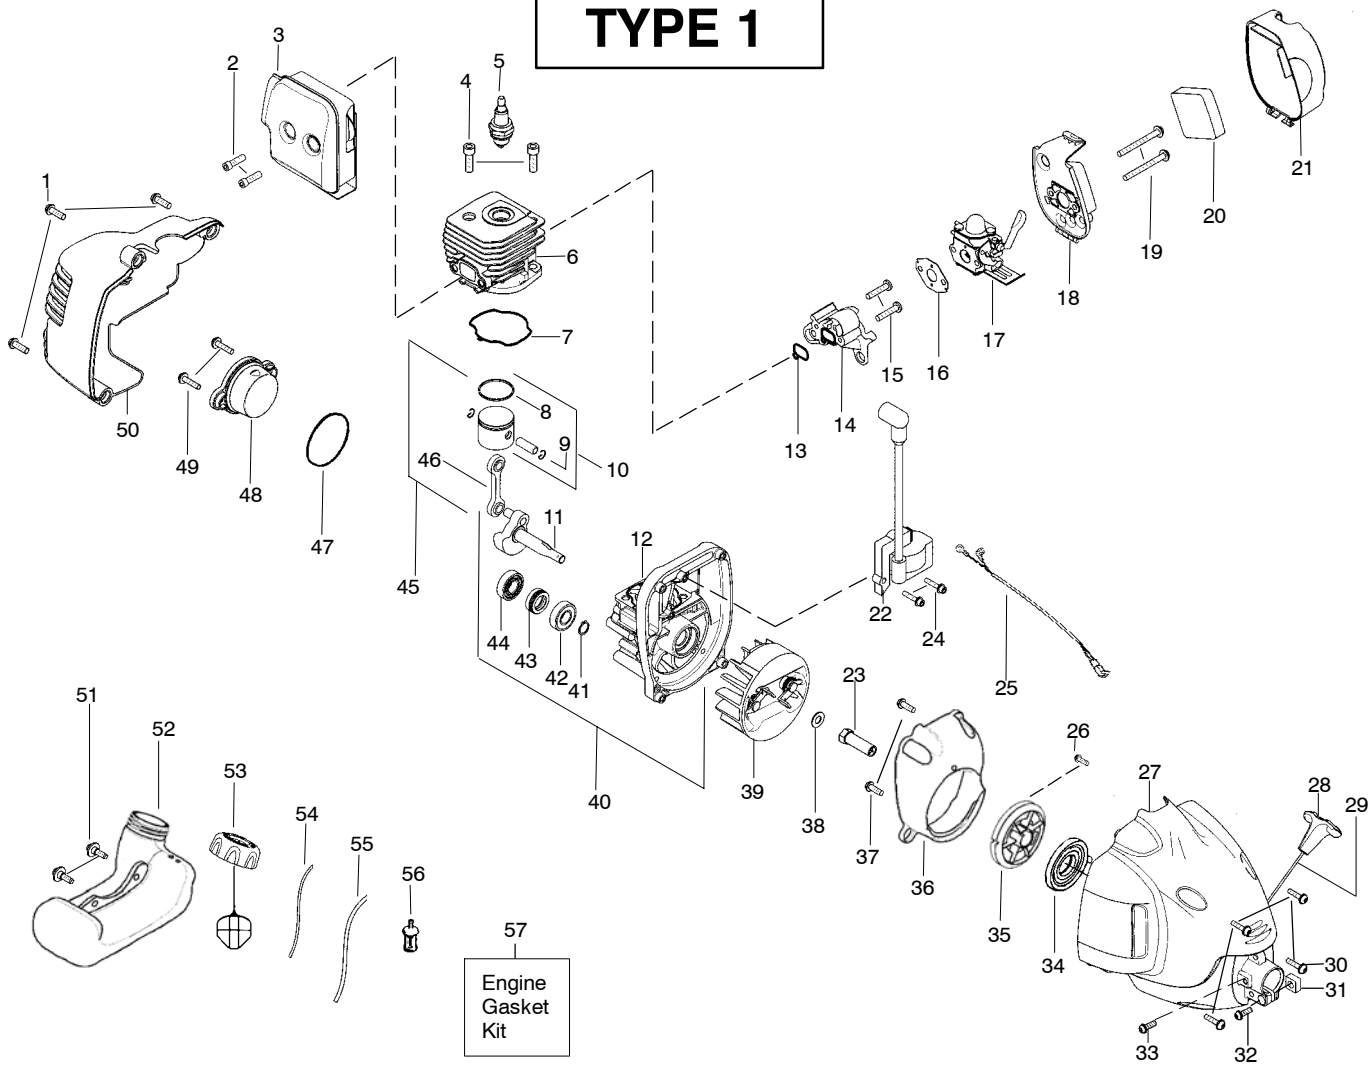

TYPE 1

Ref.	Part No.	Description	Ref.	Part No.	Description	Ref.	Part No.	Description
1.	530015880	Screw	21.	530058912	Cover-Air Box	45.	530071785	Kit-Con Rod/Piston (Incl. 10,46)
2.	530058982	Bolt-Muffler	22.	530039234	Ignition Module	46.	530069945	Kit-Conn. Rod Assy
3.	530059826	Assy-Muffler/Shield (Incl. 2)	23.	530027953	Coupling-Drive	47.	530071750	O-Ring-C'case (kit)
4.	530015953	Screw-Cylinder	24.	530016357	Screw	48.	530058738	Assy-Plug (incl.47)
5.	952030249	Spark Plug (RCJ 6Y)	25.	530047278	Assy-Leadwire	49.	530016386	Screw
6.	530012541	Cylinder	26.	530016391	Screw	50.	530058737	Shroud-Rear
7.	530071750	Seal-Cylinder (kit)	27.	530071943	Assy.-Fan Hsg	51.	530016431	Retainer-Tank
8.	530055120	Piston Ring	28.	530058742	Handle-Starter	52.	530058847	Assy-Fuel Tank (incl. filter, lines & fuel cap)
9.	530015162	Retainer-Piston Pin	29.	530071798	Kit - Rope	53.	530058743	Assy-Fuel Cap w/ret.
10.	530071833	Kit - Piston (Incl. 8, 9)	30.	530015810	Screw	54.	530069247	Kit-Fuel Line (Small)
11.	530012555	Assy-Crankshaft	31.	530016382	Nut 12-24	55.	530069216	Kit-Fuel Line (Large)
12.	530012582	Assy-Crankcase (Incl. 42-44)	32.	530016381	Screw 12-24	56.	530095646	Assy-Fuel Pickup
13.	530071750	Seal-Cyl/Carb. (kit)	33.	530015805	Screw-Shaft Align.	57.	530071750	Kit-Engine Gasket (Incl. 7,13,16,47)
14.	530057547	Adapter-Carb.	34.	530042086	Spring-Starter			Not Shown
15.	530016309	Screw	35.	530071797	Kit-Starter Pulley			
16.	530071750	Gasket-Carb. (kit)	36.	530057548	Baffle			
17.	530071811	Kit-Carb.(C1U-W19)	37.	530015880	Screw			
(Note: Repair kits are not available for this carburetor)			38.	530015828	Washer-Flat			
18.	530059246	Air Box	39.	530054115	Assy-Flywheel			
19.	530016429	Screw	40.	530071751	Assy-C'case & C'shaft (Incl. 11,12,41)			
20.	530036575	Foam-Air Filter	41.	530015941	Retain. Ring-C'shaft	530058709		Bulb-Purge
			42.	530055728	Outer Bearing			
			43.	530019264	Seal			
			44.	530032125	Inner Bearing			

↗ = NEW PART NUMBER FOR THIS IPL   ★ = REFER TO THE SERVICE REFERENCE INDICATED FOR MORE INFORMATION. (LOCATED AT END OF IPL)