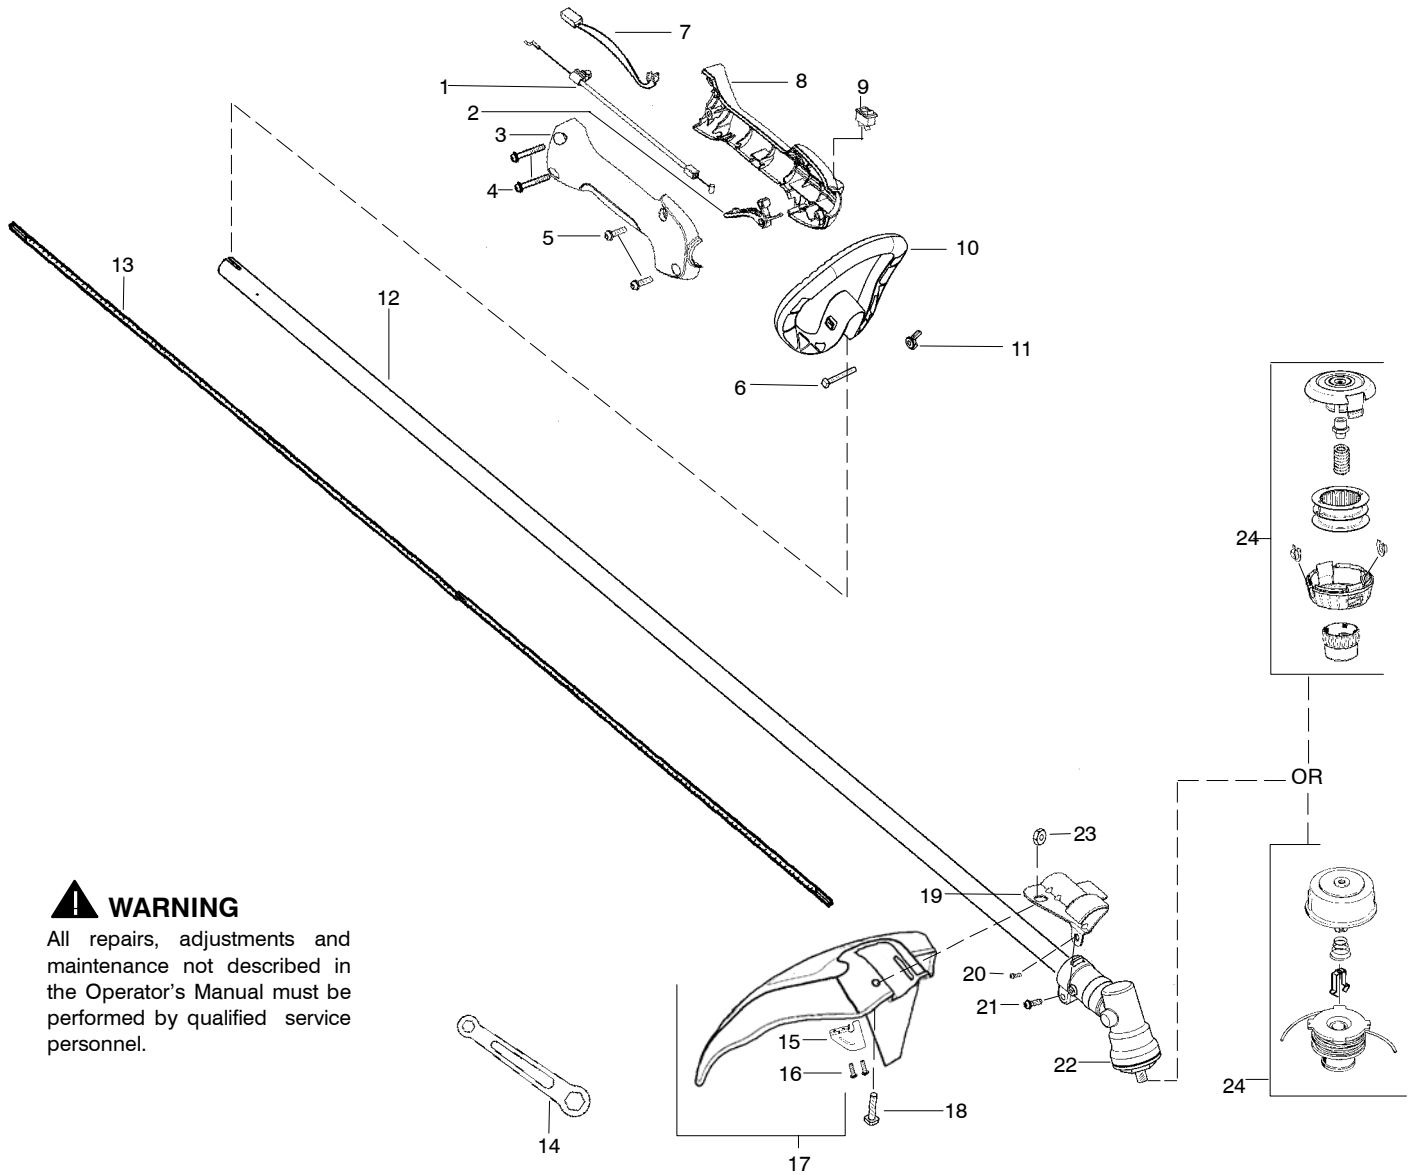

TYPE 2

⚠ WARNING

All repairs, adjustments and maintenance not described in the Operator's Manual must be performed by qualified service personnel.

Ref.	Part No.	Description	Ref.	Part No.	Description
1.	530057566	Assy - Throttle Cable	20.	530015775	Screw
2.	530049107	Trigger	21.	530016014	Screw
3.	530058751	Throttle Hsg. (Right)	22.	530096099	Assy - Gearbox
4.	530016406	Screw	23.	530015197	Nut
5.	530015814	Screw	24.	****	Assy - Head
6.	530015786	Bolt - Handle			Not Shown
7.	530054183	Assy - Wire			
8.	530150095	Throttle Hsg. (Left)			
9.	530069572	Kit - Switch			
10.	530058754	Handle - Assist			
11.	530016152	Wingnut - Handle			
12.	530071942	Assy - Drive Shaft Hsg.			
13.	530096169	Shaft - Flex			
14.	530056401	Wrench		---	Operator Manual
15.	530052286	Line Limiter		545123514	(Euro)
16.	530015814	Screw		545123513	(Scan)
17.	545006030	Kit - Shield Assy (Incl.15,16)		545123515	(Euro III)
18.	530015820	Bolt - Shield		545123516	(Euro IV)
19.	545150701	Bracket - Shield		545123517	(Turkish)
				530150303	Decal - Shaft Warning

✓ = NEW PART NUMBER FOR THIS IPL   * = REFER TO THE SERVICE REFERENCE INDICATED FOR MORE INFORMATION. (LOCATED AT END OF IPL)