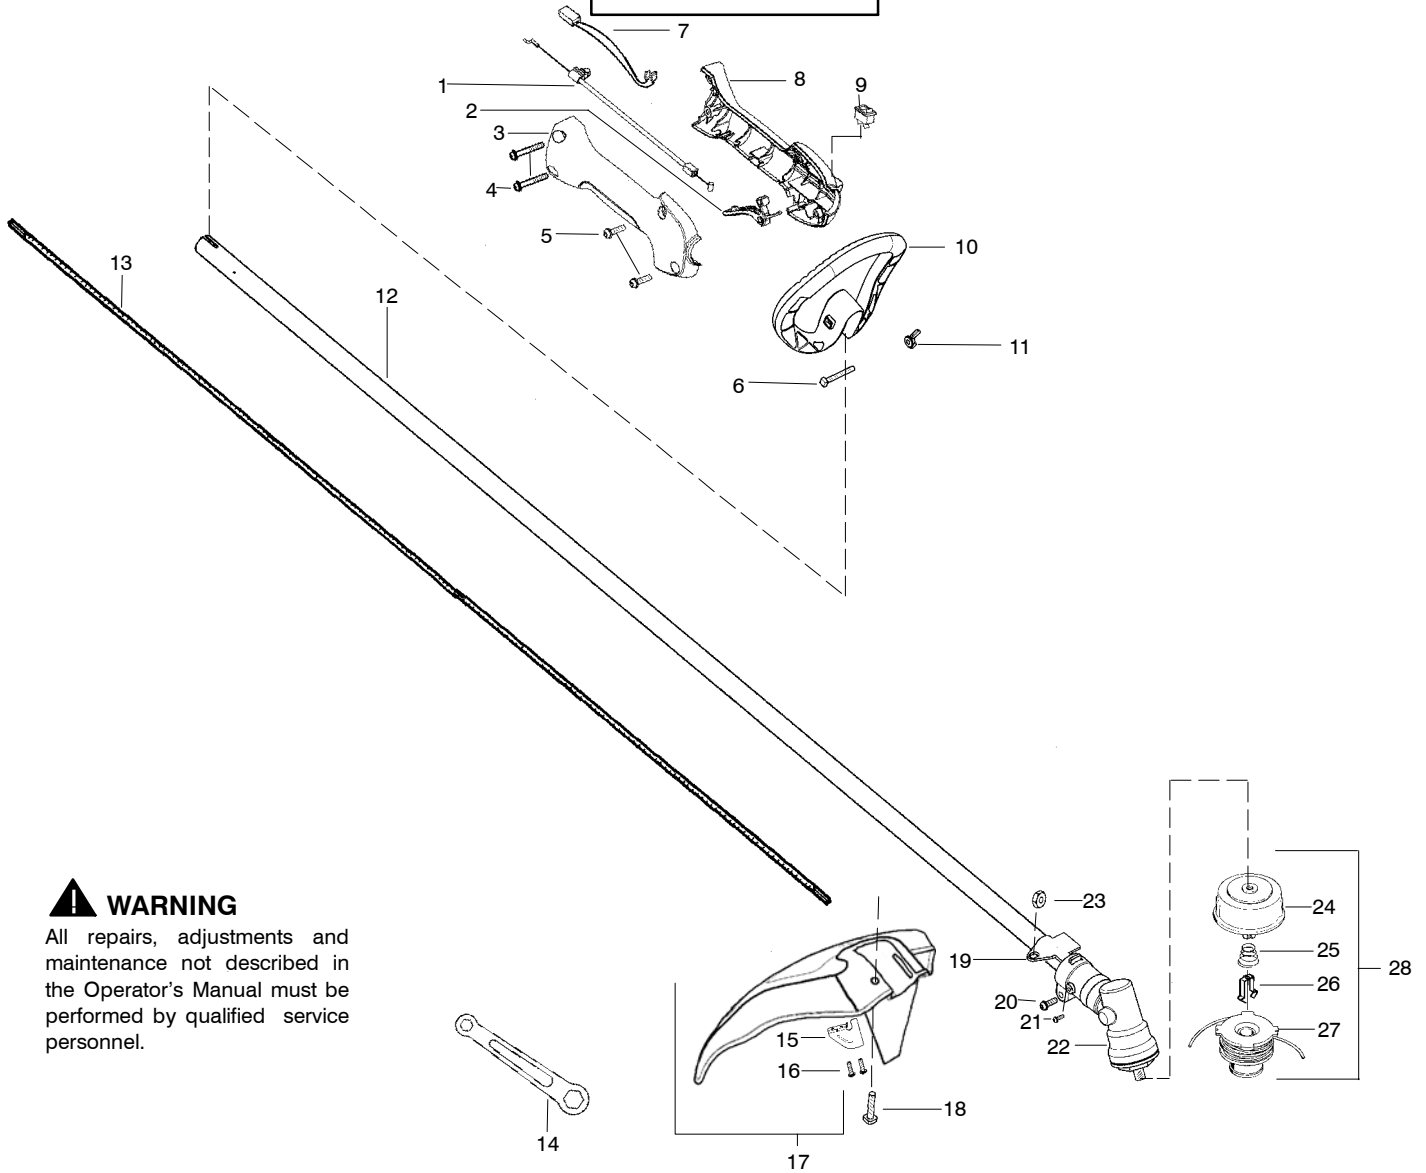

TYPE 1

⚠ WARNING

All repairs, adjustments and maintenance not described in the Operator's Manual must be performed by qualified service personnel.

Ref.	Part No.	Description	Ref.	Part No.	Description
1.	530057566	Assy – Throttle Cable	20.	530016014	Screw
2.	530049107	Trigger	21.	530016224	Screw
3.	530058751	Throttle Hsg. (Right)	22.	530096099	Assy – Gearbox
4.	530016406	Screw	23.	530015197	Nut
5.	530015814	Screw	24.	530095772	Assy – Hub.
6.	530015786	Bolt – Handle	25.	530053241	Spring
7.	530054183	Assy – Wire	26.	530401957	Retainer
8.	530150095	Throttle Hsg. (Left)	27.	530056500	Assy – Spool w/Line
9.	530069572	Kit – Switch	28.	530056498	Assy – Head TNG VI Assy.
10.	530058754	Handle – Assist	Not Shown		
11.	530016152	Wingnut – Handle			
12.	530071942	Assy – Drive Shaft Hsg.			
13.	530096169	Shaft – Flex			
14.	530056401	Wrench			
15.	530052285	Line Limiter			
16.	530015814	Screw			
17.	530071823	Kit – Shield Assy (Incl.15,16)			
18.	530015820	Bolt – Shield			
19.	530057554	Bracket – Shield			
				Operator Manual	
				(Euro)	
				(Scan)	
				(Euro III)	
				(Euro IV)	
				(Turkish)	
				Decal – Shaft Warning	