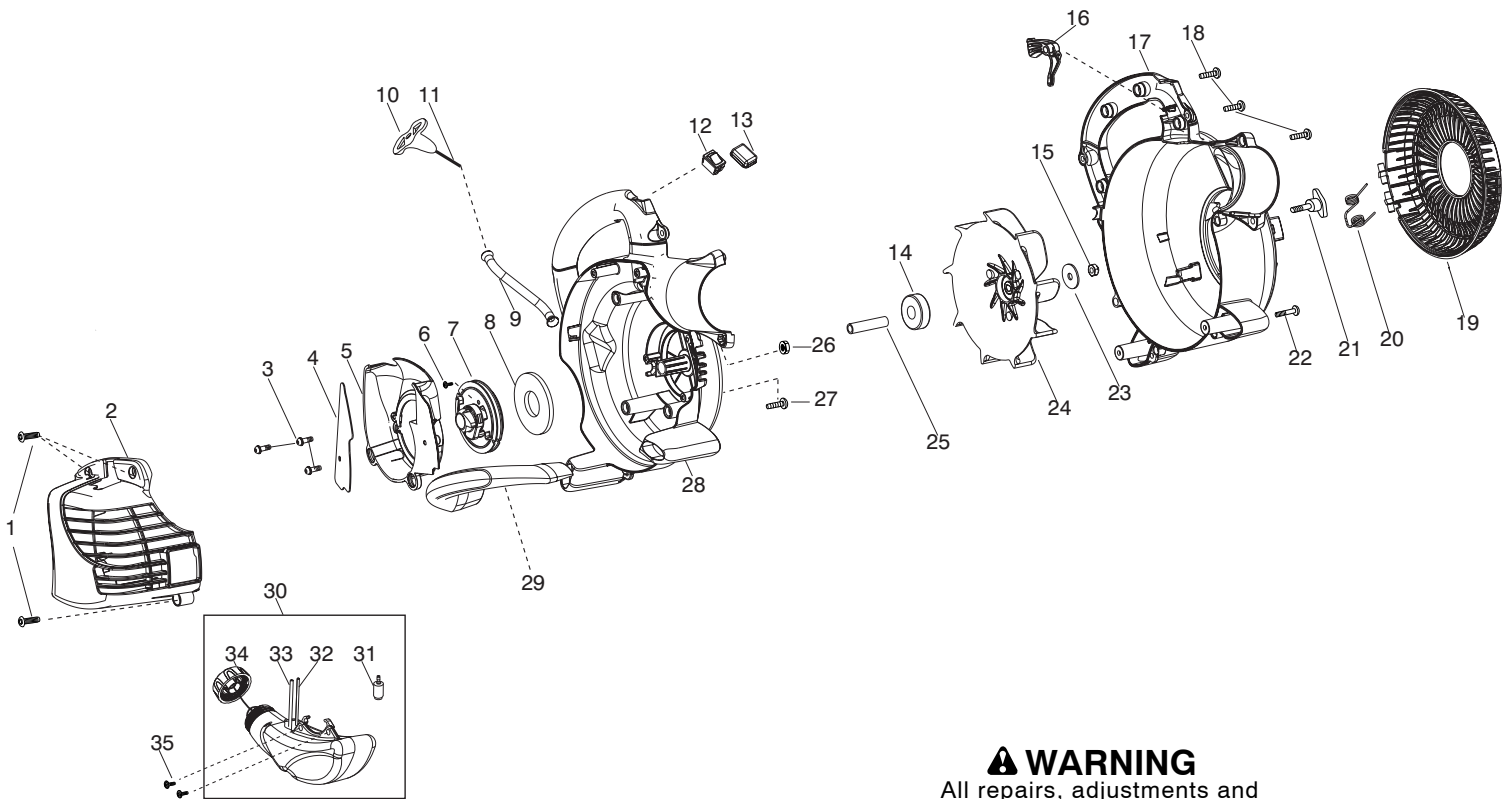

Parts List No. 545164322		Flymo PARTS LIST	MODEL XLB 325	
Date 11/29/07	NEW		NOTE : Illustration may differ from actual model due to design changes.	Page: 1

⚠ WARNING

All repairs, adjustments and maintenance not described in the Operator's Manual must be performed by Qualified Service Personnel.

Ref.	Part No.	Description	Ref.	Part No.	Description
1.	530015814	Screw	24.	545113601	Assy-Impeller
2.	545135806	Assy - Engine Cover	25.	545113701	Spacer - Flywheel
3.	530015880	Screw	26.	530015197	Nut
4.	545134001	Shield - Baffle	27.	530016386	Screw
5.	545099101	Baffle	28.	545100906	Assy-Scroll Assy. RH (Incl. 14)
6.	530016391	Screw	29.	545101201	Handle - Vac
7.	545081852	Kit - Starter Pulley	30.	545100401	Assy - Fuel Tank (Incl. 31,32,33,34)
8.	530042086	Spring - Starter	31.	530095646	Assy - Fuel Pickup
9.	545107101	Tube - Starter Rope	32.	530069247	Kit - Fuel Line (carb/purge)
10.	530054834	Handle - starter	33.	530069216	Kit - Fuel Line (tank/purge)
11.	545081833	Kit - Rope	34.	530057973	Assy - Fuel Cap w/retainer
12.	545081830	Kit - Switch (momentary) (Incl. 13)	35.	530016445	Screw - Fuel Tank Retainer
13.	545128201	Protector - Switch	Not Shown		
14.	545099001	Bearing	545154709	Manual	
15.	545116201	Nut - Lock	545167701	Decal - Warning CE	
16.	545113803	Trigger - Throttle	530402633	Decal - Screw Warning	
17.	545134107	Assy - Scroll LH (Incl. 19,20)			
18.	530015814	Screw			
19.	545100801	Door- Vac			
20.	545115601	Spring - Vac Door			
21.	545003502	Screw			
22.	530016406	Screw - Handle Vac			
23.	545109901	Washer - Impeller			

✓ = New Part Number For This IPL

★ = Refer to the Service Reference Indicated for more information.(Located at the END of the IPL)