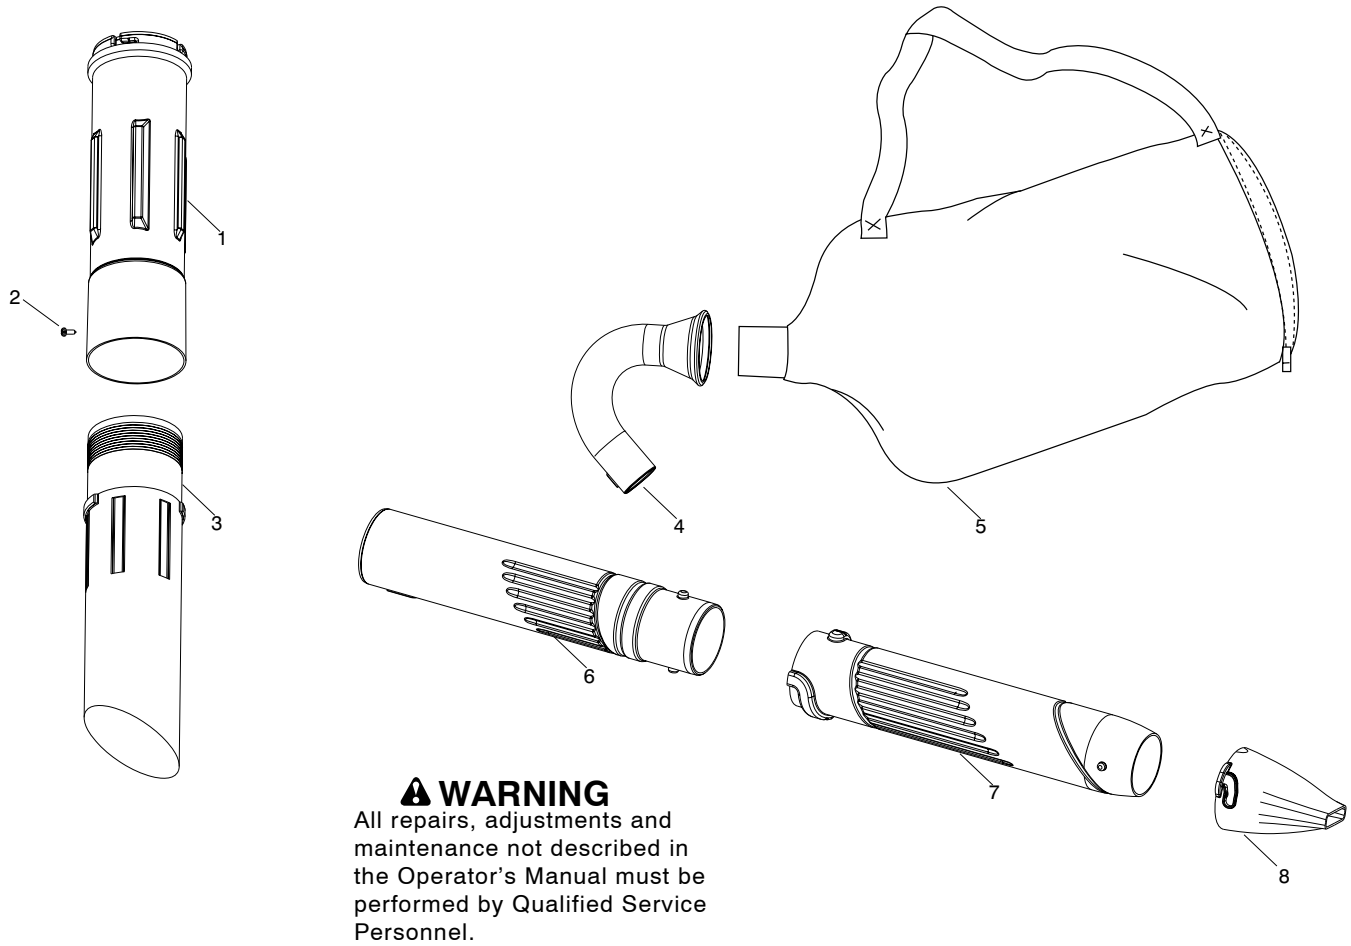

Parts List No. 545164322		Flymo PARTS LIST	MODEL XLB 325	
Date 11/29/07	NEW		NOTE : Illustration may differ from actual model due to design changes.	Page: 3

⚠ WARNING
All repairs, adjustments and maintenance not described in the Operator's Manual must be performed by Qualified Service Personnel.

Ref.	Part No.	Description
1.	545099401	Tube - Upper Vac
2.	545144101	Screw
3.	545141001	Tube - Lower Vac
4.	545116601	Tube - J
5.	530095564	Assy - Vac Bag
6.	545167801	Tube - Upper Blower w/barrier
7.	545100601	Tube - Lower Blower
8.	545151201	Nozzle - High Speed

✓ = New Part Number For This IPL

★ = Refer to the Service Reference Indicated for more information.(Located at the END of the IPL)