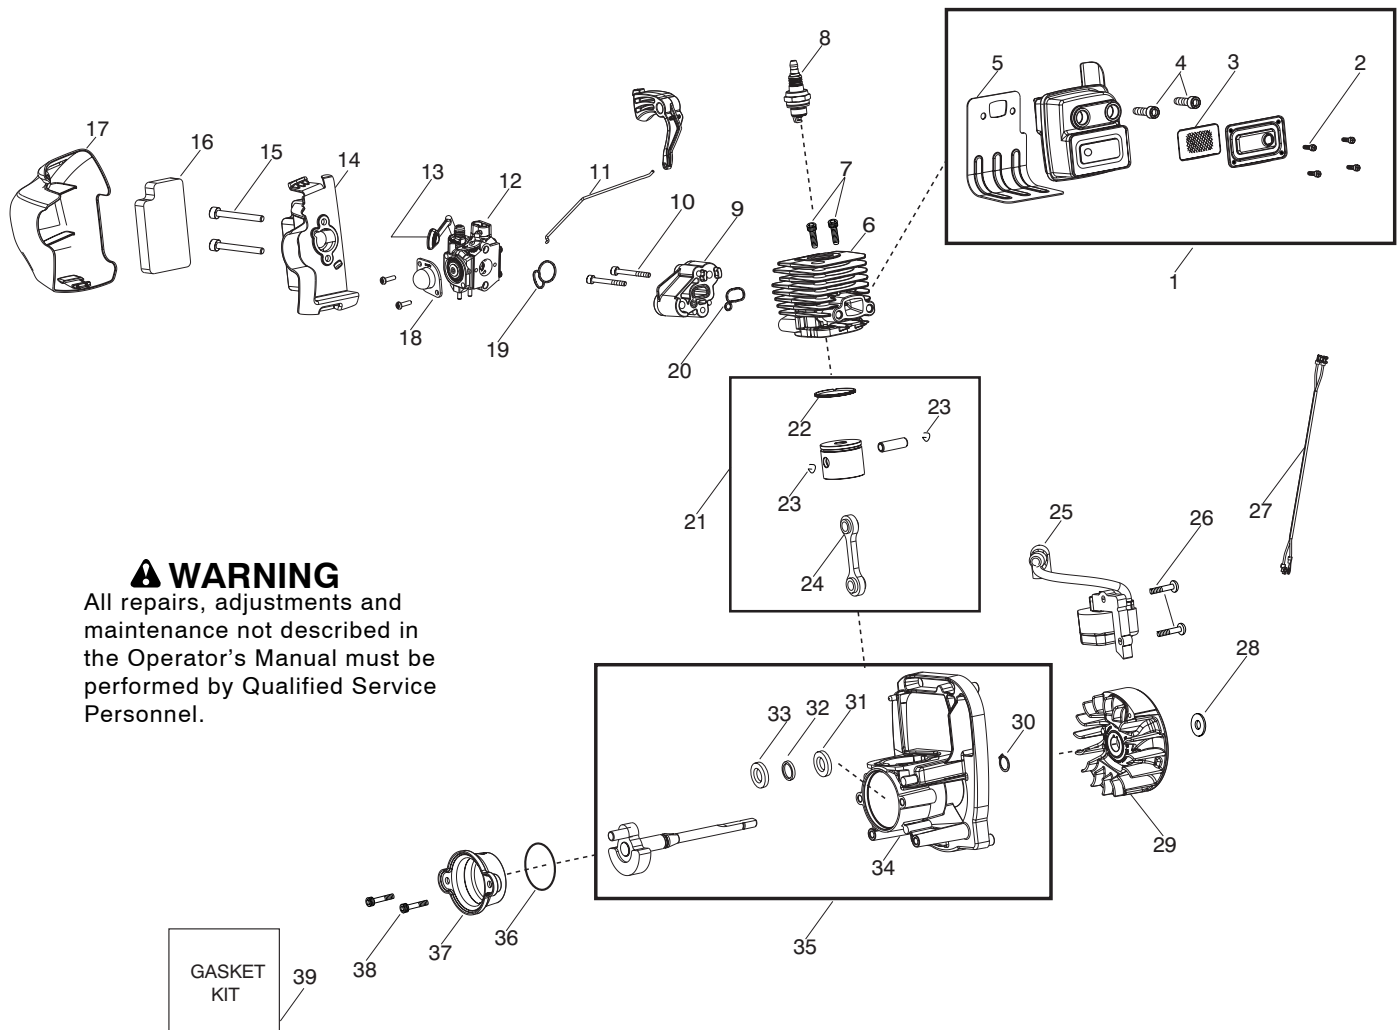

Parts List No. 545164322		Flymo PARTS LIST	MODEL XLB 325
Date 11/29/07	NEW		Page: 2
NOTE : Illustration may differ from actual model due to design changes.			

⚠ WARNING
All repairs, adjustments and maintenance not described in the Operator's Manual must be performed by Qualified Service Personnel.

Ref.	Part No.	Description	Ref.	Part No.	Description
1.	545090001	Assy - Muffler (Incl. 2,3,4,5)	21.	545081864	Kit - Piston / Connecting Rod (Incl. 22,23,24)
2.	530015241	Screw	22.	530012472	Ring - Piston
3.	545081845	Kit - Spark Screen	23.	530015162	Retainer - Wrist Pin
4.	530058982	Bolt	24.	545081865	Kit - Assy. Connecting Rod
5.	545081832	Gasket-Muffler (gasket kit)	25.	545158001	Module - Ignition
6.	545115301	Cylinder	26.	530016357	Screw
7.	530015953	Bolt	27.	545127601	Assy - Wire Harness
8.	952030249	Spark Plug (RCJ-6Y)	28.	530015828	Washer
9.	545084901	Adapter - Carb.	29.	530054115	Assy - Flywheel
10.	530016441	Screw	30.	530015941	Retainer - Crankshaft
11.	545115501	Linkage - Throttle	31.	530055728	Bearing - Outer
12.	545081831	Kit - Carb. Assy (WT847) (Incl. 13,18)	32.	530019264	Seal
13.	545157102	Lever- Choke (Gold)	33.	530032125	Bearing - Inner
14.	545112603	Base - Airbox	34.	530012582	Assy - Crankcase (Incl. 31,32,33)
15.	530016429	Screw	35.	545102102	Assy - Crankcase & Crankshaft (Incl. 30,34)
16.	545116801	Filter	36.	545081832	O-Ring (Rear Plug) (gasket kit)
17.	545112702	Cover - Air Box Filter	37.	530057954	Assy - Rear Plug (Incl. 36)
18.	530035497	Bulb - Purge (walbro 188-16)	38.	530016386	Screw
19.	545081832	O-Ring (Carb / Adapter) (gasket kit)	39.	545081832	Kit - Gasket (Incl. 5,19,20,36)
20.	545081832	O-Ring (Adapter / Cylinder) (gasket kit)			

✓ = New Part Number For This IPL

★ = Refer to the Service Reference Indicated for more information.(Located at the END of the IPL)