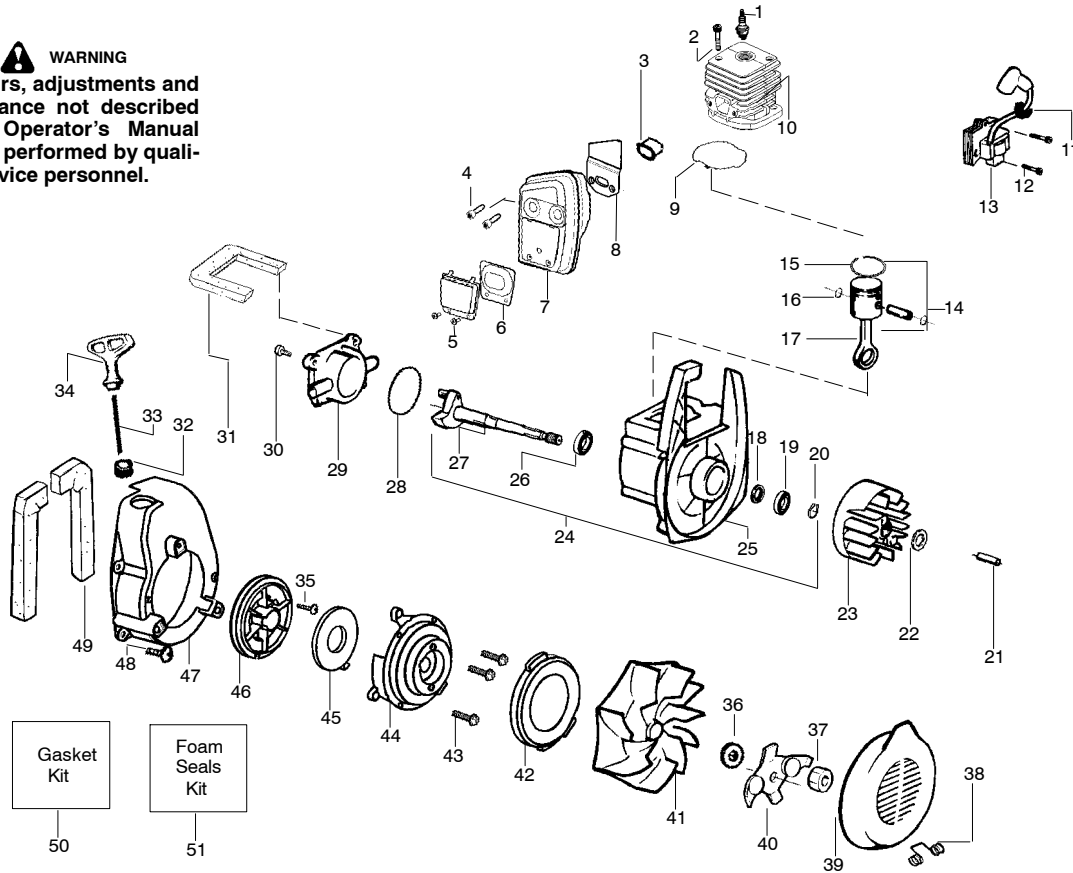

PARTS LIST NO. 530164997		Flymo® Electrolux PARTS LIST	MODEL(s) XLB250	
DATE 12/15/06	Replaces 530164997 - 07/27/06		Note: Illustration may differ from actual model due to design changes	PAGE NO. 6

TYPE 3

WARNING

All repairs, adjustments and maintenance not described in the Operator's Manual must be performed by qualified service personnel.

Ref.	Part No.	Description	Ref.	Part No.	Description	Ref.	Part No.	Description
1.	952030249	Spark Plug (RCJ-6Y)	21.	530016190	Spacer-Flywheel	40.	530095461	Assy-Mulch Blade
2.	530015953	Screw	22.	530015149	Washer	41.	530069817	Assy-Impeller
3.	530055191	Insulator-Heat	23.	530039209	Assy-Flywheel	42.	530056625	Seal-Ring
4.	530016387	Screw-Muffler-Internal	24.	530071456	Assy-Crankcase/Crank shaft (incl. 20,25,27)	43.	530016349	Screw
5.	530015241	Screw	25.	530012492	Assy-Crankcase (Incl. 18,19,26)	44.	530055101	Housing-Pulley
6.	530071593	Kit-Spark Screen (incl. #5)	26.	530032125	Bearing-Inner	45.	530042086	Spring-Starter
7.	530071834	Kit-Muffler (incl. 4,5,6, & 8)	27.	530012452	Assy-Crankshaft	46.	530071466	Kit-Starter Pulley
8.	530071458	Gasket-Baffle (kit)	28.	530071458	O-ring-C/case (kit)	47.	530055102	Fan Housing
9.	530071458	Gasket-Cylinder (kit)	29.	545064601	Cover-Crankcase	48.	530015810	Screw
10.	530071457	Kit-Cylinder	30.	530015810	Screw	49.	530071459	Foam-182mm (kit)
11.	530019182	Grommet-Ign. Module	31.	530071459	Foam-219mm (kit)	50.	530071458	Kit-Gasket (page 3 incl. 2, & 5) (page 6 incl. 8,9, & 28)
12.	530016357	Screw-Ignition Module	32.	530029182	Eyelet-Flange	51.	530071459	Kit-Foam Seals (page 3 incl. 1,14,31) (page 6 incl. 31 & 49)
13.	530035505	Ignition Module	33.	530071467	Kit-Rope (Incl. 35)			
14.	530071833	Kit-Piston (Incl. 15 & 16)	34.	530049488	Handle-Starter			
15.	530055120	Piston Ring	35.	530016391	Screw-Rope			
16.	530015162	Retainer-Piston Pin	36.	530016402	Washer-Belleville			
17.	530069945	Assy-Connecting Rod	37.	530626605	Nut			
18.	530019264	Seal-Crankcase	38.	530402043	Spring-Return Cover			
19.	530055728	Bearing-Outer	39.	530049313	Inlet Door			
20.	530015941	Retainer Ring-C'chaft						

✓ = NEW PART NUMBER FOR THIS IPL   * = REFER TO THE SERVICE REFERENCE INDICATED FOR MORE INFORMATION. (LOCATED AT END OF IPL)