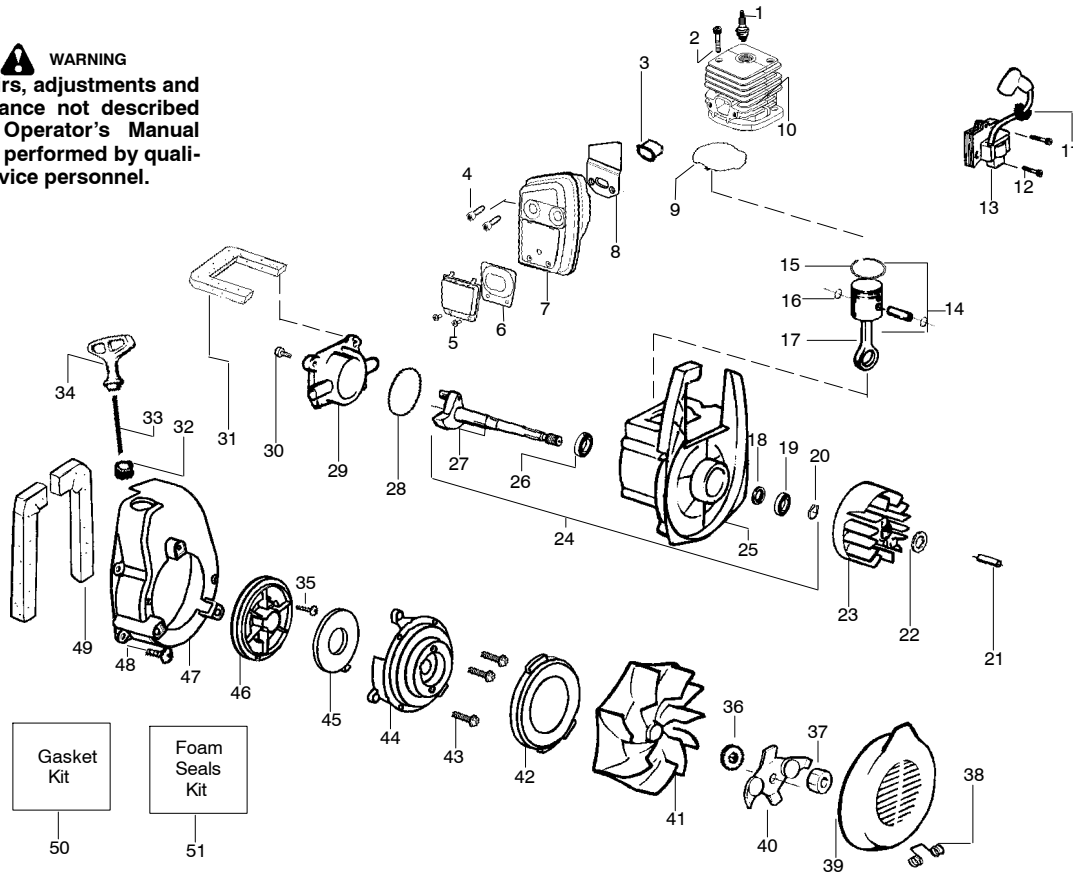

TYPE 2

WARNING
All repairs, adjustments and maintenance not described in the Operator's Manual must be performed by qualified service personnel.

Ref.	Part No.	Description	Ref.	Part No.	Description	Ref.	Part No.	Description
1.	952030249	Spark Plug (RCJ-6Y)	21.	530016190	Spacer-Flywheel	40.	530095461	Assy-Mulch Blade
2.	530015953	Screw	22.	530015149	Washer	41.	530069817	Assy-Impeller
3.	530055191	Insulator-Heat	23.	530039209	Assy-Flywheel	42.	545078801	Seal-Ring
4.	530016387	Screw-Muffler-Internal	24.	530071456	Assy-Crankcase/Crank shaft (incl. 20,25,27)	43.	530016349	Screw
5.	530015241	Screw	25.	530012492	Assy-Crankcase (Incl. 18,19,26)	44.	545079101	Housing-Pulley
6.	530071593	Kit-Spark Screen(incl. #5)	26.	530032125	Bearing-Inner	45.	530042086	Spring-Starter
7.	530071834	Kit-Muffler (incl. 4,5,6, & 8)	27.	530012452	Assy-Crankshaft	46.	530071466	Kit-Starter Pulley
8.	530071458	Gasket-Baffle (kit)	28.	530071458	O-ring-C/case (kit)	47.	545079001	Fan Housing
9.	530071458	Gasket-Cylinder (kit)	29.	545064601	Cover-Crankcase	48.	530015810	Screw
10.	530071457	Kit-Cylinder	30.	530015810	Screw	49.	530071459	Foam-182mm (kit)
11.	530019182	Grommet-Ign. Module	31.	530071459	Foam-219mm (kit)	50.	530071458	Kit-Gasket (page 2 incl. 2, & 5) (page 5 incl. 8,9, & 28)
12.	530016357	Screw-Ignition Module	32.	530029182	Eyelet-Flange	51.	530071459	Kit-Foam Seals (page 2 incl. 1,14,31) (page 5 incl. 31 & 49)
13.	530035505	Ignition Module	33.	530071467	Kit-Rope (Incl. 35)			
14.	530071833	Kit-Piston (Incl. 15 & 16)	34.	530049488	Handle-Starter			
15.	530055120	Piston Ring	35.	530016391	Screw-Rope			
16.	530015162	Retainer-Piston Pin	36.	530016402	Washer-Belleville			
17.	530069945	Assy-Connecting Rod	37.	530626605	Nut			
18.	530019264	Seal-Crankcase	38.	530402043	Spring-Return Cover			
19.	530055728	Bearing-Outer	39.	530049313	Inlet Door			
20.	530015941	Retainer Ring-C'chaft						

↙ = NEW PART NUMBER FOR THIS IPL   ★ = REFER TO THE SERVICE REFERENCE INDICATED FOR MORE INFORMATION. (LOCATED AT END OF IPL)