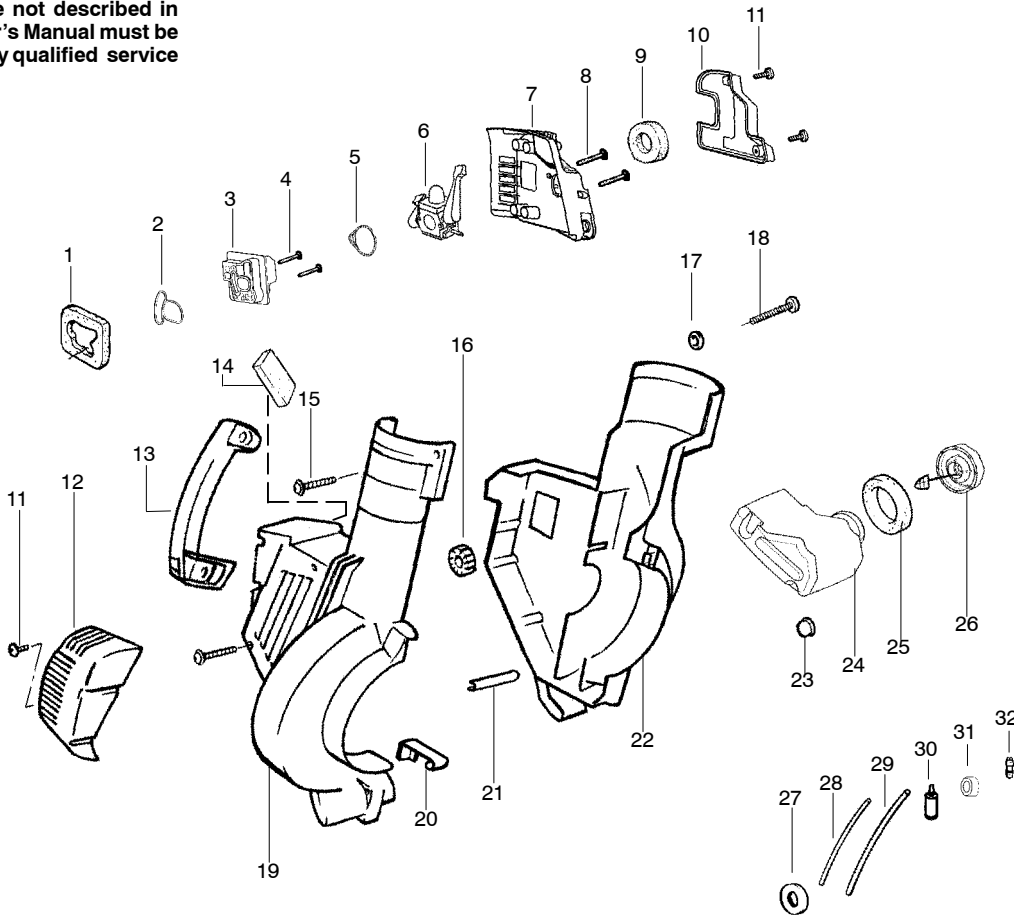

TYPE 2

WARNING
All repairs, adjustments and maintenance not described in the Operator's Manual must be performed by qualified service personnel.

Ref.	Part No.	Description	Ref.	Part No.	Description
1.	530071459	Air Dam (kit)	20.	530402044	Spring-Cover Latch
2.	530071458	Gasket-Adapter (kit)	21.	530049617	Guide-Starter Rope
3.	530035561	Carburetor Adaptor	22.	545018113	Housing-Left
4.	530016441	Screw	23.	530036792	Isolator-Crankcase
5.	530071458	Gasket-Carburetor (kit)	24.	530049491	Assy-Fuel Tank
6.	---	Kit-Carb Ass'y. (C1Q-W11C)	25.	530049527	Gasket-Fuel Tank
	530071632	(WT-606)	26.	530049386	Fuel Cap w/Retainer
	530071775		27.	530049656	Grommet-Shroud
7.	530056629	Air Box	28.	530069247	Kit-Line Carb/Purge
8.	530015849	Screw-Carb.	29.	530069216	Kit-Line Tank/Purge
9.	530049383	Filter-Air	30.	530095646	Assy-Fuel Pick-up
10.	530056581	Cover-Air Filter	31.	530071459	Grommet-Fuel line (kit)
11.	530016349	Screw	32.	530023877	Fitting-Fuel Line
12.	545085001	Guard-Muffler			
13.	530095469	Handle			
14.	530071459	Foam 71.1mm (kit)			
15.	530015886	Screw			
16.	530049323	Isolator			
17.	530015197	Nut			
18.	545003502	Screw			
19.	545018212	Assy-Right Housing (Incl. #20)			
				Not Shown	
				545076628	Operator Manual
				530057414	Warning Decal
				530402633	Decal-Screw Warning
				545003021	Decal-CE Warning

✓ = NEW PART NUMBER FOR THIS IPL

★ = REFER TO THE SERVICE REFERENCE INDICATED FOR MORE INFORMATION. (LOCATED AT END OF IPL)

PARTS LIST NO. 530164997		 PARTS LIST	MODEL(s) XLB250
DATE 12/15/06	Replaces 530164997 - 07/27/06		Note: Illustration may differ from actual model due to design changes