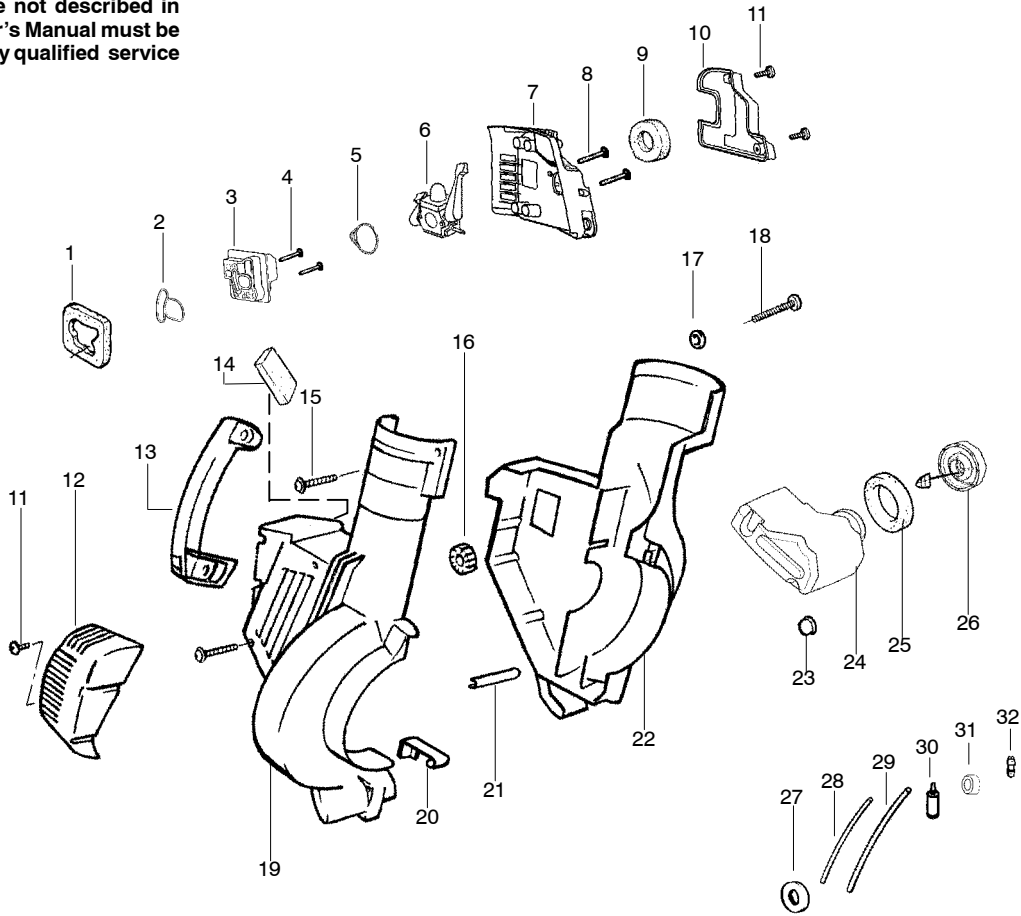

TYPE 3

WARNING
All repairs, adjustments and maintenance not described in the Operator's Manual must be performed by qualified service personnel.

Ref.	Part No.	Description	Ref.	Part No.	Description
1.	530071459	Air Dam (kit)	20.	530402044	Spring-Cover Latch
2.	530071458	Gasket-Adapter (kit)	21.	530049617	Guide-Starter Rope
3.	530035561	Carburetor Adaptor	22.	545018113	Housing-Left
4.	530016441	Screw	23.	530036792	Isolator-Crankcase
5.	530071458	Gasket-Carburetor (kit)	24.	530049491	Assy-Fuel Tank
6.	---	Kit-Carb Ass'y. (C1Q-W11C)	25.	530049527	Gasket-Fuel Tank
	530071632	(WT-606)	26.	530049386	Fuel Cap w/Retainer
	530071775		27.	530049656	Grommet-Shroud
7.	530056629	Air Box	28.	530069247	Kit-Line Carb/Purge
8.	530015849	Screw-Carb.	29.	530069216	Kit-Line Tank/Purge
9.	530049383	Filter-Air	30.	530095646	Assy-Fuel Pick-up
10.	530056581	Cover-Air Filter	31.	530071459	Grommet-Fuel line (kit)
11.	530016349	Screw	32.	530023877	Fitting-Fuel Line
12.	545085001	Guard-Muffler			Not Shown
13.	530095469	Handle			
14.	530071459	Foam 71.1mm (kit)			
15.	530015886	Screw			
16.	530049323	Isolator			
17.	530015197	Nut			
18.	545003502	Screw	★	545117584	Operator Manual
19.	545018212	Assy-Right Housing (Incl. #20)		530057414	Warning Decal
				530402633	Decal-Screw Warning
				545003021	Decal-CE Warning

✓ = NEW PART NUMBER FOR THIS IPL

★ = REFER TO THE SERVICE REFERENCE INDICATED FOR MORE INFORMATION. (LOCATED AT END OF IPL)