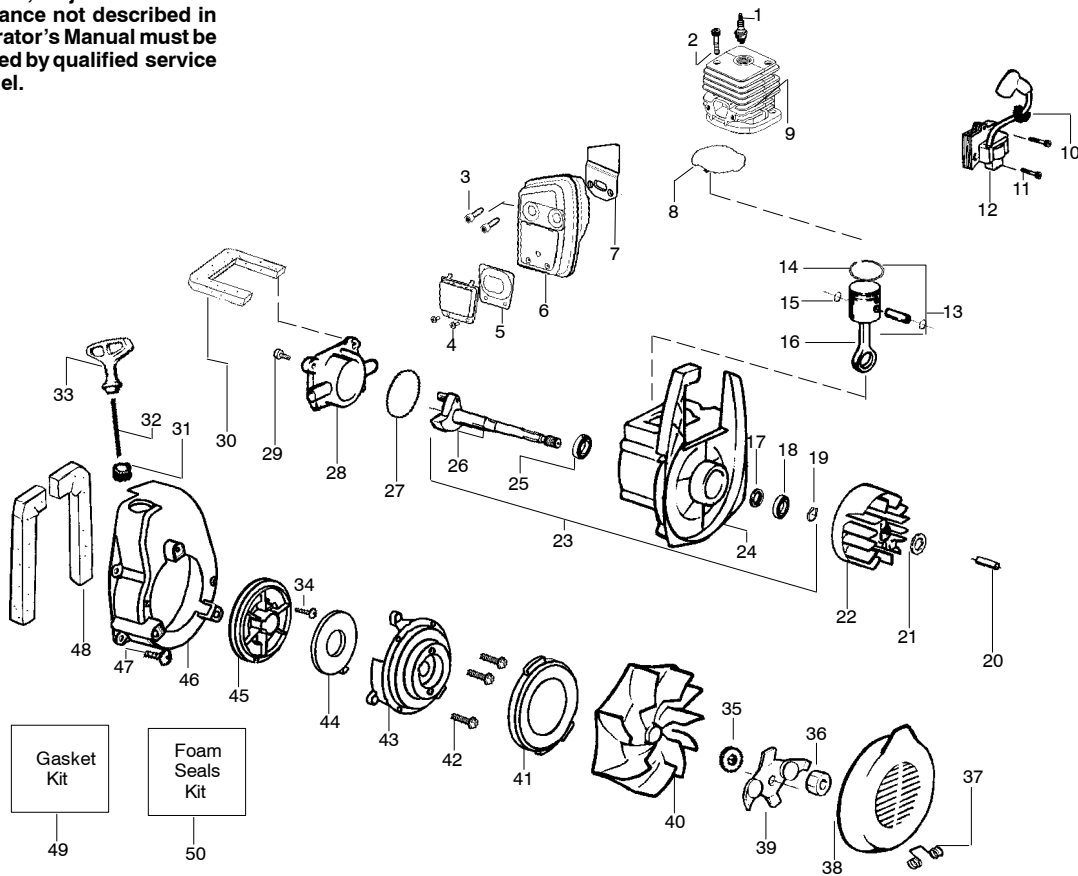

PARTS LIST NO. 530164997		PARTS LIST	MODEL(s) XLB250	
DATE 12/15/06	Replaces 530164997 - 07/27/06		Note: Illustration may differ from actual model due to design changes	PAGE NO. 4

TYPE 1

WARNING

All repairs, adjustments and maintenance not described in the Operator's Manual must be performed by qualified service personnel.

Ref.	Part No.	Description	Ref.	Part No.	Description	Ref.	Part No.	Description
1.	952030249	Spark Plug (RCJ-6Y)	20.	530016190	Spacer-Flywheel	39.	530095461	Assy-Mulch Blade
2.	530015953	Screw	21.	530015149	Washer	40.	530069817	Assy-Impeller
3.	530016387	Screw-Muffler-Internal	22.	530039209	Assy-Flywheel	41.	530056625	Seal-Ring
4.	530015241	Screw	23.	530071456	Assy-Crankcase/Crank shaft (incl. 19,24,26)	42.	530016349	Screw
5.	530071593	Kit-Spark Screen (incl. #4)	24.	530012492	Assy-Crankcase (incl. 17,18,25)	43.	530055101	Housing-Pulley
6.	530071834	Kit-Muffler (incl. 3,4,5, & 7)	25.	530032125	Bearing-Inner	44.	530042086	Spring-Starter
7.	530071458	Gasket-Baffle (kit)	26.	530012452	Assy-Crankshaft	45.	530071466	Kit-Starter Pulley
8.	530071458	Gasket-Cylinder (kit)	27.	530071458	O-ring-C/case (kit)	46.	530055102	Fan Housing
9.	530012432	Cylinder	28.	530012443	Cover-Crankcase	47.	530015810	Screw
10.	530019182	Grommet-Ign. Module	29.	530015810	Screw	48.	530071459	Foam-182mm (kit)
11.	530016357	Screw-Ignition Module	30.	530071459	Foam-219mm (kit)	49.	530071458	Kit-Gasket (page 1 incl. 2, & 5) (page 4 incl. 7,8, & 27)
12.	530035505	Ignition Module	31.	530029182	Eyelet-Flange	50.	530071459	Kit-Foam Seals (page 1 incl. 1,14,31) (page 4 incl. 30 & 48)
13.	530071833	Kit-Piston (Incl. 14,15)	32.	530071467	Kit-Rope (Incl. 34)			
14.	530055120	Piston Ring	33.	530049488	Handle-Starter			
15.	530015162	Retainer-Piston Pin	34.	530016391	Screw-Rope			
16.	530069945	Assy-Connecting Rod	35.	530016402	Washer-Belleville			
17.	530019264	Seal-Crankcase	36.	530626605	Nut			
18.	530055728	Bearing-Outer	37.	530402043	Spring-Return Cover			
19.	530015941	Retainer Ring-C'chaft	38.	530049313	Inlet Door			

✓ = NEW PART NUMBER FOR THIS IPL

★ = REFER TO THE SERVICE REFERENCE INDICATED FOR MORE INFORMATION. (LOCATED AT END OF IPL)